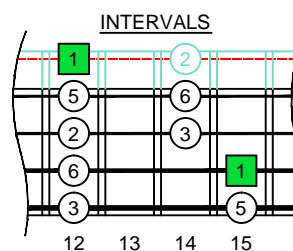

C major scale (ionian mode) CAGED4BASS 4-string bass Low E : EADG box shapes

C pentatonic major scale SEMITONOMETER

3C\* at 12 BOX SHAPE

www.cagedoctaves.com

Zon Brookes

CAGED4BASS (4-string bass : Low E - EADG) C pentatonic major scale : 3C\* box shape at 12

CAGED4BASS (4-string bass : Low E - EADG) C pentatonic major scale ENTIRE FINGERBOARD NOTE NAMES : 3C\* box shape at 12

CAGED4BASS (4-string bass : Low E - EADG) C pentatonic major scale ENTIRE FINGERBOARD INTERVALS : 3C\* box shape at 12