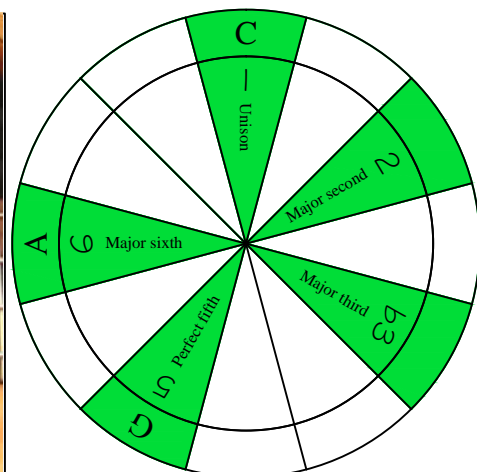

C major scale (ionian mode) CAGED4BASS 4-string bass Low E : EADG box shapes

C pentatonic major scale SEMITONOMETER

3C\* at 12 BOX SHAPE

www.cagedoctaves.com

Zon Brookes

CAGED4BASS (4-string bass : Low E - EADG) C pentatonic major scale : 3C\* box shape at 12

CAGED4BASS (4-string bass : Low E - EADG) C pentatonic major scale ENTIRE FINGERBOARD NOTE NAMES : 3C\* box shape at 12

CAGED4BASS (4-string bass : Low E - EADG) C pentatonic major scale ENTIRE FINGERBOARD INTERVALS : 3C\* box shape at 12