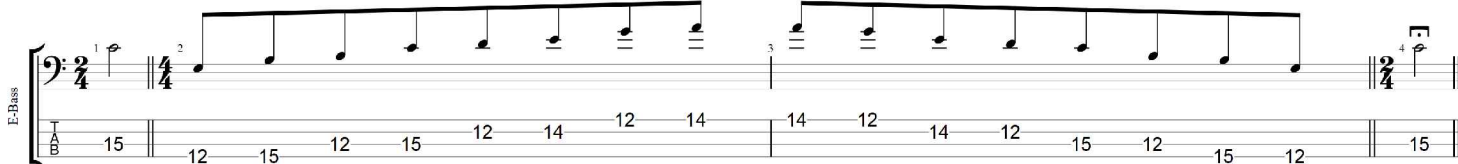

C major scale (ionian mode) CAGED4BASS 4-string bass Low E : EADG box shapes

C pentatonic major scale SEMITONOMETER

3C\* at 12 BOX SHAPE

www.cagedoctaves.com

Zon Brookes

CAGED4BASS (4-string bass : Low E - EADG) C pentatonic major scale : 3C\* box shape at 12

CAGED4BASS (4-string bass : Low E - EADG) C pentatonic major scale ENTIRE FINGERBOARD NOTE NAMES : 3C\* box shape at 12

CAGED4BASS (4-string bass : Low E - EADG) C pentatonic major scale ENTIRE FINGERBOARD INTERVALS : 3C\* box shape at 12