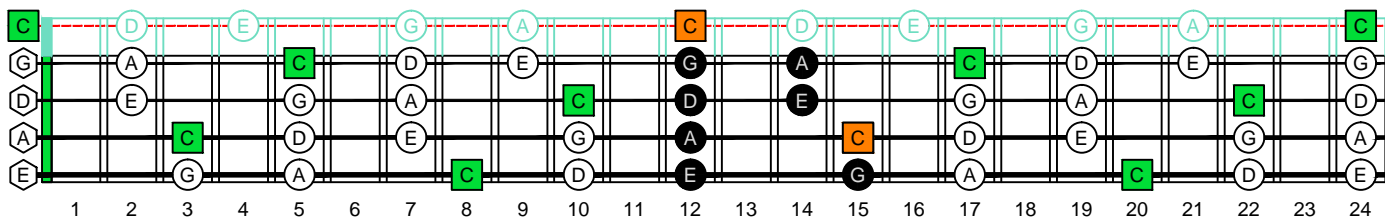

C major scale (ionian mode) CAGED4BASS 4-string bass Low E : EADG box shapes

C pentatonic major scale SEMITONOMETER

3C\* at 12 BOX SHAPE

www.cagedoctaves.com

Zon Brookes

CAGED4BASS (4-string bass : Low E - EADG) C pentatonic major scale : 3C\* box shape at 12

CAGED4BASS (4-string bass : Low E - EADG) C pentatonic major scale ENTIRE FINGERBOARD NOTE NAMES : 3C\* box shape at 12

CAGED4BASS (4-string bass : Low E - EADG) C pentatonic major scale ENTIRE FINGERBOARD INTERVALS : 3C\* box shape at 12