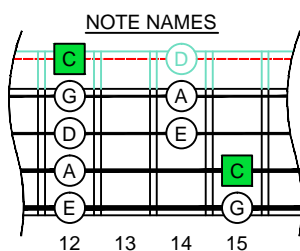

C major scale (ionian mode) CAGED4BASS 4-string bass Low E : EADG box shapes

C pentatonic major scale SEMITONOMETER

3C\* at 12 BOX SHAPE

www.cagedoctaves.com

Zon Brookes

CAGED4BASS (4-string bass : Low E - EADG) C pentatonic major scale : 3C\* box shape at 12

CAGED4BASS (4-string bass : Low E - EADG) C pentatonic major scale ENTIRE FINGERBOARD NOTE NAMES : 3C\* box shape at 12

CAGED4BASS (4-string bass : Low E - EADG) C pentatonic major scale ENTIRE FINGERBOARD INTERVALS : 3C\* box shape at 12