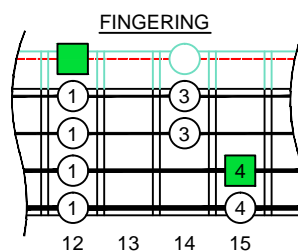

C major scale (ionian mode) CAGED4BASS 4-string bass Low E : EADG box shapes

C pentatonic major scale SEMITONOMETER

3C\* at 12 BOX SHAPE

www.cagedoctaves.com

Zon Brookes

CAGED4BASS (4-string bass : Low E - EADG) C pentatonic major scale : 3C\* box shape at 12

CAGED4BASS (4-string bass : Low E - EADG) C pentatonic major scale ENTIRE FINGERBOARD NOTE NAMES : 3C\* box shape at 12

CAGED4BASS (4-string bass : Low E - EADG) C pentatonic major scale ENTIRE FINGERBOARD INTERVALS : 3C\* box shape at 12