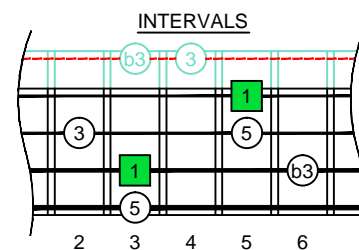

C^Δm
 major-minor
 arpeggio

CAGED
BASS
 box shapes

4-string bass
 Low E : EADG

C major-minor arpeggio
 SEMITONOMETER

3A1
 BOX
 SHAPE

www.cagedoctaves.com

Zon Brookes

CAGED4BASS (4-string bass : Low E - EADG) C major-minor arpeggio : 3A1 box shape

CAGED4BASS (4-string bass : Low E - EADG) **C major-minor arpeggio** ENTIRE FINGERBOARD NOTE NAMES : **3A1** box shape

CAGED4BASS (4-string bass : Low E - EADG) **C major-minor arpeggio** ENTIRE FINGERBOARD INTERVALS : **3A1** box shape