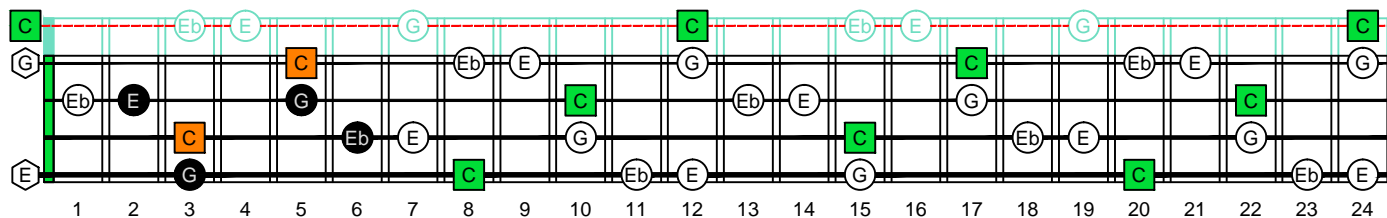

C^Δm
 major-minor
 arpeggio

CAGED
BASS
 box shapes

4-string bass
 Low E : EADG

C major-minor arpeggio
 SEMITONOMETER

3A1
 BOX
 SHAPE

www.cagedoctaves.com

Zon Brookes

CAGED4BASS (4-string bass : Low E - EADG) C major-minor arpeggio : 3A1 box shape

CAGED4BASS (4-string bass : Low E - EADG) **C major-minor arpeggio** ENTIRE FINGERBOARD NOTE NAMES : **3A1** box shape

CAGED4BASS (4-string bass : Low E - EADG) **C major-minor arpeggio** ENTIRE FINGERBOARD INTERVALS : **3A1** box shape