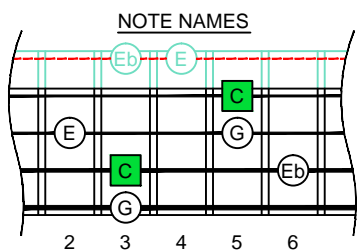

C^Δm
 major-minor
 arpeggio

CAGED
BASS
 box shapes

4-string bass
 Low E : EADG

C major-minor arpeggio
 SEMITONOMETER

3A1
 BOX
 SHAPE

www.cagedoctaves.com

Zon Brookes

CAGED4BASS (4-string bass : Low E - EADG) C major-minor arpeggio : 3A1 box shape

CAGED4BASS (4-string bass : Low E - EADG) **C major-minor arpeggio** ENTIRE FINGERBOARD NOTE NAMES : **3A1** box shape

CAGED4BASS (4-string bass : Low E - EADG) **C major-minor arpeggio** ENTIRE FINGERBOARD INTERVALS : **3A1** box shape