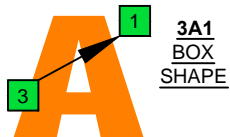

C^Δm
 major-minor
 arpeggio

CAGED
BASS
 box shapes

4-string bass
 Low E : EADG

C major-minor arpeggio
 SEMITONOMETER

3A1
 BOX
 SHAPE

www.cagedoctaves.com

Zon Brookes

CAGED4BASS (4-string bass : Low E - EADG) C major-minor arpeggio : 3A1 box shape

CAGED4BASS (4-string bass : Low E - EADG) **C major-minor arpeggio** ENTIRE FINGERBOARD NOTE NAMES : **3A1** box shape

CAGED4BASS (4-string bass : Low E - EADG) **C major-minor arpeggio** ENTIRE FINGERBOARD INTERVALS : **3A1** box shape