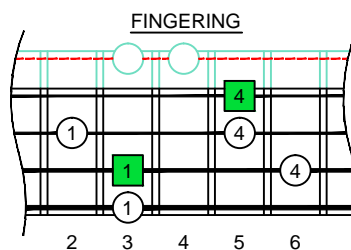

C^Δm
 major-minor
 arpeggio

CAGED
BASS
 box shapes

4-string bass
 Low E : EADG

C major-minor arpeggio
 SEMITONOMETER

3A1
 BOX
 SHAPE

www.cagedoctaves.com

Zon Brookes

CAGED4BASS (4-string bass : Low E - EADG) C major-minor arpeggio : 3A1 box shape

CAGED4BASS (4-string bass : Low E - EADG) **C major-minor arpeggio** ENTIRE FINGERBOARD NOTE NAMES : **3A1** box shape

CAGED4BASS (4-string bass : Low E - EADG) **C major-minor arpeggio** ENTIRE FINGERBOARD INTERVALS : **3A1** box shape