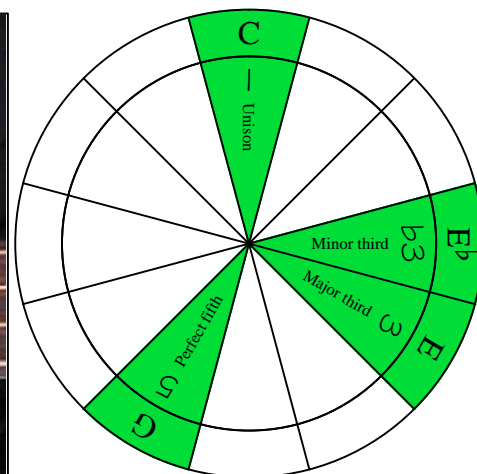

C^Δm
 major-minor
 arpeggio

CAGED
BASS
 box shapes

4-string bass
 Low E : EADG

C major-minor arpeggio
 SEMITONOMETER

3A1
 BOX
 SHAPE

www.cagedoctaves.com

Zon Brookes

CAGED4BASS (4-string bass : Low E - EADG) C major-minor arpeggio : 3A1 box shape

CAGED4BASS (4-string bass : Low E - EADG) **C major-minor arpeggio** ENTIRE FINGERBOARD NOTE NAMES : **3A1** box shape

CAGED4BASS (4-string bass : Low E - EADG) **C major-minor arpeggio** ENTIRE FINGERBOARD INTERVALS : **3A1** box shape