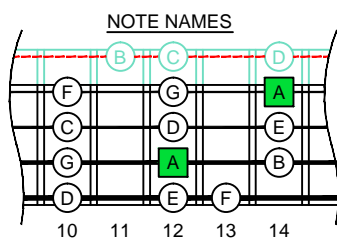

Am
 minor scale
 (aeolian mode)
AGEDC
BASS
 box shapes
 4-string bass
 Low E : EADG
 (3nps)

A minor scale (aeolian mode)
 SEMITONOMETER

3Am1
 BOX
 SHAPE
 (3nps)

www.cagedoctaves.com

Zon Brookes

AGEDC4BASS (4-string bass : Low E - EADG) A minor scale (aeolian mode) : 3Am1 box shape (3nps)

AGEDC4BASS (4-string bass : Low E - EADG) A minor scale (aeolian mode) ENTIRE FINGERBOARD NOTE NAMES : **3Am1** box shape (3nps)

AGEDC4BASS (4-string bass : Low E - EADG) A minor scale (aeolian mode) ENTIRE FINGERBOARD INTERVALS : **3Am1** box shape (3nps)