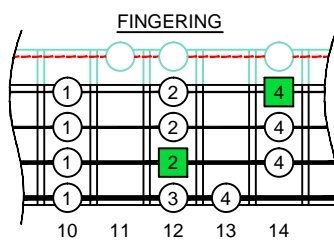

Am
 minor scale
 (aeolian mode)
AGEDC
BASS
 box shapes
 4-string bass
 Low E : EADG
 (3nps)

A minor scale (aeolian mode)
 SEMITONOMETER

3Am1
 BOX
 SHAPE
 (3nps)

www.cagedoctaves.com

Zon Brookes

AGEDC4BASS (4-string bass : Low E - EADG) A minor scale (aeolian mode) : 3Am1 box shape (3nps)

AGEDC4BASS (4-string bass : Low E - EADG) A minor scale (aeolian mode) ENTIRE FINGERBOARD NOTE NAMES : **3Am1** box shape (3nps)

AGEDC4BASS (4-string bass : Low E - EADG) A minor scale (aeolian mode) ENTIRE FINGERBOARD INTERVALS : **3Am1** box shape (3nps)