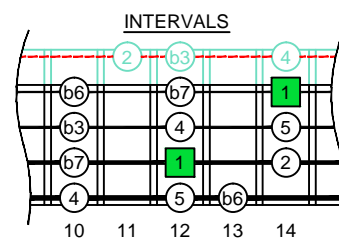

Am
 minor scale
 (aeolian mode)
AGEDC
BASS
 box shapes
 4-string bass
 Low E : EADG
 (3nps)

A minor scale (aeolian mode)
 SEMITONOMETER

3Am1
 BOX
 SHAPE
 (3nps)

www.cagedoctaves.com

Zon Brookes

AGEDC4BASS (4-string bass : Low E - EADG) A minor scale (aeolian mode) : 3Am1 box shape (3nps)

AGEDC4BASS (4-string bass : Low E - EADG) A minor scale (aeolian mode) ENTIRE FINGERBOARD NOTE NAMES : **3Am1** box shape (3nps)

AGEDC4BASS (4-string bass : Low E - EADG) A minor scale (aeolian mode) ENTIRE FINGERBOARD INTERVALS : **3Am1** box shape (3nps)