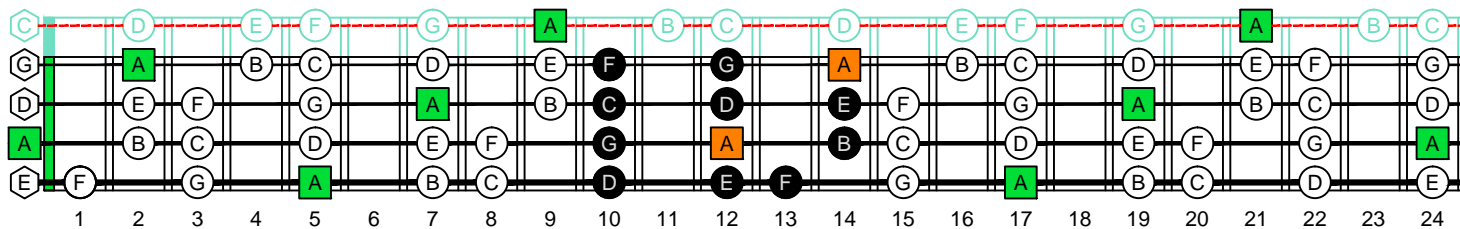

Am
 minor scale
 (aeolian mode)
AGEDC
BASS
 box shapes
 4-string bass
 Low E : EADG
 (3nps)

A minor scale (aeolian mode)
 SEMITONOMETER

3Am1
 BOX
 SHAPE
 (3nps)

www.cagedoctaves.com

Zon Brookes

AGEDC4BASS (4-string bass : Low E - EADG) A minor scale (aeolian mode) : 3Am1 box shape (3nps)

AGEDC4BASS (4-string bass : Low E - EADG) A minor scale (aeolian mode) ENTIRE FINGERBOARD NOTE NAMES : **3Am1** box shape (3nps)

AGEDC4BASS (4-string bass : Low E - EADG) A minor scale (aeolian mode) ENTIRE FINGERBOARD INTERVALS : **3Am1** box shape (3nps)