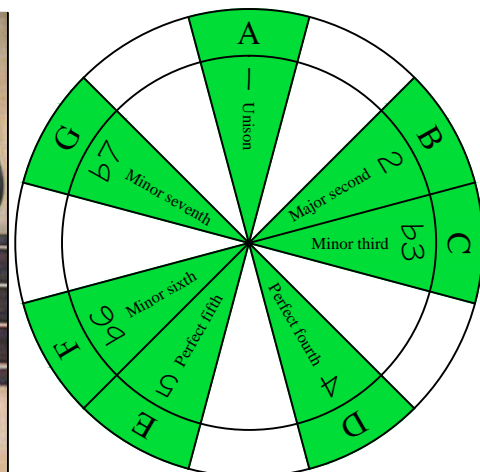

Am
 minor scale
 (aeolian mode)
AGEDC
BASS
 box shapes
 4-string bass
 Low E : EADG
 (3nps)

A minor scale (aeolian mode)
 SEMITONOMETER

3Am1
 BOX
 SHAPE
 (3nps)

www.cagedoctaves.com

Zon Brookes

AGEDC4BASS (4-string bass : Low E - EADG) A minor scale (aeolian mode) : 3Am1 box shape (3nps)

AGEDC4BASS (4-string bass : Low E - EADG) A minor scale (aeolian mode) ENTIRE FINGERBOARD NOTE NAMES : **3Am1** box shape (3nps)

AGEDC4BASS (4-string bass : Low E - EADG) A minor scale (aeolian mode) ENTIRE FINGERBOARD INTERVALS : **3Am1** box shape (3nps)