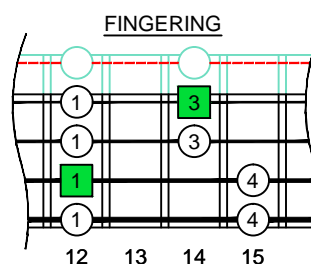

Am pentatonic minor scale

AGEDC BASS

4-string bass
Low E : EADG
box shapes

A pentatonic minor scale
SEMITONOMETER

www.cagedoctaves.com

Zon Brookes

AGEDC4BASS (4-string bass : Low E - EADG) A pentatonic minor scale : 3Am1 box shape at 12

AGEDC4BASS (4-string bass : Low E - EADG) A pentatonic minor scale ENTIRE FINGERBOARD NOTE NAMES : 3Am1 box shape at 12

AGEDC4BASS (4-string bass : Low E - EADG) A pentatonic minor scale ENTIRE FINGERBOARD INTERVALS : 3Am1 box shape at 12