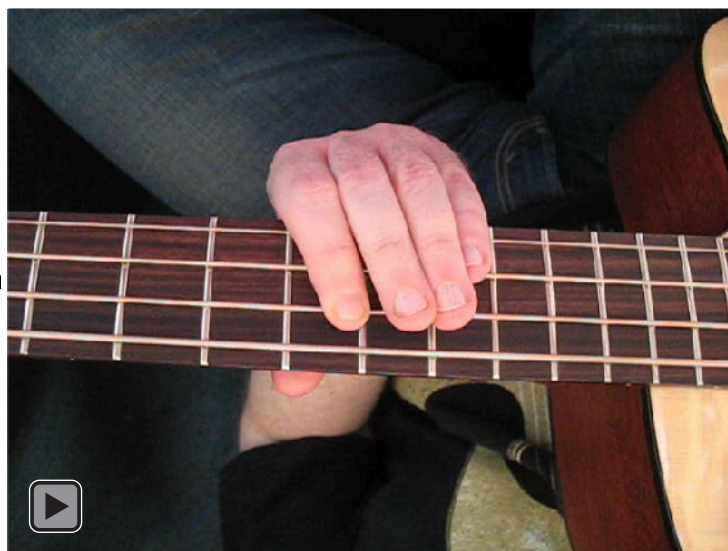

Am pentatonic minor scale

AGEDC BASS

4-string bass
Low E : EADG
box shapes

A pentatonic minor scale
SEMITONOMETER

www.cagedoctaves.com

Zon Brookes

AGEDC4BASS (4-string bass : Low E - EADG) A pentatonic minor scale : 3Am1 box shape at 12

AGEDC4BASS (4-string bass : Low E - EADG) A pentatonic minor scale ENTIRE FINGERBOARD NOTE NAMES : 3Am1 box shape at 12

AGEDC4BASS (4-string bass : Low E - EADG) A pentatonic minor scale ENTIRE FINGERBOARD INTERVALS : 3Am1 box shape at 12