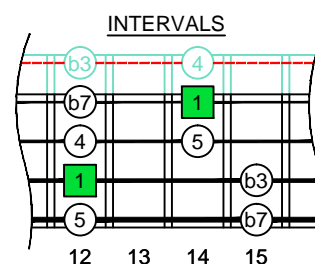

Am pentatonic minor scale

AGEDC BASS

4-string bass
Low E : EADG
box shapes

A pentatonic minor scale
SEMITONOMETER

www.cagedoctaves.com

Zon Brookes

AGEDC4BASS (4-string bass : Low E - EADG) A pentatonic minor scale : 3Am1 box shape at 12

AGEDC4BASS (4-string bass : Low E - EADG) A pentatonic minor scale ENTIRE FINGERBOARD NOTE NAMES : 3Am1 box shape at 12

AGEDC4BASS (4-string bass : Low E - EADG) A pentatonic minor scale ENTIRE FINGERBOARD INTERVALS : 3Am1 box shape at 12