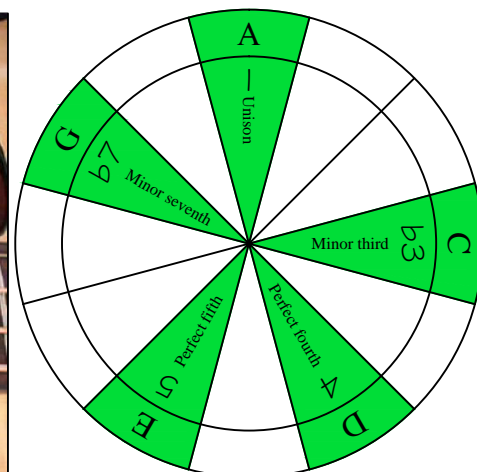

Am pentatonic minor scale

AGEDC BASS

4-string bass
Low E : EADG
box shapes

A pentatonic minor scale
SEMITONOMETER

www.cagedoctaves.com

Zon Brookes

AGEDC4BASS (4-string bass : Low E - EADG) A pentatonic minor scale : 3Am1 box shape at 12

AGEDC4BASS (4-string bass : Low E - EADG) A pentatonic minor scale ENTIRE FINGERBOARD NOTE NAMES : 3Am1 box shape at 12

AGEDC4BASS (4-string bass : Low E - EADG) A pentatonic minor scale ENTIRE FINGERBOARD INTERVALS : 3Am1 box shape at 12