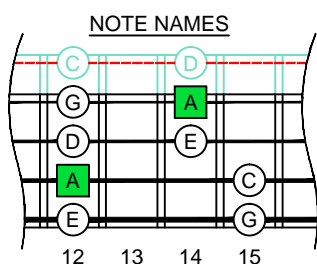

Am pentatonic minor scale

AGEDC BASS

4-string bass
Low E : EADG
box shapes

A pentatonic minor scale
SEMITONOMETER

www.cagedoctaves.com

Zon Brookes

AGEDC4BASS (4-string bass : Low E - EADG) A pentatonic minor scale : 3Am1 box shape at 12

AGEDC4BASS (4-string bass : Low E - EADG) A pentatonic minor scale ENTIRE FINGERBOARD NOTE NAMES : 3Am1 box shape at 12

AGEDC4BASS (4-string bass : Low E - EADG) A pentatonic minor scale ENTIRE FINGERBOARD INTERVALS : 3Am1 box shape at 12