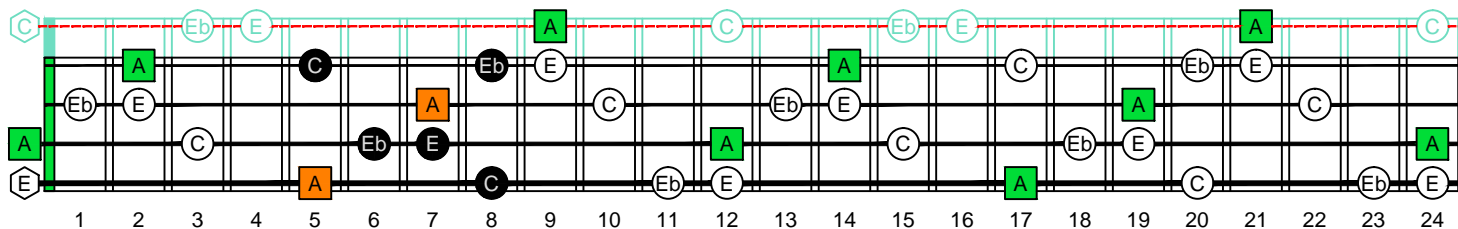

Am(dim)
 minor-diminished
 arpeggio

AGEDC
BASS
 box shapes
 4-string bass
 Low E : EADG

www.cagedoctaves.com

Zon Brookes

AGEDC4BASS (4-string bass : Low E - EADG) A minor-diminished arpeggio : 4Em2 box shape

AGEDC4BASS (4-string bass : Low E - EADG) A minor-diminished arpeggio ENTIRE FINGERBOARD NOTE NAMES : 4Em2 box shape

AGEDC4BASS (4-string bass : Low E - EADG) A minor-diminished arpeggio ENTIRE FINGERBOARD INTERVALS : 4Em2 box shape