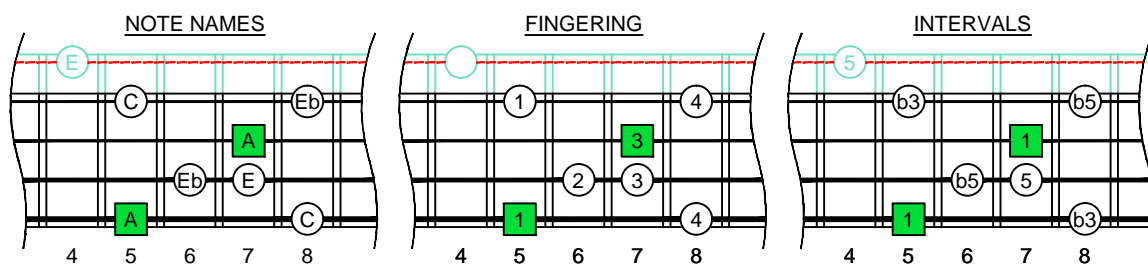

Am(dim)
 minor-diminished
 arpeggio

AGEDC
BASS
 box shapes
 4-string bass
 Low E : EADG

www.cagedoctaves.com

Zon Brookes

AGEDC4BASS (4-string bass : Low E - EADG) A minor-diminished arpeggio : 4Em2 box shape

AGEDC4BASS (4-string bass : Low E - EADG) A minor-diminished arpeggio ENTIRE FINGERBOARD NOTE NAMES : 4Em2 box shape

AGEDC4BASS (4-string bass : Low E - EADG) A minor-diminished arpeggio ENTIRE FINGERBOARD INTERVALS : 4Em2 box shape