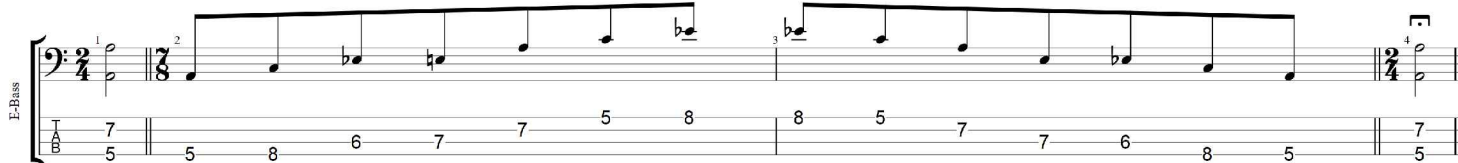

Am(dim)
 minor-diminished
 arpeggio

AGEDC
BASS
 box shapes
 4-string bass
 Low E : EADG

www.cagedoctaves.com

Zon Brookes

AGEDC4BASS (4-string bass : Low E - EADG) A minor-diminished arpeggio : 4Em2 box shape

AGEDC4BASS (4-string bass : Low E - EADG) A minor-diminished arpeggio ENTIRE FINGERBOARD NOTE NAMES : 4Em2 box shape

AGEDC4BASS (4-string bass : Low E - EADG) A minor-diminished arpeggio ENTIRE FINGERBOARD INTERVALS : 4Em2 box shape