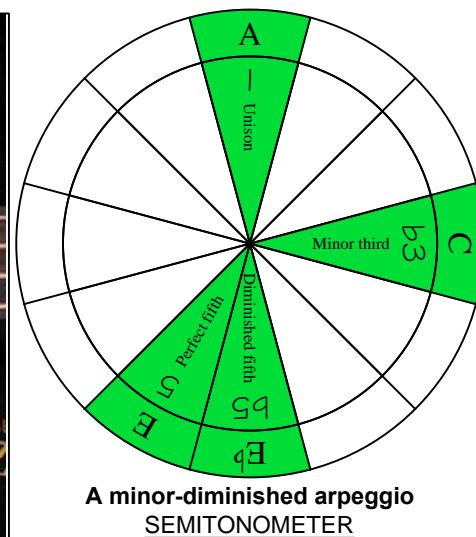

Am(dim)
 minor-diminished
 arpeggio

AGEDC
BASS
 box shapes
 4-string bass
 Low E : EADG

www.cagedoctaves.com

Zon Brookes

AGEDC4BASS (4-string bass : Low E - EADG) A minor-diminished arpeggio : 4Em2 box shape

AGEDC4BASS (4-string bass : Low E - EADG) A minor-diminished arpeggio ENTIRE FINGERBOARD NOTE NAMES : 4Em2 box shape

AGEDC4BASS (4-string bass : Low E - EADG) A minor-diminished arpeggio ENTIRE FINGERBOARD INTERVALS : 4Em2 box shape