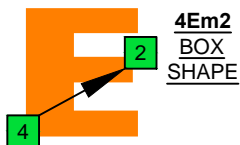

Am(dim)
 minor-diminished
 arpeggio

AGEDC
BASS
 box shapes
 4-string bass
 Low E : EADG

www.cagedoctaves.com

Zon Brookes

AGEDC4BASS (4-string bass : Low E - EADG) A minor-diminished arpeggio : 4Em2 box shape

AGEDC4BASS (4-string bass : Low E - EADG) A minor-diminished arpeggio ENTIRE FINGERBOARD NOTE NAMES : 4Em2 box shape

AGEDC4BASS (4-string bass : Low E - EADG) A minor-diminished arpeggio ENTIRE FINGERBOARD INTERVALS : 4Em2 box shape