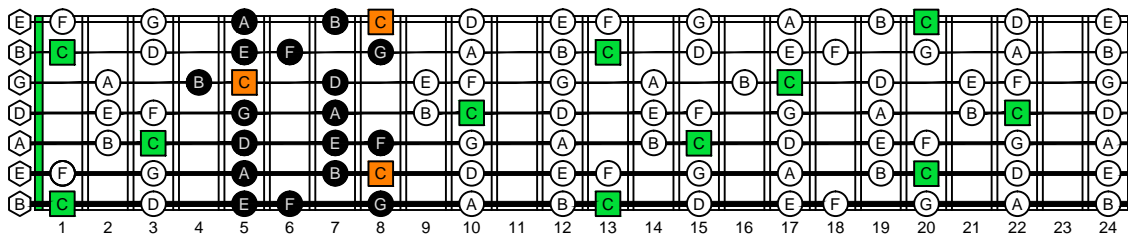

BAGED octaves (7-string guitar : Low B - BEADGBE) C natural - FINGERBOARD OCTAVE SHAPES

BAGED octaves (7-string guitar : Low B - BEADGBE) C major scale (ionian mode) - ENTIRE FINGERBOARD NOTE NAMES

BAGED octaves (7-string guitar : Low B - BEADGBE) C major scale (ionian mode) ENTIRE FINGERBOARD NOTE NAMES : 7B5B2 box shape

BAGED octaves (7-string guitar : Low B - BEADGBE) C major scale (ionian mode) ENTIRE FINGERBOARD NOTE NAMES : 5A3 box shape

BAGED octaves (7-string guitar : Low B - BEADGBE) C major scale (ionian mode) ENTIRE FINGERBOARD NOTE NAMES : 6G3G1 box shape

BAGED octaves (7-string guitar : Low B - BEADGBE) C major scale (ionian mode) ENTIRE FINGERBOARD NOTE NAMES : 6E4E1 box shape

BAGED octaves (7-string guitar : Low B - BEADGBE) C major scale (ionian mode) ENTIRE FINGERBOARD NOTE NAMES : 7D4D2 box shape

BAGED octaves (7-string guitar : Low B - BEADGBE) C major scale (ionian mode) ENTIRE FINGERBOARD NOTE NAMES : 7B5B2 box shape at 12