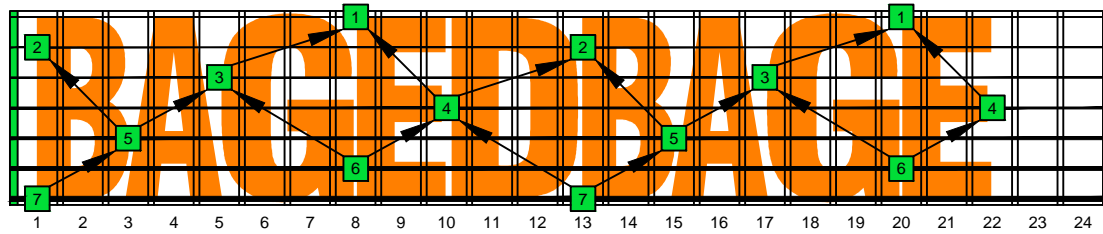

BAGED octaves (7-string guitar : Low B - BEADGBE) C natural - FINGERBOARD OCTAVE SHAPES

BAGED octaves (7-string guitar : Low B - BEADGBE) C major scale (ionian mode) - ENTIRE FINGERBOARD NOTE NAMES

BAGED octaves (7-string guitar : Low B - BEADGBE) C major scale (ionian mode) ENTIRE FINGERBOARD NOTE NAMES : 7B5B2 box shape

BAGED octaves (7-string guitar : Low B - BEADGBE) C major scale (ionian mode) ENTIRE FINGERBOARD NOTE NAMES : 5A3 box shape

BAGED octaves (7-string guitar : Low B - BEADGBE) C major scale (ionian mode) ENTIRE FINGERBOARD NOTE NAMES : 6G3G1 box shape

BAGED octaves (7-string guitar : Low B - BEADGBE) C major scale (ionian mode) ENTIRE FINGERBOARD NOTE NAMES : 6E4E1 box shape

BAGED octaves (7-string guitar : Low B - BEADGBE) C major scale (ionian mode) ENTIRE FINGERBOARD NOTE NAMES : 7D4D2 box shape

BAGED octaves (7-string guitar : Low B - BEADGBE) C major scale (ionian mode) ENTIRE FINGERBOARD NOTE NAMES : 7B5B2 box shape at 12