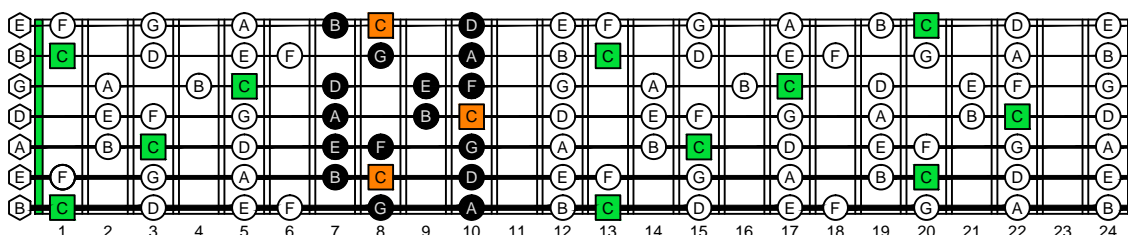

BAGED octaves (7-string guitar : Low B - BEADGBE) C natural - FINGERBOARD OCTAVE SHAPES

BAGED octaves (7-string guitar : Low B - BEADGBE) C major scale (ionian mode) - ENTIRE FINGERBOARD NOTE NAMES

BAGED octaves (7-string guitar : Low B - BEADGBE) C major scale (ionian mode) ENTIRE FINGERBOARD NOTE NAMES : 7B5B2 box shape

BAGED octaves (7-string guitar : Low B - BEADGBE) C major scale (ionian mode) ENTIRE FINGERBOARD NOTE NAMES : 5A3 box shape

BAGED octaves (7-string guitar : Low B - BEADGBE) C major scale (ionian mode) ENTIRE FINGERBOARD NOTE NAMES : 6G3G1 box shape

BAGED octaves (7-string guitar : Low B - BEADGBE) C major scale (ionian mode) ENTIRE FINGERBOARD NOTE NAMES : 6E4E1 box shape

BAGED octaves (7-string guitar : Low B - BEADGBE) C major scale (ionian mode) ENTIRE FINGERBOARD NOTE NAMES : 7D4D2 box shape

BAGED octaves (7-string guitar : Low B - BEADGBE) C major scale (ionian mode) ENTIRE FINGERBOARD NOTE NAMES : 7B5B2 box shape at 12