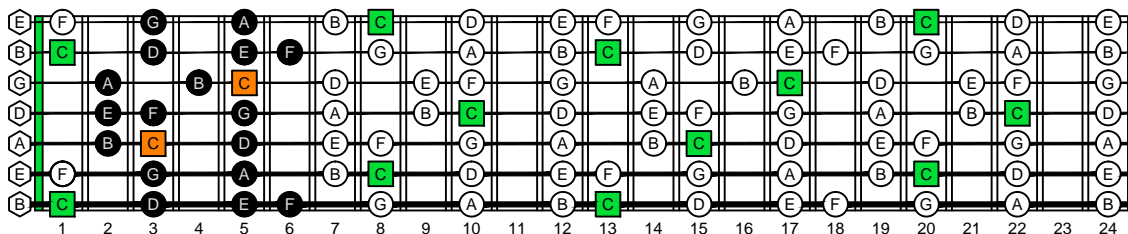

BAGED octaves (7-string guitar : Low B - BEADGBE) C natural - FINGERBOARD OCTAVE SHAPES

BAGED octaves (7-string guitar : Low B - BEADGBE) C major scale (ionian mode) - ENTIRE FINGERBOARD NOTE NAMES

BAGED octaves (7-string guitar : Low B - BEADGBE) C major scale (ionian mode) ENTIRE FINGERBOARD NOTE NAMES : 7B5B2 box shape

BAGED octaves (7-string guitar : Low B - BEADGBE) C major scale (ionian mode) ENTIRE FINGERBOARD NOTE NAMES : 5A3 box shape

BAGED octaves (7-string guitar : Low B - BEADGBE) C major scale (ionian mode) ENTIRE FINGERBOARD NOTE NAMES : 6G3G1 box shape

BAGED octaves (7-string guitar : Low B - BEADGBE) C major scale (ionian mode) ENTIRE FINGERBOARD NOTE NAMES : 6E4E1 box shape

BAGED octaves (7-string guitar : Low B - BEADGBE) C major scale (ionian mode) ENTIRE FINGERBOARD NOTE NAMES : 7D4D2 box shape

BAGED octaves (7-string guitar : Low B - BEADGBE) C major scale (ionian mode) ENTIRE FINGERBOARD NOTE NAMES : 7B5B2 box shape at 12