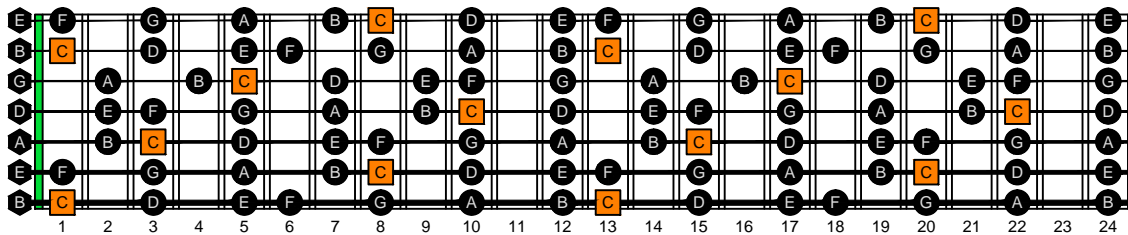

BAGED octaves (7-string guitar : Low B - BEADGBE) C natural - FINGERBOARD OCTAVE SHAPES

BAGED octaves (7-string guitar : Low B - BEADGBE) C major scale (ionian mode) - ENTIRE FINGERBOARD NOTE NAMES

BAGED octaves (7-string guitar : Low B - BEADGBE) C major scale (ionian mode) ENTIRE FINGERBOARD NOTE NAMES : 7B5B2 box shape

BAGED octaves (7-string guitar : Low B - BEADGBE) C major scale (ionian mode) ENTIRE FINGERBOARD NOTE NAMES : 5A3 box shape

BAGED octaves (7-string guitar : Low B - BEADGBE) C major scale (ionian mode) ENTIRE FINGERBOARD NOTE NAMES : 6G3G1 box shape

BAGED octaves (7-string guitar : Low B - BEADGBE) C major scale (ionian mode) ENTIRE FINGERBOARD NOTE NAMES : 6E4E1 box shape

BAGED octaves (7-string guitar : Low B - BEADGBE) C major scale (ionian mode) ENTIRE FINGERBOARD NOTE NAMES : 7D4D2 box shape

BAGED octaves (7-string guitar : Low B - BEADGBE) C major scale (ionian mode) ENTIRE FINGERBOARD NOTE NAMES : 7B5B2 box shape at 12