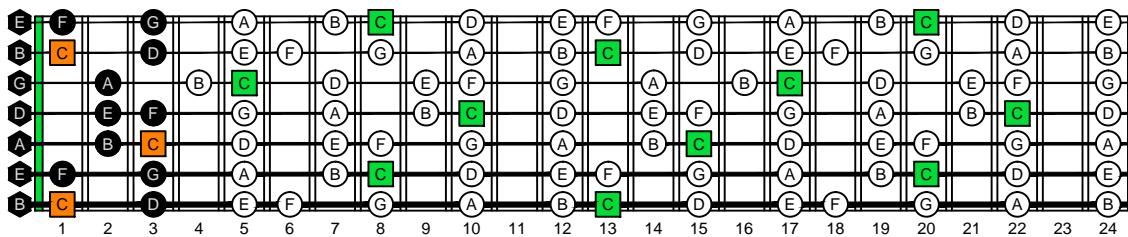

BAGED octaves (7-string guitar : Low B - BEADGBE) C natural - FINGERBOARD OCTAVE SHAPES

BAGED octaves (7-string guitar : Low B - BEADGBE) C major scale (ionian mode) - ENTIRE FINGERBOARD NOTE NAMES

BAGED octaves (7-string guitar : Low B - BEADGBE) C major scale (ionian mode) ENTIRE FINGERBOARD NOTE NAMES : 7B5B2 box shape

BAGED octaves (7-string guitar : Low B - BEADGBE) C major scale (ionian mode) ENTIRE FINGERBOARD NOTE NAMES : 5A3 box shape

BAGED octaves (7-string guitar : Low B - BEADGBE) C major scale (ionian mode) ENTIRE FINGERBOARD NOTE NAMES : 6G3G1 box shape

BAGED octaves (7-string guitar : Low B - BEADGBE) C major scale (ionian mode) ENTIRE FINGERBOARD NOTE NAMES : 6E4E1 box shape

BAGED octaves (7-string guitar : Low B - BEADGBE) C major scale (ionian mode) ENTIRE FINGERBOARD NOTE NAMES : 7D4D2 box shape

BAGED octaves (7-string guitar : Low B - BEADGBE) C major scale (ionian mode) ENTIRE FINGERBOARD NOTE NAMES : 7B5B2 box shape at 12