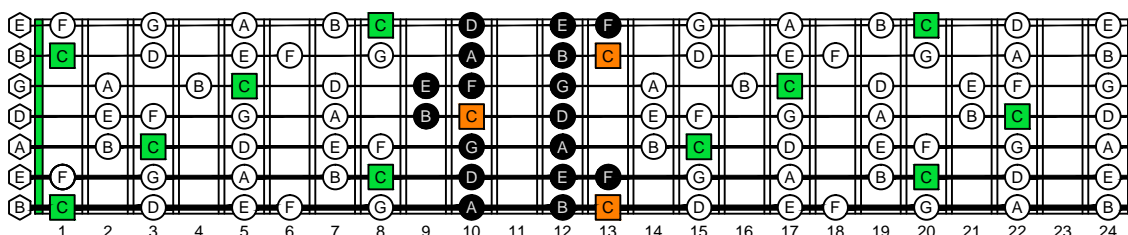

BAGED octaves (7-string guitar : Low B - BEADGBE) C natural - FINGERBOARD OCTAVE SHAPES

BAGED octaves (7-string guitar : Low B - BEADGBE) C major scale (ionian mode) - ENTIRE FINGERBOARD NOTE NAMES

BAGED octaves (7-string guitar : Low B - BEADGBE) C major scale (ionian mode) ENTIRE FINGERBOARD NOTE NAMES : 7B5B2 box shape

BAGED octaves (7-string guitar : Low B - BEADGBE) C major scale (ionian mode) ENTIRE FINGERBOARD NOTE NAMES : 5A3 box shape

BAGED octaves (7-string guitar : Low B - BEADGBE) C major scale (ionian mode) ENTIRE FINGERBOARD NOTE NAMES : 6G3G1 box shape

BAGED octaves (7-string guitar : Low B - BEADGBE) C major scale (ionian mode) ENTIRE FINGERBOARD NOTE NAMES : 6E4E1 box shape

BAGED octaves (7-string guitar : Low B - BEADGBE) C major scale (ionian mode) ENTIRE FINGERBOARD NOTE NAMES : 7D4D2 box shape

BAGED octaves (7-string guitar : Low B - BEADGBE) C major scale (ionian mode) ENTIRE FINGERBOARD NOTE NAMES : 7B5B2 box shape at 12