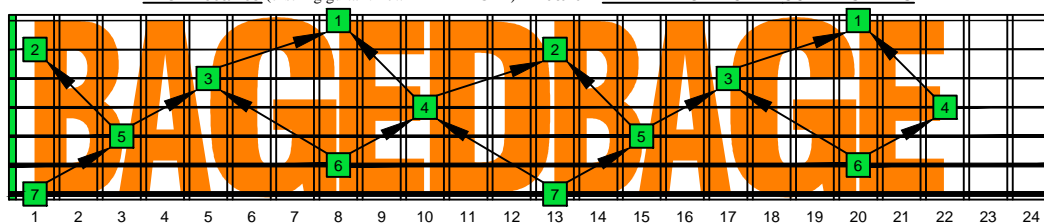

BAGED octaves (7-string guitar : Low B - BEADGBE) C natural - ENTIRE FINGERBOARD OCTAVE SHAPES

E-G7

1	2	3	4	5	6	7	8	9	10	11	12	13	14	15	16
1	5	5	5	8	13	13	13	13	13	13	8	8	8	8	1
3	3	3	8	8	10	10	15	15	10	10	10	5	5	5	3
1	1	3	8	8	8	13	13	13	13	8	8	8	8	3	1