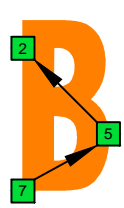

BAGED octaves (7-string guitar : Low B - BEADGBE) C natural - ENTIRE FINGERBOARD OCTAVE SHAPES

E-G7

1	2	3	4	5	6	7	8	9	10	11	12	13	14	15	16
1	5	5	5	8	13	13	13	13	13	13	8	8	8	8	1
3	3	3	8	8	10	10	15	15	10	10	10	5	5	5	3
1	1	3	8	8	8	13	13	13	13	8	8	8	8	3	1