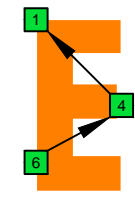

BAGED octaves (7-string guitar : Low B - BEADGBE) C natural - ENTIRE FINGERBOARD OCTAVE SHAPES

E-G7

1	2	3	4	5	6	7	8	9	10	11	12	13	14	15	16
1	5	5	5	8	13	13	13	13	13	13	8	8	8	8	1
3	3	3	8	8	10	10	15	15	10	10	10	5	5	5	3
1	1	3	8	8	8	13	13	13	13	8	8	8	8	3	1

7B5B2 OCTAVES

7B5A3 OCTAVES

5A3G1 OCTAVES

6G3G1 OCTAVES

6E4E1 OCTAVES

6E4D2 OCTAVES

6D4D2 OCTAVES

7B5B2 at 12 OCTAVES