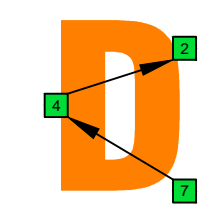

BAGED octaves (7-string guitar : Low B - BEADGBE) C natural - ENTIRE FINGERBOARD OCTAVE SHAPES

E-G7

1	2	3	4	5	6	7	8	9	10	11	12	13	14	15	16
1	5	5	5	8	13	13	13	13	13	13	8	8	8	8	1
3	3	3	8	8	10	10	15	15	10	10	10	5	5	5	3
1	1	3	8	8	8	13	13	13	13	8	8	8	8	3	1

7B5B2 OCTAVES

7B5A3 OCTAVES

5A3G1 OCTAVES

6G3G1 OCTAVES

6E4E1 OCTAVES

6E4D2 OCTAVES

6D4D2 OCTAVES

7B5B2 at 12 OCTAVES