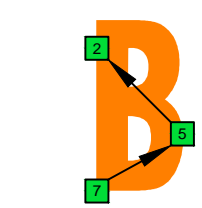

BAGED octaves (7-string guitar : Low B - BEADGBE) C natural - ENTIRE FINGERBOARD OCTAVE SHAPES

E-G7

1	2	3	4	5	6	7	8	9	10	11	12	13	14	15	16
1	5	5	5	8	13	13	13	13	13	13	8	8	8	8	1
3	3	3	8	8	10	10	15	15	10	10	10	5	5	5	3
1	1	3	8	8	8	13	13	13	13	8	8	8	8	3	1

7B5B2 OCTAVES

7B5A3 OCTAVES

5A3G1 OCTAVES

6G3G1 OCTAVES

6E4E1 OCTAVES

6E4D2 OCTAVES

6D4D2 OCTAVES

7B5B2 at 12 OCTAVES