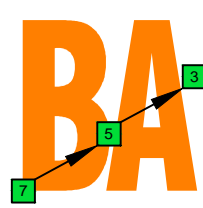

7B5A3 OCTAVES