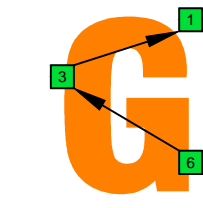

6G3G1 OCTAVES