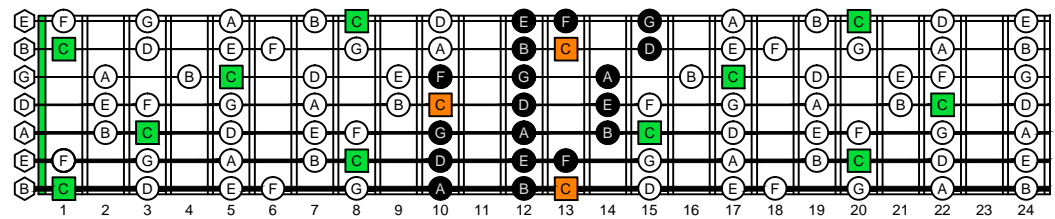

BAGED octaves (7-string guitar : Low B - BEADGBE) **C natural** - FINGERBOARD OCTAVE SHAPES

BAGED octaves (7-string guitar : Low B - BEADGBE) **C major scale (ionian mode)** ENTIRE FINGERBOARD NOTE NAMES : **6G3G1** box shape (3nps)

BAGED octaves (7-string guitar : Low B - BEADGBE) **C major scale (ionian mode)** - ENTIRE FINGERBOARD NOTE NAMES

BAGED octaves (7-string guitar : Low B - BEADGBE) **C major scale (ionian mode)** ENTIRE FINGERBOARD NOTE NAMES : **6E4E1** box shape (3nps)

BAGED octaves (7-string guitar : Low B - BEADGBE) **C major scale (ionian mode)** ENTIRE FINGERBOARD NOTE NAMES : **7B5B2** box shape (3nps)

BAGED octaves (7-string guitar : Low B - BEADGBE) **C major scale (ionian mode)** ENTIRE FINGERBOARD NOTE NAMES : **6E4D2** box shape (3nps)

BAGED octaves (7-string guitar : Low B - BEADGBE) **C major scale (ionian mode)** ENTIRE FINGERBOARD NOTE NAMES : **7B5A3** box shape (3nps)

BAGED octaves (7-string guitar : Low B - BEADGBE) **C major scale (ionian mode)** ENTIRE FINGERBOARD NOTE NAMES : **7D4D2** box shape (3nps)