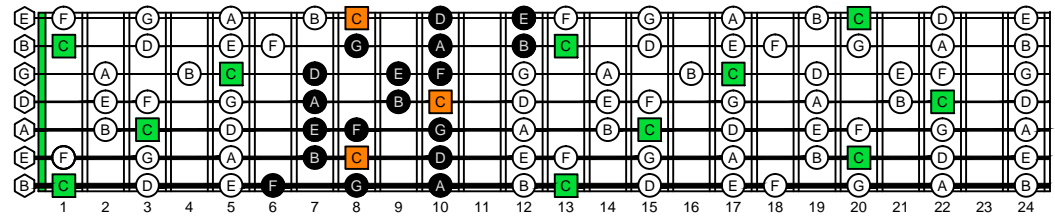

BAGED octaves (7-string guitar : Low B - BEADGBE) **C natural** - FINGERBOARD OCTAVE SHAPES

BAGED octaves (7-string guitar : Low B - BEADGBE) **C major scale (ionian mode)** ENTIRE FINGERBOARD NOTE NAMES : **6G3G1** box shape (3nps)

BAGED octaves (7-string guitar : Low B - BEADGBE) **C major scale (ionian mode)** - ENTIRE FINGERBOARD NOTE NAMES

BAGED octaves (7-string guitar : Low B - BEADGBE) **C major scale (ionian mode)** ENTIRE FINGERBOARD NOTE NAMES : **6E4E1** box shape (3nps)

BAGED octaves (7-string guitar : Low B - BEADGBE) **C major scale (ionian mode)** ENTIRE FINGERBOARD NOTE NAMES : **7B5B2** box shape (3nps)

BAGED octaves (7-string guitar : Low B - BEADGBE) **C major scale (ionian mode)** ENTIRE FINGERBOARD NOTE NAMES : **6E4D2** box shape (3nps)

BAGED octaves (7-string guitar : Low B - BEADGBE) **C major scale (ionian mode)** ENTIRE FINGERBOARD NOTE NAMES : **7B5A3** box shape (3nps)

BAGED octaves (7-string guitar : Low B - BEADGBE) **C major scale (ionian mode)** ENTIRE FINGERBOARD NOTE NAMES : **7D4D2** box shape (3nps)