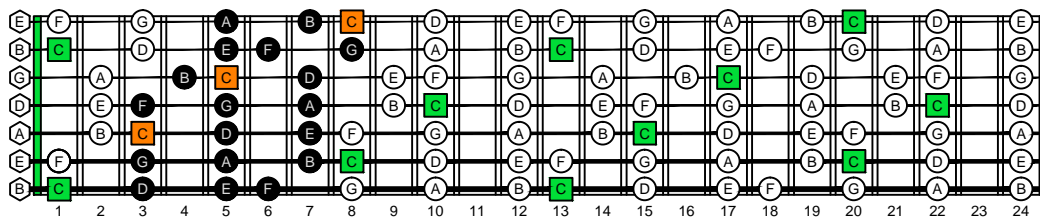

BAGED octaves (7-string guitar : Low B - BEADGBE) **C major scale (ionian mode)** ENTIRE FINGERBOARD NOTE NAMES : **5A3G1** box shape (3nps)