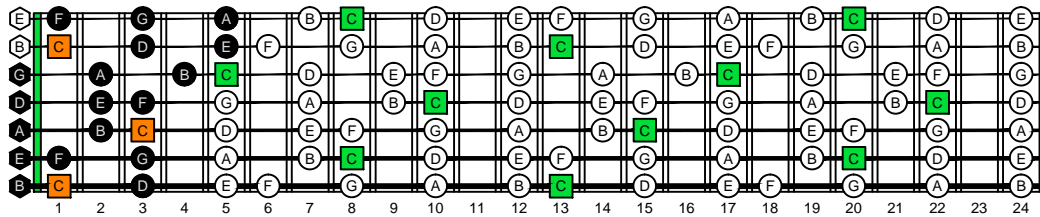

BAGED octaves (7-string guitar : Low B - BEADGBE) **C natural** - FINGERBOARD OCTAVE SHAPES

BAGED octaves (7-string guitar : Low B - BEADGBE) **C major scale (ionian mode)** ENTIRE FINGERBOARD NOTE NAMES : **6G3G1** box shape (3nps)

BAGED octaves (7-string guitar : Low B - BEADGBE) **C major scale (ionian mode)** - ENTIRE FINGERBOARD NOTE NAMES

BAGED octaves (7-string guitar : Low B - BEADGBE) **C major scale (ionian mode)** ENTIRE FINGERBOARD NOTE NAMES : **6E4E1** box shape (3nps)

BAGED octaves (7-string guitar : Low B - BEADGBE) **C major scale (ionian mode)** ENTIRE FINGERBOARD NOTE NAMES : **7B5B2** box shape (3nps)

BAGED octaves (7-string guitar : Low B - BEADGBE) **C major scale (ionian mode)** ENTIRE FINGERBOARD NOTE NAMES : **6E4D2** box shape (3nps)

BAGED octaves (7-string guitar : Low B - BEADGBE) **C major scale (ionian mode)** ENTIRE FINGERBOARD NOTE NAMES : **7B5A3** box shape (3nps)

BAGED octaves (7-string guitar : Low B - BEADGBE) **C major scale (ionian mode)** ENTIRE FINGERBOARD NOTE NAMES : **7D4D2** box shape (3nps)