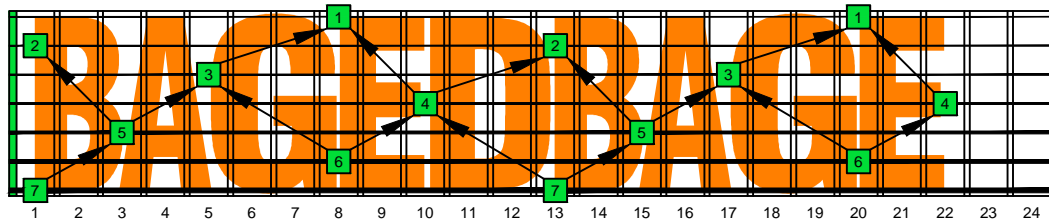

BAGED octaves (7-string guitar : Low B - BEADGBE) **C natural** - FINGERBOARD OCTAVE SHAPES

BAGED octaves (7-string guitar : Low B - BEADGBE) **C major scale (ionian mode)** ENTIRE FINGERBOARD NOTE NAMES : **6G3G1** box shape (3nps)

BAGED octaves (7-string guitar : Low B - BEADGBE) **C major scale (ionian mode)** - ENTIRE FINGERBOARD NOTE NAMES

BAGED octaves (7-string guitar : Low B - BEADGBE) **C major scale (ionian mode)** ENTIRE FINGERBOARD NOTE NAMES : **6E4E1** box shape (3nps)

BAGED octaves (7-string guitar : Low B - BEADGBE) **C major scale (ionian mode)** ENTIRE FINGERBOARD NOTE NAMES : **7B5B2** box shape (3nps)

BAGED octaves (7-string guitar : Low B - BEADGBE) **C major scale (ionian mode)** ENTIRE FINGERBOARD NOTE NAMES : **6E4D2** box shape (3nps)

BAGED octaves (7-string guitar : Low B - BEADGBE) **C major scale (ionian mode)** ENTIRE FINGERBOARD NOTE NAMES : **7B5A3** box shape (3nps)

BAGED octaves (7-string guitar : Low B - BEADGBE) **C major scale (ionian mode)** ENTIRE FINGERBOARD NOTE NAMES : **7D4D2** box shape (3nps)