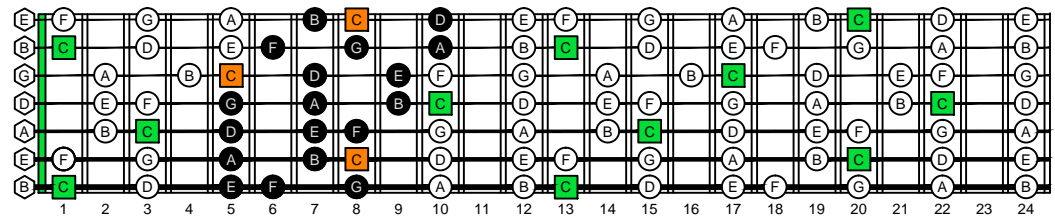

BAGED octaves (7-string guitar : Low B - BEADGBE) **C natural** - FINGERBOARD OCTAVE SHAPES

BAGED octaves (7-string guitar : Low B - BEADGBE) **C major scale (ionian mode)** ENTIRE FINGERBOARD NOTE NAMES : **6G3G1** box shape (3nps)

BAGED octaves (7-string guitar : Low B - BEADGBE) **C major scale (ionian mode)** - ENTIRE FINGERBOARD NOTE NAMES

BAGED octaves (7-string guitar : Low B - BEADGBE) **C major scale (ionian mode)** ENTIRE FINGERBOARD NOTE NAMES : **6E4E1** box shape (3nps)

BAGED octaves (7-string guitar : Low B - BEADGBE) **C major scale (ionian mode)** ENTIRE FINGERBOARD NOTE NAMES : **7B5B2** box shape (3nps)

BAGED octaves (7-string guitar : Low B - BEADGBE) **C major scale (ionian mode)** ENTIRE FINGERBOARD NOTE NAMES : **6E4D2** box shape (3nps)

BAGED octaves (7-string guitar : Low B - BEADGBE) **C major scale (ionian mode)** ENTIRE FINGERBOARD NOTE NAMES : **7B5A3** box shape (3nps)

BAGED octaves (7-string guitar : Low B - BEADGBE) **C major scale (ionian mode)** ENTIRE FINGERBOARD NOTE NAMES : **7D4D2** box shape (3nps)