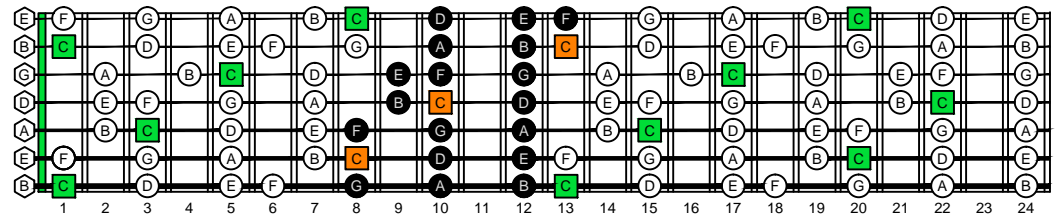

BAGED octaves (7-string guitar : Low B - BEADGBE) **C natural** - FINGERBOARD OCTAVE SHAPES

BAGED octaves (7-string guitar : Low B - BEADGBE) **C major scale (ionian mode)** ENTIRE FINGERBOARD NOTE NAMES : **6G3G1** box shape (3nps)

BAGED octaves (7-string guitar : Low B - BEADGBE) **C major scale (ionian mode)** - ENTIRE FINGERBOARD NOTE NAMES

BAGED octaves (7-string guitar : Low B - BEADGBE) **C major scale (ionian mode)** ENTIRE FINGERBOARD NOTE NAMES : **6E4E1** box shape (3nps)

BAGED octaves (7-string guitar : Low B - BEADGBE) **C major scale (ionian mode)** ENTIRE FINGERBOARD NOTE NAMES : **7B5B2** box shape (3nps)

BAGED octaves (7-string guitar : Low B - BEADGBE) **C major scale (ionian mode)** ENTIRE FINGERBOARD NOTE NAMES : **6E4D2** box shape (3nps)

BAGED octaves (7-string guitar : Low B - BEADGBE) **C major scale (ionian mode)** ENTIRE FINGERBOARD NOTE NAMES : **7B5A3** box shape (3nps)

BAGED octaves (7-string guitar : Low B - BEADGBE) **C major scale (ionian mode)** ENTIRE FINGERBOARD NOTE NAMES : **7D4D2** box shape (3nps)