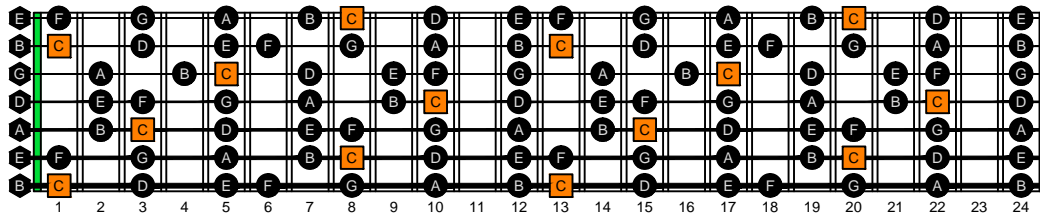

BAGED octaves (7-string guitar : Low B - BEADGBE) **C natural** - FINGERBOARD OCTAVE SHAPES

BAGED octaves (7-string guitar : Low B - BEADGBE) **C major scale (ionian mode)** ENTIRE FINGERBOARD NOTE NAMES : **6G3G1** box shape (3nps)

BAGED octaves (7-string guitar : Low B - BEADGBE) **C major scale (ionian mode)** - ENTIRE FINGERBOARD NOTE NAMES

BAGED octaves (7-string guitar : Low B - BEADGBE) **C major scale (ionian mode)** ENTIRE FINGERBOARD NOTE NAMES : **6E4E1** box shape (3nps)

BAGED octaves (7-string guitar : Low B - BEADGBE) **C major scale (ionian mode)** ENTIRE FINGERBOARD NOTE NAMES : **7B5B2** box shape (3nps)

BAGED octaves (7-string guitar : Low B - BEADGBE) **C major scale (ionian mode)** ENTIRE FINGERBOARD NOTE NAMES : **6E4D2** box shape (3nps)

BAGED octaves (7-string guitar : Low B - BEADGBE) **C major scale (ionian mode)** ENTIRE FINGERBOARD NOTE NAMES : **7B5A3** box shape (3nps)

BAGED octaves (7-string guitar : Low B - BEADGBE) **C major scale (ionian mode)** ENTIRE FINGERBOARD NOTE NAMES : **7D4D2** box shape (3nps)