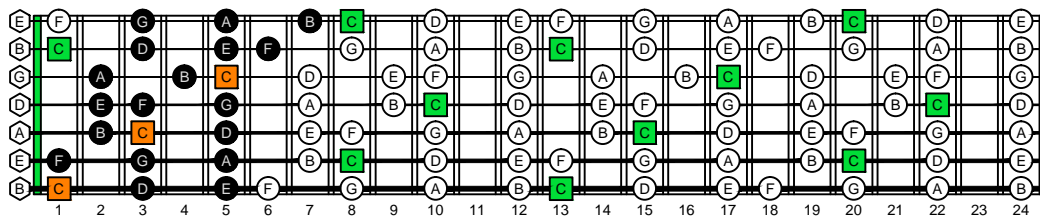

BAGED octaves (7-string guitar : Low B - BEADGBE) **C natural** - FINGERBOARD OCTAVE SHAPES

BAGED octaves (7-string guitar : Low B - BEADGBE) **C major scale (ionian mode)** ENTIRE FINGERBOARD NOTE NAMES : **6G3G1** box shape (3nps)

BAGED octaves (7-string guitar : Low B - BEADGBE) **C major scale (ionian mode)** - ENTIRE FINGERBOARD NOTE NAMES

BAGED octaves (7-string guitar : Low B - BEADGBE) **C major scale (ionian mode)** ENTIRE FINGERBOARD NOTE NAMES : **6E4E1** box shape (3nps)

BAGED octaves (7-string guitar : Low B - BEADGBE) **C major scale (ionian mode)** ENTIRE FINGERBOARD NOTE NAMES : **7B5B2** box shape (3nps)

BAGED octaves (7-string guitar : Low B - BEADGBE) **C major scale (ionian mode)** ENTIRE FINGERBOARD NOTE NAMES : **6E4D2** box shape (3nps)

BAGED octaves (7-string guitar : Low B - BEADGBE) **C major scale (ionian mode)** ENTIRE FINGERBOARD NOTE NAMES : **7B5A3** box shape (3nps)

BAGED octaves (7-string guitar : Low B - BEADGBE) **C major scale (ionian mode)** ENTIRE FINGERBOARD NOTE NAMES : **7D4D2** box shape (3nps)