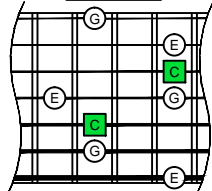

C
major arpeggio
BAGED
octaves
box shapes
7-string guitar
Low B :
BEADGBE

C major arpeggio
SEMITONOMETER

7B5B2
BOX SHAPE

NOTE NAMES

FINGERING

INTERVALS

5A3
BOX SHAPE

NOTE NAMES