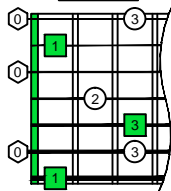

C
major arpeggio
BAGED
octaves
box shapes
7-string guitar
Low B :
BEADGBE

C major arpeggio
SEMITONOMETER

7B5B2
BOX SHAPE

NOTE NAMES

FINGERING

INTERVALS

5A3
BOX SHAPE

NOTE NAMES