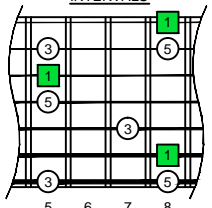

C
major arpeggio
BAGED
octaves
box shapes
7-string guitar
Low B :
BEADGBE

C major arpeggio
SEMITONOMETER

7B5B2
BOX SHAPE

NOTE NAMES

FINGERING

INTERVALS

5A3
BOX SHAPE

NOTE NAMES

FINGERING

INTERVALS

6G3G1
BOX SHAPE

NOTE NAMES

FINGERING

INTERVALS

6E4E1
BOX SHAPE

NOTE NAMES