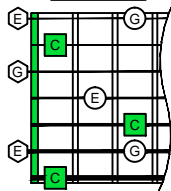

C
major arpeggio
BAGED
octaves
box shapes
7-string guitar
Low B :
BEADGBE

C major arpeggio
SEMITONOMETER

7B5B2
BOX SHAPE

NOTE NAMES

FINGERING

INTERVALS

5A3
BOX SHAPE

NOTE NAMES