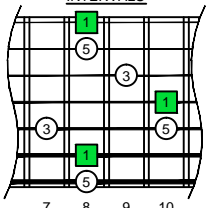

C
major arpeggio
BAGED
octaves
box shapes
7-string guitar
Low B :
BEADGBE