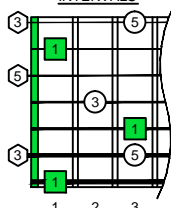

C
major arpeggio
BAGED
octaves
box shapes
7-string guitar
Low B :
BEADGBE

C major arpeggio
SEMITONOMETER

7B5B2
BOX SHAPE

NOTE NAMES

FINGERING

INTERVALS

5A3
BOX SHAPE

NOTE NAMES