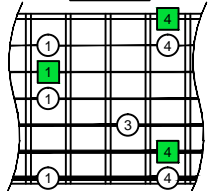

C
major arpeggio
BAGED
octaves
box shapes
7-string guitar
Low B :
BEADGBE

C major arpeggio
SEMITONOMETER

7B5B2
BOX SHAPE

NOTE NAMES

FINGERING

INTERVALS

5A3
BOX SHAPE

NOTE NAMES

FINGERING

INTERVALS

6G3G1
BOX SHAPE

NOTE NAMES

FINGERING

INTERVALS

6E4E1
BOX SHAPE

NOTE NAMES