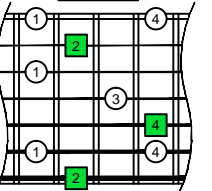

C
major arpeggio
BAGED
octaves
box shapes
7-string guitar
Low B :
BEADGBE

INTERVALS