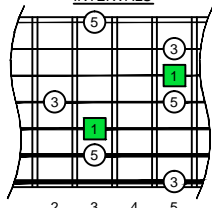

C
major arpeggio
BAGED
octaves
box shapes
7-string guitar
Low B :
BEADGBE