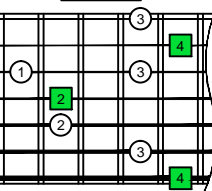

C
major arpeggio
BAGED
octaves
box shapes
7-string guitar
Low B :
BEADGBE

C major arpeggio
SEMITONOMETER

7B5B2
BOX SHAPE

NOTE NAMES

FINGERING

INTERVALS

5A3
BOX SHAPE

NOTE NAMES

FINGERING

INTERVALS

6G3G1
BOX SHAPE

NOTE NAMES

FINGERING

INTERVALS

6E4E1
BOX SHAPE

NOTE NAMES

FINGERING

INTERVALS

7D4D2
BOX SHAPE

NOTE NAMES

FINGERING

INTERVALS

7B5B2 at 12
BOX SHAPE

NOTE NAMES