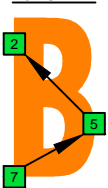

C
major arpeggio
BAGED
octaves
box shapes
7-string guitar
Low B :
BEADGBE

C major arpeggio
SEMITONOMETER

7B5B2
BOX SHAPE

NOTE NAMES

FINGERING

INTERVALS

5A3
BOX SHAPE

NOTE NAMES

FINGERING

INTERVALS

6G3G1
BOX SHAPE

NOTE NAMES

FINGERING

INTERVALS

6E4E1
BOX SHAPE

NOTE NAMES