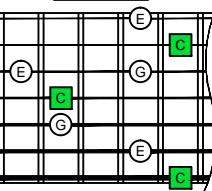

C
major arpeggio
BAGED
octaves
box shapes
7-string guitar
Low B :
BEADGBE

C major arpeggio
SEMITONOMETER

7B5B2
BOX SHAPE

NOTE NAMES

FINGERING

INTERVALS

5A3
BOX SHAPE

NOTE NAMES

FINGERING

INTERVALS

6G3G1
BOX SHAPE

NOTE NAMES

FINGERING

INTERVALS

6E4E1
BOX SHAPE

NOTE NAMES

FINGERING

INTERVALS

7D4D2
BOX SHAPE

NOTE NAMES

FINGERING

INTERVALS

7B5B2 at 12
BOX SHAPE

NOTE NAMES