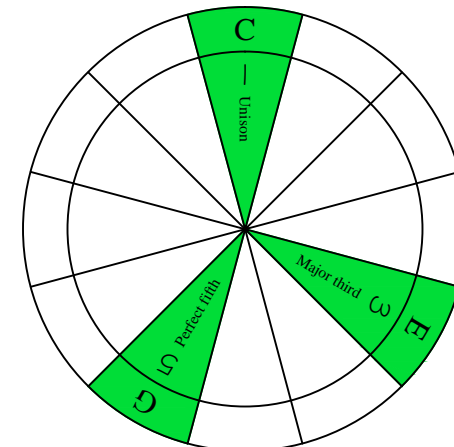

C
major arpeggio
BAGED
octaves
box shapes
7-string guitar
Low B :
BEADGBE

C major arpeggio
SEMITONOMETER

7B5B2
BOX SHAPE

NOTE NAMES

FINGERING

INTERVALS

5A3
BOX SHAPE

NOTE NAMES

FINGERING

INTERVALS

6G3G1
BOX SHAPE

NOTE NAMES

FINGERING

INTERVALS

6E4E1
BOX SHAPE

NOTE NAMES