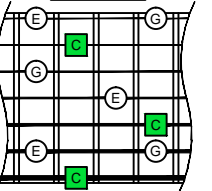

C
major arpeggio
BAGED
octaves
box shapes
7-string guitar
Low B :
BEADGBE

C major arpeggio
SEMITONOMETER

7B5B2
BOX SHAPE

NOTE NAMES

FINGERING

INTERVALS

5A3
BOX SHAPE

NOTE NAMES

FINGERING

INTERVALS

6G3G1
BOX SHAPE

NOTE NAMES

FINGERING

INTERVALS

6E4E1
BOX SHAPE

NOTE NAMES

FINGERING

INTERVALS

7D4D2
BOX SHAPE

NOTE NAMES

FINGERING

INTERVALS

7B5B2 at 12
BOX SHAPE

NOTE NAMES