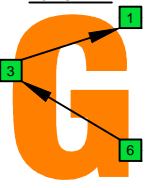

C
major arpeggio
BAGED
octaves
box shapes
7-string guitar
Low B :
BEADGBE

C major arpeggio
SEMITONOMETER

7B5B2
BOX SHAPE

NOTE NAMES

FINGERING

INTERVALS

5A3
BOX SHAPE

NOTE NAMES

FINGERING

INTERVALS

6G3G1
BOX SHAPE

NOTE NAMES

FINGERING

INTERVALS

6E4E1
BOX SHAPE

NOTE NAMES