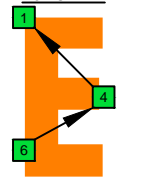

C
major arpeggio
BAGED
octaves
box shapes
7-string guitar
Low B :
BEADGBE

C major arpeggio
SEMITONOMETER

7B5B2
BOX SHAPE

NOTE NAMES

FINGERING

INTERVALS

5A3
BOX SHAPE

NOTE NAMES

FINGERING

INTERVALS

6G3G1
BOX SHAPE

NOTE NAMES

FINGERING

INTERVALS

6E4E1
BOX SHAPE

NOTE NAMES