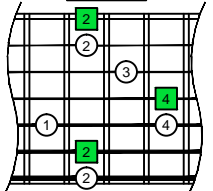

C
major arpeggio
BAGED
octaves
box shapes
7-string guitar
Low B :
BEADGBE

INTERVALS