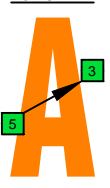

C
major arpeggio
BAGED
octaves
box shapes
7-string guitar
Low B :
BEADGBE

C major arpeggio
SEMITONOMETER

7B5B2
BOX SHAPE

NOTE NAMES

FINGERING

INTERVALS

5A3
BOX SHAPE

NOTE NAMES

FINGERING

INTERVALS

6G3G1
BOX SHAPE

NOTE NAMES

FINGERING

INTERVALS

6E4E1
BOX SHAPE

NOTE NAMES