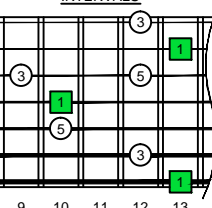

C
major arpeggio
BAGED
octaves
box shapes
7-string guitar
Low B :
BEADGBE

C major arpeggio
SEMITONOMETER

7B5B2
BOX SHAPE

NOTE NAMES

FINGERING

INTERVALS

5A3
BOX SHAPE

NOTE NAMES

FINGERING

INTERVALS

6G3G1
BOX SHAPE

NOTE NAMES

FINGERING

INTERVALS

6E4E1
BOX SHAPE

NOTE NAMES

FINGERING

INTERVALS

7D4D2
BOX SHAPE

NOTE NAMES

FINGERING

INTERVALS

7B5B2 at 12
BOX SHAPE

NOTE NAMES