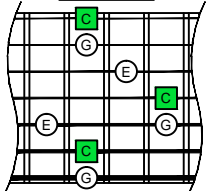

C
major arpeggio
BAGED
octaves
box shapes
7-string guitar
Low B :
BEADGBE

C major arpeggio
SEMITONOMETER

7B5B2
BOX SHAPE

NOTE NAMES

FINGERING

INTERVALS

5A3
BOX SHAPE

NOTE NAMES

FINGERING

INTERVALS

6G3G1
BOX SHAPE

NOTE NAMES

FINGERING

INTERVALS

6E4E1
BOX SHAPE

NOTE NAMES