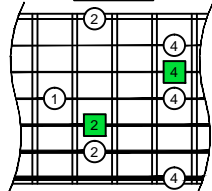

C
major arpeggio
BAGED
octaves
box shapes
7-string guitar
Low B :
BEADGBE

INTERVALS