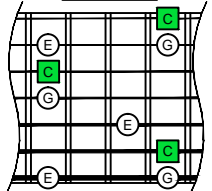

C
major arpeggio
BAGED
octaves
box shapes
7-string guitar
Low B :
BEADGBE

C major arpeggio
SEMITONOMETER

7B5B2
BOX SHAPE

NOTE NAMES

FINGERING

INTERVALS

5A3
BOX SHAPE

NOTE NAMES

FINGERING

INTERVALS

6G3G1
BOX SHAPE

NOTE NAMES

FINGERING

INTERVALS

6E4E1
BOX SHAPE

NOTE NAMES