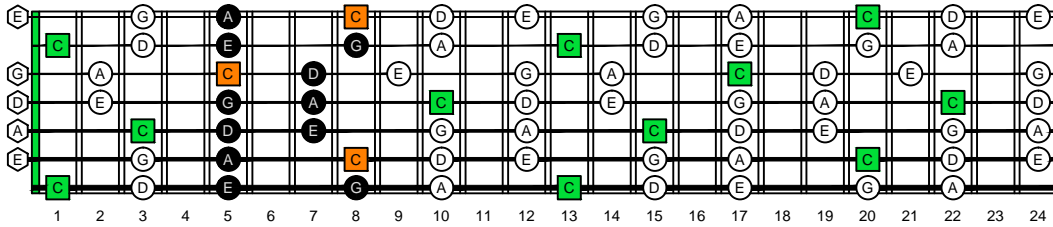

BAGED octaves (7-string guitar : Low B - BEADGBE) C natural - FINGERBOARD OCTAVE SHAPES

BAGED octaves (7-string guitar : Low B - BEADGBE) C pentatonic major scale - ENTIRE FINGERBOARD NOTE NAMES

BAGED octaves (7-string guitar : Low B - BEADGBE) C pentatonic major scale ENTIRE FINGERBOARD NOTE NAMES : 7B5B2 box shape

BAGED octaves (7-string guitar : Low B - BEADGBE) C pentatonic major scale ENTIRE FINGERBOARD NOTE NAMES : 5A3 box shape

BAGED octaves (7-string guitar : Low B - BEADGBE) C pentatonic major scale ENTIRE FINGERBOARD NOTE NAMES : 6G3G1 box shape

BAGED octaves (7-string guitar : Low B - BEADGBE) C pentatonic major scale ENTIRE FINGERBOARD NOTE NAMES : 6E4E1 box shape

BAGED octaves (7-string guitar : Low B - BEADGBE) C pentatonic major scale ENTIRE FINGERBOARD NOTE NAMES : 7D4D2 box shape

BAGED octaves (7-string guitar : Low B - BEADGBE) C pentatonic major scale ENTIRE FINGERBOARD NOTE NAMES : 7B5B2 box shape at 12