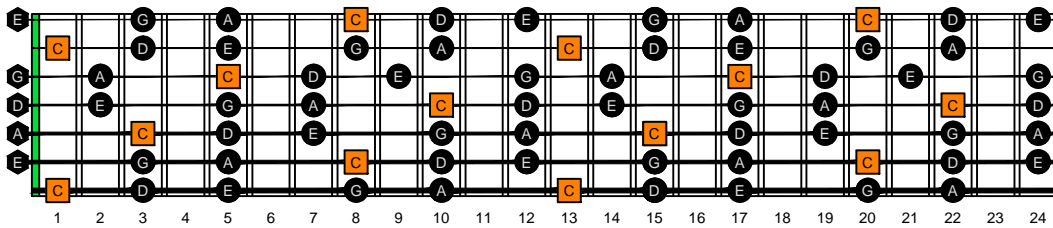

BAGED octaves (7-string guitar : Low B - BEADGBE) C natural - FINGERBOARD OCTAVE SHAPES

BAGED octaves (7-string guitar : Low B - BEADGBE) C pentatonic major scale - ENTIRE FINGERBOARD NOTE NAMES

BAGED octaves (7-string guitar : Low B - BEADGBE) C pentatonic major scale ENTIRE FINGERBOARD NOTE NAMES : 7B5B2 box shape

BAGED octaves (7-string guitar : Low B - BEADGBE) C pentatonic major scale ENTIRE FINGERBOARD NOTE NAMES : 5A3 box shape

BAGED octaves (7-string guitar : Low B - BEADGBE) C pentatonic major scale ENTIRE FINGERBOARD NOTE NAMES : 6G3G1 box shape

BAGED octaves (7-string guitar : Low B - BEADGBE) C pentatonic major scale ENTIRE FINGERBOARD NOTE NAMES : 6E4E1 box shape

BAGED octaves (7-string guitar : Low B - BEADGBE) C pentatonic major scale ENTIRE FINGERBOARD NOTE NAMES : 7D4D2 box shape

BAGED octaves (7-string guitar : Low B - BEADGBE) C pentatonic major scale ENTIRE FINGERBOARD NOTE NAMES : 7B5B2 box shape at 12