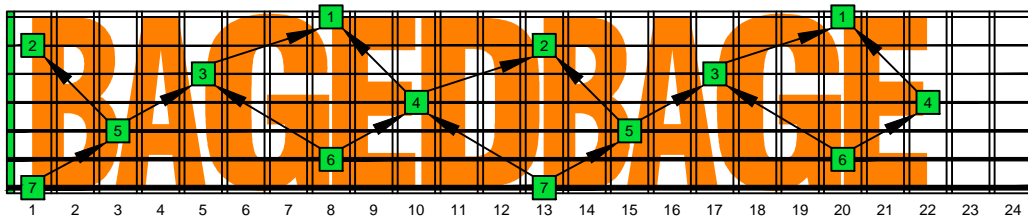

BAGED octaves (7-string guitar : Low B - BEADGBE) C natural - FINGERBOARD OCTAVE SHAPES

BAGED octaves (7-string guitar : Low B - BEADGBE) C pentatonic major scale - ENTIRE FINGERBOARD NOTE NAMES

BAGED octaves (7-string guitar : Low B - BEADGBE) C pentatonic major scale ENTIRE FINGERBOARD NOTE NAMES : 7B5B2 box shape

BAGED octaves (7-string guitar : Low B - BEADGBE) C pentatonic major scale ENTIRE FINGERBOARD NOTE NAMES : 5A3 box shape

BAGED octaves (7-string guitar : Low B - BEADGBE) C pentatonic major scale ENTIRE FINGERBOARD NOTE NAMES : 6G3G1 box shape

BAGED octaves (7-string guitar : Low B - BEADGBE) C pentatonic major scale ENTIRE FINGERBOARD NOTE NAMES : 6E4E1 box shape

BAGED octaves (7-string guitar : Low B - BEADGBE) C pentatonic major scale ENTIRE FINGERBOARD NOTE NAMES : 7D4D2 box shape