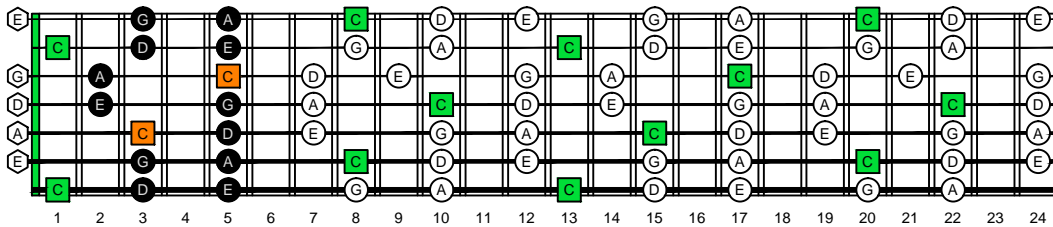

BAGED octaves (7-string guitar : Low B - BEADGBE) C natural - FINGERBOARD OCTAVE SHAPES

BAGED octaves (7-string guitar : Low B - BEADGBE) C pentatonic major scale - ENTIRE FINGERBOARD NOTE NAMES

BAGED octaves (7-string guitar : Low B - BEADGBE) C pentatonic major scale ENTIRE FINGERBOARD NOTE NAMES : 7B5B2 box shape

BAGED octaves (7-string guitar : Low B - BEADGBE) C pentatonic major scale ENTIRE FINGERBOARD NOTE NAMES : 5A3 box shape

BAGED octaves (7-string guitar : Low B - BEADGBE) C pentatonic major scale ENTIRE FINGERBOARD NOTE NAMES : 6G3G1 box shape

BAGED octaves (7-string guitar : Low B - BEADGBE) C pentatonic major scale ENTIRE FINGERBOARD NOTE NAMES : 6E4E1 box shape

BAGED octaves (7-string guitar : Low B - BEADGBE) C pentatonic major scale ENTIRE FINGERBOARD NOTE NAMES : 7D4D2 box shape

BAGED octaves (7-string guitar : Low B - BEADGBE) C pentatonic major scale ENTIRE FINGERBOARD NOTE NAMES : 7B5B2 box shape at 12