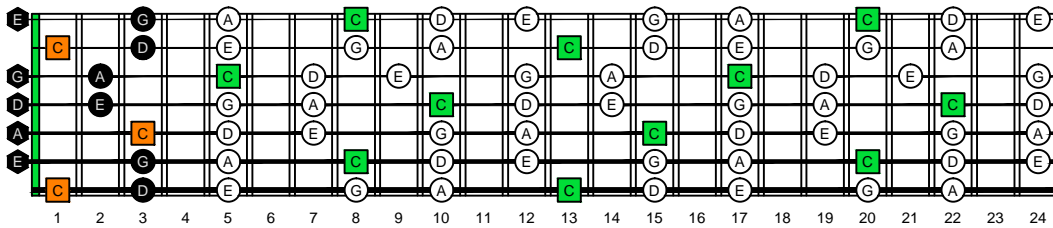

BAGED octaves (7-string guitar : Low B - BEADGBE) C natural - FINGERBOARD OCTAVE SHAPES

BAGED octaves (7-string guitar : Low B - BEADGBE) C pentatonic major scale - ENTIRE FINGERBOARD NOTE NAMES

BAGED octaves (7-string guitar : Low B - BEADGBE) C pentatonic major scale ENTIRE FINGERBOARD NOTE NAMES : 7B5B2 box shape

BAGED octaves (7-string guitar : Low B - BEADGBE) C pentatonic major scale ENTIRE FINGERBOARD NOTE NAMES : 5A3 box shape

BAGED octaves (7-string guitar : Low B - BEADGBE) C pentatonic major scale ENTIRE FINGERBOARD NOTE NAMES : 6G3G1 box shape

BAGED octaves (7-string guitar : Low B - BEADGBE) C pentatonic major scale ENTIRE FINGERBOARD NOTE NAMES : 6E4E1 box shape

BAGED octaves (7-string guitar : Low B - BEADGBE) C pentatonic major scale ENTIRE FINGERBOARD NOTE NAMES : 7D4D2 box shape

BAGED octaves (7-string guitar : Low B - BEADGBE) C pentatonic major scale ENTIRE FINGERBOARD NOTE NAMES : 7B5B2 box shape at 12