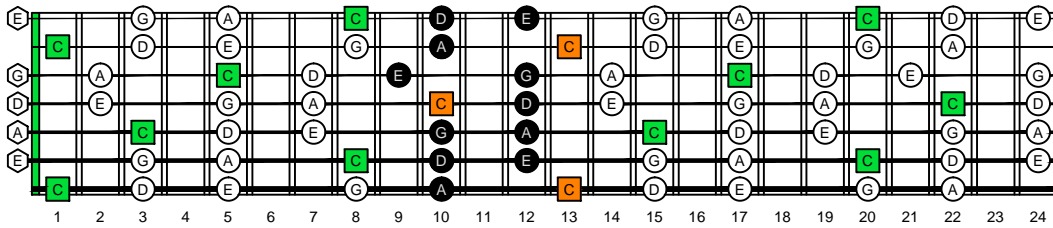

BAGED octaves (7-string guitar : Low B - BEADGBE) C natural - FINGERBOARD OCTAVE SHAPES

BAGED octaves (7-string guitar : Low B - BEADGBE) C pentatonic major scale - ENTIRE FINGERBOARD NOTE NAMES

BAGED octaves (7-string guitar : Low B - BEADGBE) C pentatonic major scale ENTIRE FINGERBOARD NOTE NAMES : 7B5B2 box shape

BAGED octaves (7-string guitar : Low B - BEADGBE) C pentatonic major scale ENTIRE FINGERBOARD NOTE NAMES : 5A3 box shape

BAGED octaves (7-string guitar : Low B - BEADGBE) C pentatonic major scale ENTIRE FINGERBOARD NOTE NAMES : 6G3G1 box shape

BAGED octaves (7-string guitar : Low B - BEADGBE) C pentatonic major scale ENTIRE FINGERBOARD NOTE NAMES : 6E4E1 box shape

BAGED octaves (7-string guitar : Low B - BEADGBE) C pentatonic major scale ENTIRE FINGERBOARD NOTE NAMES : 7D4D2 box shape

BAGED octaves (7-string guitar : Low B - BEADGBE) C pentatonic major scale ENTIRE FINGERBOARD NOTE NAMES : 7B5B2 box shape at 12