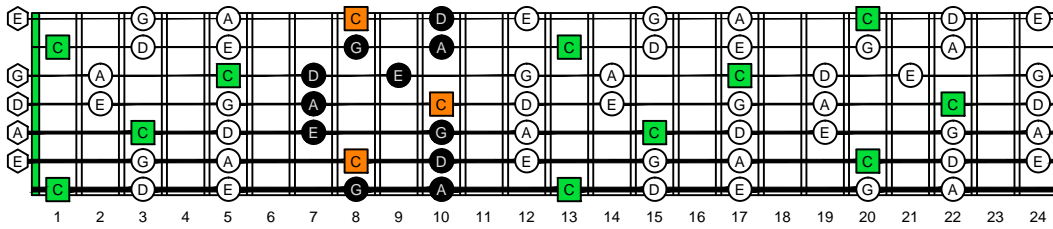

BAGED octaves (7-string guitar : Low B - BEADGBE) C natural - FINGERBOARD OCTAVE SHAPES

BAGED octaves (7-string guitar : Low B - BEADGBE) C pentatonic major scale - ENTIRE FINGERBOARD NOTE NAMES

BAGED octaves (7-string guitar : Low B - BEADGBE) C pentatonic major scale ENTIRE FINGERBOARD NOTE NAMES : 7B5B2 box shape

BAGED octaves (7-string guitar : Low B - BEADGBE) C pentatonic major scale ENTIRE FINGERBOARD NOTE NAMES : 5A3 box shape

BAGED octaves (7-string guitar : Low B - BEADGBE) C pentatonic major scale ENTIRE FINGERBOARD NOTE NAMES : 6G3G1 box shape

BAGED octaves (7-string guitar : Low B - BEADGBE) C pentatonic major scale ENTIRE FINGERBOARD NOTE NAMES : 6E4E1 box shape

BAGED octaves (7-string guitar : Low B - BEADGBE) C pentatonic major scale ENTIRE FINGERBOARD NOTE NAMES : 7D4D2 box shape

BAGED octaves (7-string guitar : Low B - BEADGBE) C pentatonic major scale ENTIRE FINGERBOARD NOTE NAMES : 7B5B2 box shape at 12