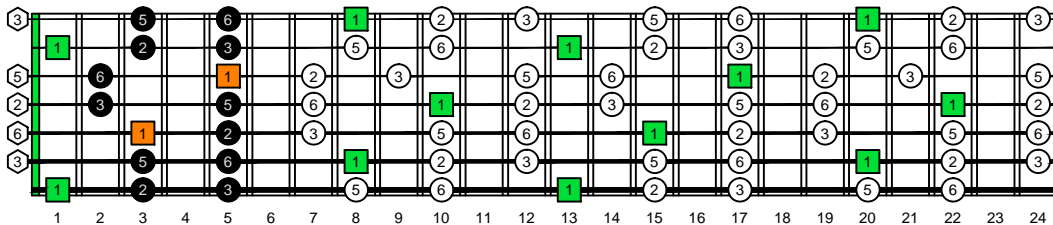

BAGED octaves (7-string guitar : *Low B* - BEADGBE) **C natural** - FINGERBOARD OCTAVE SHAPES

BAGED octaves (7-string guitar : *Low B* - BEADGBE) **C pentatonic major scale** - ENTIRE FINGERBOARD INTERVALS

BAGED octaves (7-string guitar : *Low B* - BEADGBE) **C pentatonic major scale** ENTIRE FINGERBOARD INTERVALS : **7B5B2** box shape

BAGED octaves (7-string guitar : *Low B* - BEADGBE) **C pentatonic major scale** ENTIRE FINGERBOARD INTERVALS : **5A3** box shape

BAGED octaves (7-string guitar : *Low B* - BEADGBE) **C pentatonic major scale** ENTIRE FINGERBOARD INTERVALS : **6G3G1** box shape

BAGED octaves (7-string guitar : *Low B* - BEADGBE) **C pentatonic major scale** ENTIRE FINGERBOARD INTERVALS : **6E4E1** box shape

BAGED octaves (7-string guitar : *Low B* - BEADGBE) **C pentatonic major scale** ENTIRE FINGERBOARD INTERVALS : **7D4D2** box shape

BAGED octaves (7-string guitar : *Low B* - BEADGBE) **C pentatonic major scale** ENTIRE FINGERBOARD INTERVALS : **7B5B2** box shape at 12