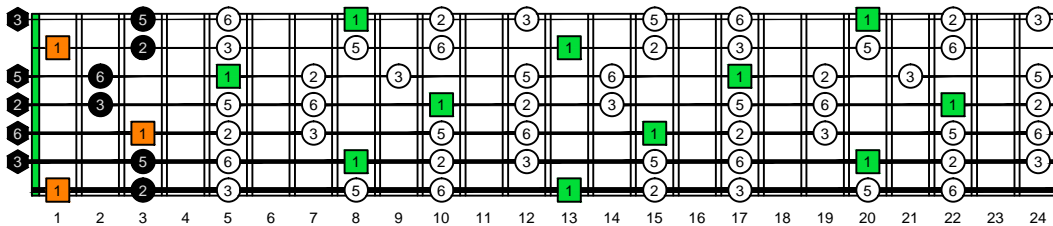

BAGED octaves (7-string guitar : *Low B* - BEADGBE) **C natural** - FINGERBOARD OCTAVE SHAPES

BAGED octaves (7-string guitar : *Low B* - BEADGBE) **C pentatonic major scale** - ENTIRE FINGERBOARD INTERVALS

BAGED octaves (7-string guitar : *Low B* - BEADGBE) **C pentatonic major scale** ENTIRE FINGERBOARD INTERVALS : **7B5B2** box shape

BAGED octaves (7-string guitar : *Low B* - BEADGBE) **C pentatonic major scale** ENTIRE FINGERBOARD INTERVALS : **5A3** box shape

BAGED octaves (7-string guitar : *Low B* - BEADGBE) **C pentatonic major scale** ENTIRE FINGERBOARD INTERVALS : **6G3G1** box shape

BAGED octaves (7-string guitar : *Low B* - BEADGBE) **C pentatonic major scale** ENTIRE FINGERBOARD INTERVALS : **6E4E1** box shape

BAGED octaves (7-string guitar : *Low B* - BEADGBE) **C pentatonic major scale** ENTIRE FINGERBOARD INTERVALS : **7D4D2** box shape

BAGED octaves (7-string guitar : *Low B* - BEADGBE) **C pentatonic major scale** ENTIRE FINGERBOARD INTERVALS : **7B5B2** box shape at 12