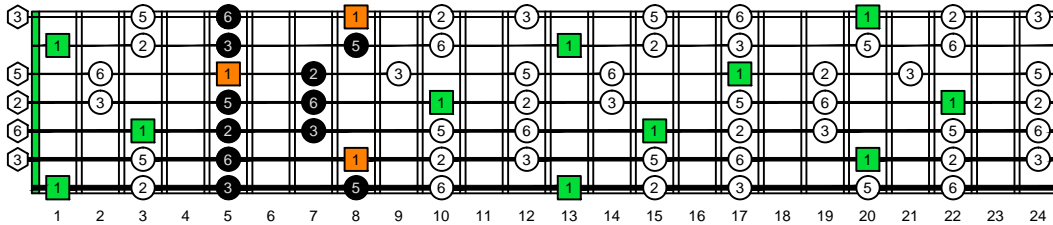

BAGED octaves (7-string guitar : *Low B* - BEADGBE) **C natural** - FINGERBOARD OCTAVE SHAPES

BAGED octaves (7-string guitar : *Low B* - BEADGBE) **C pentatonic major scale** - ENTIRE FINGERBOARD INTERVALS

BAGED octaves (7-string guitar : *Low B* - BEADGBE) **C pentatonic major scale** ENTIRE FINGERBOARD INTERVALS : **7B5B2** box shape

BAGED octaves (7-string guitar : *Low B* - BEADGBE) **C pentatonic major scale** ENTIRE FINGERBOARD INTERVALS : **5A3** box shape

BAGED octaves (7-string guitar : *Low B* - BEADGBE) **C pentatonic major scale** ENTIRE FINGERBOARD INTERVALS : **6G3G1** box shape

BAGED octaves (7-string guitar : *Low B* - BEADGBE) **C pentatonic major scale** ENTIRE FINGERBOARD INTERVALS : **6E4E1** box shape

BAGED octaves (7-string guitar : *Low B* - BEADGBE) **C pentatonic major scale** ENTIRE FINGERBOARD INTERVALS : **7D4D2** box shape

BAGED octaves (7-string guitar : *Low B* - BEADGBE) **C pentatonic major scale** ENTIRE FINGERBOARD INTERVALS : **7B5B2** box shape at 12