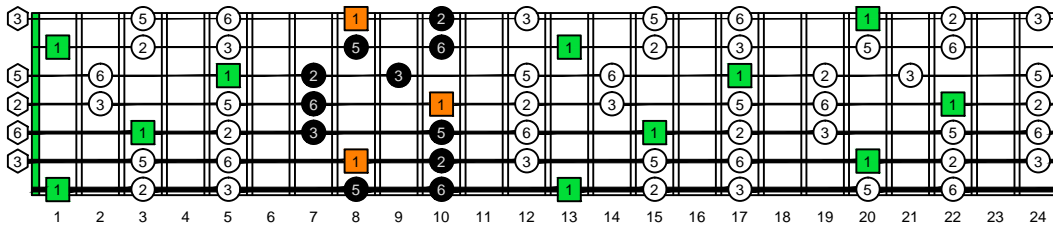

BAGED octaves (7-string guitar : *Low B* - BEADGBE) **C natural** - FINGERBOARD OCTAVE SHAPES

BAGED octaves (7-string guitar : *Low B* - BEADGBE) **C pentatonic major scale** - ENTIRE FINGERBOARD INTERVALS

BAGED octaves (7-string guitar : *Low B* - BEADGBE) **C pentatonic major scale** ENTIRE FINGERBOARD INTERVALS : **7B5B2** box shape

BAGED octaves (7-string guitar : *Low B* - BEADGBE) **C pentatonic major scale** ENTIRE FINGERBOARD INTERVALS : **5A3** box shape

BAGED octaves (7-string guitar : *Low B* - BEADGBE) **C pentatonic major scale** ENTIRE FINGERBOARD INTERVALS : **6G3G1** box shape

BAGED octaves (7-string guitar : *Low B* - BEADGBE) **C pentatonic major scale** ENTIRE FINGERBOARD INTERVALS : **6E4E1** box shape

BAGED octaves (7-string guitar : *Low B* - BEADGBE) **C pentatonic major scale** ENTIRE FINGERBOARD INTERVALS : **7D4D2** box shape

BAGED octaves (7-string guitar : *Low B* - BEADGBE) **C pentatonic major scale** ENTIRE FINGERBOARD INTERVALS : **7B5B2** box shape at 12