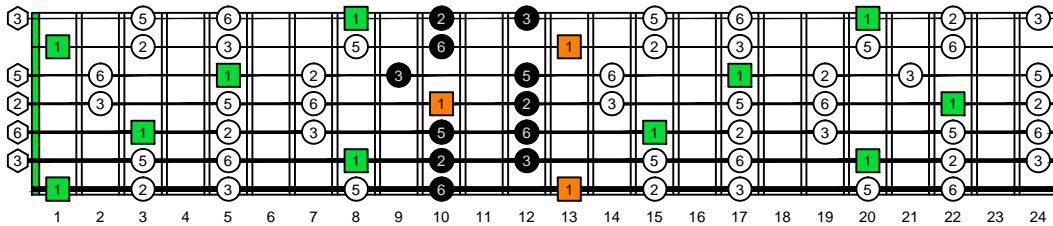

BAGED octaves (7-string guitar : *Low B* - BEADGBE) **C natural** - FINGERBOARD OCTAVE SHAPES

BAGED octaves (7-string guitar : *Low B* - BEADGBE) **C pentatonic major scale** - ENTIRE FINGERBOARD INTERVALS

BAGED octaves (7-string guitar : *Low B* - BEADGBE) **C pentatonic major scale** ENTIRE FINGERBOARD INTERVALS : **7B5B2** box shape

BAGED octaves (7-string guitar : *Low B* - BEADGBE) **C pentatonic major scale** ENTIRE FINGERBOARD INTERVALS : **5A3** box shape

BAGED octaves (7-string guitar : *Low B* - BEADGBE) **C pentatonic major scale** ENTIRE FINGERBOARD INTERVALS : **6G3G1** box shape

BAGED octaves (7-string guitar : *Low B* - BEADGBE) **C pentatonic major scale** ENTIRE FINGERBOARD INTERVALS : **6E4E1** box shape

BAGED octaves (7-string guitar : *Low B* - BEADGBE) **C pentatonic major scale** ENTIRE FINGERBOARD INTERVALS : **7D4D2** box shape

BAGED octaves (7-string guitar : *Low B* - BEADGBE) **C pentatonic major scale** ENTIRE FINGERBOARD INTERVALS : **7B5B2** box shape at 12