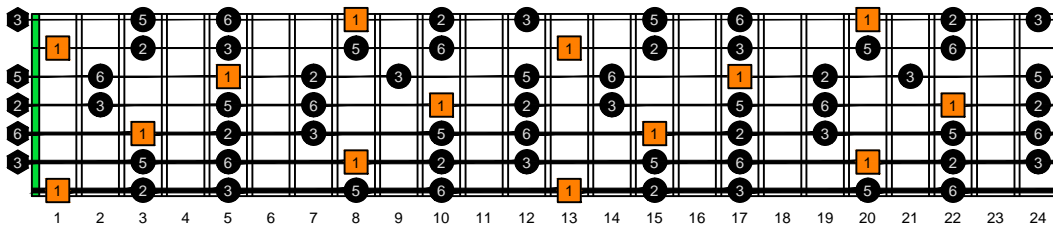

BAGED octaves (7-string guitar : *Low B* - BEADGBE) **C natural** - FINGERBOARD OCTAVE SHAPES

BAGED octaves (7-string guitar : *Low B* - BEADGBE) **C pentatonic major scale** - ENTIRE FINGERBOARD INTERVALS

BAGED octaves (7-string guitar : *Low B* - BEADGBE) **C pentatonic major scale** ENTIRE FINGERBOARD INTERVALS : **7B5B2** box shape

BAGED octaves (7-string guitar : *Low B* - BEADGBE) **C pentatonic major scale** ENTIRE FINGERBOARD INTERVALS : **5A3** box shape

BAGED octaves (7-string guitar : *Low B* - BEADGBE) **C pentatonic major scale** ENTIRE FINGERBOARD INTERVALS : **6G3G1** box shape

BAGED octaves (7-string guitar : *Low B* - BEADGBE) **C pentatonic major scale** ENTIRE FINGERBOARD INTERVALS : **6E4E1** box shape

BAGED octaves (7-string guitar : *Low B* - BEADGBE) **C pentatonic major scale** ENTIRE FINGERBOARD INTERVALS : **7D4D2** box shape

BAGED octaves (7-string guitar : *Low B* - BEADGBE) **C pentatonic major scale** ENTIRE FINGERBOARD INTERVALS : **7B5B2** box shape at 12