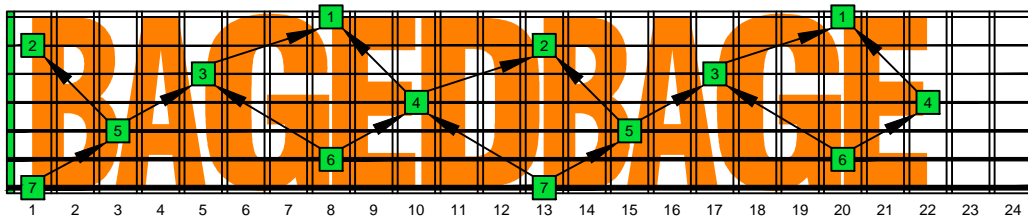

BAGED octaves (7-string guitar : *Low B* - BEADGBE) **C natural** - FINGERBOARD OCTAVE SHAPES

BAGED octaves (7-string guitar : *Low B* - BEADGBE) **C pentatonic major scale** - ENTIRE FINGERBOARD INTERVALS

BAGED octaves (7-string guitar : *Low B* - BEADGBE) **C pentatonic major scale** ENTIRE FINGERBOARD INTERVALS : **7B5B2** box shape

BAGED octaves (7-string guitar : *Low B* - BEADGBE) **C pentatonic major scale** ENTIRE FINGERBOARD INTERVALS : **5A3** box shape

BAGED octaves (7-string guitar : *Low B* - BEADGBE) **C pentatonic major scale** ENTIRE FINGERBOARD INTERVALS : **6G3G1** box shape

BAGED octaves (7-string guitar : *Low B* - BEADGBE) **C pentatonic major scale** ENTIRE FINGERBOARD INTERVALS : **6E4E1** box shape

BAGED octaves (7-string guitar : *Low B* - BEADGBE) **C pentatonic major scale** ENTIRE FINGERBOARD INTERVALS : **7D4D2** box shape

BAGED octaves (7-string guitar : *Low B* - BEADGBE) **C pentatonic major scale** ENTIRE FINGERBOARD INTERVALS : **7B5B2** box shape at 12