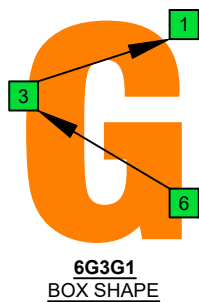

C major blues scale  
BAGED  
octaves  
box shapes  
7-string guitar  
Low B - BEADGBE

www.cagedoctaves.com

Zon Brookes

BAGED octaves (7-string guitar : Low B - BEADGBE) C major blues scale : 6G3G1 box shape

BAGED octaves (7-string guitar : Low B - BEADGBE) C major blues scale ENTIRE FINGERBOARD NOTE NAMES : 6G3G1 box shape

BAGED octaves (7-string guitar : Low B - BEADGBE) C major blues scale ENTIRE FINGERBOARD INTERVALS : 6G3G1 box shape