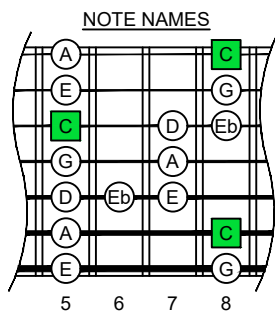

C major blues scale  
BAGED  
octaves  
box shapes  
7-string guitar  
Low B - BEADGBE

www.cagedoctaves.com

Zon Brookes

BAGED octaves (7-string guitar : Low B - BEADGBE) C major blues scale : 6G3G1 box shape

BAGED octaves (7-string guitar : Low B - BEADGBE) C major blues scale ENTIRE FINGERBOARD NOTE NAMES : 6G3G1 box shape

BAGED octaves (7-string guitar : Low B - BEADGBE) C major blues scale ENTIRE FINGERBOARD INTERVALS : 6G3G1 box shape