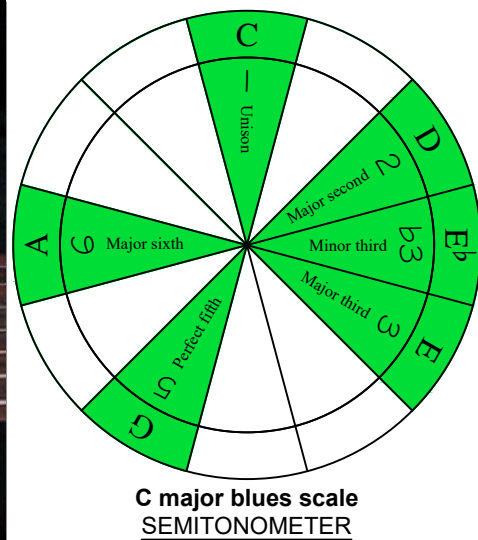

C major blues scale  
BAGED  
octaves  
box shapes  
7-string guitar  
Low B - BEADGBE

www.cagedoctaves.com

Zon Brookes

BAGED octaves (7-string guitar : Low B - BEADGBE) C major blues scale : 6G3G1 box shape

BAGED octaves (7-string guitar : Low B - BEADGBE) C major blues scale ENTIRE FINGERBOARD NOTE NAMES : 6G3G1 box shape

BAGED octaves (7-string guitar : Low B - BEADGBE) C major blues scale ENTIRE FINGERBOARD INTERVALS : 6G3G1 box shape