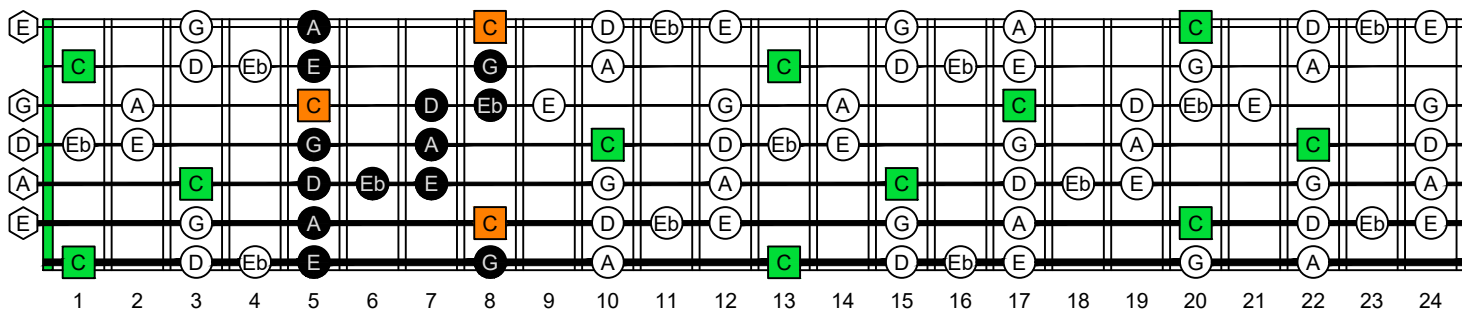

C major blues scale  
BAGED  
octaves  
box shapes  
7-string guitar  
Low B - BEADGBE

www.cagedoctaves.com

Zon Brookes

BAGED octaves (7-string guitar : Low B - BEADGBE) C major blues scale : 6G3G1 box shape

BAGED octaves (7-string guitar : Low B - BEADGBE) C major blues scale ENTIRE FINGERBOARD NOTE NAMES : 6G3G1 box shape

BAGED octaves (7-string guitar : Low B - BEADGBE) C major blues scale ENTIRE FINGERBOARD INTERVALS : 6G3G1 box shape