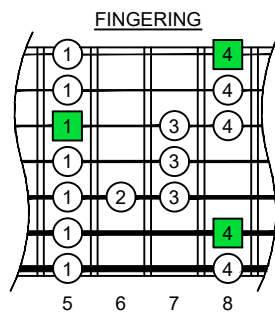

C major blues scale  
BAGED  
octaves  
box shapes  
7-string guitar  
Low B - BEADGBE

www.cagedoctaves.com

Zon Brookes

BAGED octaves (7-string guitar : Low B - BEADGBE) C major blues scale : 6G3G1 box shape

BAGED octaves (7-string guitar : Low B - BEADGBE) C major blues scale ENTIRE FINGERBOARD NOTE NAMES : 6G3G1 box shape

BAGED octaves (7-string guitar : Low B - BEADGBE) C major blues scale ENTIRE FINGERBOARD INTERVALS : 6G3G1 box shape