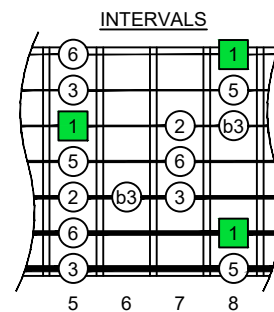

C major blues scale  
BAGED  
octaves  
box shapes  
7-string guitar  
Low B - BEADGBE

www.cagedoctaves.com

Zon Brookes

BAGED octaves (7-string guitar : Low B - BEADGBE) C major blues scale : 6G3G1 box shape

BAGED octaves (7-string guitar : Low B - BEADGBE) C major blues scale ENTIRE FINGERBOARD NOTE NAMES : 6G3G1 box shape

BAGED octaves (7-string guitar : Low B - BEADGBE) C major blues scale ENTIRE FINGERBOARD INTERVALS : 6G3G1 box shape