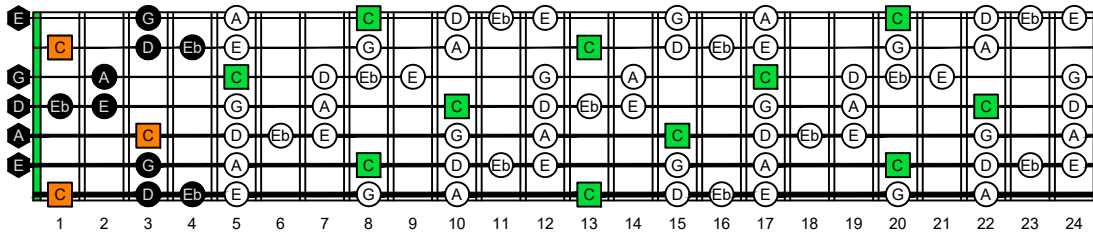

BAGED octaves (7-string guitar : Low B - BEADGBE) **C natural** - FINGERBOARD OCTAVE SHAPES

BAGED octaves (7-string guitar : Low B - BEADGBE) **C major blues scale** - ENTIRE FINGERBOARD NOTE NAMES

BAGED octaves (7-string guitar : Low B - BEADGBE) **C major blues scale** ENTIRE FINGERBOARD NOTE NAMES : **7B5B2** box shape

BAGED octaves (7-string guitar : Low B - BEADGBE) **C major blues scale** ENTIRE FINGERBOARD NOTE NAMES : **5A3** box shape

BAGED octaves (7-string guitar : Low B - BEADGBE) **C major blues scale** ENTIRE FINGERBOARD NOTE NAMES : **6G3G1** box shape

BAGED octaves (7-string guitar : Low B - BEADGBE) **C major blues scale** ENTIRE FINGERBOARD NOTE NAMES : **6E4E1** box shape

BAGED octaves (7-string guitar : Low B - BEADGBE) **C major blues scale** ENTIRE FINGERBOARD NOTE NAMES : **7D4D2** box shape

BAGED octaves (7-string guitar : Low B - BEADGBE) **C major blues scale** ENTIRE FINGERBOARD NOTE NAMES : **7B5B2** box shape at 12