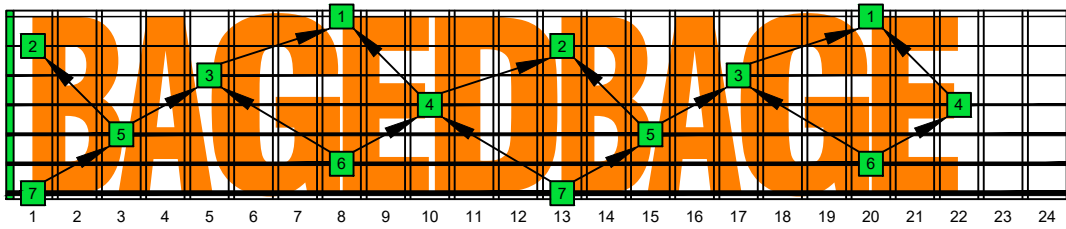

BAGED octaves (7-string guitar : Low B - BEADGBE) **C natural** - FINGERBOARD OCTAVE SHAPES

BAGED octaves (7-string guitar : Low B - BEADGBE) **C major blues scale** - ENTIRE FINGERBOARD NOTE NAMES

BAGED octaves (7-string guitar : Low B - BEADGBE) **C major blues scale** ENTIRE FINGERBOARD NOTE NAMES : **7B5B2** box shape

BAGED octaves (7-string guitar : Low B - BEADGBE) **C major blues scale** ENTIRE FINGERBOARD NOTE NAMES : **5A3** box shape

BAGED octaves (7-string guitar : Low B - BEADGBE) **C major blues scale** ENTIRE FINGERBOARD NOTE NAMES : **6G3G1** box shape

BAGED octaves (7-string guitar : Low B - BEADGBE) **C major blues scale** ENTIRE FINGERBOARD NOTE NAMES : **6E4E1** box shape

BAGED octaves (7-string guitar : Low B - BEADGBE) **C major blues scale** ENTIRE FINGERBOARD NOTE NAMES : **7D4D2** box shape

BAGED octaves (7-string guitar : Low B - BEADGBE) **C major blues scale** ENTIRE FINGERBOARD NOTE NAMES : **7B5B2** box shape at 12