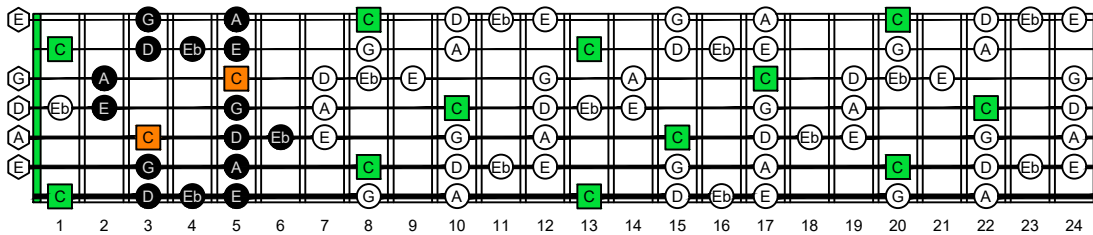

BAGED octaves (7-string guitar : Low B - BEADGBE) **C natural** - FINGERBOARD OCTAVE SHAPES

BAGED octaves (7-string guitar : Low B - BEADGBE) **C major blues scale** - ENTIRE FINGERBOARD NOTE NAMES

BAGED octaves (7-string guitar : Low B - BEADGBE) **C major blues scale** ENTIRE FINGERBOARD NOTE NAMES : **7B5B2** box shape

BAGED octaves (7-string guitar : Low B - BEADGBE) **C major blues scale** ENTIRE FINGERBOARD NOTE NAMES : **5A3** box shape

BAGED octaves (7-string guitar : Low B - BEADGBE) **C major blues scale** ENTIRE FINGERBOARD NOTE NAMES : **6G3G1** box shape

BAGED octaves (7-string guitar : Low B - BEADGBE) **C major blues scale** ENTIRE FINGERBOARD NOTE NAMES : **6E4E1** box shape

BAGED octaves (7-string guitar : Low B - BEADGBE) **C major blues scale** ENTIRE FINGERBOARD NOTE NAMES : **7D4D2** box shape

BAGED octaves (7-string guitar : Low B - BEADGBE) **C major blues scale** ENTIRE FINGERBOARD NOTE NAMES : **7B5B2** box shape at 12