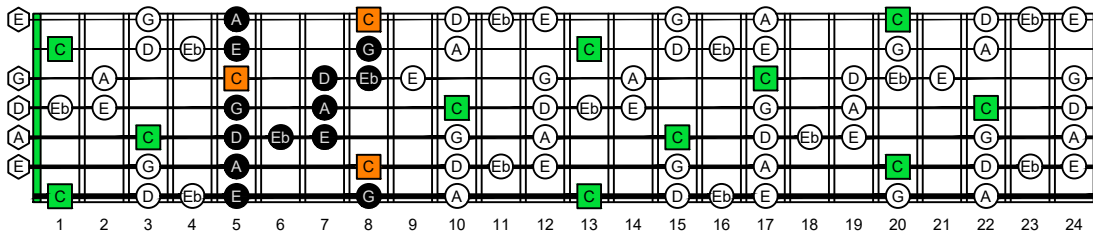

BAGED octaves (7-string guitar : Low B - BEADGBE) **C natural** - FINGERBOARD OCTAVE SHAPES

BAGED octaves (7-string guitar : Low B - BEADGBE) **C major blues scale** - ENTIRE FINGERBOARD NOTE NAMES

BAGED octaves (7-string guitar : Low B - BEADGBE) **C major blues scale** ENTIRE FINGERBOARD NOTE NAMES : **7B5B2** box shape

BAGED octaves (7-string guitar : Low B - BEADGBE) **C major blues scale** ENTIRE FINGERBOARD NOTE NAMES : **5A3** box shape

BAGED octaves (7-string guitar : Low B - BEADGBE) **C major blues scale** ENTIRE FINGERBOARD NOTE NAMES : **6G3G1** box shape

BAGED octaves (7-string guitar : Low B - BEADGBE) **C major blues scale** ENTIRE FINGERBOARD NOTE NAMES : **6E4E1** box shape

BAGED octaves (7-string guitar : Low B - BEADGBE) **C major blues scale** ENTIRE FINGERBOARD NOTE NAMES : **7D4D2** box shape

BAGED octaves (7-string guitar : Low B - BEADGBE) **C major blues scale** ENTIRE FINGERBOARD NOTE NAMES : **7B5B2** box shape at 12