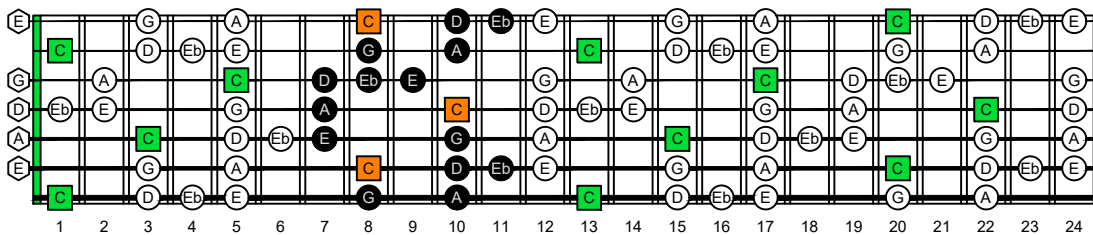

BAGED octaves (7-string guitar : Low B - BEADGBE) **C natural** - FINGERBOARD OCTAVE SHAPES

BAGED octaves (7-string guitar : Low B - BEADGBE) **C major blues scale** - ENTIRE FINGERBOARD NOTE NAMES

BAGED octaves (7-string guitar : Low B - BEADGBE) **C major blues scale** ENTIRE FINGERBOARD NOTE NAMES : **7B5B2** box shape

BAGED octaves (7-string guitar : Low B - BEADGBE) **C major blues scale** ENTIRE FINGERBOARD NOTE NAMES : **5A3** box shape

BAGED octaves (7-string guitar : Low B - BEADGBE) **C major blues scale** ENTIRE FINGERBOARD NOTE NAMES : **6G3G1** box shape

BAGED octaves (7-string guitar : Low B - BEADGBE) **C major blues scale** ENTIRE FINGERBOARD NOTE NAMES : **6E4E1** box shape

BAGED octaves (7-string guitar : Low B - BEADGBE) **C major blues scale** ENTIRE FINGERBOARD NOTE NAMES : **7D4D2** box shape

BAGED octaves (7-string guitar : Low B - BEADGBE) **C major blues scale** ENTIRE FINGERBOARD NOTE NAMES : **7B5B2** box shape at 12