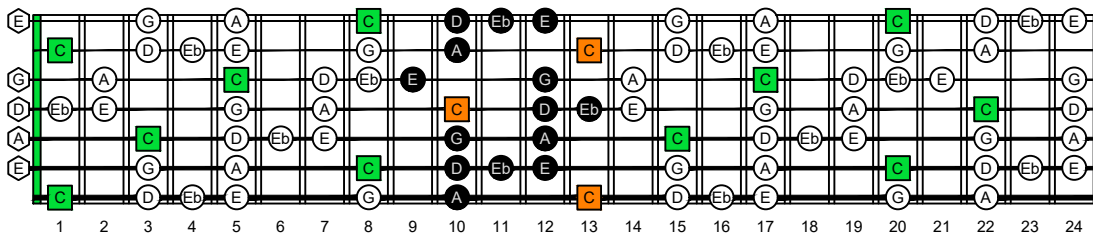

BAGED octaves (7-string guitar : Low B - BEADGBE) **C natural** - FINGERBOARD OCTAVE SHAPES

BAGED octaves (7-string guitar : Low B - BEADGBE) **C major blues scale** - ENTIRE FINGERBOARD NOTE NAMES

BAGED octaves (7-string guitar : Low B - BEADGBE) **C major blues scale** ENTIRE FINGERBOARD NOTE NAMES : **7B5B2** box shape

BAGED octaves (7-string guitar : Low B - BEADGBE) **C major blues scale** ENTIRE FINGERBOARD NOTE NAMES : **5A3** box shape

BAGED octaves (7-string guitar : Low B - BEADGBE) **C major blues scale** ENTIRE FINGERBOARD NOTE NAMES : **6G3G1** box shape

BAGED octaves (7-string guitar : Low B - BEADGBE) **C major blues scale** ENTIRE FINGERBOARD NOTE NAMES : **6E4E1** box shape

BAGED octaves (7-string guitar : Low B - BEADGBE) **C major blues scale** ENTIRE FINGERBOARD NOTE NAMES : **7D4D2** box shape

BAGED octaves (7-string guitar : Low B - BEADGBE) **C major blues scale** ENTIRE FINGERBOARD NOTE NAMES : **7B5B2** box shape at 12