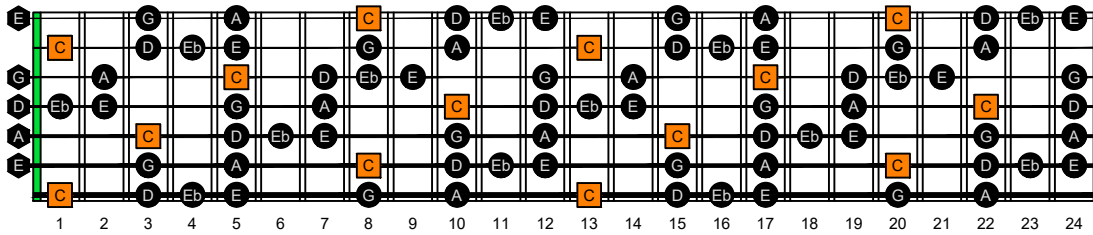

BAGED octaves (7-string guitar : Low B - BEADGBE) **C natural** - FINGERBOARD OCTAVE SHAPES

BAGED octaves (7-string guitar : Low B - BEADGBE) **C major blues scale** - ENTIRE FINGERBOARD NOTE NAMES

BAGED octaves (7-string guitar : Low B - BEADGBE) **C major blues scale** ENTIRE FINGERBOARD NOTE NAMES : **7B5B2** box shape

BAGED octaves (7-string guitar : Low B - BEADGBE) **C major blues scale** ENTIRE FINGERBOARD NOTE NAMES : **5A3** box shape

BAGED octaves (7-string guitar : Low B - BEADGBE) **C major blues scale** ENTIRE FINGERBOARD NOTE NAMES : **6G3G1** box shape

BAGED octaves (7-string guitar : Low B - BEADGBE) **C major blues scale** ENTIRE FINGERBOARD NOTE NAMES : **6E4E1** box shape

BAGED octaves (7-string guitar : Low B - BEADGBE) **C major blues scale** ENTIRE FINGERBOARD NOTE NAMES : **7D4D2** box shape

BAGED octaves (7-string guitar : Low B - BEADGBE) **C major blues scale** ENTIRE FINGERBOARD NOTE NAMES : **7B5B2** box shape at 12