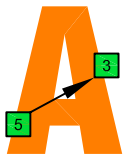

Am

CHORD SHAPE

FIGURE No. 10.02e

Am

TAB

5	3	2	0	0	0
---	---	---	---	---	---

FINGERING (at nut)

Am

ARPEGGIO BOX SHAPE

FIGURE No. 10.02f

TAB

2	0	0	3	2	2	1	0	0	1	2	2	3	0	0	2
0	0	0	3	2	2	1	0	0	1	2	2	3	0	0	0

Drawing name: C: GUITAR STUFF guitar A natural minor Ashapeoct Amchordsound.dwg

A

natural minor

BOX SHAPE