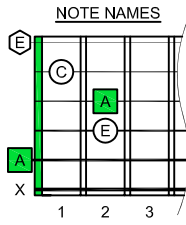

Am

CHORD SHAPE

FIGURE No. 10.02e

Am

TAB

5	3	2	0	0	0
---	---	---	---	---	---

FINGERING (at nut)

Am

ARPEGGIO BOX SHAPE

FIGURE No. 10.02f

TAB

2	0	0	3	2	2	1	0	0	1	2	2	3	0	0	2
0	0	0	3	2	2	1	0	0	1	2	2	3	0	0	0

Drawing name: C: GUITAR STUFF guitar A natural minor Ashapeoct Amchordsound.dwg

A

natural minor

BOX SHAPE

FIGURE No. 10.02g

TAB

2	0	0	1	3	0	1	3	3	1	0	3	1	0	2	0	3	2	0	3	2	0	3	1	0	2	
0	0	1	3	0	2	3	0	2	3	0	2	3	0	2	3	0	2	3	0	2	3	0	2	3	0	0

A

pentatonic minor

BOX SHAPE

FIGURE No. 10.02h

TAB