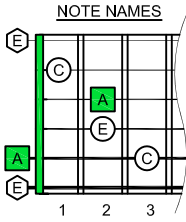

Am

CHORD SHAPE

FIGURE No. 10.02e

Am

TAB

5	3	2	0	0	0
---	---	---	---	---	---

FINGERING (at nut)

Am

ARPEGGIO BOX SHAPE

FIGURE No. 10.02f

TAB

2	0	0	3	2	2	1	0	0	1	2	2	3	0	0	2
0	0	0	3	2	2	1	0	0	1	2	2	3	0	0	0

Drawing name: C: GUITAR STUFF guitar A natural minor Ashapeoct Amchordsound.dwg

A

natural minor

BOX SHAPE

FIGURE No. 10.02g

TAB

2	0	0	1	3	0	1	3	3	1	0	3	1	0	2	0	3	2	0	3	2	0	3	1	0	2	
0	0	1	3	0	2	3	0	2	3	0	2	3	0	2	3	0	2	3	0	2	3	0	2	3	0	0

A

pentatonic minor

BOX SHAPE

FIGURE No. 10.02h

TAB