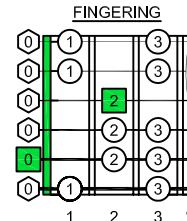

Am

CHORD SHAPE

FIGURE No. 10.02e

Am

TAB

5	3	2	0	0	0
---	---	---	---	---	---

FINGERING (at nut)

Am

ARPEGGIO BOX SHAPE

FIGURE No. 10.02f

TAB

2	0	0	3	2	2	1	0	0	1	2	2	3	0	0	2
0	0	0	3	2	2	1	0	0	1	2	2	3	0	0	0

Drawing name: C: GUITAR STUFF guitar A natural minor Ashapeoct Amchordsound.dwg

A

natural minor

BOX SHAPE

FIGURE No. 10.02g

TAB

2	0	0	1	3	0	1	3	3	1	0	3	1	0	2	0	3	2	0	3	2	0	3	1	0	2	
0	0	1	3	0	2	3	0	2	3	0	2	3	0	2	3	0	2	3	0	2	3	0	2	3	0	0

A

pentatonic minor

BOX SHAPE

FIGURE No. 10.02h

TAB