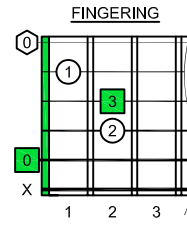

Am

CHORD SHAPE

FIGURE No. 10.02e

Am

TAB

5	3	2	0	0	0
---	---	---	---	---	---

FINGERING (at nut)

Am

ARPEGGIO BOX SHAPE

FIGURE No. 10.02f

TAB

2	0	0	3	2	2	1	0	0	1	2	2	3	0	0	2
0	0	0	3	2	2	1	0	0	1	2	2	3	0	0	0

Drawing name: C: GUITAR STUFF guitar A natural minor Ashapeoct Amchordsound.dwg

A

natural minor

BOX SHAPE