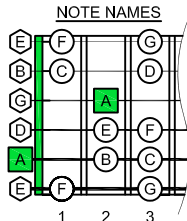

Am

CHORD SHAPE

FIGURE No. 10.02e

Am

TAB

5	3	2	0	0	0
---	---	---	---	---	---

FINGERING (at nut)

Am

ARPEGGIO BOX SHAPE

FIGURE No. 10.02f

TAB

2	0	0	3	2	2	1	0	0	1	2	2	3	0	0	2
0	0	0	3	2	2	1	0	0	1	2	2	3	0	0	0

Drawing name: C: GUITAR STUFF guitar A natural minor Ashapeoct Amchordsound.dwg

A

natural minor

BOX SHAPE

FIGURE No. 10.02g

TAB

2	0	0	1	3	0	1	3	3	1	0	3	1	0	2	0	3	2	0	3	2	0	3	1	0	2	
0	0	1	3	0	2	3	0	2	3	0	2	3	0	2	3	0	2	3	0	2	3	0	2	3	0	0

A

pentatonic minor

BOX SHAPE

FIGURE No. 10.02h

TAB