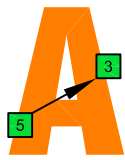

Am

CHORD SHAPE

FIGURE No. 10.02e

Am

TAB

5	3	2	0	0	0
---	---	---	---	---	---

FINGERING (at nut)

Am

ARPEGGIO BOX SHAPE

FIGURE No. 10.02f

TAB

2	0	0	3	2	2	1	0	0	1	2	2	3	0	0	2
0	0	0	3	2	2	1	0	0	1	2	2	3	0	0	0

Drawing name: C: GUITAR STUFF guitar A natural minor Ashapeoct Amchordsound.dwg

A

natural minor

BOX SHAPE