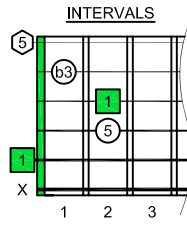

Am

CHORD SHAPE

FIGURE No. 10.02e

Am

TAB

5	3	2	0	0	0
---	---	---	---	---	---

FINGERING (at nut)

Am

ARPEGGIO BOX SHAPE

FIGURE No. 10.02f

TAB

2	0	0	3	2	2	1	0	0	1	2	2	3	0	0	2
0	0	0	3	2	2	1	0	0	1	2	2	3	0	0	0

Drawing name: C: GUITAR STUFF guitar A natural minor Ashapeoct Amchordsound.dwg

A

natural minor

BOX SHAPE

FIGURE No. 10.02g

TAB

2	0	0	1	3	0	1	3	3	1	0	3	1	0	2	0	3	2	0	3	2	0	3	1	0	2	
0	0	1	3	0	2	3	0	2	3	0	2	3	0	2	3	0	2	3	0	2	3	0	2	3	0	0

A

pentatonic minor

BOX SHAPE

FIGURE No. 10.02h

TAB