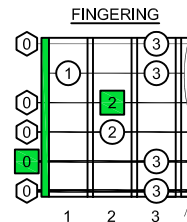

ARPEGGIO BOX SHAPE

FIGURE No. 10.02f

TAB

2	0	0	3	2	2	1	0	0	1	2	2	3	0	0	2
0	0	0	3	2	2	1	0	0	1	2	2	3	0	0	0

Drawing name: C: GUITAR STUFF guitar A natural minor Ashapeoct Amchordsound.dwg

A

natural minor

BOX SHAPE

FIGURE No. 10.02g

TAB

2	0	0	1	3	0	1	3	3	1	0	3	1	0	2	0	3	2	0	3	2	0	3	1	0	2	
0	0	1	3	0	2	3	0	2	3	0	2	3	0	2	3	0	2	3	0	2	3	0	2	3	0	0

A

pentatonic minor

BOX SHAPE

FIGURE No. 10.02h

TAB

2	0	0	3	0	3	3	0	3	3	0	3	1	2	0	2	0	3	0	3	0				
0	0	3	0	3	0	2	0	2	1	3	0	3	0	3	1	2	0	2	0	3	0	3	0	0