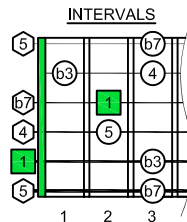

Am

CHORD SHAPE

FIGURE No. 10.02e

Am

TAB

5	3	2	0	0	0
---	---	---	---	---	---

FINGERING (at nut)

Am

ARPEGGIO BOX SHAPE

FIGURE No. 10.02f

TAB

2	0	0	3	2	2	1	0	0	1	2	2	3	0	0	2
0	0	0	3	2	2	1	0	0	1	2	2	3	0	0	0

Drawing name: C: GUITAR STUFF guitar A natural minor Ashapeoct Amchordsound.dwg

A

natural minor

BOX SHAPE

FIGURE No. 10.02g

TAB

2	0	0	1	3	0	1	3	3	1	0	3	1	0	2	0	3	2	0	3	2	0	3	1	0	2	
0	0	1	3	0	2	3	0	2	3	0	2	3	0	2	3	0	2	3	0	2	3	0	2	3	0	0

A

pentatonic minor

BOX SHAPE

FIGURE No. 10.02h

TAB

2	0	0	3	0	3	3	0	3	3	0	3	1	2	0	2	0	3	0	3	0				
0	0	3	0	3	0	2	0	2	1	3	0	3	0	3	1	2	0	2	0	3	0	3	0	0