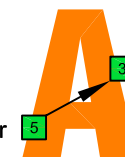

Am

CHORD SHAPE

FIGURE No. 10.02e

Am

TAB

5	3	2	0	0	0
---	---	---	---	---	---

FINGERING (at nut)

Am

ARPEGGIO BOX SHAPE

FIGURE No. 10.02f

TAB

2	0	0	3	2	2	1	0	0	1	2	2	3	0	0	2
0	0	0	3	2	2	1	0	0	1	2	2	3	0	0	0

Drawing name: C: GUITAR STUFF guitar A natural minor Ashapeoct Amchordsound.dwg

A

natural minor

BOX SHAPE

FIGURE No. 10.02g

TAB

2	0	0	1	3	0	1	3	3	1	0	3	1	0	2	0	3	2	0	3	2	0	3	1	0	2	
0	0	1	3	0	2	3	0	2	3	0	2	3	0	2	3	0	2	3	0	2	3	0	2	3	0	0

A

pentatonic minor

BOX SHAPE

FIGURE No. 10.02h

TAB