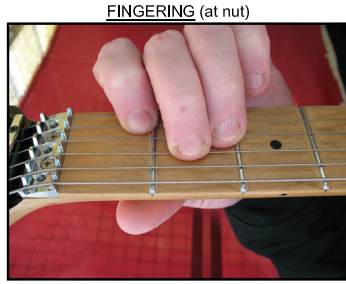

Am

CHORD SHAPE

FIGURE No. 10.02e

Am

TAB

5	3	2	0	0	0
---	---	---	---	---	---

FINGERING (at nut)

Am

ARPEGGIO BOX SHAPE

FIGURE No. 10.02f

TAB

2	0	0	3	2	2	1	0	0	1	2	2	3	0	0	2
0	0	0	3	2	2	1	0	0	1	2	2	3	0	0	0

Drawing name: C: GUITAR STUFF guitar A natural minor Ashapeoct Amchordsound.dwg

A

natural minor

BOX SHAPE