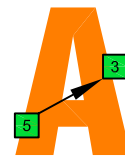

Am

CHORD SHAPE

FIGURE No. 10.02e

Am

TAB

5	3	2	0	0	0
---	---	---	---	---	---

FINGERING (at nut)

Am

ARPEGGIO BOX SHAPE

FIGURE No. 10.02f

TAB

2	0	0	3	2	2	1	0	0	1	2	2	3	0	0	2
0	0	0	3	2	2	1	0	0	1	2	2	3	0	0	0

Drawing name: C: GUITAR STUFF guitar A natural minor Ashapeoct Amchordsound.dwg

A

natural minor

BOX SHAPE

FIGURE No. 10.02g

TAB

2	0	0	1	3	0	1	3	3	1	0	3	1	0	2	0	3	2	0	3	2	0	3	1	0	2	
0	0	1	3	0	2	3	0	2	3	0	2	3	0	2	3	0	2	3	0	2	3	0	2	3	0	0

A

pentatonic minor

BOX SHAPE

FIGURE No. 10.02h

TAB