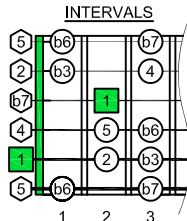

Am

CHORD SHAPE

FIGURE No. 10.02e

Am

TAB

5	3	2	0	0	0
---	---	---	---	---	---

FINGERING (at nut)

Am

ARPEGGIO BOX SHAPE

FIGURE No. 10.02f

TAB

2	0	0	3	2	2	1	0	0	1	2	2	3	0	0	2
0	0	0	3	2	2	1	0	0	1	2	2	3	0	0	0

Drawing name: C: GUITAR STUFF guitar A natural minor Ashapeoct Amchordsound.dwg

A

natural minor

BOX SHAPE

FIGURE No. 10.02g

TAB

2	0	0	1	3	0	1	3	3	1	0	3	1	0	2	0	3	2	0	3	2	0	3	1	0	2	
0	0	1	3	0	2	3	0	2	3	0	2	3	0	2	3	0	2	3	0	2	3	0	2	3	0	0

A

pentatonic minor

BOX SHAPE

FIGURE No. 10.02h

TAB