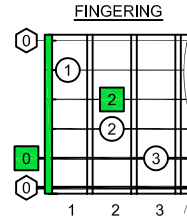

Am

CHORD SHAPE

FIGURE No. 10.02e

Am

TAB

5	3	2	0	0	0
---	---	---	---	---	---

FINGERING (at nut)

Am

ARPEGGIO BOX SHAPE

FIGURE No. 10.02f

TAB

2	0	0	3	2	2	1	0	0	1	2	2	3	0	0	2
0	0	0	3	2	2	1	0	0	1	2	2	3	0	0	0

Drawing name: C: GUITAR STUFF guitar A natural minor Ashapeoct Amchordsound.dwg

A

natural minor

BOX SHAPE

FIGURE No. 10.02g

TAB

2	0	0	1	3	0	1	3	3	1	0	3	1	0	2	0	3	2	0	3	2	0	3	1	0	2	
0	0	1	3	0	2	3	0	2	3	0	2	3	0	2	3	0	2	3	0	2	3	0	2	3	0	0

A

pentatonic minor

BOX SHAPE

FIGURE No. 10.02h

TAB