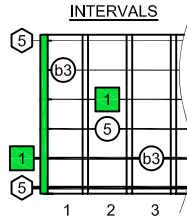

Am

CHORD SHAPE

FIGURE No. 10.02e

Am

TAB

5	3	2	0	0	0
---	---	---	---	---	---

FINGERING (at nut)

Am

ARPEGGIO BOX SHAPE

FIGURE No. 10.02f

TAB

2	0	0	3	2	2	1	0	0	1	2	2	3	0	0	2
0	0	0	3	2	2	1	0	0	1	2	2	3	0	0	0

Drawing name: C: GUITAR STUFF guitar A natural minor Ashapeoct Amchordsound.dwg

A

natural minor

BOX SHAPE

FIGURE No. 10.02g

TAB

2	0	0	1	3	0	1	3	3	1	0	3	1	0	2	0	3	2	0	3	2	0	3	1	0	2	
0	0	1	3	0	2	3	0	2	3	0	2	3	0	2	3	0	2	3	0	2	3	0	2	3	0	0

A

pentatonic minor

BOX SHAPE

FIGURE No. 10.02h

TAB