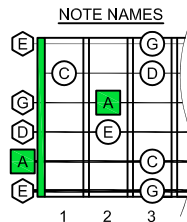

Am

CHORD SHAPE

FIGURE No. 10.02e

Am

TAB

5	3	2	0	0	0
---	---	---	---	---	---

FINGERING (at nut)

Am

ARPEGGIO BOX SHAPE

FIGURE No. 10.02f

TAB

2	0	0	3	2	2	1	0	0	1	2	2	3	0	0	2
0	0	0	3	2	2	1	0	0	1	2	2	3	0	0	0

Drawing name: C: GUITAR STUFF guitar A natural minor Ashapeoct Amchordsound.dwg

A

natural minor

BOX SHAPE

FIGURE No. 10.02g

TAB

2	0	0	1	3	0	1	3	3	1	0	3	1	0	2	0	3	2	0	3	2	0	3	1	0	2	
0	0	1	3	0	2	3	0	2	3	0	2	3	0	2	3	0	2	3	0	2	3	0	2	3	0	0

A

pentatonic minor

BOX SHAPE

FIGURE No. 10.02h

TAB

2	0	0	3	0	3	3	0	3	3	0	3	1	2	0	2	0	3	0	3	0				
0	0	3	0	3	0	2	0	2	1	3	0	3	0	3	1	2	0	2	0	3	0	3	0	0