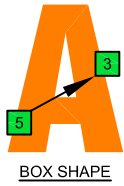

natural minor

FIGURE No. 10.07g

T
A
B

A

antonic minor

FIGURE No. 10.07h

T
A
B

Drawing name: C:\GUITAR STUFF\guitar A natural minor\A shape\Amchordsoundat12.dwg