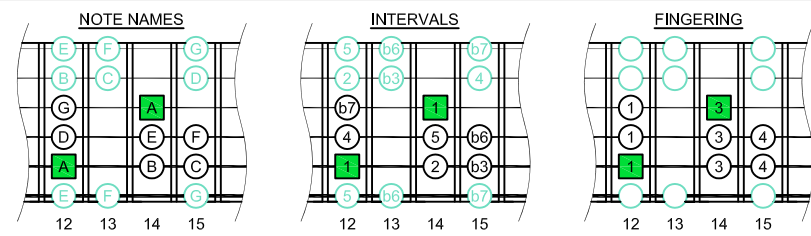

Drawing name: C: GUITAR STUFF guitar A natural minor A shapeoctAmchordsoundat12.dwg

**FIGURE No. 10.07a**

1

TAB

14
12

Am

**FIGURE No. 10.07b**

1

TAB

14	14	14	14	14	
12	12-15	14	14	15-12	12

**FIGURE No. 10.07c**

A natural minor

1

TAB

14	14	14	14	14			
12	12-14-15	12-14-15	12-14	14-12	15-14-12	15-14-12	14

**FIGURE No. 10.07d**