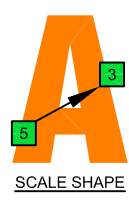

Drawing name: C: GUITAR STUFF guitar A natural minor A shapeoctAmchordsoundat12.dwg

**FIGURE No. 10.07a**

1

TAB

14
12

Am

**FIGURE No. 10.07b**

1

TAB

14	14	14	14	14	
12	12-15	14	14	15-12	12

**FIGURE No. 10.07c**

A natural minor

1

TAB

14	14	14	14	14			
12	12-14-15	12-14-15	12-14	14-12	15-14-12	15-14-12	14

**FIGURE No. 10.07d**

A pentatonic minor

1

TAB

14	14	14	14	14		
12	12-14-15	12-14-15	12-14	14-12	15-14-12	15-14-12