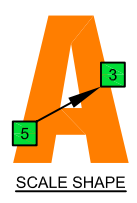

Drawing name: C: GUITAR STUFF guitar A natural minor A shapeoctAmchordsoundat12.dwg

**FIGURE No. 10.07a**

1

TAB

14
12

Am

**FIGURE No. 10.07b**

1

TAB

14	14	14	14	14	
12	12-15	14	14	15-12	12

**FIGURE No. 10.07c**

A natural minor

1

TAB

14	14	14	14	14			
12	12-14-15	12-14-15	12-14	14-12	15-14-12	15-14-12	14

**FIGURE No. 10.07d**