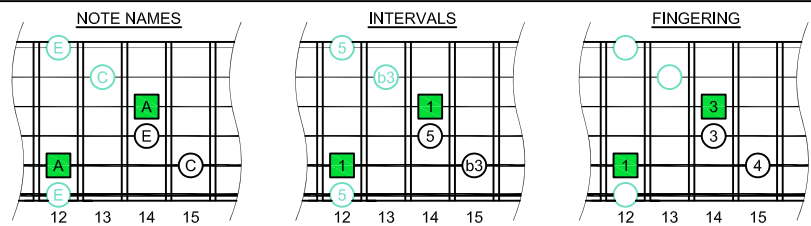

Drawing name: C: GUITAR STUFF guitar A natural minor A shapeoctAmchordsoundat12.dwg

**FIGURE No. 10.07a**

1

TAB

14
12

Am

**FIGURE No. 10.07b**

1

TAB

14	14	14	14	14	
12	12-15	14	14	15-12	12

**FIGURE No. 10.07c**

A natural minor

1

TAB

14	14	14	14	14			
12	12-14-15	12-14-15	12-14	14-12	15-14-12	15-14-12	14

**FIGURE No. 10.07d**