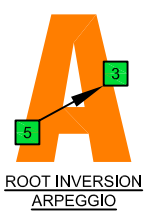

Drawing name: C: GUITAR STUFF guitar A natural minor A shapeoctAmchordsoundat12.dwg

**FIGURE No. 10.07a**

1

TAB

14
12

Am

**FIGURE No. 10.07b**

1

TAB

14	14	14	14	14	
12	12-15	14	14	15-12	12

**FIGURE No. 10.07c**

A natural minor

1

TAB

14	14	14	14	14			
12	12-14-15	12-14-15	12-14	14-12	15-14-12	15-14-12	14

**FIGURE No. 10.07d**