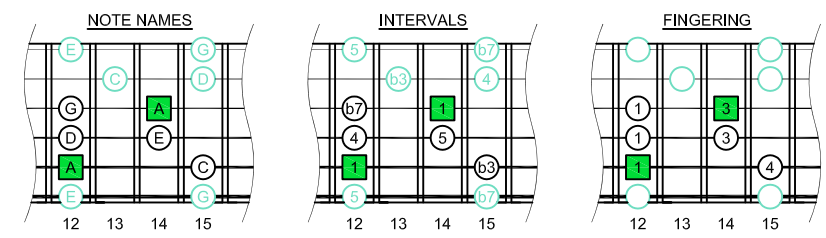

FIGURE No. 10.07d

A pentatonic minor

1

TAB

14	14	14	14	14		
12	12-14-15	12-14-15	12-14	14-12	15-14-12	15-14-12