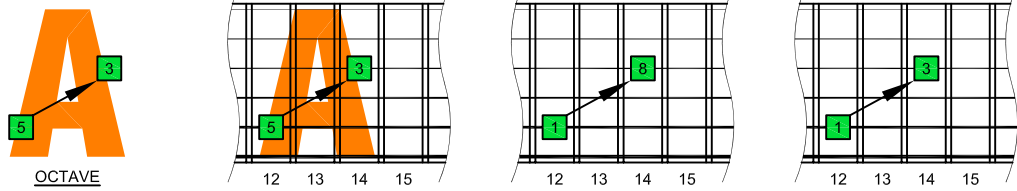

Drawing name: C: GUITAR STUFF guitar A natural minor A shapeoctAmchordsoundat12.dwg

**FIGURE No. 10.07a**

1

TAB

14
12

Am

**FIGURE No. 10.07b**

1

TAB

14	14	14	14	14	
12	12-15	14	14	15-12	12

**FIGURE No. 10.07c**

A natural minor

1

TAB

14	14	14	14	14			
12	12-14-15	12-14-15	12-14	14-12	15-14-12	15-14-12	14

**FIGURE No. 10.07d**