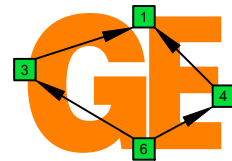

C
pentatonic
major scale
CAGED
octaves
box shapes
pseudo 3nps
6-string guitar
EADGBE

C pentatonic major scale
SEMITONOMETER

5C2:5A3
BOX SHAPE

pseudo 3nps

5A3:6G3G1
BOX SHAPE

pseudo 3nps

6G3G1:6E4E1
BOX SHAPE

pseudo 3nps

6E4E1:4D2
BOX SHAPE

pseudo 3nps

4D2:5C2
BOX SHAPE

pseudo 3nps

5C2:5A3 at 12
BOX SHAPE

pseudo 3nps

NOTE NAMES