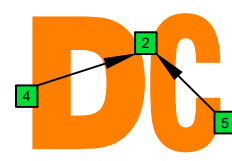

NOTE NAMES

4D2:5C2
BOX SHAPE

pseudo 3nps