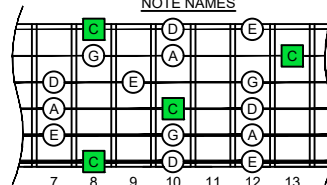

CAGED octaves (6-string guitar : E standard tuning - EADGBE) **C pentatonic major scale** - ENTIRE FINGERBOARD NOTE NAMES

CAGED octaves (6-string guitar : E standard tuning - EADGBE) **C pentatonic major scale** - ENTIRE FINGERBOARD INTERVALS

C
pentatonic
major scale
CAGED
octaves
box shapes
pseudo 3nps
6-string guitar
EADGBE

FINGERING