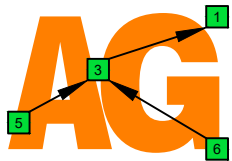

C
pentatonic
major scale
CAGED
octaves
box shapes
pseudo 3nps
6-string guitar
EADGBE

C pentatonic major scale
SEMITONOMETER

5C2:5A3
BOX SHAPE

pseudo 3nps

5A3:6G3G1
BOX SHAPE

pseudo 3nps

6G3G1:6E4E1
BOX SHAPE