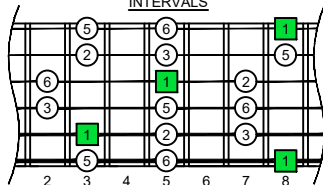

CAGED octaves (6-string guitar : E standard tuning - EADGBE) **C pentatonic major scale** - ENTIRE FINGERBOARD NOTE NAMES

CAGED octaves (6-string guitar : E standard tuning - EADGBE) **C pentatonic major scale** - ENTIRE FINGERBOARD INTERVALS

FINGERING

FINGERING

FINGERING

INTERVALS

INTERVALS

INTERVALS

INTERVALS

INTERVALS