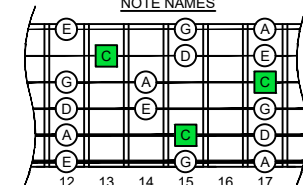

CAGED octaves (6-string guitar : E standard tuning - EADGBE) **C pentatonic major scale** - ENTIRE FINGERBOARD NOTE NAMES

CAGED octaves (6-string guitar : E standard tuning - EADGBE) **C pentatonic major scale** - ENTIRE FINGERBOARD INTERVALS

C
pentatonic
major scale
CAGED
octaves
box shapes
pseudo 3nps
6-string guitar
EADGBE

FINGERING