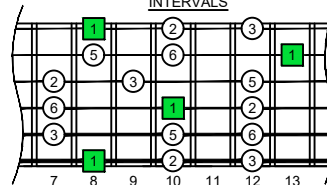

CAGED octaves (6-string guitar : E standard tuning - EADGBE) **C pentatonic major scale** - ENTIRE FINGERBOARD NOTE NAMES

CAGED octaves (6-string guitar : E standard tuning - EADGBE) **C pentatonic major scale** - ENTIRE FINGERBOARD INTERVALS

FINGERING

FINGERING

FINGERING

INTERVALS

INTERVALS

INTERVALS

INTERVALS

INTERVALS