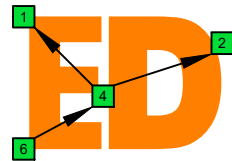

NOTE NAMES

6E4E1:4D2
BOX SHAPE

pseudo 3nps