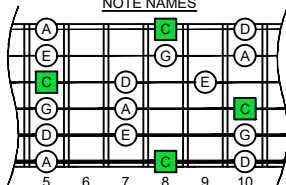

CAGED octaves (6-string guitar : E standard tuning - EADGBE) **C pentatonic major scale** - ENTIRE FINGERBOARD NOTE NAMES

CAGED octaves (6-string guitar : E standard tuning - EADGBE) **C pentatonic major scale** - ENTIRE FINGERBOARD INTERVALS

C
pentatonic
major scale
CAGED
octaves
box shapes
pseudo 3nps
6-string guitar
EADGBE

FINGERING