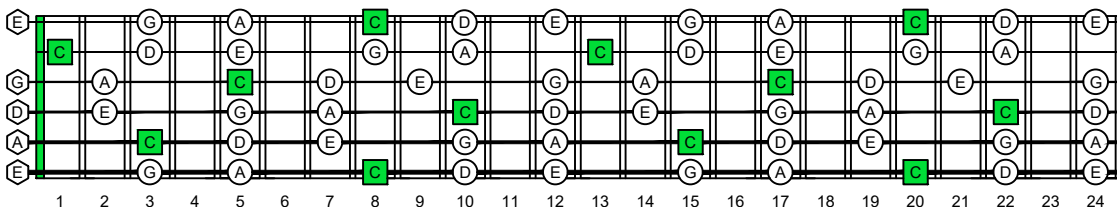

CAGED octaves (6-string guitar : E standard tuning - EADGBE) **C pentatonic major scale** - ENTIRE FINGERBOARD NOTE NAMES

CAGED octaves (6-string guitar : E standard tuning - EADGBE) **C pentatonic major scale** - ENTIRE FINGERBOARD INTERVALS

C
pentatonic
major scale
CAGED
octaves
box shapes
pseudo 3nps
6-string guitar
EADGBE

C pentatonic major scale
SEMITONOMETER

5C2:5A3
BOX SHAPE

pseudo 3nps

5A3:6G3G1
BOX SHAPE

pseudo 3nps

6G3G1:6E4E1
BOX SHAPE