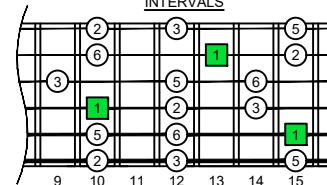

CAGED octaves (6-string guitar : E standard tuning - EADGBE) **C pentatonic major scale** - ENTIRE FINGERBOARD NOTE NAMES

CAGED octaves (6-string guitar : E standard tuning - EADGBE) **C pentatonic major scale** - ENTIRE FINGERBOARD INTERVALS

FINGERING

FINGERING

FINGERING

INTERVALS

INTERVALS

INTERVALS

INTERVALS

INTERVALS