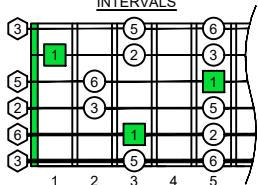

CAGED octaves (6-string guitar : E standard tuning - EADGBE) **C pentatonic major scale** - ENTIRE FINGERBOARD NOTE NAMES

CAGED octaves (6-string guitar : E standard tuning - EADGBE) **C pentatonic major scale** - ENTIRE FINGERBOARD INTERVALS

FINGERING

FINGERING

FINGERING

INTERVALS

INTERVALS

INTERVALS

INTERVALS

INTERVALS