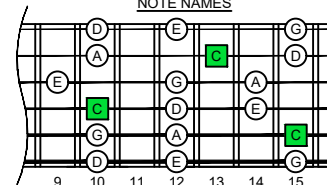

CAGED octaves (6-string guitar : E standard tuning - EADGBE) **C pentatonic major scale** - ENTIRE FINGERBOARD NOTE NAMES

CAGED octaves (6-string guitar : E standard tuning - EADGBE) **C pentatonic major scale** - ENTIRE FINGERBOARD INTERVALS

C
pentatonic
major scale
CAGED
octaves
box shapes
pseudo 3nps
6-string guitar
EADGBE

FINGERING