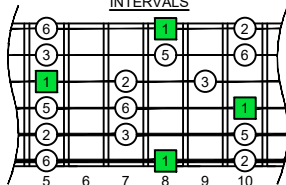

CAGED octaves (6-string guitar : E standard tuning - EADGBE) **C pentatonic major scale** - ENTIRE FINGERBOARD NOTE NAMES

CAGED octaves (6-string guitar : E standard tuning - EADGBE) **C pentatonic major scale** - ENTIRE FINGERBOARD INTERVALS

FINGERING

FINGERING

FINGERING

INTERVALS

INTERVALS

INTERVALS

INTERVALS

INTERVALS