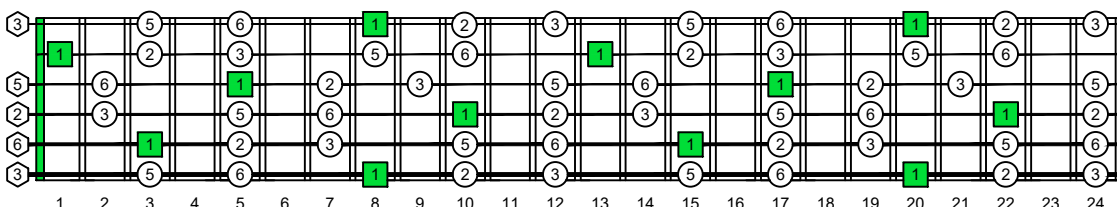

CAGED octaves (6-string guitar : E standard tuning - EADGBE) **C pentatonic major scale** - ENTIRE FINGERBOARD NOTE NAMES

CAGED octaves (6-string guitar : E standard tuning - EADGBE) **C pentatonic major scale** - ENTIRE FINGERBOARD INTERVALS

C
pentatonic
major scale
CAGED
octaves
box shapes
pseudo 3nps
6-string guitar
EADGBE

C pentatonic major scale
SEMITONOMETER

5C2:5A3
BOX SHAPE

pseudo 3nps

5A3:6G3G1
BOX SHAPE

pseudo 3nps

6G3G1:6E4E1
BOX SHAPE