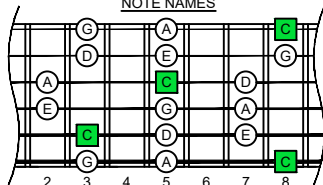

CAGED octaves (6-string guitar : E standard tuning - EADGBE) **C pentatonic major scale** - ENTIRE FINGERBOARD NOTE NAMES

CAGED octaves (6-string guitar : E standard tuning - EADGBE) **C pentatonic major scale** - ENTIRE FINGERBOARD INTERVALS

C
pentatonic
major scale
CAGED
octaves
box shapes
pseudo 3nps
6-string guitar
EADGBE

FINGERING