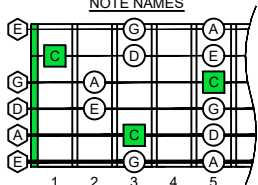

CAGED octaves (6-string guitar : E standard tuning - EADGBE) **C pentatonic major scale** - ENTIRE FINGERBOARD NOTE NAMES

CAGED octaves (6-string guitar : E standard tuning - EADGBE) **C pentatonic major scale** - ENTIRE FINGERBOARD INTERVALS

pseudo 3nps

6E4E1:4D2
BOX SHAPE

pseudo 3nps

4D2:5C2
BOX SHAPE

pseudo 3nps

5C2:5A3 at 12
BOX SHAPE

pseudo 3nps

NOTE NAMES