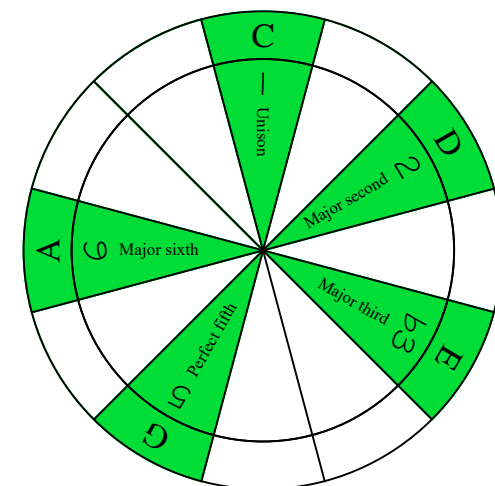

CAGED octaves (6-string guitar : E standard tuning - EADGBE) **C pentatonic major scale** - ENTIRE FINGERBOARD NOTE NAMES

CAGED octaves (6-string guitar : E standard tuning - EADGBE) **C pentatonic major scale** - ENTIRE FINGERBOARD INTERVALS

C
pentatonic
major scale
CAGED
octaves
box shapes
pseudo 3nps
6-string guitar
EADGBE

C pentatonic major scale
SEMITONOMETER

5C2:5A3
BOX SHAPE

pseudo 3nps

5A3:6G3G1
BOX SHAPE

pseudo 3nps

6G3G1:6E4E1
BOX SHAPE