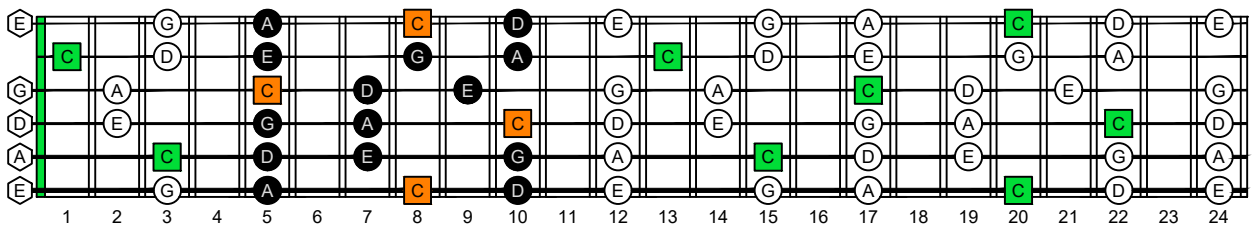

CAGED octaves (6-string guitar : E standard tuning - EADGBE) C natural - FINGERBOARD OCTAVE SHAPES

CAGED octaves (6-string guitar : E standard tuning - EADGBE) C pentatonic major scale : ENTIRE FINGERBOARD NOTE NAMES

CAGED octaves (6-string guitar : E standard tuning - EADGBE) C pentatonic major scale ENTIRE FINGERBOARD NOTE NAMES : 5C2:5A3 box shape (pseudo 3nps)

CAGED octaves (6-string guitar : E standard tuning - EADGBE) C pentatonic major scale ENTIRE FINGERBOARD NOTE NAMES : 5A3:6G3G1 box shape (pseudo 3nps)

CAGED octaves (6-string guitar : E standard tuning - EADGBE) C pentatonic major scale ENTIRE FINGERBOARD NOTE NAMES : 6G3G1:6E4E1 box shape (pseudo 3nps)

CAGED octaves (6-string guitar : E standard tuning - EADGBE) C pentatonic major scale ENTIRE FINGERBOARD NOTE NAMES : 6E4E1:4D2 box shape (pseudo 3nps)

CAGED octaves (6-string guitar : E standard tuning - EADGBE) C pentatonic major scale ENTIRE FINGERBOARD NOTE NAMES : 4D2:5C2 box shape (pseudo 3nps)

CAGED octaves (6-string guitar : E standard tuning - EADGBE) C pentatonic major scale ENTIRE FINGERBOARD NOTE NAMES : 5C2:5A3 box shape at 12 (pseudo 3nps)