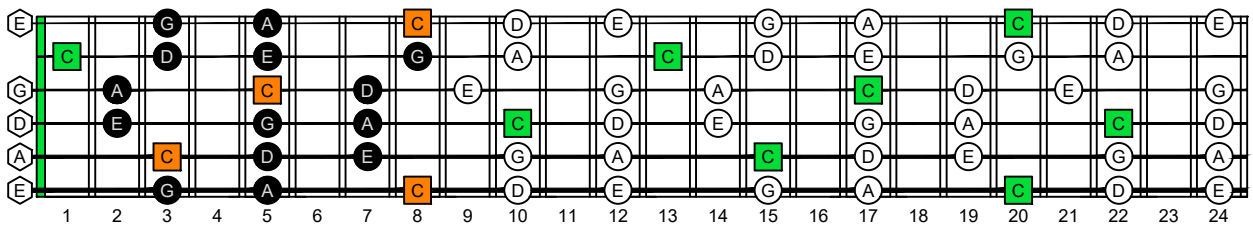

CAGED octaves (6-string guitar : E standard tuning - EADGBE) C natural - FINGERBOARD OCTAVE SHAPES

CAGED octaves (6-string guitar : E standard tuning - EADGBE) C pentatonic major scale : ENTIRE FINGERBOARD NOTE NAMES

CAGED octaves (6-string guitar : E standard tuning - EADGBE) C pentatonic major scale ENTIRE FINGERBOARD NOTE NAMES : 5C2:5A3 box shape (pseudo 3nps)

CAGED octaves (6-string guitar : E standard tuning - EADGBE) C pentatonic major scale ENTIRE FINGERBOARD NOTE NAMES : 5A3:6G3G1 box shape (pseudo 3nps)

CAGED octaves (6-string guitar : E standard tuning - EADGBE) C pentatonic major scale ENTIRE FINGERBOARD NOTE NAMES : 6G3G1:6E4E1 box shape (pseudo 3nps)

CAGED octaves (6-string guitar : E standard tuning - EADGBE) C pentatonic major scale ENTIRE FINGERBOARD NOTE NAMES : 6E4E1:4D2 box shape (pseudo 3nps)

CAGED octaves (6-string guitar : E standard tuning - EADGBE) C pentatonic major scale ENTIRE FINGERBOARD NOTE NAMES : 4D2:5C2 box shape (pseudo 3nps)

CAGED octaves (6-string guitar : E standard tuning - EADGBE) C pentatonic major scale ENTIRE FINGERBOARD NOTE NAMES : 5C2:5A3 box shape at 12 (pseudo 3nps)