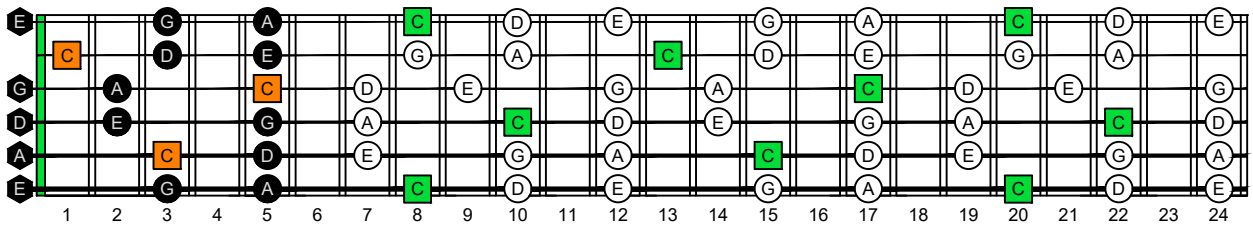

CAGED octaves (6-string guitar : E standard tuning - EADGBE) C natural - FINGERBOARD OCTAVE SHAPES

CAGED octaves (6-string guitar : E standard tuning - EADGBE) C pentatonic major scale : ENTIRE FINGERBOARD NOTE NAMES

CAGED octaves (6-string guitar : E standard tuning - EADGBE) C pentatonic major scale ENTIRE FINGERBOARD NOTE NAMES : 5C2:5A3 box shape (pseudo 3nps)

CAGED octaves (6-string guitar : E standard tuning - EADGBE) C pentatonic major scale ENTIRE FINGERBOARD NOTE NAMES : 5A3:6G3G1 box shape (pseudo 3nps)

CAGED octaves (6-string guitar : E standard tuning - EADGBE) C pentatonic major scale ENTIRE FINGERBOARD NOTE NAMES : 6G3G1:6E4E1 box shape (pseudo 3nps)

CAGED octaves (6-string guitar : E standard tuning - EADGBE) C pentatonic major scale ENTIRE FINGERBOARD NOTE NAMES : 6E4E1:4D2 box shape (pseudo 3nps)

CAGED octaves (6-string guitar : E standard tuning - EADGBE) C pentatonic major scale ENTIRE FINGERBOARD NOTE NAMES : 4D2:5C2 box shape (pseudo 3nps)

CAGED octaves (6-string guitar : E standard tuning - EADGBE) C pentatonic major scale ENTIRE FINGERBOARD NOTE NAMES : 5C2:5A3 box shape at 12 (pseudo 3nps)