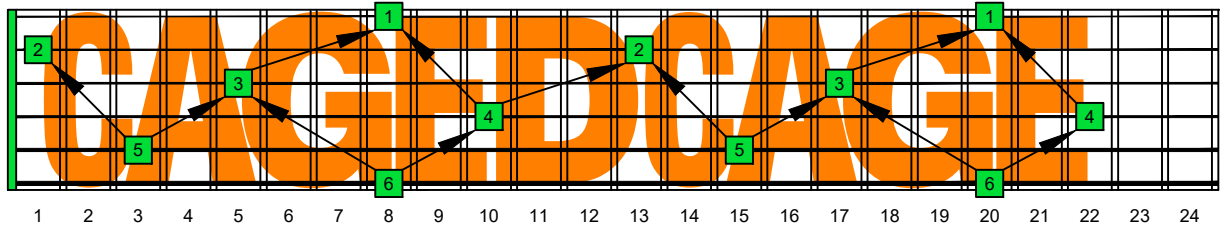

CAGED octaves (6-string guitar : E standard tuning - EADGBE) C natural - FINGERBOARD OCTAVE SHAPES

CAGED octaves (6-string guitar : E standard tuning - EADGBE) C pentatonic major scale : ENTIRE FINGERBOARD NOTE NAMES

CAGED octaves (6-string guitar : E standard tuning - EADGBE) C pentatonic major scale ENTIRE FINGERBOARD NOTE NAMES : 5C2:5A3 box shape (pseudo 3nps)

CAGED octaves (6-string guitar : E standard tuning - EADGBE) C pentatonic major scale ENTIRE FINGERBOARD NOTE NAMES : 5A3:6G3G1 box shape (pseudo 3nps)

CAGED octaves (6-string guitar : E standard tuning - EADGBE) C pentatonic major scale ENTIRE FINGERBOARD NOTE NAMES : 6G3G1:6E4E1 box shape (pseudo 3nps)

CAGED octaves (6-string guitar : E standard tuning - EADGBE) C pentatonic major scale ENTIRE FINGERBOARD NOTE NAMES : 6E4E1:4D2 box shape (pseudo 3nps)

CAGED octaves (6-string guitar : E standard tuning - EADGBE) C pentatonic major scale ENTIRE FINGERBOARD NOTE NAMES : 4D2:5C2 box shape (pseudo 3nps)

CAGED octaves (6-string guitar : E standard tuning - EADGBE) C pentatonic major scale ENTIRE FINGERBOARD NOTE NAMES : 5C2:5A3 box shape at 12 (pseudo 3nps)