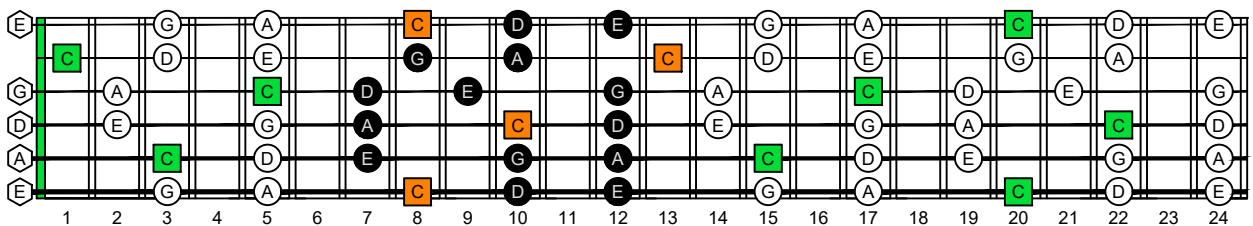

CAGED octaves (6-string guitar : E standard tuning - EADGBE) C natural - FINGERBOARD OCTAVE SHAPES

CAGED octaves (6-string guitar : E standard tuning - EADGBE) C pentatonic major scale : ENTIRE FINGERBOARD NOTE NAMES

CAGED octaves (6-string guitar : E standard tuning - EADGBE) C pentatonic major scale ENTIRE FINGERBOARD NOTE NAMES : 5C2:5A3 box shape (pseudo 3nps)

CAGED octaves (6-string guitar : E standard tuning - EADGBE) C pentatonic major scale ENTIRE FINGERBOARD NOTE NAMES : 5A3:6G3G1 box shape (pseudo 3nps)

CAGED octaves (6-string guitar : E standard tuning - EADGBE) C pentatonic major scale ENTIRE FINGERBOARD NOTE NAMES : 6G3G1:6E4E1 box shape (pseudo 3nps)

CAGED octaves (6-string guitar : E standard tuning - EADGBE) C pentatonic major scale ENTIRE FINGERBOARD NOTE NAMES : 6E4E1:4D2 box shape (pseudo 3nps)

CAGED octaves (6-string guitar : E standard tuning - EADGBE) C pentatonic major scale ENTIRE FINGERBOARD NOTE NAMES : 4D2:5C2 box shape (pseudo 3nps)

CAGED octaves (6-string guitar : E standard tuning - EADGBE) C pentatonic major scale ENTIRE FINGERBOARD NOTE NAMES : 5C2:5A3 box shape at 12 (pseudo 3nps)