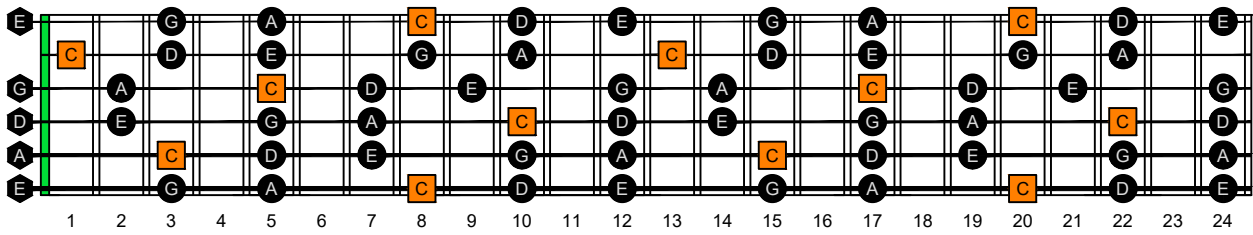

CAGED octaves (6-string guitar : E standard tuning - EADGBE) C natural - FINGERBOARD OCTAVE SHAPES

CAGED octaves (6-string guitar : E standard tuning - EADGBE) C pentatonic major scale : ENTIRE FINGERBOARD NOTE NAMES

CAGED octaves (6-string guitar : E standard tuning - EADGBE) C pentatonic major scale ENTIRE FINGERBOARD NOTE NAMES : 5C2:5A3 box shape (pseudo 3nps)

CAGED octaves (6-string guitar : E standard tuning - EADGBE) C pentatonic major scale ENTIRE FINGERBOARD NOTE NAMES : 5A3:6G3G1 box shape (pseudo 3nps)

CAGED octaves (6-string guitar : E standard tuning - EADGBE) C pentatonic major scale ENTIRE FINGERBOARD NOTE NAMES : 6G3G1:6E4E1 box shape (pseudo 3nps)

CAGED octaves (6-string guitar : E standard tuning - EADGBE) C pentatonic major scale ENTIRE FINGERBOARD NOTE NAMES : 6E4E1:4D2 box shape (pseudo 3nps)

CAGED octaves (6-string guitar : E standard tuning - EADGBE) C pentatonic major scale ENTIRE FINGERBOARD NOTE NAMES : 4D2:5C2 box shape (pseudo 3nps)

CAGED octaves (6-string guitar : E standard tuning - EADGBE) C pentatonic major scale ENTIRE FINGERBOARD NOTE NAMES : 5C2:5A3 box shape at 12 (pseudo 3nps)