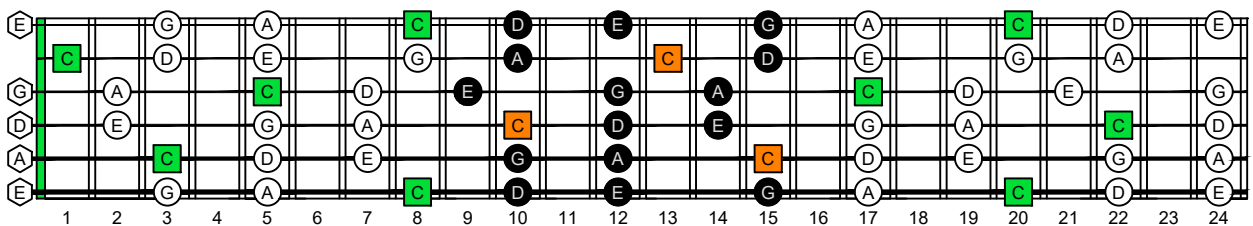

CAGED octaves (6-string guitar : E standard tuning - EADGBE) C natural - FINGERBOARD OCTAVE SHAPES

CAGED octaves (6-string guitar : E standard tuning - EADGBE) C pentatonic major scale : ENTIRE FINGERBOARD NOTE NAMES

CAGED octaves (6-string guitar : E standard tuning - EADGBE) C pentatonic major scale ENTIRE FINGERBOARD NOTE NAMES : 5C2:5A3 box shape (pseudo 3nps)

CAGED octaves (6-string guitar : E standard tuning - EADGBE) C pentatonic major scale ENTIRE FINGERBOARD NOTE NAMES : 5A3:6G3G1 box shape (pseudo 3nps)

CAGED octaves (6-string guitar : E standard tuning - EADGBE) C pentatonic major scale ENTIRE FINGERBOARD NOTE NAMES : 6G3G1:6E4E1 box shape (pseudo 3nps)

CAGED octaves (6-string guitar : E standard tuning - EADGBE) C pentatonic major scale ENTIRE FINGERBOARD NOTE NAMES : 6E4E1:4D2 box shape (pseudo 3nps)

CAGED octaves (6-string guitar : E standard tuning - EADGBE) C pentatonic major scale ENTIRE FINGERBOARD NOTE NAMES : 4D2:5C2 box shape (pseudo 3nps)

CAGED octaves (6-string guitar : E standard tuning - EADGBE) C pentatonic major scale ENTIRE FINGERBOARD NOTE NAMES : 5C2:5A3 box shape at 12 (pseudo 3nps)