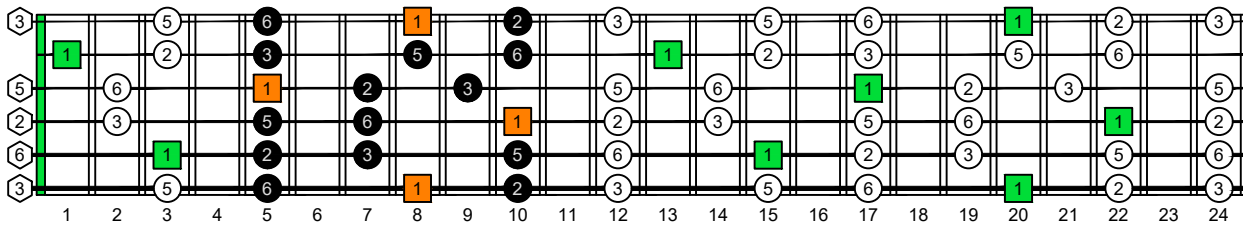

CAGED octaves (6-string guitar : E standard tuning - EADGBE) **C natural** - FINGERBOARD OCTAVE SHAPES

1 2 3 4 5 6 7 8 9 10 11 12 13 14 15 16 17 18 19 20 21 22 23 24

CAGED octaves (6-string guitar : E standard tuning - EADGBE) **C pentatonic major scale** : ENTIRE FINGERBOARD INTERVALS

1 2 3 4 5 6 7 8 9 10 11 12 13 14 15 16 17 18 19 20 21 22 23 24

CAGED octaves (6-string guitar : E standard tuning - EADGBE) **C pentatonic major scale** ENTIRE FINGERBOARD INTERVALS : **5C2:5A3** box shape (pseudo 3nps)

1 2 3 4 5 6 7 8 9 10 11 12 13 14 15 16 17 18 19 20 21 22 23 24

CAGED octaves (6-string guitar : E standard tuning - EADGBE) **C pentatonic major scale** ENTIRE FINGERBOARD INTERVALS : **5A3:6G3G1** box shape (pseudo 3nps)

1 2 3 4 5 6 7 8 9 10 11 12 13 14 15 16 17 18 19 20 21 22 23 24

CAGED octaves (6-string guitar : E standard tuning - EADGBE) **C pentatonic major scale** ENTIRE FINGERBOARD INTERVALS : **6G3G1:6E4E1** box shape (pseudo 3nps)