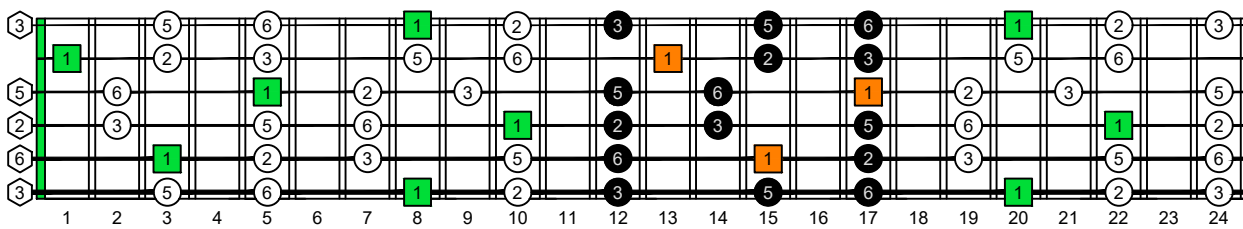

1 2 3 4 5 6 7 8 9 10 11 12 13 14 15 16 17 18 19 20 21 22 23 24

CAGED octaves (6-string guitar : E standard tuning - EADGBE) **C pentatonic major scale** ENTIRE FINGERBOARD INTERVALS : **6G3G1:6E4E1** box shape (pseudo 3nps)

1 2 3 4 5 6 7 8 9 10 11 12 13 14 15 16 17 18 19 20 21 22 23 24

CAGED octaves (6-string guitar : E standard tuning - EADGBE) **C pentatonic major scale** ENTIRE FINGERBOARD INTERVALS : **6E4E1:4D2** box shape (pseudo 3nps)

1 2 3 4 5 6 7 8 9 10 11 12 13 14 15 16 17 18 19 20 21 22 23 24

CAGED octaves (6-string guitar : E standard tuning - EADGBE) **C pentatonic major scale** ENTIRE FINGERBOARD INTERVALS : **4D2:5C2** box shape (pseudo 3nps)

1 2 3 4 5 6 7 8 9 10 11 12 13 14 15 16 17 18 19 20 21 22 23 24

CAGED octaves (6-string guitar : E standard tuning - EADGBE) **C pentatonic major scale** ENTIRE FINGERBOARD INTERVALS : **5C2:5A3** box shape at 12 (pseudo 3nps)