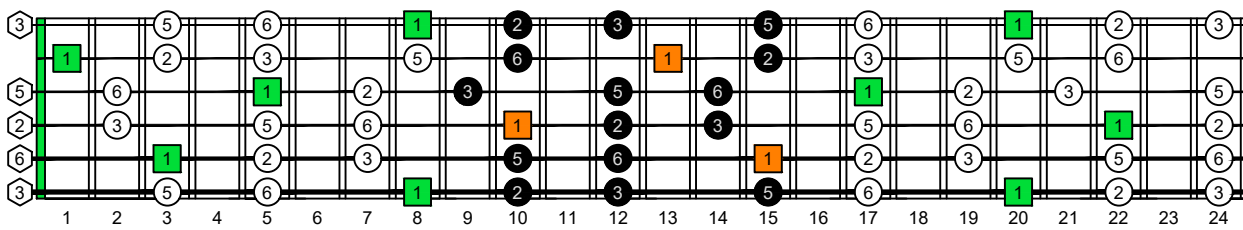

1 2 3 4 5 6 7 8 9 10 11 12 13 14 15 16 17 18 19 20 21 22 23 24

CAGED octaves (6-string guitar : E standard tuning - EADGBE) **C pentatonic major scale** ENTIRE FINGERBOARD INTERVALS : **5A3:6G3G1** box shape (pseudo 3nps)

1 2 3 4 5 6 7 8 9 10 11 12 13 14 15 16 17 18 19 20 21 22 23 24

CAGED octaves (6-string guitar : E standard tuning - EADGBE) **C pentatonic major scale** ENTIRE FINGERBOARD INTERVALS : **6G3G1:6E4E1** box shape (pseudo 3nps)

1 2 3 4 5 6 7 8 9 10 11 12 13 14 15 16 17 18 19 20 21 22 23 24

CAGED octaves (6-string guitar : E standard tuning - EADGBE) **C pentatonic major scale** ENTIRE FINGERBOARD INTERVALS : **6E4E1:4D2** box shape (pseudo 3nps)

1 2 3 4 5 6 7 8 9 10 11 12 13 14 15 16 17 18 19 20 21 22 23 24

CAGED octaves (6-string guitar : E standard tuning - EADGBE) **C pentatonic major scale** ENTIRE FINGERBOARD INTERVALS : **4D2:5C2** box shape (pseudo 3nps)