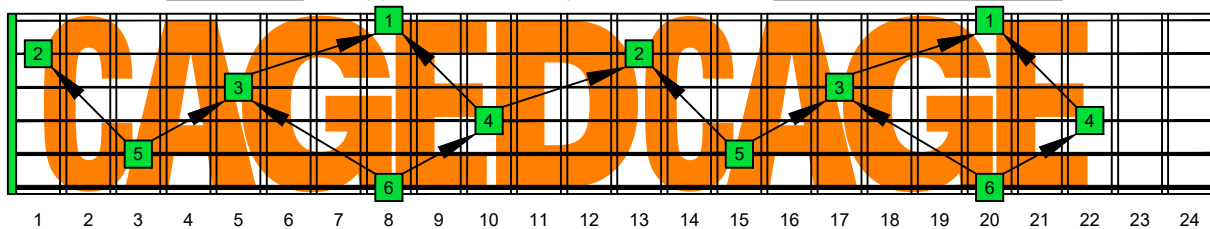

CAGED octaves (6-string guitar : E standard tuning - EADGBE) **C natural** - FINGERBOARD OCTAVE SHAPES

1 2 3 4 5 6 7 8 9 10 11 12 13 14 15 16 17 18 19 20 21 22 23 24

CAGED octaves (6-string guitar : E standard tuning - EADGBE) **C pentatonic major scale** : ENTIRE FINGERBOARD INTERVALS

1 2 3 4 5 6 7 8 9 10 11 12 13 14 15 16 17 18 19 20 21 22 23 24

CAGED octaves (6-string guitar : E standard tuning - EADGBE) **C pentatonic major scale** ENTIRE FINGERBOARD INTERVALS : **5C2:5A3** box shape (pseudo 3nps)

1 2 3 4 5 6 7 8 9 10 11 12 13 14 15 16 17 18 19 20 21 22 23 24

CAGED octaves (6-string guitar : E standard tuning - EADGBE) **C pentatonic major scale** ENTIRE FINGERBOARD INTERVALS : **5A3:6G3G1** box shape (pseudo 3nps)