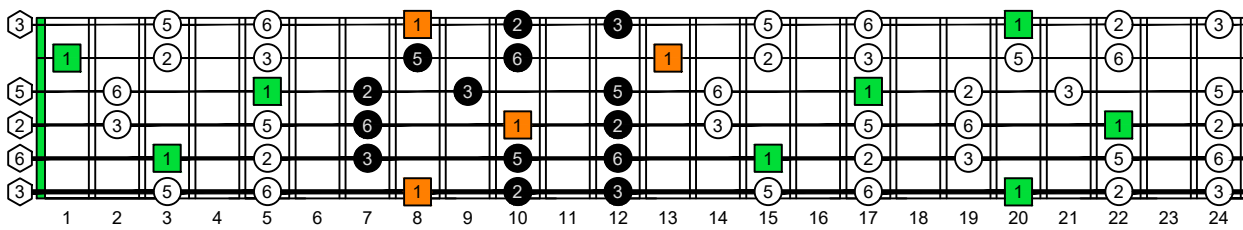

1 2 3 4 5 6 7 8 9 10 11 12 13 14 15 16 17 18 19 20 21 22 23 24

CAGED octaves (6-string guitar : E standard tuning - EADGBE) **C pentatonic major scale** ENTIRE FINGERBOARD INTERVALS : **5C2:5A3** box shape (pseudo 3nps)

1 2 3 4 5 6 7 8 9 10 11 12 13 14 15 16 17 18 19 20 21 22 23 24

CAGED octaves (6-string guitar : E standard tuning - EADGBE) **C pentatonic major scale** ENTIRE FINGERBOARD INTERVALS : **5A3:6G3G1** box shape (pseudo 3nps)

1 2 3 4 5 6 7 8 9 10 11 12 13 14 15 16 17 18 19 20 21 22 23 24

CAGED octaves (6-string guitar : E standard tuning - EADGBE) **C pentatonic major scale** ENTIRE FINGERBOARD INTERVALS : **6G3G1:6E4E1** box shape (pseudo 3nps)

1 2 3 4 5 6 7 8 9 10 11 12 13 14 15 16 17 18 19 20 21 22 23 24

CAGED octaves (6-string guitar : E standard tuning - EADGBE) **C pentatonic major scale** ENTIRE FINGERBOARD INTERVALS : **6E4E1:4D2** box shape (pseudo 3nps)