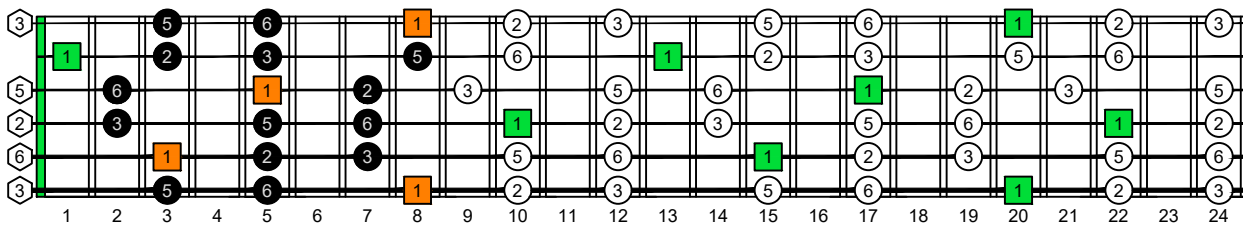

CAGED octaves (6-string guitar : E standard tuning - EADGBE) **C natural** - FINGERBOARD OCTAVE SHAPES

1 2 3 4 5 6 7 8 9 10 11 12 13 14 15 16 17 18 19 20 21 22 23 24

CAGED octaves (6-string guitar : E standard tuning - EADGBE) **C pentatonic major scale** : ENTIRE FINGERBOARD INTERVALS

1 2 3 4 5 6 7 8 9 10 11 12 13 14 15 16 17 18 19 20 21 22 23 24

CAGED octaves (6-string guitar : E standard tuning - EADGBE) **C pentatonic major scale** ENTIRE FINGERBOARD INTERVALS : **5C2:5A3** box shape (pseudo 3nps)

1 2 3 4 5 6 7 8 9 10 11 12 13 14 15 16 17 18 19 20 21 22 23 24

CAGED octaves (6-string guitar : E standard tuning - EADGBE) **C pentatonic major scale** ENTIRE FINGERBOARD INTERVALS : **5A3:6G3G1** box shape (pseudo 3nps)

1 2 3 4 5 6 7 8 9 10 11 12 13 14 15 16 17 18 19 20 21 22 23 24

CAGED octaves (6-string guitar : E standard tuning - EADGBE) **C pentatonic major scale** ENTIRE FINGERBOARD INTERVALS : **5C2:5A3** box shape at 12 (pseudo 3nps)