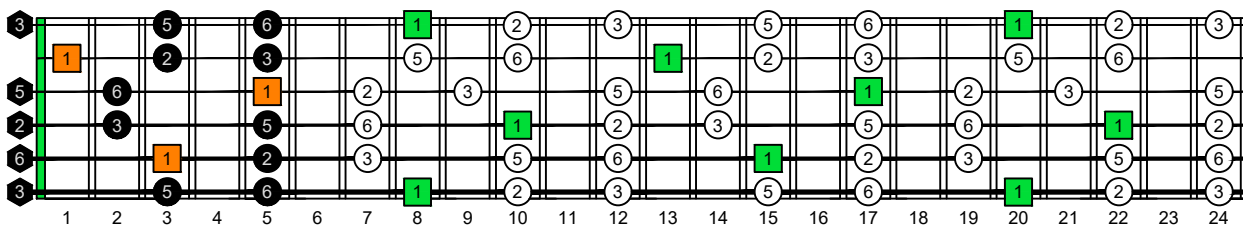

CAGED octaves (6-string guitar : E standard tuning - EADGBE) **C natural** - FINGERBOARD OCTAVE SHAPES

1 2 3 4 5 6 7 8 9 10 11 12 13 14 15 16 17 18 19 20 21 22 23 24

CAGED octaves (6-string guitar : E standard tuning - EADGBE) **C pentatonic major scale** : ENTIRE FINGERBOARD INTERVALS

1 2 3 4 5 6 7 8 9 10 11 12 13 14 15 16 17 18 19 20 21 22 23 24

CAGED octaves (6-string guitar : E standard tuning - EADGBE) **C pentatonic major scale** ENTIRE FINGERBOARD INTERVALS : **5C2:5A3** box shape (pseudo 3nps)

1 2 3 4 5 6 7 8 9 10 11 12 13 14 15 16 17 18 19 20 21 22 23 24

CAGED octaves (6-string guitar : E standard tuning - EADGBE) **C pentatonic major scale** ENTIRE FINGERBOARD INTERVALS : **5A3:6G3G1** box shape (pseudo 3nps)

1 2 3 4 5 6 7 8 9 10 11 12 13 14 15 16 17 18 19 20 21 22 23 24

CAGED octaves (6-string guitar : E standard tuning - EADGBE) **C pentatonic major scale** ENTIRE FINGERBOARD INTERVALS : **5C2:5A3** box shape at 12 (pseudo 3nps)