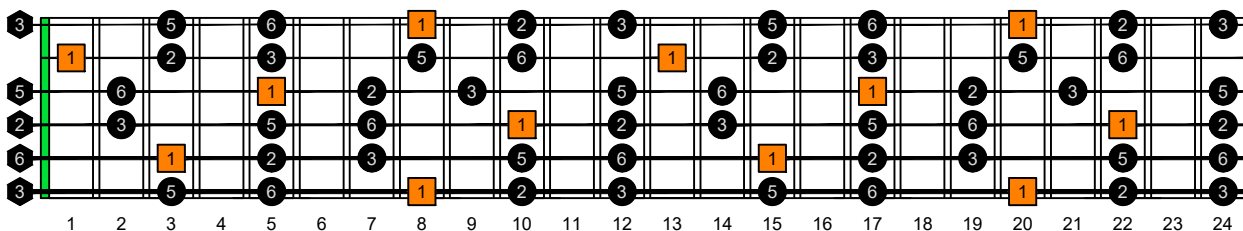

CAGED octaves (6-string guitar : E standard tuning - EADGBE) **C natural** - FINGERBOARD OCTAVE SHAPES

1 2 3 4 5 6 7 8 9 10 11 12 13 14 15 16 17 18 19 20 21 22 23 24

CAGED octaves (6-string guitar : E standard tuning - EADGBE) **C pentatonic major scale** : ENTIRE FINGERBOARD INTERVALS

1 2 3 4 5 6 7 8 9 10 11 12 13 14 15 16 17 18 19 20 21 22 23 24

CAGED octaves (6-string guitar : E standard tuning - EADGBE) **C pentatonic major scale** ENTIRE FINGERBOARD INTERVALS : **5C2:5A3** box shape (pseudo 3nps)

1 2 3 4 5 6 7 8 9 10 11 12 13 14 15 16 17 18 19 20 21 22 23 24

CAGED octaves (6-string guitar : E standard tuning - EADGBE) **C pentatonic major scale** ENTIRE FINGERBOARD INTERVALS : **5A3:6G3G1** box shape (pseudo 3nps)

1 2 3 4 5 6 7 8 9 10 11 12 13 14 15 16 17 18 19 20 21 22 23 24

CAGED octaves (6-string guitar : E standard tuning - EADGBE) **C pentatonic major scale** ENTIRE FINGERBOARD INTERVALS : **5C2:5A3** box shape at 12 (pseudo 3nps)