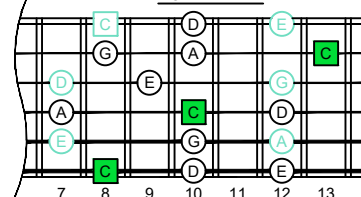

CAGED octaves (6-string guitar : E standard tuning - EADGBE) **C pentatonic major scale - ENTIRE FINGERBOARD NOTE NAMES**

CAGED octaves (6-string guitar : E standard tuning - EADGBE) **C pentatonic major scale - ENTIRE FINGERBOARD INTERVALS**

C
pentatonic
major scale
CAGED
octaves
box shapes
3-1-3-1-3-1
sweep patterns
6-string guitar
EADGBE

FINGERING