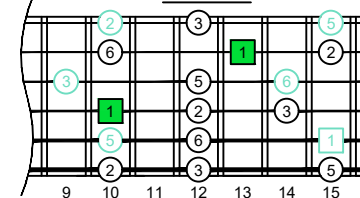

CAGED octaves (6-string guitar : E standard tuning - EADGBE) **C pentatonic major scale - ENTIRE FINGERBOARD NOTE NAMES**

CAGED octaves (6-string guitar : E standard tuning - EADGBE) **C pentatonic major scale - ENTIRE FINGERBOARD INTERVALS**

C
pentatonic
major scale
CAGED
octaves
box shapes
3-1-3-1-3-1
sweep patterns
6-string guitar
EADGBE