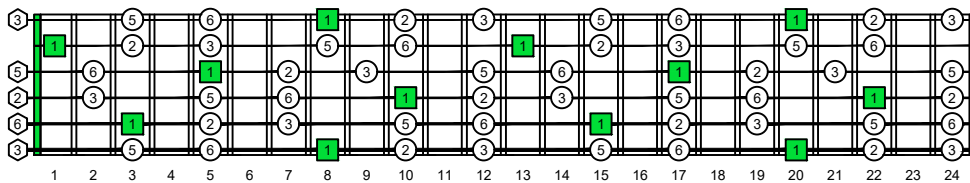

CAGED octaves (6-string guitar : E standard tuning - EADGBE) **C pentatonic major scale - ENTIRE FINGERBOARD NOTE NAMES**

CAGED octaves (6-string guitar : E standard tuning - EADGBE) **C pentatonic major scale - ENTIRE FINGERBOARD INTERVALS**

C
pentatonic
major scale
CAGED
octaves
box shapes
3-1-3-1-3-1
sweep patterns
6-string guitar
EADGBE

C pentatonic major scale
SEMITONOMETER

5C2:5A3
BOX SHAPE

3-1-3-1-3-1 sweep pattern

5A3:6G3G1
BOX SHAPE

3-1-3-1-3-1 sweep pattern

6G3G1:6E4E1
BOX SHAPE

3-1-3-1-3-1 sweep pattern

6E4E1:4D2
BOX SHAPE

3-1-3-1-3-1 sweep pattern

4D2:5C2
BOX SHAPE

3-1-3-1-3-1 sweep pattern

5C2:5A3 at 12
BOX SHAPE

3-1-3-1-3-1 sweep pattern