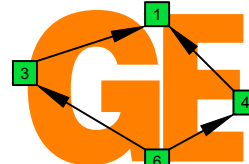

CAGED octaves (6-string guitar : E standard tuning - EADGBE) **C pentatonic major scale - ENTIRE FINGERBOARD NOTE NAMES**

CAGED octaves (6-string guitar : E standard tuning - EADGBE) **C pentatonic major scale - ENTIRE FINGERBOARD INTERVALS**

C
pentatonic
major scale
CAGED
octaves
box shapes
3-1-3-1-3-1
sweep patterns
6-string guitar
EADGBE

C pentatonic major scale
SEMITONOMETER

5C2:5A3
BOX SHAPE

3-1-3-1-3-1 sweep pattern

5A3:6G3G1
BOX SHAPE

3-1-3-1-3-1 sweep pattern

6G3G1:6E4E1
BOX SHAPE

3-1-3-1-3-1 sweep pattern

6E4E1:4D2
BOX SHAPE

3-1-3-1-3-1 sweep pattern

4D2:5C2
BOX SHAPE

3-1-3-1-3-1 sweep pattern

5C2:5A3 at 12
BOX SHAPE

3-1-3-1-3-1 sweep pattern