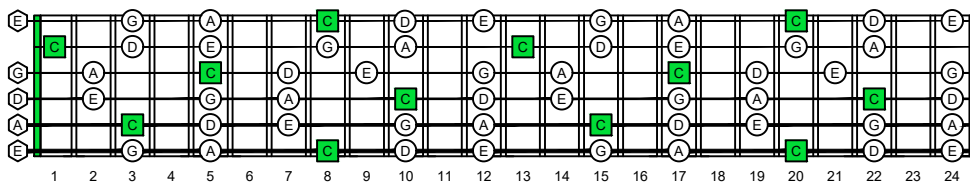

CAGED octaves (6-string guitar : E standard tuning - EADGBE) **C pentatonic major scale - ENTIRE FINGERBOARD NOTE NAMES**

CAGED octaves (6-string guitar : E standard tuning - EADGBE) **C pentatonic major scale - ENTIRE FINGERBOARD INTERVALS**

C
pentatonic
major scale
CAGED
octaves
box shapes
3-1-3-1-3-1
sweep patterns
6-string guitar
EADGBE

C pentatonic major scale
SEMITONOMETER

5C2:5A3
BOX SHAPE

3-1-3-1-3-1 sweep pattern

5A3:6G3G1
BOX SHAPE

3-1-3-1-3-1 sweep pattern

6G3G1:6E4E1
BOX SHAPE

3-1-3-1-3-1 sweep pattern

6E4E1:4D2
BOX SHAPE

3-1-3-1-3-1 sweep pattern

4D2:5C2
BOX SHAPE

3-1-3-1-3-1 sweep pattern

5C2:5A3 at 12
BOX SHAPE

3-1-3-1-3-1 sweep pattern