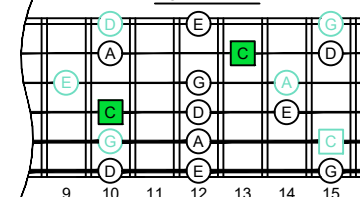

CAGED octaves (6-string guitar : E standard tuning - EADGBE) **C pentatonic major scale - ENTIRE FINGERBOARD NOTE NAMES**

CAGED octaves (6-string guitar : E standard tuning - EADGBE) **C pentatonic major scale - ENTIRE FINGERBOARD INTERVALS**

C
pentatonic
major scale
CAGED
octaves
box shapes
3-1-3-1-3-1
sweep patterns
6-string guitar
EADGBE

FINGERING