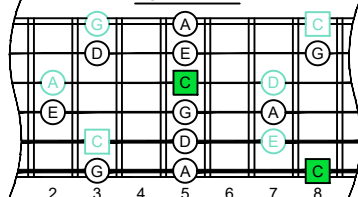

CAGED octaves (6-string guitar : E standard tuning - EADGBE) **C pentatonic major scale - ENTIRE FINGERBOARD NOTE NAMES**

CAGED octaves (6-string guitar : E standard tuning - EADGBE) **C pentatonic major scale - ENTIRE FINGERBOARD INTERVALS**

C
pentatonic
major scale
CAGED
octaves
box shapes
3-1-3-1-3-1
sweep patterns
6-string guitar
EADGBE

FINGERING