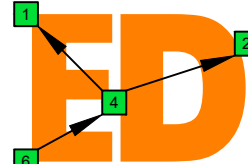

C
pentatonic
major scale
CAGED
octaves
box shapes
3-1-3-1-3-1
sweep patterns
6-string guitar
EADGBE

C pentatonic major scale
SEMITONOMETER

5C2:5A3
BOX SHAPE

3-1-3-1-3-1 sweep pattern

5A3:6G3G1
BOX SHAPE

3-1-3-1-3-1 sweep pattern

6G3G1:6E4E1
BOX SHAPE

3-1-3-1-3-1 sweep pattern

6E4E1:4D2
BOX SHAPE

3-1-3-1-3-1 sweep pattern

4D2:5C2
BOX SHAPE

3-1-3-1-3-1 sweep pattern

5C2:5A3 at 12
BOX SHAPE

3-1-3-1-3-1 sweep pattern