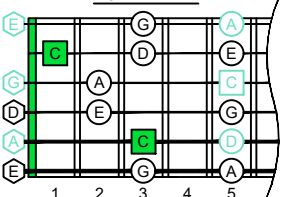

CAGED octaves (6-string guitar : E standard tuning - EADGBE) **C pentatonic major scale - ENTIRE FINGERBOARD NOTE NAMES**

CAGED octaves (6-string guitar : E standard tuning - EADGBE) **C pentatonic major scale - ENTIRE FINGERBOARD INTERVALS**

C
pentatonic
major scale
CAGED
octaves
box shapes
3-1-3-1-3-1
sweep patterns
6-string guitar
EADGBE

FINGERING