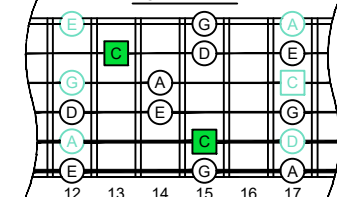

CAGED octaves (6-string guitar : E standard tuning - EADGBE) **C pentatonic major scale - ENTIRE FINGERBOARD NOTE NAMES**

CAGED octaves (6-string guitar : E standard tuning - EADGBE) **C pentatonic major scale - ENTIRE FINGERBOARD INTERVALS**

C
pentatonic
major scale
CAGED
octaves
box shapes
3-1-3-1-3-1
sweep patterns
6-string guitar
EADGBE

FINGERING