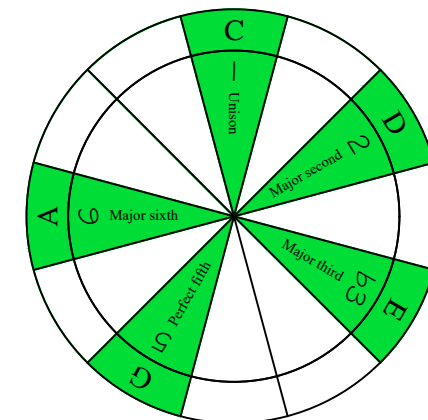

CAGED octaves (6-string guitar : E standard tuning - EADGBE) **C pentatonic major scale - ENTIRE FINGERBOARD NOTE NAMES**

CAGED octaves (6-string guitar : E standard tuning - EADGBE) **C pentatonic major scale - ENTIRE FINGERBOARD INTERVALS**

C
pentatonic
major scale
CAGED
octaves
box shapes
3-1-3-1-3-1
sweep patterns
6-string guitar
EADGBE

C pentatonic major scale
SEMITONOMETER

5C2:5A3
BOX SHAPE

3-1-3-1-3-1 sweep pattern

5A3:6G3G1
BOX SHAPE

3-1-3-1-3-1 sweep pattern

6G3G1:6E4E1
BOX SHAPE

3-1-3-1-3-1 sweep pattern

6E4E1:4D2
BOX SHAPE

3-1-3-1-3-1 sweep pattern

4D2:5C2
BOX SHAPE

3-1-3-1-3-1 sweep pattern

5C2:5A3 at 12
BOX SHAPE

3-1-3-1-3-1 sweep pattern