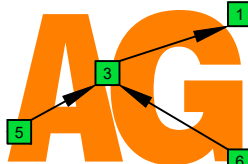

CAGED octaves (6-string guitar : E standard tuning - EADGBE) **C pentatonic major scale - ENTIRE FINGERBOARD NOTE NAMES**

CAGED octaves (6-string guitar : E standard tuning - EADGBE) **C pentatonic major scale - ENTIRE FINGERBOARD INTERVALS**

C
pentatonic
major scale
CAGED
octaves
box shapes
3-1-3-1-3-1
sweep patterns
6-string guitar
EADGBE

C pentatonic major scale
SEMITONOMETER

5C2:5A3
BOX SHAPE

3-1-3-1-3-1 sweep pattern

5A3:6G3G1
BOX SHAPE

3-1-3-1-3-1 sweep pattern

6G3G1:6E4E1
BOX SHAPE

3-1-3-1-3-1 sweep pattern

6E4E1:4D2
BOX SHAPE

3-1-3-1-3-1 sweep pattern

4D2:5C2
BOX SHAPE

3-1-3-1-3-1 sweep pattern

5C2:5A3 at 12
BOX SHAPE

3-1-3-1-3-1 sweep pattern