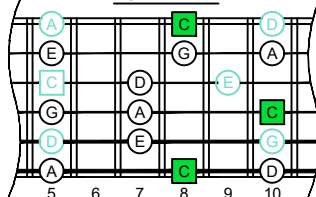

CAGED octaves (6-string guitar : E standard tuning - EADGBE) **C pentatonic major scale - ENTIRE FINGERBOARD NOTE NAMES**

CAGED octaves (6-string guitar : E standard tuning - EADGBE) **C pentatonic major scale - ENTIRE FINGERBOARD INTERVALS**

C
pentatonic
major scale
CAGED
octaves
box shapes
3-1-3-1-3-1
sweep patterns
6-string guitar
EADGBE

FINGERING