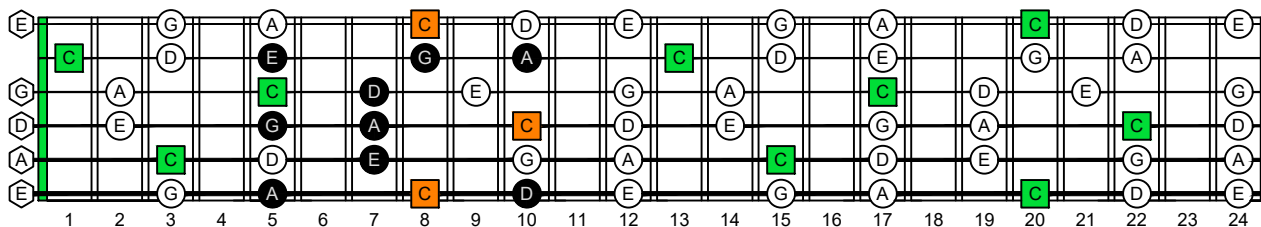

CAGED octaves (6-string guitar : E standard tuning - EADGBE) **C natural** - FINGERBOARD OCTAVE SHAPES

CAGED octaves (6-string guitar : E standard tuning - EADGBE) **C pentatonic major scale** : ENTIRE FINGERBOARD NOTE NAMES

CAGED octaves (6-string guitar : EADGBE) **C pentatonic major scale** ENTIRE FINGERBOARD NOTE NAMES : **5C2:5A3** box shape (3-1-3-1-3-1 sweep pattern)

CAGED octaves (6-string guitar : EADGBE) **C pentatonic major scale** ENTIRE FINGERBOARD NOTE NAMES : **5A3:6G3G1** box shape (3-1-3-1-3-1 sweep pattern)

CAGED octaves (6-string guitar : EADGBE) **C pentatonic major scale** ENTIRE FINGERBOARD NOTE NAMES : **6G3G1:6E4E1** box shape (3-1-3-1-3-1 sweep pattern)

CAGED octaves (6-string guitar : EADGBE) **C pentatonic major scale** ENTIRE FINGERBOARD NOTE NAMES : **6E4E1:4D2** box shape (3-1-3-1-3-1 sweep pattern)

CAGED octaves (6-string guitar : EADGBE) **C pentatonic major scale** ENTIRE FINGERBOARD NOTE NAMES : **4D2:5C2** box shape (3-1-3-1-3-1 sweep pattern)

CAGED octaves (6-string guitar : EADGBE) **C pentatonic major scale** ENTIRE FINGERBOARD NOTE NAMES : **5C2:5A3** box shape at 12 (3-1-3-1-3-1 sweep pattern)