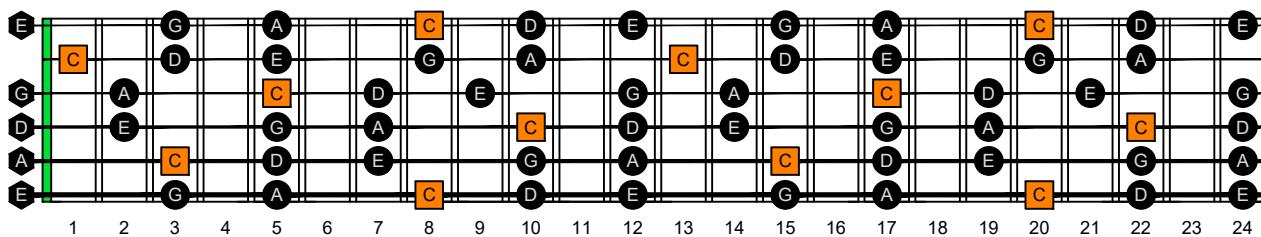

CAGED octaves (6-string guitar : E standard tuning - EADGBE) **C natural** - FINGERBOARD OCTAVE SHAPES

CAGED octaves (6-string guitar : E standard tuning - EADGBE) **C pentatonic major scale** : ENTIRE FINGERBOARD NOTE NAMES

CAGED octaves (6-string guitar : EADGBE) **C pentatonic major scale** ENTIRE FINGERBOARD NOTE NAMES : **5C2:5A3** box shape (3-1-3-1-3-1 sweep pattern)

CAGED octaves (6-string guitar : EADGBE) **C pentatonic major scale** ENTIRE FINGERBOARD NOTE NAMES : **5A3:6G3G1** box shape (3-1-3-1-3-1 sweep pattern)

CAGED octaves (6-string guitar : EADGBE) **C pentatonic major scale** ENTIRE FINGERBOARD NOTE NAMES : **6G3G1:6E4E1** box shape (3-1-3-1-3-1 sweep pattern)

CAGED octaves (6-string guitar : EADGBE) **C pentatonic major scale** ENTIRE FINGERBOARD NOTE NAMES : **6E4E1:4D2** box shape (3-1-3-1-3-1 sweep pattern)

CAGED octaves (6-string guitar : EADGBE) **C pentatonic major scale** ENTIRE FINGERBOARD NOTE NAMES : **4D2:5C2** box shape (3-1-3-1-3-1 sweep pattern)

CAGED octaves (6-string guitar : EADGBE) **C pentatonic major scale** ENTIRE FINGERBOARD NOTE NAMES : **5C2:5A3** box shape at 12 (3-1-3-1-3-1 sweep pattern)