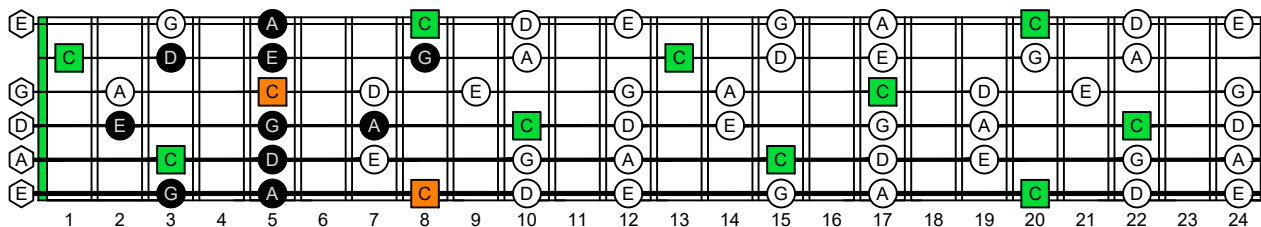

CAGED octaves (6-string guitar : E standard tuning - EADGBE) **C natural** - FINGERBOARD OCTAVE SHAPES

CAGED octaves (6-string guitar : E standard tuning - EADGBE) **C pentatonic major scale** : ENTIRE FINGERBOARD NOTE NAMES

CAGED octaves (6-string guitar : EADGBE) **C pentatonic major scale** ENTIRE FINGERBOARD NOTE NAMES : **5C2:5A3** box shape (3-1-3-1-3-1 sweep pattern)

CAGED octaves (6-string guitar : EADGBE) **C pentatonic major scale** ENTIRE FINGERBOARD NOTE NAMES : **5A3:6G3G1** box shape (3-1-3-1-3-1 sweep pattern)

CAGED octaves (6-string guitar : EADGBE) **C pentatonic major scale** ENTIRE FINGERBOARD NOTE NAMES : **6G3G1:6E4E1** box shape (3-1-3-1-3-1 sweep pattern)

CAGED octaves (6-string guitar : EADGBE) **C pentatonic major scale** ENTIRE FINGERBOARD NOTE NAMES : **6E4E1:4D2** box shape (3-1-3-1-3-1 sweep pattern)

CAGED octaves (6-string guitar : EADGBE) **C pentatonic major scale** ENTIRE FINGERBOARD NOTE NAMES : **4D2:5C2** box shape (3-1-3-1-3-1 sweep pattern)

CAGED octaves (6-string guitar : EADGBE) **C pentatonic major scale** ENTIRE FINGERBOARD NOTE NAMES : **5C2:5A3** box shape at 12 (3-1-3-1-3-1 sweep pattern)