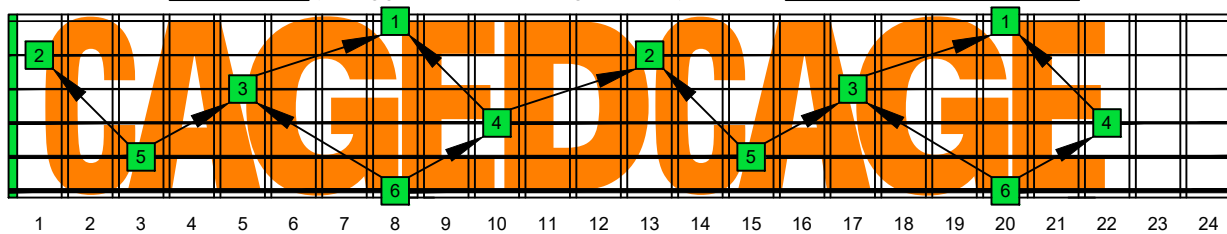

CAGED octaves (6-string guitar : E standard tuning - EADGBE) **C natural** - FINGERBOARD OCTAVE SHAPES

CAGED octaves (6-string guitar : E standard tuning - EADGBE) **C pentatonic major scale** : ENTIRE FINGERBOARD NOTE NAMES

CAGED octaves (6-string guitar : EADGBE) **C pentatonic major scale** ENTIRE FINGERBOARD NOTE NAMES : **5C2:5A3** box shape (3-1-3-1-3-1 sweep pattern)

CAGED octaves (6-string guitar : EADGBE) **C pentatonic major scale** ENTIRE FINGERBOARD NOTE NAMES : **5A3:6G3G1** box shape (3-1-3-1-3-1 sweep pattern)

CAGED octaves (6-string guitar : EADGBE) **C pentatonic major scale** ENTIRE FINGERBOARD NOTE NAMES : **6G3G1:6E4E1** box shape (3-1-3-1-3-1 sweep pattern)

CAGED octaves (6-string guitar : EADGBE) **C pentatonic major scale** ENTIRE FINGERBOARD NOTE NAMES : **6E4E1:4D2** box shape (3-1-3-1-3-1 sweep pattern)

CAGED octaves (6-string guitar : EADGBE) **C pentatonic major scale** ENTIRE FINGERBOARD NOTE NAMES : **4D2:5C2** box shape (3-1-3-1-3-1 sweep pattern)

CAGED octaves (6-string guitar : EADGBE) **C pentatonic major scale** ENTIRE FINGERBOARD NOTE NAMES : **5C2:5A3** box shape at 12 (3-1-3-1-3-1 sweep pattern)