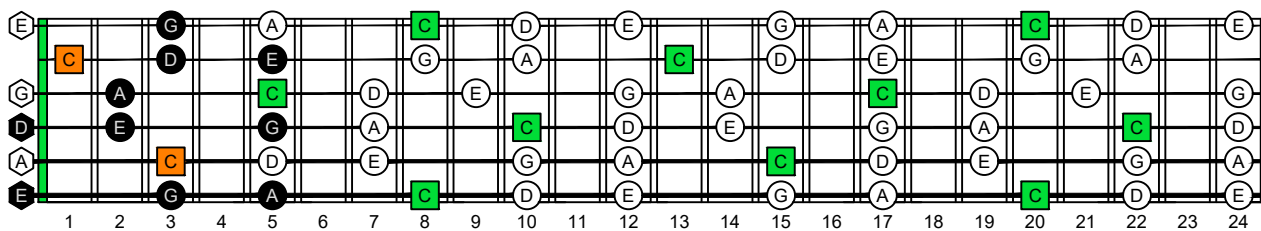

CAGED octaves (6-string guitar : E standard tuning - EADGBE) **C natural** - FINGERBOARD OCTAVE SHAPES

CAGED octaves (6-string guitar : E standard tuning - EADGBE) **C pentatonic major scale** : ENTIRE FINGERBOARD NOTE NAMES

CAGED octaves (6-string guitar : EADGBE) **C pentatonic major scale** ENTIRE FINGERBOARD NOTE NAMES : **5C2:5A3** box shape (3-1-3-1-3-1 sweep pattern)

CAGED octaves (6-string guitar : EADGBE) **C pentatonic major scale** ENTIRE FINGERBOARD NOTE NAMES : **5A3:6G3G1** box shape (3-1-3-1-3-1 sweep pattern)

CAGED octaves (6-string guitar : EADGBE) **C pentatonic major scale** ENTIRE FINGERBOARD NOTE NAMES : **6G3G1:6E4E1** box shape (3-1-3-1-3-1 sweep pattern)

CAGED octaves (6-string guitar : EADGBE) **C pentatonic major scale** ENTIRE FINGERBOARD NOTE NAMES : **6E4E1:4D2** box shape (3-1-3-1-3-1 sweep pattern)

CAGED octaves (6-string guitar : EADGBE) **C pentatonic major scale** ENTIRE FINGERBOARD NOTE NAMES : **4D2:5C2** box shape (3-1-3-1-3-1 sweep pattern)

CAGED octaves (6-string guitar : EADGBE) **C pentatonic major scale** ENTIRE FINGERBOARD NOTE NAMES : **5C2:5A3** box shape at 12 (3-1-3-1-3-1 sweep pattern)