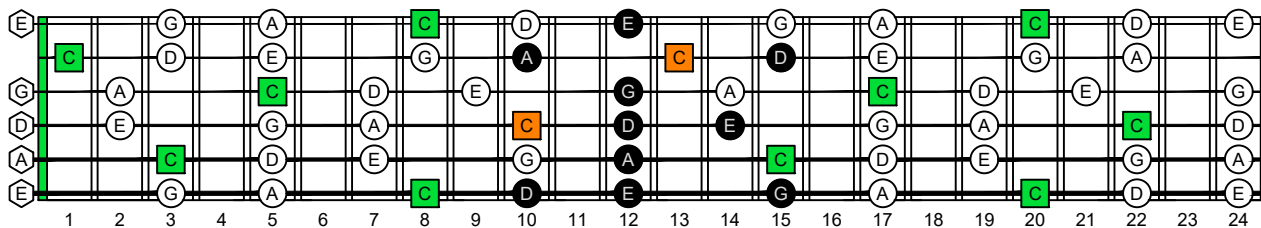

CAGED octaves (6-string guitar : E standard tuning - EADGBE) **C natural** - FINGERBOARD OCTAVE SHAPES

CAGED octaves (6-string guitar : E standard tuning - EADGBE) **C pentatonic major scale** : ENTIRE FINGERBOARD NOTE NAMES

CAGED octaves (6-string guitar : EADGBE) **C pentatonic major scale** ENTIRE FINGERBOARD NOTE NAMES : **5C2:5A3** box shape (3-1-3-1-3-1 sweep pattern)

CAGED octaves (6-string guitar : EADGBE) **C pentatonic major scale** ENTIRE FINGERBOARD NOTE NAMES : **5A3:6G3G1** box shape (3-1-3-1-3-1 sweep pattern)

CAGED octaves (6-string guitar : EADGBE) **C pentatonic major scale** ENTIRE FINGERBOARD NOTE NAMES : **6G3G1:6E4E1** box shape (3-1-3-1-3-1 sweep pattern)

CAGED octaves (6-string guitar : EADGBE) **C pentatonic major scale** ENTIRE FINGERBOARD NOTE NAMES : **6E4E1:4D2** box shape (3-1-3-1-3-1 sweep pattern)

CAGED octaves (6-string guitar : EADGBE) **C pentatonic major scale** ENTIRE FINGERBOARD NOTE NAMES : **4D2:5C2** box shape (3-1-3-1-3-1 sweep pattern)

CAGED octaves (6-string guitar : EADGBE) **C pentatonic major scale** ENTIRE FINGERBOARD NOTE NAMES : **5C2:5A3** box shape at 12 (3-1-3-1-3-1 sweep pattern)