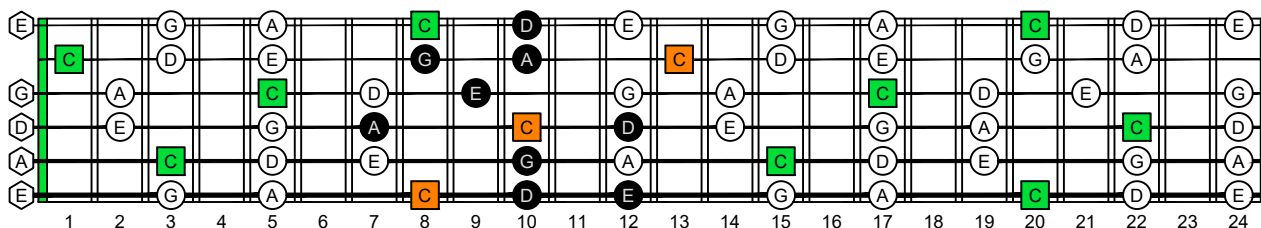

CAGED octaves (6-string guitar : E standard tuning - EADGBE) **C natural** - FINGERBOARD OCTAVE SHAPES

CAGED octaves (6-string guitar : E standard tuning - EADGBE) **C pentatonic major scale** : ENTIRE FINGERBOARD NOTE NAMES

CAGED octaves (6-string guitar : EADGBE) **C pentatonic major scale** ENTIRE FINGERBOARD NOTE NAMES : **5C2:5A3** box shape (3-1-3-1-3-1 sweep pattern)

CAGED octaves (6-string guitar : EADGBE) **C pentatonic major scale** ENTIRE FINGERBOARD NOTE NAMES : **5A3:6G3G1** box shape (3-1-3-1-3-1 sweep pattern)

CAGED octaves (6-string guitar : EADGBE) **C pentatonic major scale** ENTIRE FINGERBOARD NOTE NAMES : **6G3G1:6E4E1** box shape (3-1-3-1-3-1 sweep pattern)

CAGED octaves (6-string guitar : EADGBE) **C pentatonic major scale** ENTIRE FINGERBOARD NOTE NAMES : **6E4E1:4D2** box shape (3-1-3-1-3-1 sweep pattern)

CAGED octaves (6-string guitar : EADGBE) **C pentatonic major scale** ENTIRE FINGERBOARD NOTE NAMES : **4D2:5C2** box shape (3-1-3-1-3-1 sweep pattern)

CAGED octaves (6-string guitar : EADGBE) **C pentatonic major scale** ENTIRE FINGERBOARD NOTE NAMES : **5C2:5A3** box shape at 12 (3-1-3-1-3-1 sweep pattern)