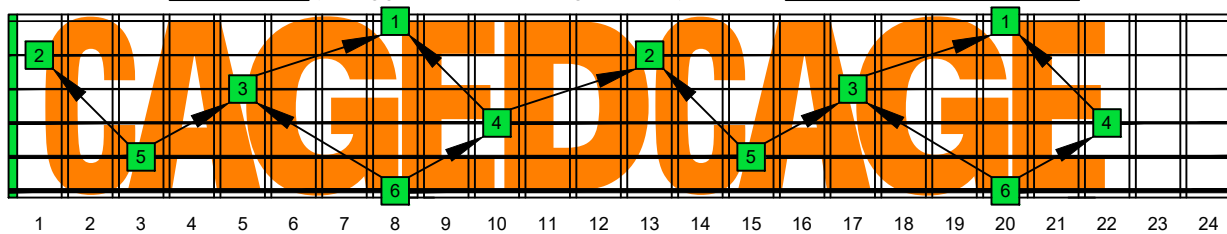

CAGED octaves (6-string guitar : E standard tuning - EADGBE) **C natural** - FINGERBOARD OCTAVE SHAPES

CAGED octaves (6-string guitar : E standard tuning - EADGBE) **C pentatonic major scale** : ENTIRE FINGERBOARD INTERVALS

CAGED octaves (6-string guitar : EADGBE) **C pentatonic major scale** ENTIRE FINGERBOARD INTERVALS : **5C2:5A3** box shape (3-1-3-1-3-1 sweep pattern)

CAGED octaves (6-string guitar : EADGBE) **C pentatonic major scale** ENTIRE FINGERBOARD INTERVALS : **5A3:6G3G1** box shape (3-1-3-1-3-1 sweep pattern)

CAGED octaves (6-string guitar : EADGBE) **C pentatonic major scale** ENTIRE FINGERBOARD INTERVALS : **6G3G1:6E4E1** box shape (3-1-3-1-3-1 sweep pattern)

CAGED octaves (6-string guitar : EADGBE) **C pentatonic major scale** ENTIRE FINGERBOARD INTERVALS : **6E4E1:4D2** box shape (3-1-3-1-3-1 sweep pattern)

CAGED octaves (6-string guitar : EADGBE) **C pentatonic major scale** ENTIRE FINGERBOARD INTERVALS : **4D2:5C2** box shape (3-1-3-1-3-1 sweep pattern)

CAGED octaves (6-string guitar : EADGBE) **C pentatonic major scale** ENTIRE FINGERBOARD INTERVALS : **5C2:5A3** box shape at 12 (3-1-3-1-3-1 sweep pattern)