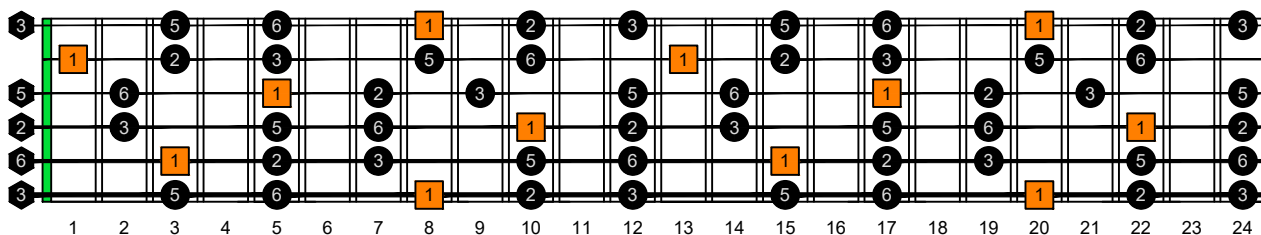

CAGED octaves (6-string guitar : E standard tuning - EADGBE) **C natural** - FINGERBOARD OCTAVE SHAPES

CAGED octaves (6-string guitar : E standard tuning - EADGBE) **C pentatonic major scale** : ENTIRE FINGERBOARD INTERVALS

CAGED octaves (6-string guitar : EADGBE) **C pentatonic major scale** ENTIRE FINGERBOARD INTERVALS : **5C2:5A3** box shape (3-1-3-1-3-1 sweep pattern)

CAGED octaves (6-string guitar : EADGBE) **C pentatonic major scale** ENTIRE FINGERBOARD INTERVALS : **5A3:6G3G1** box shape (3-1-3-1-3-1 sweep pattern)

CAGED octaves (6-string guitar : EADGBE) **C pentatonic major scale** ENTIRE FINGERBOARD INTERVALS : **6G3G1:6E4E1** box shape (3-1-3-1-3-1 sweep pattern)

CAGED octaves (6-string guitar : EADGBE) **C pentatonic major scale** ENTIRE FINGERBOARD INTERVALS : **6E4E1:4D2** box shape (3-1-3-1-3-1 sweep pattern)

CAGED octaves (6-string guitar : EADGBE) **C pentatonic major scale** ENTIRE FINGERBOARD INTERVALS : **4D2:5C2** box shape (3-1-3-1-3-1 sweep pattern)

CAGED octaves (6-string guitar : EADGBE) **C pentatonic major scale** ENTIRE FINGERBOARD INTERVALS : **5C2:5A3** box shape at 12 (3-1-3-1-3-1 sweep pattern)