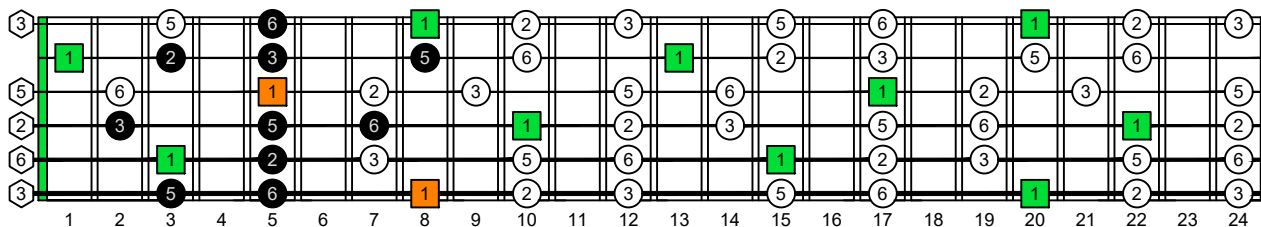

CAGED octaves (6-string guitar : E standard tuning - EADGBE) **C natural** - FINGERBOARD OCTAVE SHAPES

CAGED octaves (6-string guitar : E standard tuning - EADGBE) **C pentatonic major scale** : ENTIRE FINGERBOARD INTERVALS

CAGED octaves (6-string guitar : EADGBE) **C pentatonic major scale** ENTIRE FINGERBOARD INTERVALS : **5C2:5A3** box shape (3-1-3-1-3-1 sweep pattern)

CAGED octaves (6-string guitar : EADGBE) **C pentatonic major scale** ENTIRE FINGERBOARD INTERVALS : **5A3:6G3G1** box shape (3-1-3-1-3-1 sweep pattern)

CAGED octaves (6-string guitar : EADGBE) **C pentatonic major scale** ENTIRE FINGERBOARD INTERVALS : **6G3G1:6E4E1** box shape (3-1-3-1-3-1 sweep pattern)

CAGED octaves (6-string guitar : EADGBE) **C pentatonic major scale** ENTIRE FINGERBOARD INTERVALS : **6E4E1:4D2** box shape (3-1-3-1-3-1 sweep pattern)

CAGED octaves (6-string guitar : EADGBE) **C pentatonic major scale** ENTIRE FINGERBOARD INTERVALS : **4D2:5C2** box shape (3-1-3-1-3-1 sweep pattern)

CAGED octaves (6-string guitar : EADGBE) **C pentatonic major scale** ENTIRE FINGERBOARD INTERVALS : **5C2:5A3** box shape at 12 (3-1-3-1-3-1 sweep pattern)