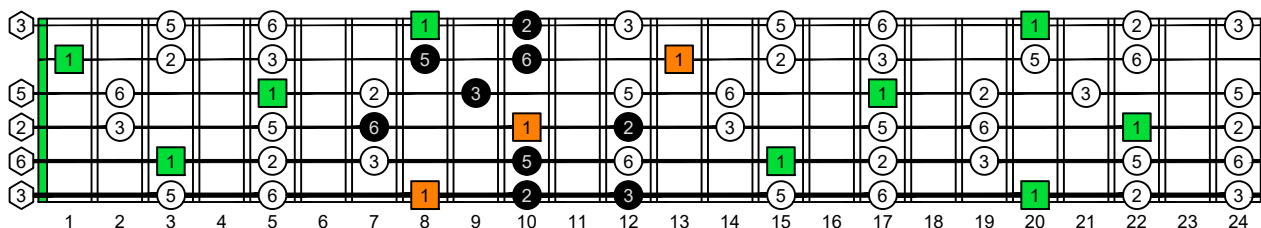

CAGED octaves (6-string guitar : E standard tuning - EADGBE) **C natural** - FINGERBOARD OCTAVE SHAPES

CAGED octaves (6-string guitar : E standard tuning - EADGBE) **C pentatonic major scale** : ENTIRE FINGERBOARD INTERVALS

CAGED octaves (6-string guitar : EADGBE) **C pentatonic major scale** ENTIRE FINGERBOARD INTERVALS : **5C2:5A3** box shape (3-1-3-1-3-1 sweep pattern)

CAGED octaves (6-string guitar : EADGBE) **C pentatonic major scale** ENTIRE FINGERBOARD INTERVALS : **5A3:6G3G1** box shape (3-1-3-1-3-1 sweep pattern)

CAGED octaves (6-string guitar : EADGBE) **C pentatonic major scale** ENTIRE FINGERBOARD INTERVALS : **6G3G1:6E4E1** box shape (3-1-3-1-3-1 sweep pattern)

CAGED octaves (6-string guitar : EADGBE) **C pentatonic major scale** ENTIRE FINGERBOARD INTERVALS : **6E4E1:4D2** box shape (3-1-3-1-3-1 sweep pattern)

CAGED octaves (6-string guitar : EADGBE) **C pentatonic major scale** ENTIRE FINGERBOARD INTERVALS : **4D2:5C2** box shape (3-1-3-1-3-1 sweep pattern)

CAGED octaves (6-string guitar : EADGBE) **C pentatonic major scale** ENTIRE FINGERBOARD INTERVALS : **5C2:5A3** box shape at 12 (3-1-3-1-3-1 sweep pattern)