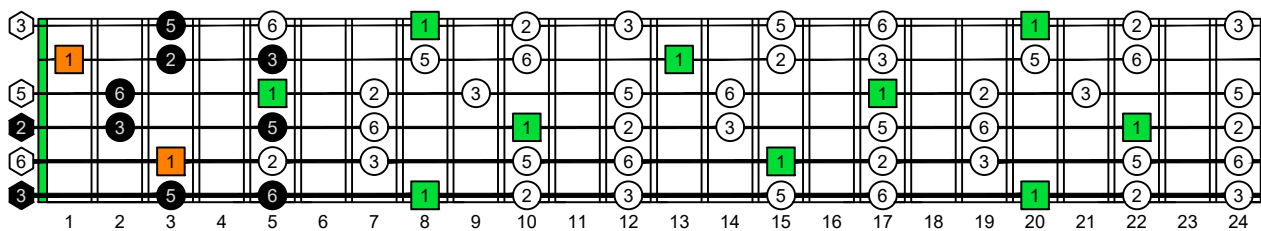

CAGED octaves (6-string guitar : E standard tuning - EADGBE) **C natural** - FINGERBOARD OCTAVE SHAPES

CAGED octaves (6-string guitar : E standard tuning - EADGBE) **C pentatonic major scale** : ENTIRE FINGERBOARD INTERVALS

CAGED octaves (6-string guitar : EADGBE) **C pentatonic major scale** ENTIRE FINGERBOARD INTERVALS : **5C2:5A3** box shape (3-1-3-1-3-1 sweep pattern)

CAGED octaves (6-string guitar : EADGBE) **C pentatonic major scale** ENTIRE FINGERBOARD INTERVALS : **5A3:6G3G1** box shape (3-1-3-1-3-1 sweep pattern)

CAGED octaves (6-string guitar : EADGBE) **C pentatonic major scale** ENTIRE FINGERBOARD INTERVALS : **6G3G1:6E4E1** box shape (3-1-3-1-3-1 sweep pattern)

CAGED octaves (6-string guitar : EADGBE) **C pentatonic major scale** ENTIRE FINGERBOARD INTERVALS : **6E4E1:4D2** box shape (3-1-3-1-3-1 sweep pattern)

CAGED octaves (6-string guitar : EADGBE) **C pentatonic major scale** ENTIRE FINGERBOARD INTERVALS : **4D2:5C2** box shape (3-1-3-1-3-1 sweep pattern)

CAGED octaves (6-string guitar : EADGBE) **C pentatonic major scale** ENTIRE FINGERBOARD INTERVALS : **5C2:5A3** box shape at 12 (3-1-3-1-3-1 sweep pattern)