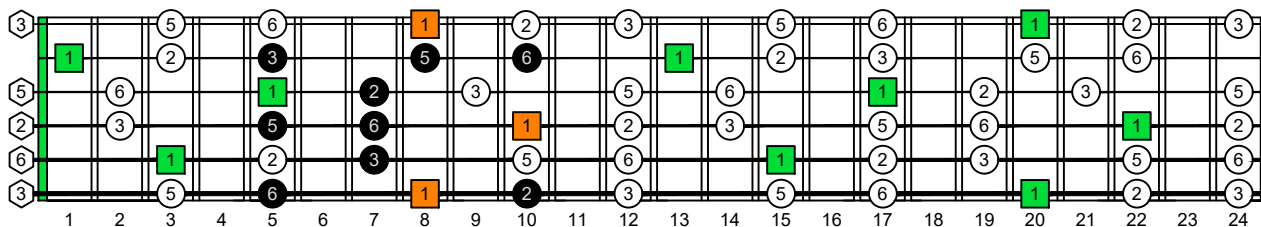

CAGED octaves (6-string guitar : E standard tuning - EADGBE) **C natural** - FINGERBOARD OCTAVE SHAPES

CAGED octaves (6-string guitar : E standard tuning - EADGBE) **C pentatonic major scale** : ENTIRE FINGERBOARD INTERVALS

CAGED octaves (6-string guitar : EADGBE) **C pentatonic major scale** ENTIRE FINGERBOARD INTERVALS : **5C2:5A3** box shape (3-1-3-1-3-1 sweep pattern)

CAGED octaves (6-string guitar : EADGBE) **C pentatonic major scale** ENTIRE FINGERBOARD INTERVALS : **5A3:6G3G1** box shape (3-1-3-1-3-1 sweep pattern)

CAGED octaves (6-string guitar : EADGBE) **C pentatonic major scale** ENTIRE FINGERBOARD INTERVALS : **6G3G1:6E4E1** box shape (3-1-3-1-3-1 sweep pattern)

CAGED octaves (6-string guitar : EADGBE) **C pentatonic major scale** ENTIRE FINGERBOARD INTERVALS : **6E4E1:4D2** box shape (3-1-3-1-3-1 sweep pattern)

CAGED octaves (6-string guitar : EADGBE) **C pentatonic major scale** ENTIRE FINGERBOARD INTERVALS : **4D2:5C2** box shape (3-1-3-1-3-1 sweep pattern)

CAGED octaves (6-string guitar : EADGBE) **C pentatonic major scale** ENTIRE FINGERBOARD INTERVALS : **5C2:5A3** box shape at 12 (3-1-3-1-3-1 sweep pattern)