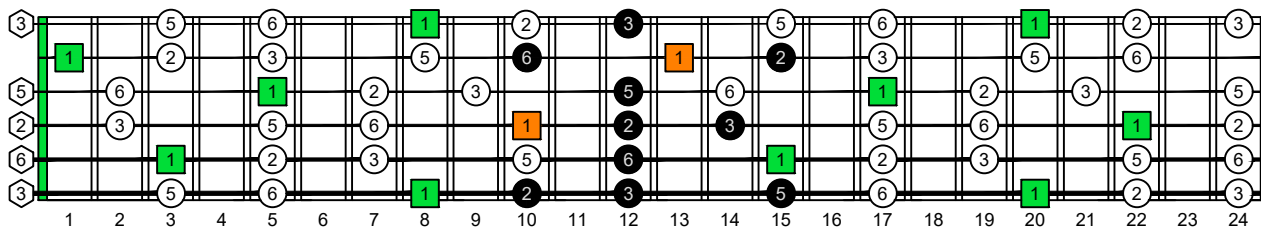

CAGED octaves (6-string guitar : E standard tuning - EADGBE) **C natural** - FINGERBOARD OCTAVE SHAPES

CAGED octaves (6-string guitar : E standard tuning - EADGBE) **C pentatonic major scale** : ENTIRE FINGERBOARD INTERVALS

CAGED octaves (6-string guitar : EADGBE) **C pentatonic major scale** ENTIRE FINGERBOARD INTERVALS : **5C2:5A3** box shape (3-1-3-1-3-1 sweep pattern)

CAGED octaves (6-string guitar : EADGBE) **C pentatonic major scale** ENTIRE FINGERBOARD INTERVALS : **5A3:6G3G1** box shape (3-1-3-1-3-1 sweep pattern)

CAGED octaves (6-string guitar : EADGBE) **C pentatonic major scale** ENTIRE FINGERBOARD INTERVALS : **6G3G1:6E4E1** box shape (3-1-3-1-3-1 sweep pattern)

CAGED octaves (6-string guitar : EADGBE) **C pentatonic major scale** ENTIRE FINGERBOARD INTERVALS : **6E4E1:4D2** box shape (3-1-3-1-3-1 sweep pattern)

CAGED octaves (6-string guitar : EADGBE) **C pentatonic major scale** ENTIRE FINGERBOARD INTERVALS : **4D2:5C2** box shape (3-1-3-1-3-1 sweep pattern)

CAGED octaves (6-string guitar : EADGBE) **C pentatonic major scale** ENTIRE FINGERBOARD INTERVALS : **5C2:5A3** box shape at 12 (3-1-3-1-3-1 sweep pattern)