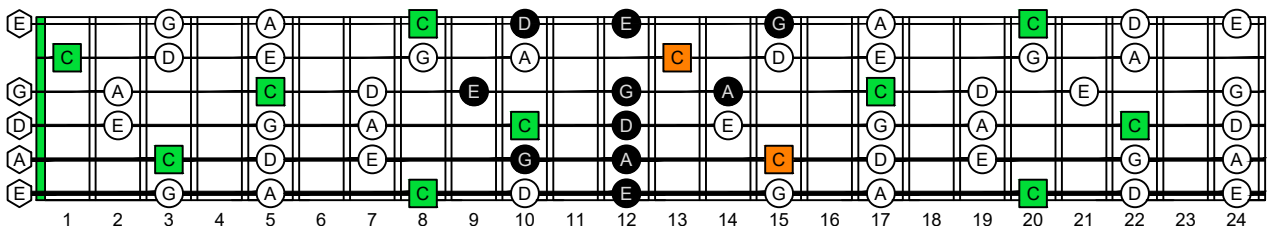

1 2 3 4 5 6 7 8 9 10 11 12 13 14 15 16 17 18 19 20 21 22 23 24

CAGED octaves (6-string guitar : EADGBE) **C pentatonic major scale** ENTIRE FINGERBOARD NOTE NAMES : **5A3:6G3G1** box shape (1-3-1-3-1-3 sweep pattern)

1 2 3 4 5 6 7 8 9 10 11 12 13 14 15 16 17 18 19 20 21 22 23 24

CAGED octaves (6-string guitar : EADGBE) **C pentatonic major scale** ENTIRE FINGERBOARD NOTE NAMES : **6G3G1:6E4E1** box shape (1-3-1-3-1-3 sweep pattern)

1 2 3 4 5 6 7 8 9 10 11 12 13 14 15 16 17 18 19 20 21 22 23 24

CAGED octaves (6-string guitar : EADGBE) **C pentatonic major scale** ENTIRE FINGERBOARD NOTE NAMES : **6E4E1:4D2** box shape (1-3-1-3-1-3 sweep pattern)

1 2 3 4 5 6 7 8 9 10 11 12 13 14 15 16 17 18 19 20 21 22 23 24

CAGED octaves (6-string guitar : EADGBE) **C pentatonic major scale** ENTIRE FINGERBOARD NOTE NAMES : **4D2:5C2** box shape (1-3-1-3-1-3 sweep pattern)