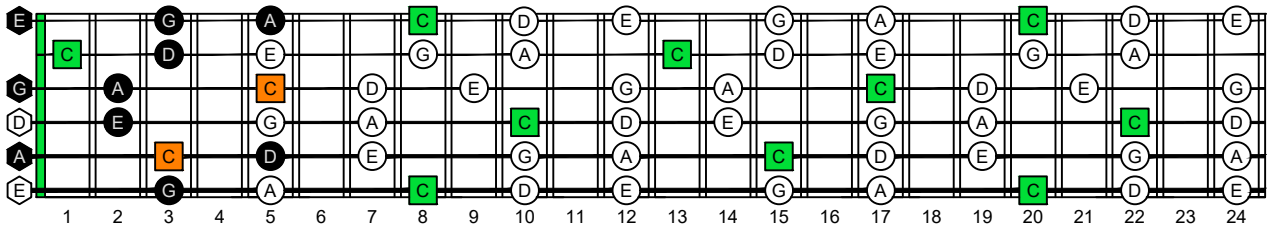

CAGED octaves (6-string guitar : E standard tuning - EADGBE) **C natural** - FINGERBOARD OCTAVE SHAPES

1 2 3 4 5 6 7 8 9 10 11 12 13 14 15 16 17 18 19 20 21 22 23 24

CAGED octaves (6-string guitar : E standard tuning - EADGBE) **C pentatonic major scale** : ENTIRE FINGERBOARD NOTE NAMES

1 2 3 4 5 6 7 8 9 10 11 12 13 14 15 16 17 18 19 20 21 22 23 24

CAGED octaves (6-string guitar : EADGBE) **C pentatonic major scale** ENTIRE FINGERBOARD NOTE NAMES : **5C2:5A3** box shape (1-3-1-3-1-3 sweep pattern)

1 2 3 4 5 6 7 8 9 10 11 12 13 14 15 16 17 18 19 20 21 22 23 24

CAGED octaves (6-string guitar : EADGBE) **C pentatonic major scale** ENTIRE FINGERBOARD NOTE NAMES : **5A3:6G3G1** box shape (1-3-1-3-1-3 sweep pattern)

1 2 3 4 5 6 7 8 9 10 11 12 13 14 15 16 17 18 19 20 21 22 23 24

CAGED octaves (6-string guitar : EADGBE) **C pentatonic major scale** ENTIRE FINGERBOARD NOTE NAMES : **5C2:5A3** box shape at 12 (1-3-1-3-1-3 sweep pattern)