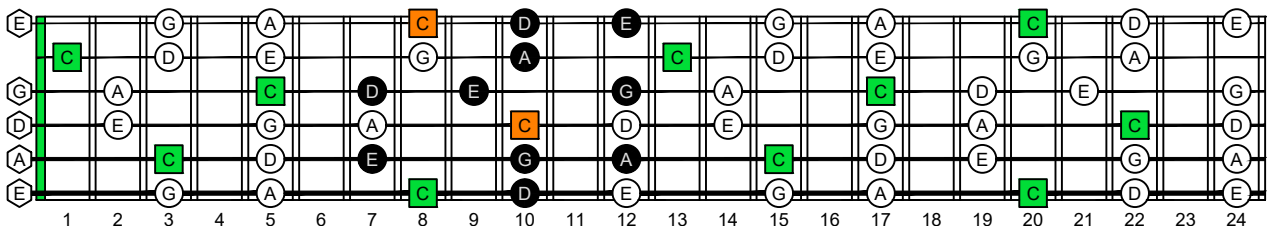

1 2 3 4 5 6 7 8 9 10 11 12 13 14 15 16 17 18 19 20 21 22 23 24

CAGED octaves (6-string guitar : EADGBE) **C pentatonic major scale** ENTIRE FINGERBOARD NOTE NAMES : **5C2:5A3** box shape (1-3-1-3-1-3 sweep pattern)

1 2 3 4 5 6 7 8 9 10 11 12 13 14 15 16 17 18 19 20 21 22 23 24

CAGED octaves (6-string guitar : EADGBE) **C pentatonic major scale** ENTIRE FINGERBOARD NOTE NAMES : **5A3:6G3G1** box shape (1-3-1-3-1-3 sweep pattern)

1 2 3 4 5 6 7 8 9 10 11 12 13 14 15 16 17 18 19 20 21 22 23 24

CAGED octaves (6-string guitar : EADGBE) **C pentatonic major scale** ENTIRE FINGERBOARD NOTE NAMES : **6G3G1:6E4E1** box shape (1-3-1-3-1-3 sweep pattern)

1 2 3 4 5 6 7 8 9 10 11 12 13 14 15 16 17 18 19 20 21 22 23 24

CAGED octaves (6-string guitar : EADGBE) **C pentatonic major scale** ENTIRE FINGERBOARD NOTE NAMES : **6E4E1:4D2** box shape (1-3-1-3-1-3 sweep pattern)