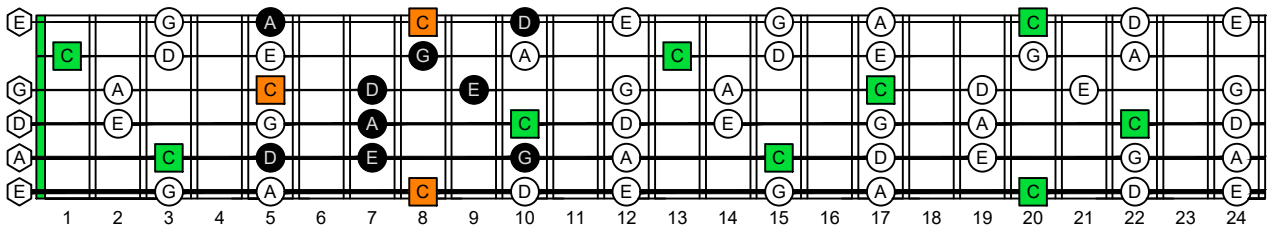

CAGED octaves (6-string guitar : E standard tuning - EADGBE) **C natural** - FINGERBOARD OCTAVE SHAPES

1 2 3 4 5 6 7 8 9 10 11 12 13 14 15 16 17 18 19 20 21 22 23 24

CAGED octaves (6-string guitar : E standard tuning - EADGBE) **C pentatonic major scale** : ENTIRE FINGERBOARD NOTE NAMES

1 2 3 4 5 6 7 8 9 10 11 12 13 14 15 16 17 18 19 20 21 22 23 24

CAGED octaves (6-string guitar : EADGBE) **C pentatonic major scale** ENTIRE FINGERBOARD NOTE NAMES : **5C2:5A3** box shape (1-3-1-3-1-3 sweep pattern)

1 2 3 4 5 6 7 8 9 10 11 12 13 14 15 16 17 18 19 20 21 22 23 24

CAGED octaves (6-string guitar : EADGBE) **C pentatonic major scale** ENTIRE FINGERBOARD NOTE NAMES : **5A3:6G3G1** box shape (1-3-1-3-1-3 sweep pattern)

1 2 3 4 5 6 7 8 9 10 11 12 13 14 15 16 17 18 19 20 21 22 23 24

CAGED octaves (6-string guitar : EADGBE) **C pentatonic major scale** ENTIRE FINGERBOARD NOTE NAMES : **6G3G1:6E4E1** box shape (1-3-1-3-1-3 sweep pattern)