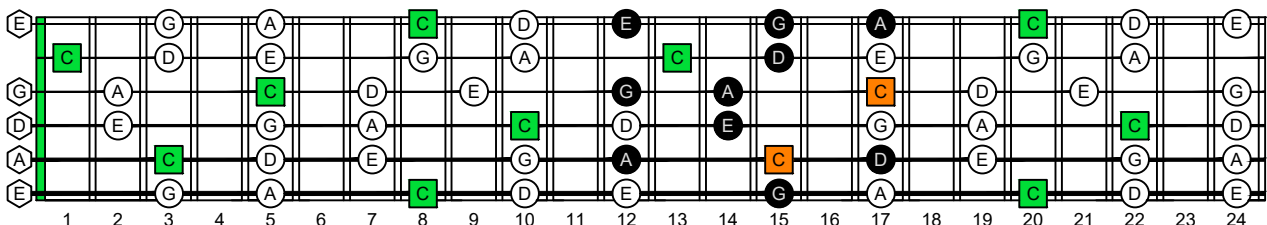

1 2 3 4 5 6 7 8 9 10 11 12 13 14 15 16 17 18 19 20 21 22 23 24

CAGED octaves (6-string guitar : EADGBE) **C pentatonic major scale** ENTIRE FINGERBOARD NOTE NAMES : **6G3G1:6E4E1** box shape (1-3-1-3-1-3 sweep pattern)

1 2 3 4 5 6 7 8 9 10 11 12 13 14 15 16 17 18 19 20 21 22 23 24

CAGED octaves (6-string guitar : EADGBE) **C pentatonic major scale** ENTIRE FINGERBOARD NOTE NAMES : **6E4E1:4D2** box shape (1-3-1-3-1-3 sweep pattern)

1 2 3 4 5 6 7 8 9 10 11 12 13 14 15 16 17 18 19 20 21 22 23 24

CAGED octaves (6-string guitar : EADGBE) **C pentatonic major scale** ENTIRE FINGERBOARD NOTE NAMES : **4D2:5C2** box shape (1-3-1-3-1-3 sweep pattern)

1 2 3 4 5 6 7 8 9 10 11 12 13 14 15 16 17 18 19 20 21 22 23 24

CAGED octaves (6-string guitar : EADGBE) **C pentatonic major scale** ENTIRE FINGERBOARD NOTE NAMES : **5C2:5A3** box shape at 12 (1-3-1-3-1-3 sweep pattern)