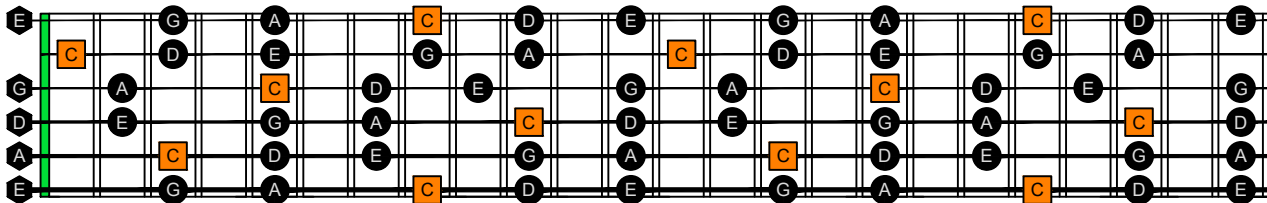

CAGED octaves (6-string guitar : E standard tuning - EADGBE) **C natural** - FINGERBOARD OCTAVE SHAPES

1 2 3 4 5 6 7 8 9 10 11 12 13 14 15 16 17 18 19 20 21 22 23 24

CAGED octaves (6-string guitar : E standard tuning - EADGBE) **C pentatonic major scale** : ENTIRE FINGERBOARD NOTE NAMES

1 2 3 4 5 6 7 8 9 10 11 12 13 14 15 16 17 18 19 20 21 22 23 24

CAGED octaves (6-string guitar : EADGBE) **C pentatonic major scale** ENTIRE FINGERBOARD NOTE NAMES : **5C2:5A3** box shape (1-3-1-3-1-3 sweep pattern)

1 2 3 4 5 6 7 8 9 10 11 12 13 14 15 16 17 18 19 20 21 22 23 24

CAGED octaves (6-string guitar : EADGBE) **C pentatonic major scale** ENTIRE FINGERBOARD NOTE NAMES : **5A3:6G3G1** box shape (1-3-1-3-1-3 sweep pattern)

1 2 3 4 5 6 7 8 9 10 11 12 13 14 15 16 17 18 19 20 21 22 23 24

CAGED octaves (6-string guitar : EADGBE) **C pentatonic major scale** ENTIRE FINGERBOARD NOTE NAMES : **5C2:5A3** box shape at 12 (1-3-1-3-1-3 sweep pattern)