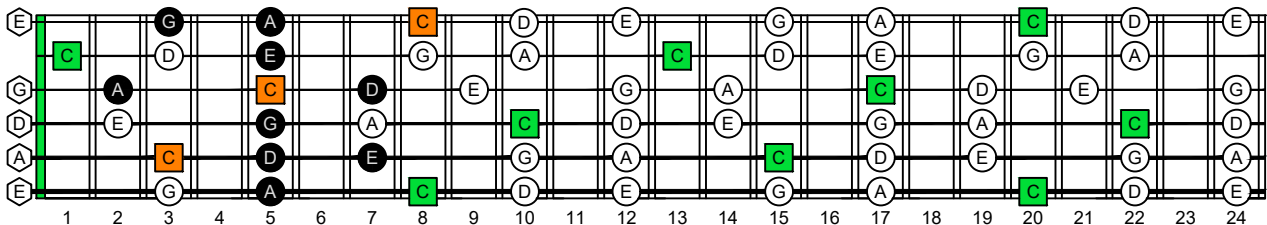

CAGED octaves (6-string guitar : E standard tuning - EADGBE) **C natural** - FINGERBOARD OCTAVE SHAPES

1 2 3 4 5 6 7 8 9 10 11 12 13 14 15 16 17 18 19 20 21 22 23 24

CAGED octaves (6-string guitar : E standard tuning - EADGBE) **C pentatonic major scale** : ENTIRE FINGERBOARD NOTE NAMES

1 2 3 4 5 6 7 8 9 10 11 12 13 14 15 16 17 18 19 20 21 22 23 24

CAGED octaves (6-string guitar : EADGBE) **C pentatonic major scale** ENTIRE FINGERBOARD NOTE NAMES : **5C2:5A3** box shape (1-3-1-3-1-3 sweep pattern)

1 2 3 4 5 6 7 8 9 10 11 12 13 14 15 16 17 18 19 20 21 22 23 24

CAGED octaves (6-string guitar : EADGBE) **C pentatonic major scale** ENTIRE FINGERBOARD NOTE NAMES : **5A3:6G3G1** box shape (1-3-1-3-1-3 sweep pattern)

1 2 3 4 5 6 7 8 9 10 11 12 13 14 15 16 17 18 19 20 21 22 23 24

CAGED octaves (6-string guitar : EADGBE) **C pentatonic major scale** ENTIRE FINGERBOARD NOTE NAMES : **5C2:5A3** box shape at 12 (1-3-1-3-1-3 sweep pattern)