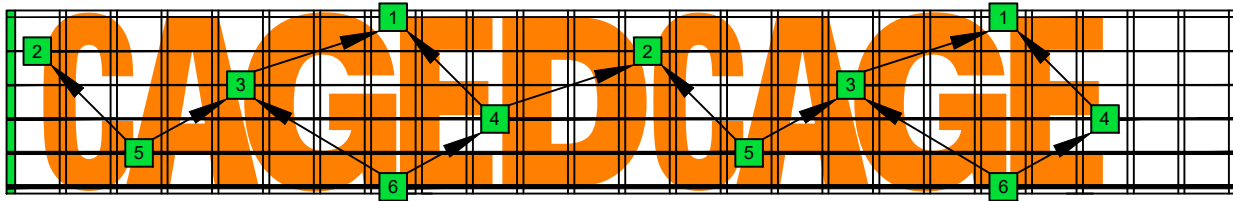

CAGED octaves (6-string guitar : E standard tuning - EADGBE) **C natural** - FINGERBOARD OCTAVE SHAPES

1 2 3 4 5 6 7 8 9 10 11 12 13 14 15 16 17 18 19 20 21 22 23 24

CAGED octaves (6-string guitar : E standard tuning - EADGBE) **C pentatonic major scale** : ENTIRE FINGERBOARD NOTE NAMES

1 2 3 4 5 6 7 8 9 10 11 12 13 14 15 16 17 18 19 20 21 22 23 24

CAGED octaves (6-string guitar : EADGBE) **C pentatonic major scale** ENTIRE FINGERBOARD NOTE NAMES : **5C2:5A3** box shape (1-3-1-3-1-3 sweep pattern)

1 2 3 4 5 6 7 8 9 10 11 12 13 14 15 16 17 18 19 20 21 22 23 24

CAGED octaves (6-string guitar : EADGBE) **C pentatonic major scale** ENTIRE FINGERBOARD NOTE NAMES : **5A3:6G3G1** box shape (1-3-1-3-1-3 sweep pattern)