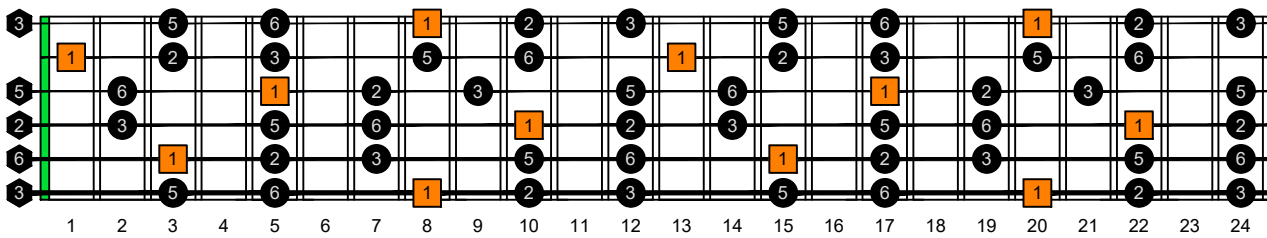

**CAGED octaves** (6-string guitar : E standard tuning - EADGBE) **C natural** - FINGERBOARD OCTAVE SHAPES

**CAGED octaves** (6-string guitar : E standard tuning - EADGBE) **C pentatonic major scale** : ENTIRE FINGERBOARD INTERVALS

**CAGED octaves** (6-string guitar : EADGBE) **C pentatonic major scale** ENTIRE FINGERBOARD INTERVALS : **5C2:5A3** box shape (1-3-1-3-1-3 sweep pattern)

**CAGED octaves** (6-string guitar : EADGBE) **C pentatonic major scale** ENTIRE FINGERBOARD INTERVALS : **5A3:6G3G1** box shape (1-3-1-3-1-3 sweep pattern)

**CAGED octaves** (6-string guitar : EADGBE) **C pentatonic major scale** ENTIRE FINGERBOARD INTERVALS : **6G3G1:6E4E1** box shape (1-3-1-3-1-3 sweep pattern)

**CAGED octaves** (6-string guitar : EADGBE) **C pentatonic major scale** ENTIRE FINGERBOARD INTERVALS : **6E4E1:4D2** box shape (1-3-1-3-1-3 sweep pattern)

**CAGED octaves** (6-string guitar : EADGBE) **C pentatonic major scale** ENTIRE FINGERBOARD INTERVALS : **4D2:5C2** box shape (1-3-1-3-1-3 sweep pattern)

**CAGED octaves** (6-string guitar : EADGBE) **C pentatonic major scale** ENTIRE FINGERBOARD INTERVALS : **5C2:5A3** box shape at 12 (1-3-1-3-1-3 sweep pattern)