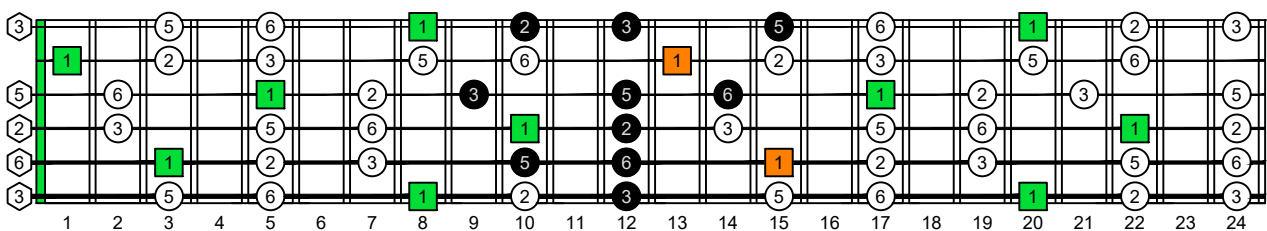

**CAGED octaves** (6-string guitar : E standard tuning - EADGBE) **C natural** - FINGERBOARD OCTAVE SHAPES

**CAGED octaves** (6-string guitar : E standard tuning - EADGBE) **C pentatonic major scale** : ENTIRE FINGERBOARD INTERVALS

**CAGED octaves** (6-string guitar : EADGBE) **C pentatonic major scale** ENTIRE FINGERBOARD INTERVALS : **5C2:5A3** box shape (1-3-1-3-1-3 sweep pattern)

**CAGED octaves** (6-string guitar : EADGBE) **C pentatonic major scale** ENTIRE FINGERBOARD INTERVALS : **5A3:6G3G1** box shape (1-3-1-3-1-3 sweep pattern)

**CAGED octaves** (6-string guitar : EADGBE) **C pentatonic major scale** ENTIRE FINGERBOARD INTERVALS : **6G3G1:6E4E1** box shape (1-3-1-3-1-3 sweep pattern)

**CAGED octaves** (6-string guitar : EADGBE) **C pentatonic major scale** ENTIRE FINGERBOARD INTERVALS : **6E4E1:4D2** box shape (1-3-1-3-1-3 sweep pattern)

**CAGED octaves** (6-string guitar : EADGBE) **C pentatonic major scale** ENTIRE FINGERBOARD INTERVALS : **4D2:5C2** box shape (1-3-1-3-1-3 sweep pattern)

**CAGED octaves** (6-string guitar : EADGBE) **C pentatonic major scale** ENTIRE FINGERBOARD INTERVALS : **5C2:5A3** box shape at 12 (1-3-1-3-1-3 sweep pattern)