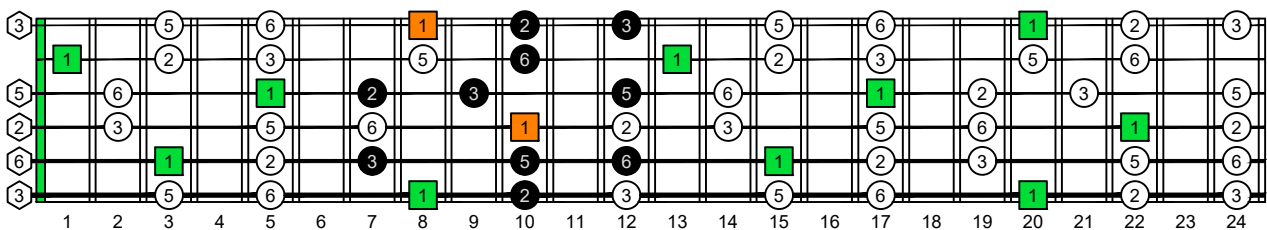

**CAGED octaves** (6-string guitar : E standard tuning - EADGBE) **C natural** - FINGERBOARD OCTAVE SHAPES

**CAGED octaves** (6-string guitar : E standard tuning - EADGBE) **C pentatonic major scale** : ENTIRE FINGERBOARD INTERVALS

**CAGED octaves** (6-string guitar : EADGBE) **C pentatonic major scale** ENTIRE FINGERBOARD INTERVALS : **5C2:5A3** box shape (1-3-1-3-1-3 sweep pattern)

**CAGED octaves** (6-string guitar : EADGBE) **C pentatonic major scale** ENTIRE FINGERBOARD INTERVALS : **5A3:6G3G1** box shape (1-3-1-3-1-3 sweep pattern)

**CAGED octaves** (6-string guitar : EADGBE) **C pentatonic major scale** ENTIRE FINGERBOARD INTERVALS : **6G3G1:6E4E1** box shape (1-3-1-3-1-3 sweep pattern)

**CAGED octaves** (6-string guitar : EADGBE) **C pentatonic major scale** ENTIRE FINGERBOARD INTERVALS : **6E4E1:4D2** box shape (1-3-1-3-1-3 sweep pattern)

**CAGED octaves** (6-string guitar : EADGBE) **C pentatonic major scale** ENTIRE FINGERBOARD INTERVALS : **4D2:5C2** box shape (1-3-1-3-1-3 sweep pattern)

**CAGED octaves** (6-string guitar : EADGBE) **C pentatonic major scale** ENTIRE FINGERBOARD INTERVALS : **5C2:5A3** box shape at 12 (1-3-1-3-1-3 sweep pattern)