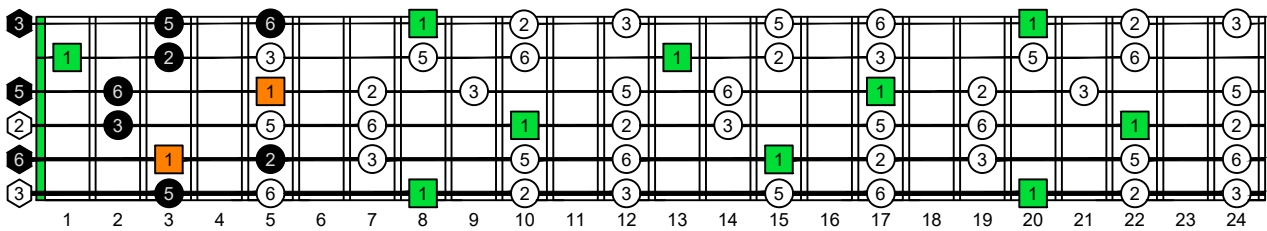

**CAGED octaves** (6-string guitar : E standard tuning - EADGBE) **C natural** - FINGERBOARD OCTAVE SHAPES

**CAGED octaves** (6-string guitar : E standard tuning - EADGBE) **C pentatonic major scale** : ENTIRE FINGERBOARD INTERVALS

**CAGED octaves** (6-string guitar : EADGBE) **C pentatonic major scale** ENTIRE FINGERBOARD INTERVALS : **5C2:5A3** box shape (1-3-1-3-1-3 sweep pattern)

**CAGED octaves** (6-string guitar : EADGBE) **C pentatonic major scale** ENTIRE FINGERBOARD INTERVALS : **5A3:6G3G1** box shape (1-3-1-3-1-3 sweep pattern)

**CAGED octaves** (6-string guitar : EADGBE) **C pentatonic major scale** ENTIRE FINGERBOARD INTERVALS : **6G3G1:6E4E1** box shape (1-3-1-3-1-3 sweep pattern)

**CAGED octaves** (6-string guitar : EADGBE) **C pentatonic major scale** ENTIRE FINGERBOARD INTERVALS : **6E4E1:4D2** box shape (1-3-1-3-1-3 sweep pattern)

**CAGED octaves** (6-string guitar : EADGBE) **C pentatonic major scale** ENTIRE FINGERBOARD INTERVALS : **4D2:5C2** box shape (1-3-1-3-1-3 sweep pattern)

**CAGED octaves** (6-string guitar : EADGBE) **C pentatonic major scale** ENTIRE FINGERBOARD INTERVALS : **5C2:5A3** box shape at 12 (1-3-1-3-1-3 sweep pattern)