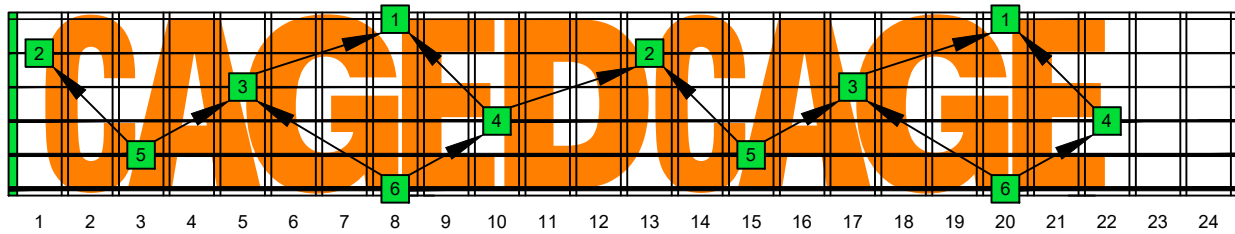

**CAGED octaves** (6-string guitar : E standard tuning - EADGBE) **C natural** - FINGERBOARD OCTAVE SHAPES

**CAGED octaves** (6-string guitar : E standard tuning - EADGBE) **C pentatonic major scale** : ENTIRE FINGERBOARD INTERVALS

**CAGED octaves** (6-string guitar : EADGBE) **C pentatonic major scale** ENTIRE FINGERBOARD INTERVALS : **5C2:5A3** box shape (1-3-1-3-1-3 sweep pattern)

**CAGED octaves** (6-string guitar : EADGBE) **C pentatonic major scale** ENTIRE FINGERBOARD INTERVALS : **5A3:6G3G1** box shape (1-3-1-3-1-3 sweep pattern)

**CAGED octaves** (6-string guitar : EADGBE) **C pentatonic major scale** ENTIRE FINGERBOARD INTERVALS : **6G3G1:6E4E1** box shape (1-3-1-3-1-3 sweep pattern)

**CAGED octaves** (6-string guitar : EADGBE) **C pentatonic major scale** ENTIRE FINGERBOARD INTERVALS : **6E4E1:4D2** box shape (1-3-1-3-1-3 sweep pattern)

**CAGED octaves** (6-string guitar : EADGBE) **C pentatonic major scale** ENTIRE FINGERBOARD INTERVALS : **4D2:5C2** box shape (1-3-1-3-1-3 sweep pattern)

**CAGED octaves** (6-string guitar : EADGBE) **C pentatonic major scale** ENTIRE FINGERBOARD INTERVALS : **5C2:5A3** box shape at 12 (1-3-1-3-1-3 sweep pattern)