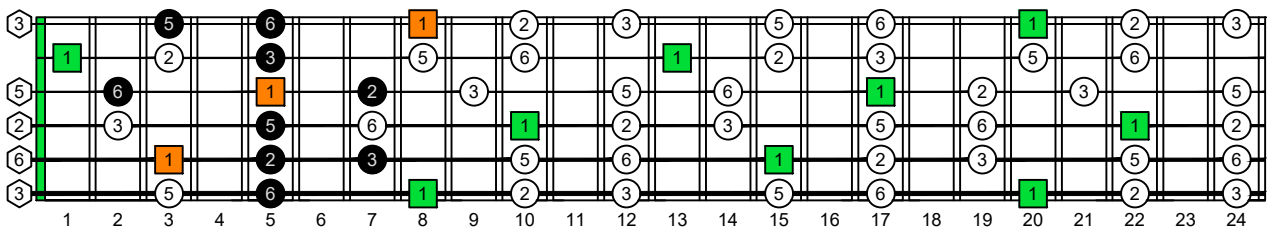

**CAGED octaves** (6-string guitar : E standard tuning - EADGBE) **C natural** - FINGERBOARD OCTAVE SHAPES

**CAGED octaves** (6-string guitar : E standard tuning - EADGBE) **C pentatonic major scale** : ENTIRE FINGERBOARD INTERVALS

**CAGED octaves** (6-string guitar : EADGBE) **C pentatonic major scale** ENTIRE FINGERBOARD INTERVALS : **5C2:5A3** box shape (1-3-1-3-1-3 sweep pattern)

**CAGED octaves** (6-string guitar : EADGBE) **C pentatonic major scale** ENTIRE FINGERBOARD INTERVALS : **5A3:6G3G1** box shape (1-3-1-3-1-3 sweep pattern)

**CAGED octaves** (6-string guitar : EADGBE) **C pentatonic major scale** ENTIRE FINGERBOARD INTERVALS : **6G3G1:6E4E1** box shape (1-3-1-3-1-3 sweep pattern)

**CAGED octaves** (6-string guitar : EADGBE) **C pentatonic major scale** ENTIRE FINGERBOARD INTERVALS : **6E4E1:4D2** box shape (1-3-1-3-1-3 sweep pattern)

**CAGED octaves** (6-string guitar : EADGBE) **C pentatonic major scale** ENTIRE FINGERBOARD INTERVALS : **4D2:5C2** box shape (1-3-1-3-1-3 sweep pattern)

**CAGED octaves** (6-string guitar : EADGBE) **C pentatonic major scale** ENTIRE FINGERBOARD INTERVALS : **5C2:5A3** box shape at 12 (1-3-1-3-1-3 sweep pattern)