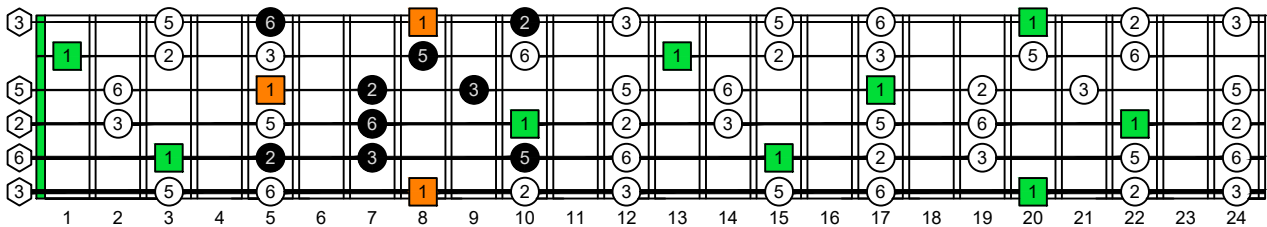

**CAGED octaves** (6-string guitar : E standard tuning - EADGBE) **C natural** - FINGERBOARD OCTAVE SHAPES

**CAGED octaves** (6-string guitar : E standard tuning - EADGBE) **C pentatonic major scale** : ENTIRE FINGERBOARD INTERVALS

**CAGED octaves** (6-string guitar : EADGBE) **C pentatonic major scale** ENTIRE FINGERBOARD INTERVALS : **5C2:5A3** box shape (1-3-1-3-1-3 sweep pattern)

**CAGED octaves** (6-string guitar : EADGBE) **C pentatonic major scale** ENTIRE FINGERBOARD INTERVALS : **5A3:6G3G1** box shape (1-3-1-3-1-3 sweep pattern)

**CAGED octaves** (6-string guitar : EADGBE) **C pentatonic major scale** ENTIRE FINGERBOARD INTERVALS : **6G3G1:6E4E1** box shape (1-3-1-3-1-3 sweep pattern)

**CAGED octaves** (6-string guitar : EADGBE) **C pentatonic major scale** ENTIRE FINGERBOARD INTERVALS : **6E4E1:4D2** box shape (1-3-1-3-1-3 sweep pattern)

**CAGED octaves** (6-string guitar : EADGBE) **C pentatonic major scale** ENTIRE FINGERBOARD INTERVALS : **4D2:5C2** box shape (1-3-1-3-1-3 sweep pattern)

**CAGED octaves** (6-string guitar : EADGBE) **C pentatonic major scale** ENTIRE FINGERBOARD INTERVALS : **5C2:5A3** box shape at 12 (1-3-1-3-1-3 sweep pattern)