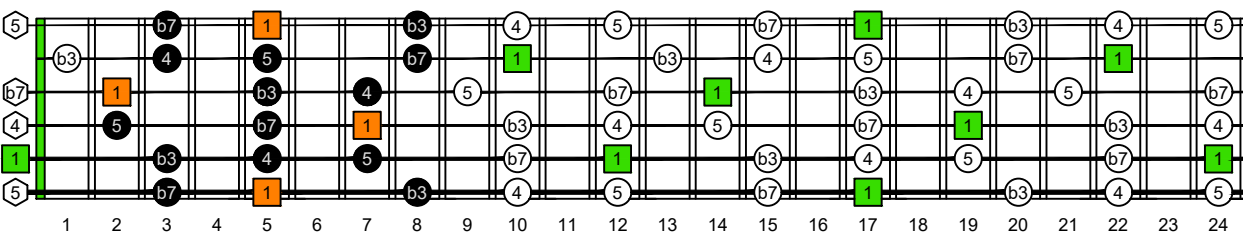

AGEDC octaves (6-string guitar : E standard tuning - EADGBE) A natural - FINGERBOARD OCTAVE SHAPES

AGEDC octaves (6-string guitar : E standard tuning - EADGBE) A pentatonic minor scale : ENTIRE FINGERBOARD INTERVALS

AGEDC octaves (6-string guitar : E standard - EADGBE) A pentatonic minor scale ENTIRE FINGERBOARD INTERVALS : 5Am3:6Gm3Gm1 box shape (3nps)

AGEDC octaves (6-string guitar : E standard - EADGBE) A pentatonic minor scale ENTIRE FINGERBOARD INTERVALS : 6Gm3Gm1:6Em4Em1 box shape (3nps)

AGEDC octaves (6-string guitar : E standard - EADGBE) A pentatonic minor scale ENTIRE FINGERBOARD INTERVALS : 6Em4Em1:4Dm2 box shape (3nps)

AGEDC octaves (6-string guitar : E standard - EADGBE) A pentatonic minor scale ENTIRE FINGERBOARD INTERVALS : 4Dm2:5Cm2 box shape (3nps)

AGEDC octaves (6-string guitar : E standard - EADGBE) A pentatonic minor scale ENTIRE FINGERBOARD INTERVALS : 5Cm2:5Am3 box shape (3nps)

AGEDC octaves (6-string guitar : E standard - EADGBE) A pentatonic minor scale ENTIRE FINGERBOARD INTERVALS : 5Am3:6Gm3Gm1 box shape at 12 (3nps)