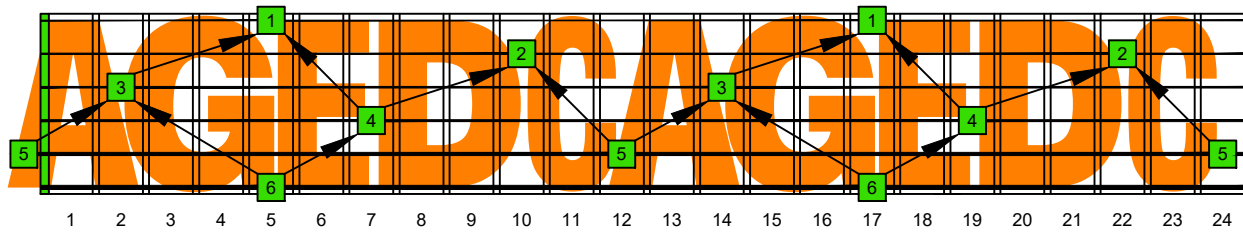

AGEDC octaves (6-string guitar : E standard tuning - EADGBE) A natural - FINGERBOARD OCTAVE SHAPES

AGEDC octaves (6-string guitar : E standard tuning - EADGBE) A pentatonic minor scale : ENTIRE FINGERBOARD INTERVALS

AGEDC octaves (6-string guitar : E standard - EADGBE) A pentatonic minor scale ENTIRE FINGERBOARD INTERVALS : 5Am3:6Gm3Gm1 box shape (3nps)

AGEDC octaves (6-string guitar : E standard - EADGBE) A pentatonic minor scale ENTIRE FINGERBOARD INTERVALS : 6Gm3Gm1:6Em4Em1 box shape (3nps)

AGEDC octaves (6-string guitar : E standard - EADGBE) A pentatonic minor scale ENTIRE FINGERBOARD INTERVALS : 6Em4Em1:4Dm2 box shape (3nps)

AGEDC octaves (6-string guitar : E standard - EADGBE) A pentatonic minor scale ENTIRE FINGERBOARD INTERVALS : 4Dm2:5Cm2 box shape (3nps)

AGEDC octaves (6-string guitar : E standard - EADGBE) A pentatonic minor scale ENTIRE FINGERBOARD INTERVALS : 5Cm2:5Am3 box shape (3nps)

AGEDC octaves (6-string guitar : E standard - EADGBE) A pentatonic minor scale ENTIRE FINGERBOARD INTERVALS : 5Am3:6Gm3Gm1 box shape at 12 (3nps)