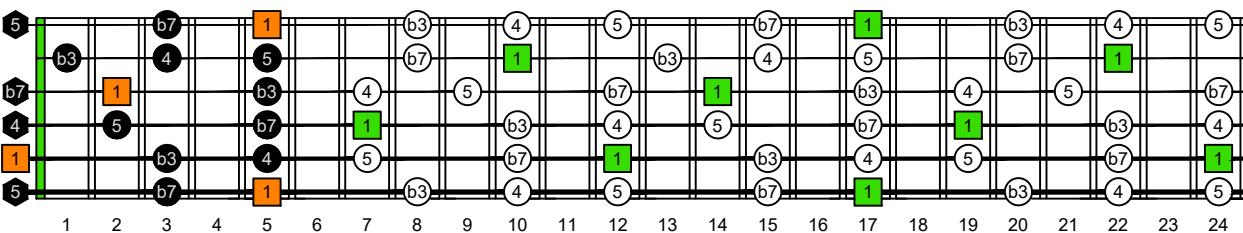

AGEDC octaves (6-string guitar : E standard tuning - EADGBE) A natural - FINGERBOARD OCTAVE SHAPES

AGEDC octaves (6-string guitar : E standard tuning - EADGBE) A pentatonic minor scale : ENTIRE FINGERBOARD INTERVALS

AGEDC octaves (6-string guitar : E standard - EADGBE) A pentatonic minor scale ENTIRE FINGERBOARD INTERVALS : 5Am3:6Gm3Gm1 box shape (3nps)

AGEDC octaves (6-string guitar : E standard - EADGBE) A pentatonic minor scale ENTIRE FINGERBOARD INTERVALS : 6Gm3Gm1:6Em4Em1 box shape (3nps)

AGEDC octaves (6-string guitar : E standard - EADGBE) A pentatonic minor scale ENTIRE FINGERBOARD INTERVALS : 6Em4Em1:4Dm2 box shape (3nps)

AGEDC octaves (6-string guitar : E standard - EADGBE) A pentatonic minor scale ENTIRE FINGERBOARD INTERVALS : 4Dm2:5Cm2 box shape (3nps)

AGEDC octaves (6-string guitar : E standard - EADGBE) A pentatonic minor scale ENTIRE FINGERBOARD INTERVALS : 5Cm2:5Am3 box shape (3nps)

AGEDC octaves (6-string guitar : E standard - EADGBE) A pentatonic minor scale ENTIRE FINGERBOARD INTERVALS : 5Am3:6Gm3Gm1 box shape at 12 (3nps)