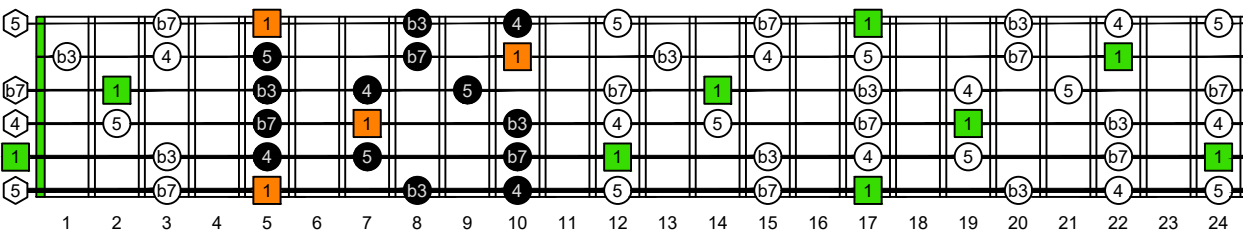

AGEDC octaves (6-string guitar : E standard tuning - EADGBE) A natural - FINGERBOARD OCTAVE SHAPES

AGEDC octaves (6-string guitar : E standard tuning - EADGBE) A pentatonic minor scale : ENTIRE FINGERBOARD INTERVALS

AGEDC octaves (6-string guitar : E standard - EADGBE) A pentatonic minor scale ENTIRE FINGERBOARD INTERVALS : 5Am3:6Gm3Gm1 box shape (3nps)

AGEDC octaves (6-string guitar : E standard - EADGBE) A pentatonic minor scale ENTIRE FINGERBOARD INTERVALS : 6Gm3Gm1:6Em4Em1 box shape (3nps)

AGEDC octaves (6-string guitar : E standard - EADGBE) A pentatonic minor scale ENTIRE FINGERBOARD INTERVALS : 6Em4Em1:4Dm2 box shape (3nps)

AGEDC octaves (6-string guitar : E standard - EADGBE) A pentatonic minor scale ENTIRE FINGERBOARD INTERVALS : 4Dm2:5Cm2 box shape (3nps)

AGEDC octaves (6-string guitar : E standard - EADGBE) A pentatonic minor scale ENTIRE FINGERBOARD INTERVALS : 5Cm2:5Am3 box shape (3nps)

AGEDC octaves (6-string guitar : E standard - EADGBE) A pentatonic minor scale ENTIRE FINGERBOARD INTERVALS : 5Am3:6Gm3Gm1 box shape at 12 (3nps)