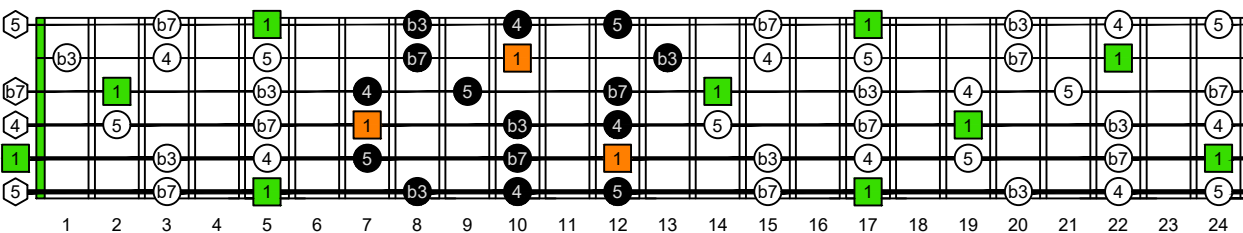

AGEDC octaves (6-string guitar : E standard tuning - EADGBE) A natural - FINGERBOARD OCTAVE SHAPES

AGEDC octaves (6-string guitar : E standard tuning - EADGBE) A pentatonic minor scale : ENTIRE FINGERBOARD INTERVALS

AGEDC octaves (6-string guitar : E standard - EADGBE) A pentatonic minor scale ENTIRE FINGERBOARD INTERVALS : 5Am3:6Gm3Gm1 box shape (3nps)

AGEDC octaves (6-string guitar : E standard - EADGBE) A pentatonic minor scale ENTIRE FINGERBOARD INTERVALS : 6Gm3Gm1:6Em4Em1 box shape (3nps)

AGEDC octaves (6-string guitar : E standard - EADGBE) A pentatonic minor scale ENTIRE FINGERBOARD INTERVALS : 6Em4Em1:4Dm2 box shape (3nps)

AGEDC octaves (6-string guitar : E standard - EADGBE) A pentatonic minor scale ENTIRE FINGERBOARD INTERVALS : 4Dm2:5Cm2 box shape (3nps)

AGEDC octaves (6-string guitar : E standard - EADGBE) A pentatonic minor scale ENTIRE FINGERBOARD INTERVALS : 5Cm2:5Am3 box shape (3nps)

AGEDC octaves (6-string guitar : E standard - EADGBE) A pentatonic minor scale ENTIRE FINGERBOARD INTERVALS : 5Am3:6Gm3Gm1 box shape at 12 (3nps)