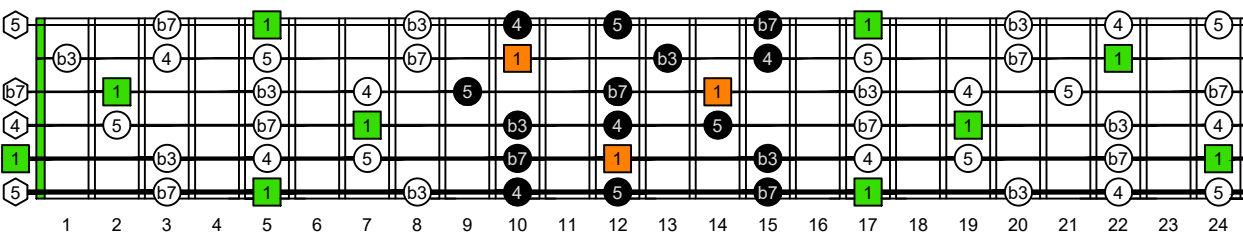

AGEDC octaves (6-string guitar : E standard tuning - EADGBE) A natural - FINGERBOARD OCTAVE SHAPES

AGEDC octaves (6-string guitar : E standard tuning - EADGBE) A pentatonic minor scale : ENTIRE FINGERBOARD INTERVALS

AGEDC octaves (6-string guitar : E standard - EADGBE) A pentatonic minor scale ENTIRE FINGERBOARD INTERVALS : 5Am3:6Gm3Gm1 box shape (3nps)

AGEDC octaves (6-string guitar : E standard - EADGBE) A pentatonic minor scale ENTIRE FINGERBOARD INTERVALS : 6Gm3Gm1:6Em4Em1 box shape (3nps)

AGEDC octaves (6-string guitar : E standard - EADGBE) A pentatonic minor scale ENTIRE FINGERBOARD INTERVALS : 6Em4Em1:4Dm2 box shape (3nps)

AGEDC octaves (6-string guitar : E standard - EADGBE) A pentatonic minor scale ENTIRE FINGERBOARD INTERVALS : 4Dm2:5Cm2 box shape (3nps)

AGEDC octaves (6-string guitar : E standard - EADGBE) A pentatonic minor scale ENTIRE FINGERBOARD INTERVALS : 5Cm2:5Am3 box shape (3nps)

AGEDC octaves (6-string guitar : E standard - EADGBE) A pentatonic minor scale ENTIRE FINGERBOARD INTERVALS : 5Am3:6Gm3Gm1 box shape at 12 (3nps)