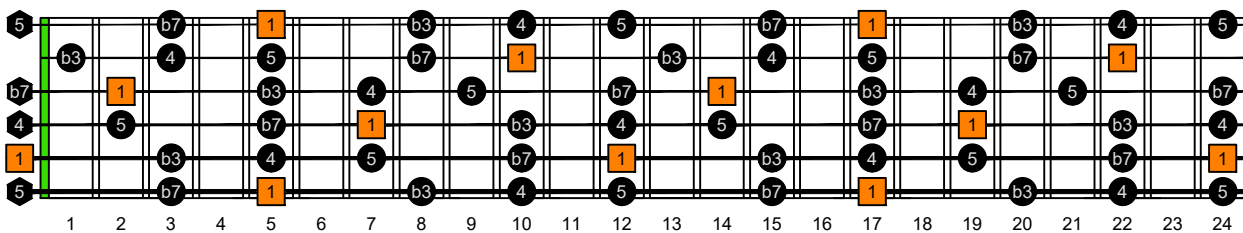

AGEDC octaves (6-string guitar : E standard tuning - EADGBE) A natural - FINGERBOARD OCTAVE SHAPES

AGEDC octaves (6-string guitar : E standard tuning - EADGBE) A pentatonic minor scale : ENTIRE FINGERBOARD INTERVALS

AGEDC octaves (6-string guitar : E standard - EADGBE) A pentatonic minor scale ENTIRE FINGERBOARD INTERVALS : 5Am3:6Gm3Gm1 box shape (3nps)

AGEDC octaves (6-string guitar : E standard - EADGBE) A pentatonic minor scale ENTIRE FINGERBOARD INTERVALS : 6Gm3Gm1:6Em4Em1 box shape (3nps)

AGEDC octaves (6-string guitar : E standard - EADGBE) A pentatonic minor scale ENTIRE FINGERBOARD INTERVALS : 6Em4Em1:4Dm2 box shape (3nps)

AGEDC octaves (6-string guitar : E standard - EADGBE) A pentatonic minor scale ENTIRE FINGERBOARD INTERVALS : 4Dm2:5Cm2 box shape (3nps)

AGEDC octaves (6-string guitar : E standard - EADGBE) A pentatonic minor scale ENTIRE FINGERBOARD INTERVALS : 5Cm2:5Am3 box shape (3nps)

AGEDC octaves (6-string guitar : E standard - EADGBE) A pentatonic minor scale ENTIRE FINGERBOARD INTERVALS : 5Am3:6Gm3Gm1 box shape at 12 (3nps)