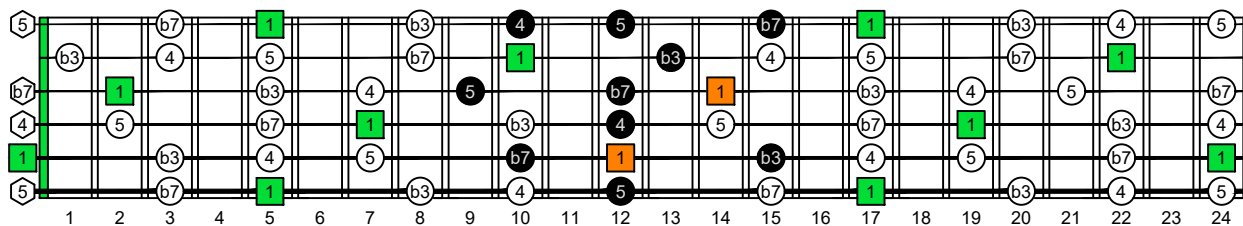

AGEDC octaves (6-string guitar : E standard tuning - EADGBE) A natural - FINGERBOARD OCTAVE SHAPES

AGEDC octaves (6-string guitar : E standard tuning - EADGBE) A pentatonic minor scale : ENTIRE FINGERBOARD INTERVALS

AGEDC octaves (6-string guitar : EADGBE) A pentatonic minor scale ENTIRE FINGERBOARD INTERVALS - 5Am3:6Gm3Gm1 box shape (1-3-1-3-1-3 sweep)

AGEDC octaves (6-string guitar : EADGBE) A pentatonic minor scale ENTIRE FINGERBOARD INTERVALS - 6Gm3Gm1:6Em4Em1 box shape (1-3-1-3-1-3 sweep)

AGEDC octaves (6-string guitar : EADGBE) A pentatonic minor scale ENTIRE FINGERBOARD INTERVALS - 6Em4Em1:4Dm2 box shape (1-3-1-3-1-3 sweep)

AGEDC octaves (6-string guitar : EADGBE) A pentatonic minor scale ENTIRE FINGERBOARD INTERVALS - 4Dm2:5Cm2 box shape (1-3-1-3-1-3 sweep)

AGEDC octaves (6-string guitar : EADGBE) A pentatonic minor scale ENTIRE FINGERBOARD INTERVALS - 5Cm2:5Am3 box shape (1-3-1-3-1-3 sweep)

AGEDC octaves (6-string guitar : EADGBE) A pentatonic minor scale ENTIRE FINGERBOARD INTERVALS - 5Am3:6Gm3Gm1 box shape at 12 (1-3-1-3-1-3 sweep)