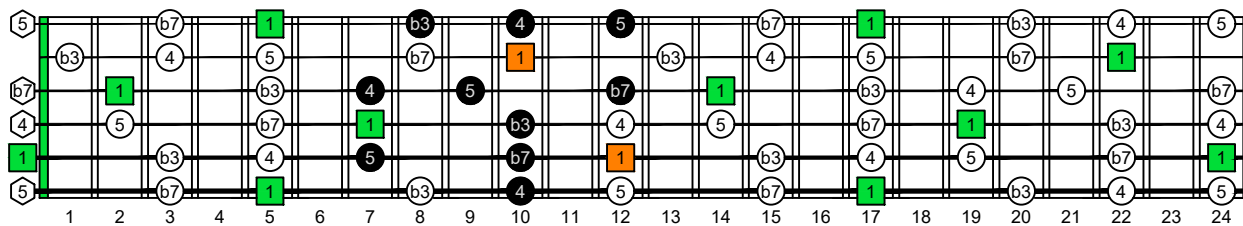

AGEDC octaves (6-string guitar : E standard tuning - EADGBE) A natural - FINGERBOARD OCTAVE SHAPES

AGEDC octaves (6-string guitar : E standard tuning - EADGBE) A pentatonic minor scale : ENTIRE FINGERBOARD INTERVALS

AGEDC octaves (6-string guitar : EADGBE) A pentatonic minor scale ENTIRE FINGERBOARD INTERVALS - 5Am3:6Gm3Gm1 box shape (1-3-1-3-1-3 sweep)

AGEDC octaves (6-string guitar : EADGBE) A pentatonic minor scale ENTIRE FINGERBOARD INTERVALS - 6Gm3Gm1:6Em4Em1 box shape (1-3-1-3-1-3 sweep)

AGEDC octaves (6-string guitar : EADGBE) A pentatonic minor scale ENTIRE FINGERBOARD INTERVALS - 6Em4Em1:4Dm2 box shape (1-3-1-3-1-3 sweep)

AGEDC octaves (6-string guitar : EADGBE) A pentatonic minor scale ENTIRE FINGERBOARD INTERVALS - 4Dm2:5Cm2 box shape (1-3-1-3-1-3 sweep)

AGEDC octaves (6-string guitar : EADGBE) A pentatonic minor scale ENTIRE FINGERBOARD INTERVALS - 5Cm2:5Am3 box shape (1-3-1-3-1-3 sweep)

AGEDC octaves (6-string guitar : EADGBE) A pentatonic minor scale ENTIRE FINGERBOARD INTERVALS - 5Am3:6Gm3Gm1 box shape at 12 (1-3-1-3-1-3 sweep)