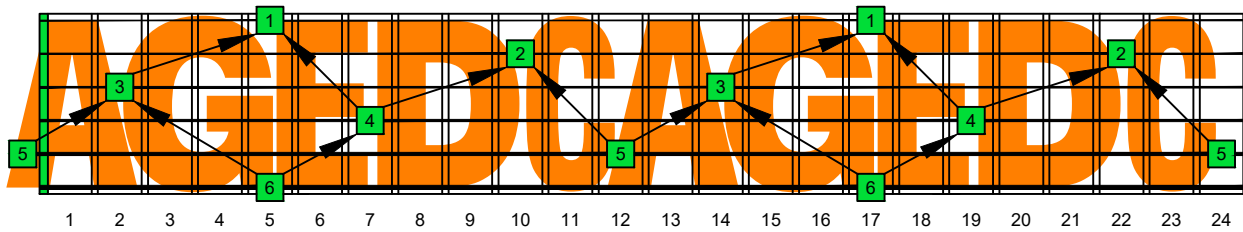

AGEDC octaves (6-string guitar : E standard tuning - EADGBE) A natural - FINGERBOARD OCTAVE SHAPES

AGEDC octaves (6-string guitar : E standard tuning - EADGBE) A pentatonic minor scale : ENTIRE FINGERBOARD INTERVALS

AGEDC octaves (6-string guitar : EADGBE) A pentatonic minor scale ENTIRE FINGERBOARD INTERVALS - 5Am3:6Gm3Gm1 box shape (1-3-1-3-1-3 sweep)

AGEDC octaves (6-string guitar : EADGBE) A pentatonic minor scale ENTIRE FINGERBOARD INTERVALS - 6Gm3Gm1:6Em4Em1 box shape (1-3-1-3-1-3 sweep)

AGEDC octaves (6-string guitar : EADGBE) A pentatonic minor scale ENTIRE FINGERBOARD INTERVALS - 6Em4Em1:4Dm2 box shape (1-3-1-3-1-3 sweep)

AGEDC octaves (6-string guitar : EADGBE) A pentatonic minor scale ENTIRE FINGERBOARD INTERVALS - 4Dm2:5Cm2 box shape (1-3-1-3-1-3 sweep)

AGEDC octaves (6-string guitar : EADGBE) A pentatonic minor scale ENTIRE FINGERBOARD INTERVALS - 5Cm2:5Am3 box shape (1-3-1-3-1-3 sweep)

AGEDC octaves (6-string guitar : EADGBE) A pentatonic minor scale ENTIRE FINGERBOARD INTERVALS - 5Am3:6Gm3Gm1 box shape at 12 (1-3-1-3-1-3 sweep)