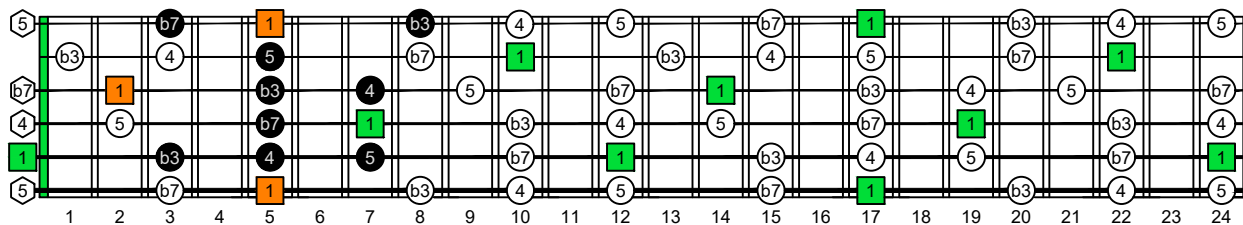

AGEDC octaves (6-string guitar : E standard tuning - EADGBE) A natural - FINGERBOARD OCTAVE SHAPES

AGEDC octaves (6-string guitar : E standard tuning - EADGBE) A pentatonic minor scale : ENTIRE FINGERBOARD INTERVALS

AGEDC octaves (6-string guitar : EADGBE) A pentatonic minor scale ENTIRE FINGERBOARD INTERVALS - 5Am3:6Gm3Gm1 box shape (1-3-1-3-1-3 sweep)

AGEDC octaves (6-string guitar : EADGBE) A pentatonic minor scale ENTIRE FINGERBOARD INTERVALS - 6Gm3Gm1:6Em4Em1 box shape (1-3-1-3-1-3 sweep)

AGEDC octaves (6-string guitar : EADGBE) A pentatonic minor scale ENTIRE FINGERBOARD INTERVALS - 6Em4Em1:4Dm2 box shape (1-3-1-3-1-3 sweep)

AGEDC octaves (6-string guitar : EADGBE) A pentatonic minor scale ENTIRE FINGERBOARD INTERVALS - 4Dm2:5Cm2 box shape (1-3-1-3-1-3 sweep)

AGEDC octaves (6-string guitar : EADGBE) A pentatonic minor scale ENTIRE FINGERBOARD INTERVALS - 5Cm2:5Am3 box shape (1-3-1-3-1-3 sweep)

AGEDC octaves (6-string guitar : EADGBE) A pentatonic minor scale ENTIRE FINGERBOARD INTERVALS - 5Am3:6Gm3Gm1 box shape at 12 (1-3-1-3-1-3 sweep)