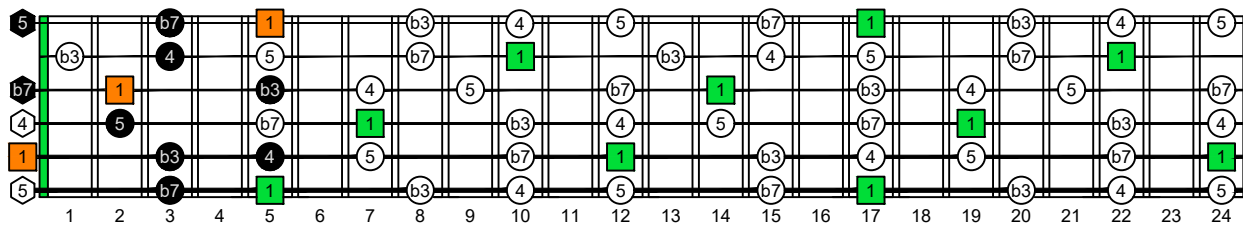

AGEDC octaves (6-string guitar : E standard tuning - EADGBE) A natural - FINGERBOARD OCTAVE SHAPES

AGEDC octaves (6-string guitar : E standard tuning - EADGBE) A pentatonic minor scale : ENTIRE FINGERBOARD INTERVALS

AGEDC octaves (6-string guitar : EADGBE) A pentatonic minor scale ENTIRE FINGERBOARD INTERVALS - 5Am3:6Gm3Gm1 box shape (1-3-1-3-1-3 sweep)

AGEDC octaves (6-string guitar : EADGBE) A pentatonic minor scale ENTIRE FINGERBOARD INTERVALS - 6Gm3Gm1:6Em4Em1 box shape (1-3-1-3-1-3 sweep)

AGEDC octaves (6-string guitar : EADGBE) A pentatonic minor scale ENTIRE FINGERBOARD INTERVALS - 6Em4Em1:4Dm2 box shape (1-3-1-3-1-3 sweep)

AGEDC octaves (6-string guitar : EADGBE) A pentatonic minor scale ENTIRE FINGERBOARD INTERVALS - 4Dm2:5Cm2 box shape (1-3-1-3-1-3 sweep)

AGEDC octaves (6-string guitar : EADGBE) A pentatonic minor scale ENTIRE FINGERBOARD INTERVALS - 5Cm2:5Am3 box shape (1-3-1-3-1-3 sweep)

AGEDC octaves (6-string guitar : EADGBE) A pentatonic minor scale ENTIRE FINGERBOARD INTERVALS - 5Am3:6Gm3Gm1 box shape at 12 (1-3-1-3-1-3 sweep)