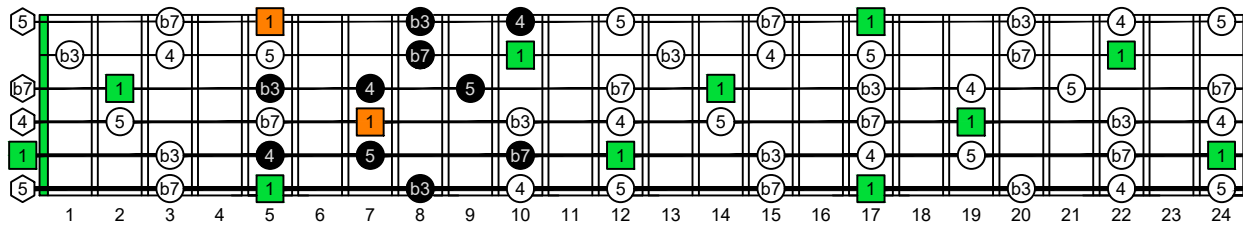

AGEDC octaves (6-string guitar : E standard tuning - EADGBE) A natural - FINGERBOARD OCTAVE SHAPES

AGEDC octaves (6-string guitar : E standard tuning - EADGBE) A pentatonic minor scale : ENTIRE FINGERBOARD INTERVALS

AGEDC octaves (6-string guitar : EADGBE) A pentatonic minor scale ENTIRE FINGERBOARD INTERVALS - 5Am3:6Gm3Gm1 box shape (1-3-1-3-1-3 sweep)

AGEDC octaves (6-string guitar : EADGBE) A pentatonic minor scale ENTIRE FINGERBOARD INTERVALS - 6Gm3Gm1:6Em4Em1 box shape (1-3-1-3-1-3 sweep)

AGEDC octaves (6-string guitar : EADGBE) A pentatonic minor scale ENTIRE FINGERBOARD INTERVALS - 6Em4Em1:4Dm2 box shape (1-3-1-3-1-3 sweep)

AGEDC octaves (6-string guitar : EADGBE) A pentatonic minor scale ENTIRE FINGERBOARD INTERVALS - 4Dm2:5Cm2 box shape (1-3-1-3-1-3 sweep)

AGEDC octaves (6-string guitar : EADGBE) A pentatonic minor scale ENTIRE FINGERBOARD INTERVALS - 5Cm2:5Am3 box shape (1-3-1-3-1-3 sweep)

AGEDC octaves (6-string guitar : EADGBE) A pentatonic minor scale ENTIRE FINGERBOARD INTERVALS - 5Am3:6Gm3Gm1 box shape at 12 (1-3-1-3-1-3 sweep)