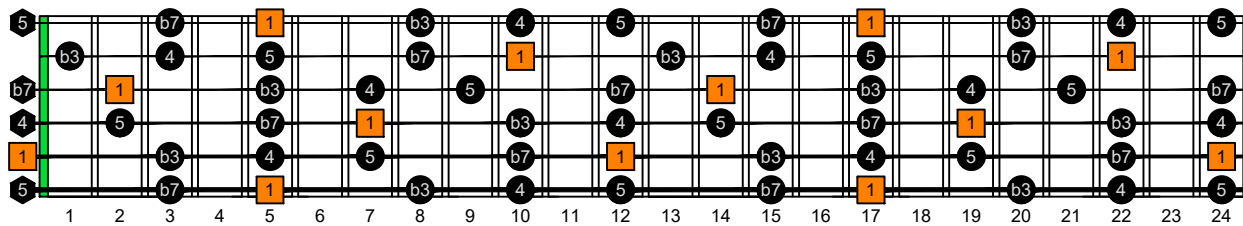

AGEDC octaves (6-string guitar : E standard tuning - EADGBE) A natural - FINGERBOARD OCTAVE SHAPES

AGEDC octaves (6-string guitar : E standard tuning - EADGBE) A pentatonic minor scale : ENTIRE FINGERBOARD INTERVALS

AGEDC octaves (6-string guitar : EADGBE) A pentatonic minor scale ENTIRE FINGERBOARD INTERVALS - 5Am3:6Gm3Gm1 box shape (1-3-1-3-1-3 sweep)

AGEDC octaves (6-string guitar : EADGBE) A pentatonic minor scale ENTIRE FINGERBOARD INTERVALS - 6Gm3Gm1:6Em4Em1 box shape (1-3-1-3-1-3 sweep)

AGEDC octaves (6-string guitar : EADGBE) A pentatonic minor scale ENTIRE FINGERBOARD INTERVALS - 6Em4Em1:4Dm2 box shape (1-3-1-3-1-3 sweep)

AGEDC octaves (6-string guitar : EADGBE) A pentatonic minor scale ENTIRE FINGERBOARD INTERVALS - 4Dm2:5Cm2 box shape (1-3-1-3-1-3 sweep)

AGEDC octaves (6-string guitar : EADGBE) A pentatonic minor scale ENTIRE FINGERBOARD INTERVALS - 5Cm2:5Am3 box shape (1-3-1-3-1-3 sweep)

AGEDC octaves (6-string guitar : EADGBE) A pentatonic minor scale ENTIRE FINGERBOARD INTERVALS - 5Am3:6Gm3Gm1 box shape at 12 (1-3-1-3-1-3 sweep)