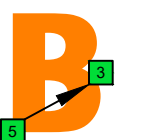

**BAGED octaves** (5-string bass : Low B - BEADG) **C natural** - ENTIRE FINGERBOARD OCTAVE SHAPES

**BAGED octaves** (5-string bass : Low B - BEADG) **C pentatonic major scale** - ENTIRE FINGERBOARD NOTE NAMES

**BAGED octaves** (5-string bass : Low B - BEADG) **C pentatonic major scale** - ENTIRE FINGERBOARD INTERVALS

**C**  
pentatonic  
major scale  
**BAGED**  
octaves  
box shapes  
5-string bass  
Low B - BEADG

**C pentatonic major scale**  
SEMITONOMETER

**5B3**  
BOX SHAPE

**3A1**  
BOX SHAPE

**4G1**  
BOX SHAPE

**4E2**  
BOX SHAPE

**5D2**  
BOX SHAPE

**5B3 at 12**  
BOX SHAPE