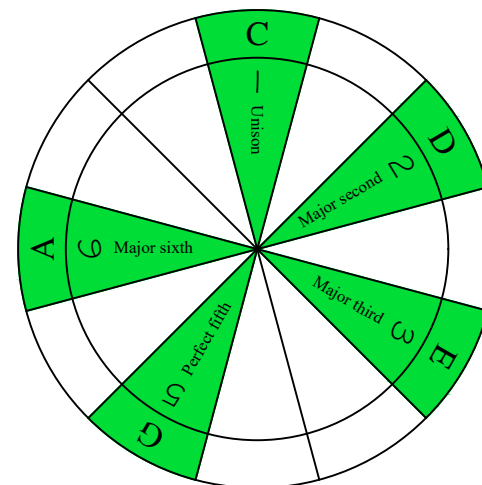

**BAGED octaves** (5-string bass : Low B - BEADG) **C natural** - ENTIRE FINGERBOARD OCTAVE SHAPES

**BAGED octaves** (5-string bass : Low B - BEADG) **C pentatonic major scale** - ENTIRE FINGERBOARD NOTE NAMES

**BAGED octaves** (5-string bass : Low B - BEADG) **C pentatonic major scale** - ENTIRE FINGERBOARD INTERVALS

**C**  
pentatonic  
major scale  
**BAGED**  
octaves  
box shapes  
5-string bass  
Low B - BEADG