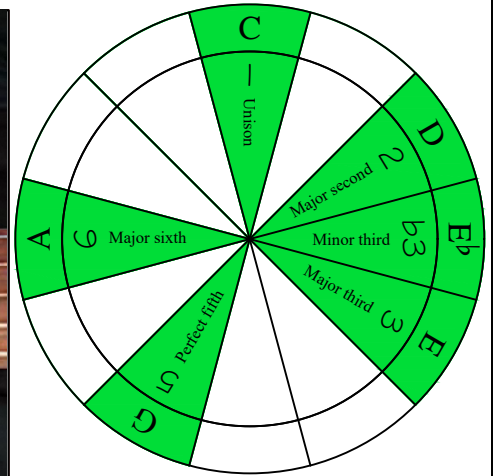

C major blues scale  
BAGED  
octaves  
box shapes  
5-string bass  
Low B - BEADG

C major blues scale  
SEMITONOMETER

BOX SHAPE

NOTE NAMES

FINGERING

INTERVALS

www.cagedoctaves.com

Zon Brookes

BAGED octaves (5-string bass : Low B - BEADG) C major blues scale : 4G1 box shape

BAGED octaves (5-string bass : Low B - BEADG) C major blues scale ENTIRE FINGERBOARD NOTE NAMES : 4G1 box shape

BAGED octaves (5-string bass : Low B - BEADG) C major blues scale ENTIRE FINGERBOARD INTERVALS : 4G1 box shape