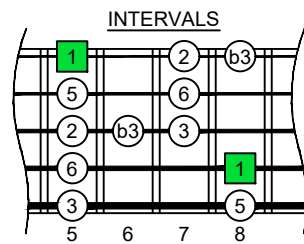

C major blues scale  
BAGED  
octaves  
box shapes  
5-string bass  
Low B - BEADG

C major blues scale  
SEMITONOMETER

BOX SHAPE

NOTE NAMES

FINGERING

INTERVALS

www.cagedoctaves.com

Zon Brookes

BAGED octaves (5-string bass : Low B - BEADG) C major blues scale : 4G1 box shape

BAGED octaves (5-string bass : Low B - BEADG) C major blues scale ENTIRE FINGERBOARD NOTE NAMES : 4G1 box shape

BAGED octaves (5-string bass : Low B - BEADG) C major blues scale ENTIRE FINGERBOARD INTERVALS : 4G1 box shape