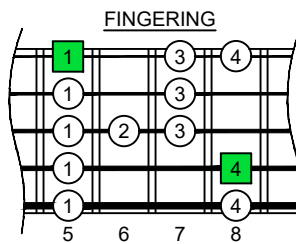

C major blues scale  
BAGED  
octaves  
box shapes  
5-string bass  
Low B - BEADG

C major blues scale  
SEMITONOMETER

BOX SHAPE

NOTE NAMES

FINGERING

INTERVALS

www.cagedoctaves.com

Zon Brookes

BAGED octaves (5-string bass : Low B - BEADG) C major blues scale : 4G1 box shape

BAGED octaves (5-string bass : Low B - BEADG) C major blues scale ENTIRE FINGERBOARD NOTE NAMES : 4G1 box shape

BAGED octaves (5-string bass : Low B - BEADG) C major blues scale ENTIRE FINGERBOARD INTERVALS : 4G1 box shape