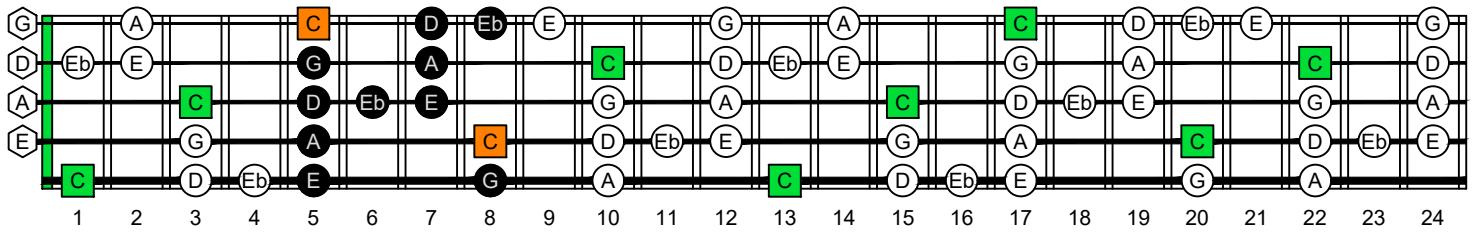

C major blues scale  
BAGED  
octaves  
box shapes  
5-string bass  
Low B - BEADG

C major blues scale  
SEMITONOMETER

BOX SHAPE

NOTE NAMES

FINGERING

INTERVALS

www.cagedoctaves.com

Zon Brookes

BAGED octaves (5-string bass : Low B - BEADG) C major blues scale : 4G1 box shape

BAGED octaves (5-string bass : Low B - BEADG) C major blues scale ENTIRE FINGERBOARD NOTE NAMES : 4G1 box shape

BAGED octaves (5-string bass : Low B - BEADG) C major blues scale ENTIRE FINGERBOARD INTERVALS : 4G1 box shape