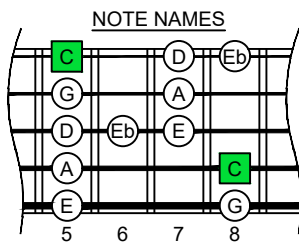

C major blues scale  
BAGED  
octaves  
box shapes  
5-string bass  
Low B - BEADG

C major blues scale  
SEMITONOMETER

BOX SHAPE

NOTE NAMES

FINGERING

INTERVALS

www.cagedoctaves.com

Zon Brookes

BAGED octaves (5-string bass : Low B - BEADG) C major blues scale : 4G1 box shape

BAGED octaves (5-string bass : Low B - BEADG) C major blues scale ENTIRE FINGERBOARD NOTE NAMES : 4G1 box shape

BAGED octaves (5-string bass : Low B - BEADG) C major blues scale ENTIRE FINGERBOARD INTERVALS : 4G1 box shape