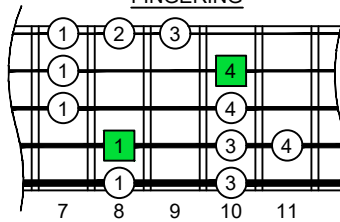

C major blues scale  
BAGED octaves  
box shapes  
5-string bass  
Low B - BEADG

C major blues scale SEMITONOMETER

4E2

BOX SHAPE

NOTE NAMES

FINGERING

INTERVALS

www.cagedoctaves.com

Zon Brookes

BAGED octaves (5-string bass : Low B - BEADG) C major blues scale : 4E2 box shape

BAGED octaves (5-string bass : Low B - BEADG) C major blues scale ENTIRE FINGERBOARD NOTE NAMES : 4E2 box shape

BAGED octaves (5-string bass : Low B - BEADG) C major blues scale ENTIRE FINGERBOARD INTERVALS : 4E2 box shape