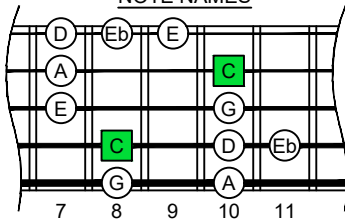

C major blues scale  
BAGED octaves  
box shapes  
5-string bass  
Low B - BEADG

C major blues scale SEMITONOMETER

4E2

BOX SHAPE

NOTE NAMES

FINGERING

INTERVALS

www.cagedoctaves.com

Zon Brookes

BAGED octaves (5-string bass : Low B - BEADG) C major blues scale : 4E2 box shape

BAGED octaves (5-string bass : Low B - BEADG) C major blues scale ENTIRE FINGERBOARD NOTE NAMES : 4E2 box shape

BAGED octaves (5-string bass : Low B - BEADG) C major blues scale ENTIRE FINGERBOARD INTERVALS : 4E2 box shape