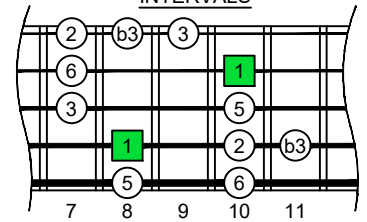

C major blues scale  
BAGED octaves  
box shapes  
5-string bass  
Low B - BEADG

C major blues scale SEMITONOMETER

4E2

BOX SHAPE

NOTE NAMES

FINGERING

INTERVALS

www.cagedoctaves.com

Zon Brookes

BAGED octaves (5-string bass : Low B - BEADG) C major blues scale : 4E2 box shape

BAGED octaves (5-string bass : Low B - BEADG) C major blues scale ENTIRE FINGERBOARD NOTE NAMES : 4E2 box shape

BAGED octaves (5-string bass : Low B - BEADG) C major blues scale ENTIRE FINGERBOARD INTERVALS : 4E2 box shape