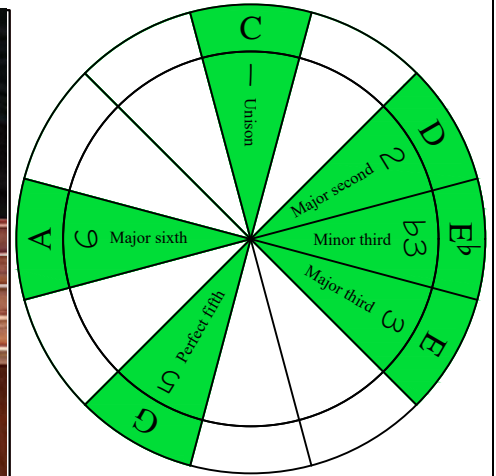

C major blues scale  
BAGED octaves  
box shapes  
5-string bass  
Low B - BEADG

C major blues scale SEMITONOMETER

4E2

BOX SHAPE

NOTE NAMES

FINGERING

INTERVALS

www.cagedoctaves.com

Zon Brookes

BAGED octaves (5-string bass : Low B - BEADG) C major blues scale : 4E2 box shape

BAGED octaves (5-string bass : Low B - BEADG) C major blues scale ENTIRE FINGERBOARD NOTE NAMES : 4E2 box shape

BAGED octaves (5-string bass : Low B - BEADG) C major blues scale ENTIRE FINGERBOARD INTERVALS : 4E2 box shape