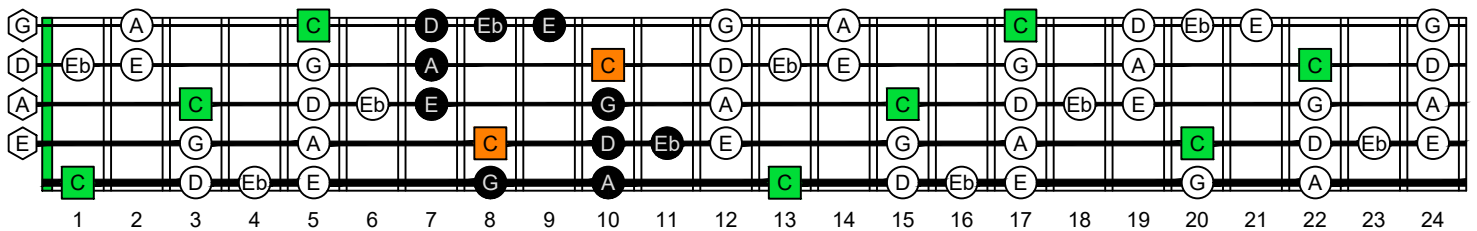

C major blues scale  
BAGED octaves  
box shapes  
5-string bass  
Low B - BEADG

C major blues scale SEMITONOMETER

4E2

BOX SHAPE

NOTE NAMES

FINGERING

INTERVALS

www.cagedoctaves.com

Zon Brookes

BAGED octaves (5-string bass : Low B - BEADG) C major blues scale : 4E2 box shape

BAGED octaves (5-string bass : Low B - BEADG) C major blues scale ENTIRE FINGERBOARD NOTE NAMES : 4E2 box shape

BAGED octaves (5-string bass : Low B - BEADG) C major blues scale ENTIRE FINGERBOARD INTERVALS : 4E2 box shape