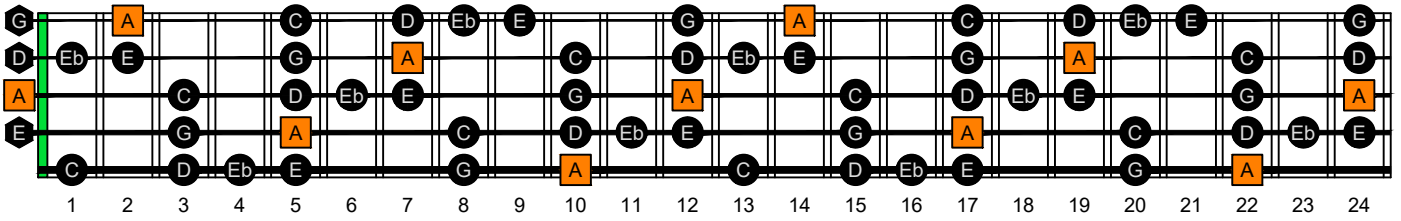

AGEDB octaves (5-string bass : Low B - BEADG) A natural - ENTIRE FINGERBOARD OCTAVE SHAPES

AGEDB octaves (5-string bass : Low B - BEADG) A minor blues scale ENTIRE FINGERBOARD NOTE NAMES

AGEDB octaves (5-string bass : Low B - BEADG) A minor blues scale ENTIRE FINGERBOARD NOTE NAMES : 3Am1 box shape

AGEDB octaves (5-string bass : Low B - BEADG) A minor blues scale ENTIRE FINGERBOARD NOTE NAMES : 4Gm1 box shape

AGEDB octaves (5-string bass : Low B - BEADG) A minor blues scale ENTIRE FINGERBOARD NOTE NAMES : 4Em2 box shape

AGEDB octaves (5-string bass : Low B - BEADG) A minor blues scale ENTIRE FINGERBOARD NOTE NAMES : 5Dm2 box shape

AGEDB octaves (5-string bass : Low B - BEADG) A minor blues scale ENTIRE FINGERBOARD NOTE NAMES : 5Bm3 box shape

AGEDB octaves (5-string bass : Low B - BEADG) A minor blues scale ENTIRE FINGERBOARD NOTE NAMES : 3Am1 box shape at 12