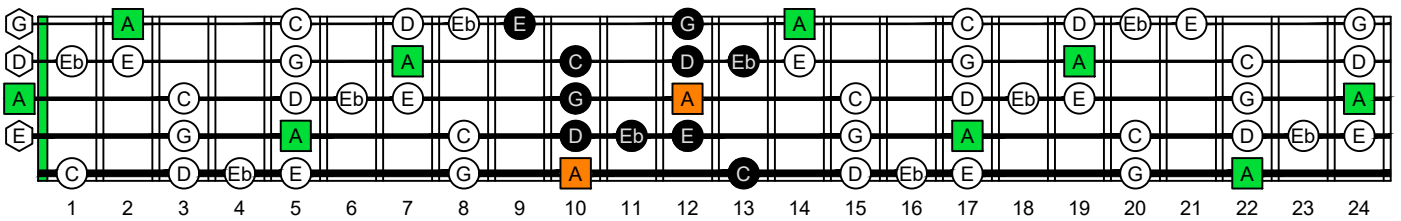

AGEDB octaves (5-string bass : Low B - BEADG) A natural - ENTIRE FINGERBOARD OCTAVE SHAPES

AGEDB octaves (5-string bass : Low B - BEADG) A minor blues scale ENTIRE FINGERBOARD NOTE NAMES

AGEDB octaves (5-string bass : Low B - BEADG) A minor blues scale ENTIRE FINGERBOARD NOTE NAMES : 3Am1 box shape

AGEDB octaves (5-string bass : Low B - BEADG) A minor blues scale ENTIRE FINGERBOARD NOTE NAMES : 4Gm1 box shape

AGEDB octaves (5-string bass : Low B - BEADG) A minor blues scale ENTIRE FINGERBOARD NOTE NAMES : 4Em2 box shape

AGEDB octaves (5-string bass : Low B - BEADG) A minor blues scale ENTIRE FINGERBOARD NOTE NAMES : 5Dm2 box shape

AGEDB octaves (5-string bass : Low B - BEADG) A minor blues scale ENTIRE FINGERBOARD NOTE NAMES : 5Bm3 box shape

AGEDB octaves (5-string bass : Low B - BEADG) A minor blues scale ENTIRE FINGERBOARD NOTE NAMES : 3Am1 box shape at 12