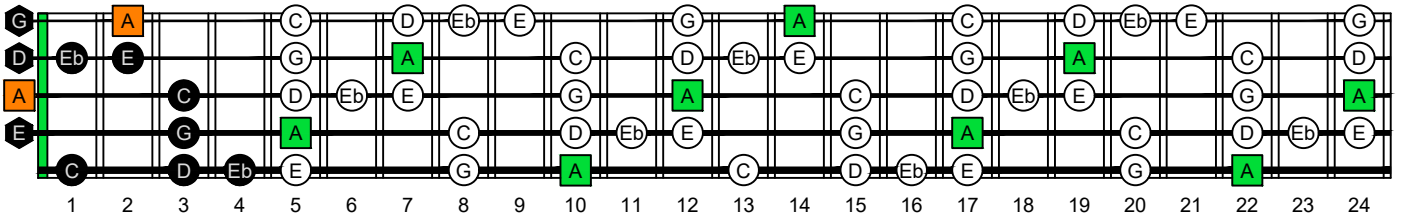

AGEDB octaves (5-string bass : Low B - BEADG) A natural - ENTIRE FINGERBOARD OCTAVE SHAPES

AGEDB octaves (5-string bass : Low B - BEADG) A minor blues scale ENTIRE FINGERBOARD NOTE NAMES

AGEDB octaves (5-string bass : Low B - BEADG) A minor blues scale ENTIRE FINGERBOARD NOTE NAMES : 3Am1 box shape

AGEDB octaves (5-string bass : Low B - BEADG) A minor blues scale ENTIRE FINGERBOARD NOTE NAMES : 4Gm1 box shape

AGEDB octaves (5-string bass : Low B - BEADG) A minor blues scale ENTIRE FINGERBOARD NOTE NAMES : 4Em2 box shape

AGEDB octaves (5-string bass : Low B - BEADG) A minor blues scale ENTIRE FINGERBOARD NOTE NAMES : 5Dm2 box shape

AGEDB octaves (5-string bass : Low B - BEADG) A minor blues scale ENTIRE FINGERBOARD NOTE NAMES : 5Bm3 box shape

AGEDB octaves (5-string bass : Low B - BEADG) A minor blues scale ENTIRE FINGERBOARD NOTE NAMES : 3Am1 box shape at 12