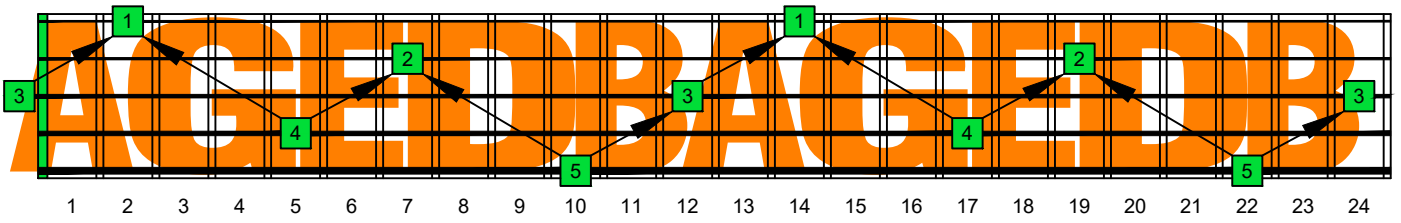

AGEDB octaves (5-string bass : Low B - BEADG) A natural - ENTIRE FINGERBOARD OCTAVE SHAPES

AGEDB octaves (5-string bass : Low B - BEADG) A minor blues scale ENTIRE FINGERBOARD NOTE NAMES

AGEDB octaves (5-string bass : Low B - BEADG) A minor blues scale ENTIRE FINGERBOARD NOTE NAMES : 3Am1 box shape

AGEDB octaves (5-string bass : Low B - BEADG) A minor blues scale ENTIRE FINGERBOARD NOTE NAMES : 4Gm1 box shape

AGEDB octaves (5-string bass : Low B - BEADG) A minor blues scale ENTIRE FINGERBOARD NOTE NAMES : 4Em2 box shape

AGEDB octaves (5-string bass : Low B - BEADG) A minor blues scale ENTIRE FINGERBOARD NOTE NAMES : 5Dm2 box shape

AGEDB octaves (5-string bass : Low B - BEADG) A minor blues scale ENTIRE FINGERBOARD NOTE NAMES : 5Bm3 box shape

AGEDB octaves (5-string bass : Low B - BEADG) A minor blues scale ENTIRE FINGERBOARD NOTE NAMES : 3Am1 box shape at 12