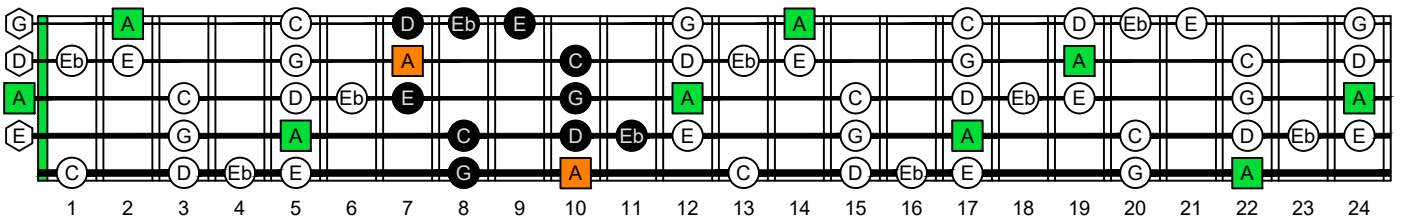

AGEDB octaves (5-string bass : Low B - BEADG) A natural - ENTIRE FINGERBOARD OCTAVE SHAPES

AGEDB octaves (5-string bass : Low B - BEADG) A minor blues scale ENTIRE FINGERBOARD NOTE NAMES

AGEDB octaves (5-string bass : Low B - BEADG) A minor blues scale ENTIRE FINGERBOARD NOTE NAMES : 3Am1 box shape

AGEDB octaves (5-string bass : Low B - BEADG) A minor blues scale ENTIRE FINGERBOARD NOTE NAMES : 4Gm1 box shape

AGEDB octaves (5-string bass : Low B - BEADG) A minor blues scale ENTIRE FINGERBOARD NOTE NAMES : 4Em2 box shape

AGEDB octaves (5-string bass : Low B - BEADG) A minor blues scale ENTIRE FINGERBOARD NOTE NAMES : 5Dm2 box shape

AGEDB octaves (5-string bass : Low B - BEADG) A minor blues scale ENTIRE FINGERBOARD NOTE NAMES : 5Bm3 box shape

AGEDB octaves (5-string bass : Low B - BEADG) A minor blues scale ENTIRE FINGERBOARD NOTE NAMES : 3Am1 box shape at 12