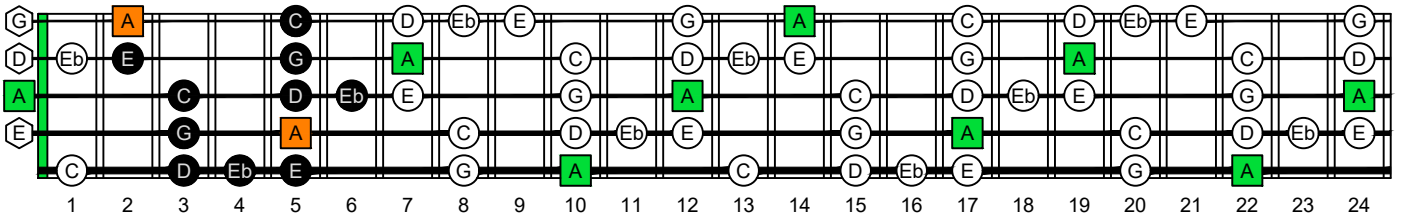

AGEDB octaves (5-string bass : Low B - BEADG) A natural - ENTIRE FINGERBOARD OCTAVE SHAPES

AGEDB octaves (5-string bass : Low B - BEADG) A minor blues scale ENTIRE FINGERBOARD NOTE NAMES

AGEDB octaves (5-string bass : Low B - BEADG) A minor blues scale ENTIRE FINGERBOARD NOTE NAMES : 3Am1 box shape

AGEDB octaves (5-string bass : Low B - BEADG) A minor blues scale ENTIRE FINGERBOARD NOTE NAMES : 4Gm1 box shape

AGEDB octaves (5-string bass : Low B - BEADG) A minor blues scale ENTIRE FINGERBOARD NOTE NAMES : 4Em2 box shape

AGEDB octaves (5-string bass : Low B - BEADG) A minor blues scale ENTIRE FINGERBOARD NOTE NAMES : 5Dm2 box shape

AGEDB octaves (5-string bass : Low B - BEADG) A minor blues scale ENTIRE FINGERBOARD NOTE NAMES : 5Bm3 box shape

AGEDB octaves (5-string bass : Low B - BEADG) A minor blues scale ENTIRE FINGERBOARD NOTE NAMES : 3Am1 box shape at 12