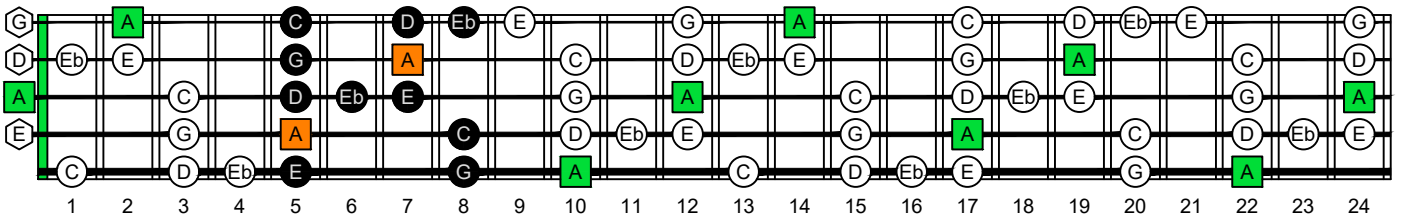

AGEDB octaves (5-string bass : Low B - BEADG) A natural - ENTIRE FINGERBOARD OCTAVE SHAPES

AGEDB octaves (5-string bass : Low B - BEADG) A minor blues scale ENTIRE FINGERBOARD NOTE NAMES

AGEDB octaves (5-string bass : Low B - BEADG) A minor blues scale ENTIRE FINGERBOARD NOTE NAMES : 3Am1 box shape

AGEDB octaves (5-string bass : Low B - BEADG) A minor blues scale ENTIRE FINGERBOARD NOTE NAMES : 4Gm1 box shape

AGEDB octaves (5-string bass : Low B - BEADG) A minor blues scale ENTIRE FINGERBOARD NOTE NAMES : 4Em2 box shape

AGEDB octaves (5-string bass : Low B - BEADG) A minor blues scale ENTIRE FINGERBOARD NOTE NAMES : 5Dm2 box shape

AGEDB octaves (5-string bass : Low B - BEADG) A minor blues scale ENTIRE FINGERBOARD NOTE NAMES : 5Bm3 box shape

AGEDB octaves (5-string bass : Low B - BEADG) A minor blues scale ENTIRE FINGERBOARD NOTE NAMES : 3Am1 box shape at 12