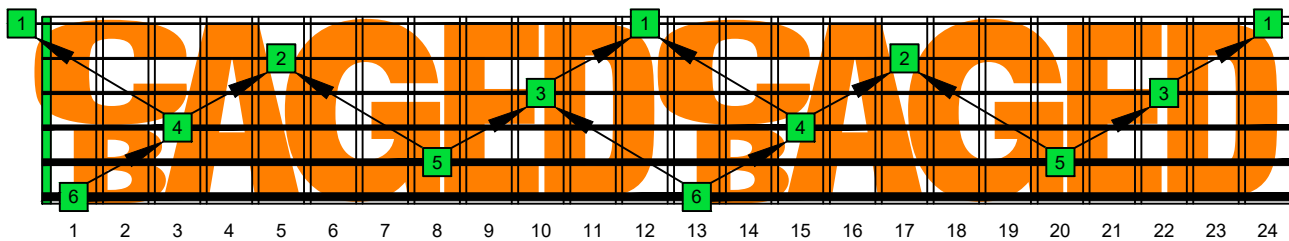

**BCAGED octaves** (6-string bass : Low B - BEADGC) C natural - ENTIRE FINGERBOARD OCTAVE SHAPES

E-Bass6

2/4

1 2 3 4 5 6 7 8 9 10 11 12

0	5	5	12	12	12	12	10	5	5	0
3	3	8	10	15	15	10	10	8	3	3
1			13	13	13	13	8	8	3	1