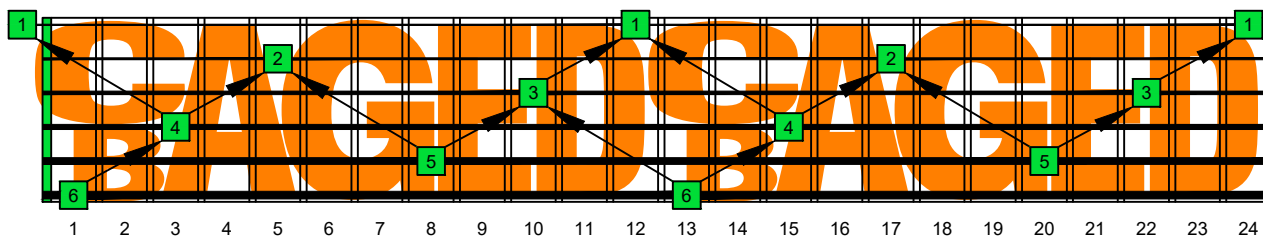

BCAGED octaves (6-string bass : Low B - BEADGC) C natural - ENTIRE FINGERBOARD OCTAVE SHAPES

C
SAGED
octaves
6-string bass
Low B - BEADGC

E-Bass6

2/4

1	2	3	4	5	6	7	8	9	10	11	12	13	14	15	16	17	18	19	20	21	22	23	24	
0									12	12	12	12	12	12	12	12	12	12	12	12	12	12	12	12
3	5	5	5	10	10	10	12	12	12	12	12	12	12	12	12	12	12	12	12	12	12	12	12	12
1	1	3	3	3	8	8	8	13	13	13	13	13	13	13	13	13	13	13	13	13	13	13	13	13