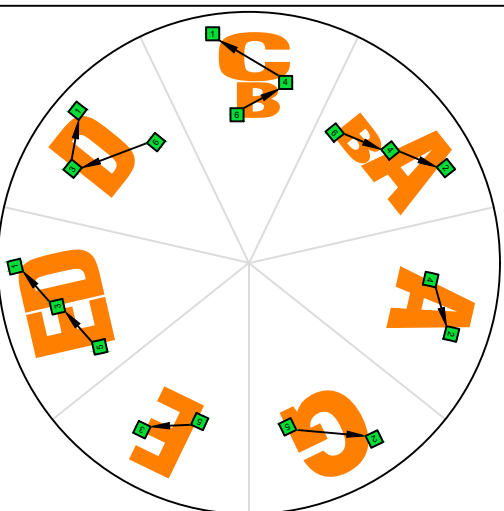

BCAGED octaves (6-string bass : Low B - BEADGC) C natural - ENTIRE FINGERBOARD OCTAVE SHAPES

C
SAGED
octaves
6-string bass
Low B - BEADGC

E-Bass6

2/4

1	2	3	4	5	6	7	8	9	10	11	12	13	14	15	16	17	18	19	20	21	22	23	24	
0									12	12	12	12	12	12	12	12	12	12	12	12	12	12	12	12
3	5	5	5	10	10	10	12	12	12	12	12	12	12	12	12	12	12	12	12	12	12	12	12	12
1	1	3	3	3	8	8	8	13	13	13	13	13	13	13	13	13	13	13	13	13	13	13	13	13