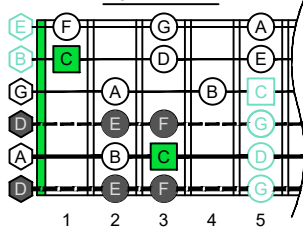

C major scale (ionian mode) CAGED octaves box shapes (3nps) 6-string guitar Drop D - DADGBE

5C2 BOX SHAPE

NOTE NAMES

FINGERING

INTERVALS

www.cagedoctaves.com

Zon Brookes

CAGED octaves (6-string guitar : Drop D - DADGBE) C major scale (ionian mode) : 5C2 box shape (3nps)

Musical notation for the C major scale in Drop D tuning, including a treble clef staff with notes and a guitar tablature staff with fret numbers.

CAGED octaves (6-string guitar : Drop D - DADGBE) C major scale (ionian mode) ENTIRE FINGERBOARD NOTE NAMES : 5C2 box shape (3nps)

CAGED octaves (6-string guitar : Drop D - DADGBE) C major scale (ionian mode) ENTIRE FINGERBOARD INTERVALS : 5C2 box shape (3nps)