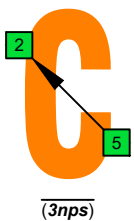

C major scale (ionian mode) CAGED octaves box shapes (3nps) 6-string guitar Drop D - DADGBE

5C2 BOX SHAPE

NOTE NAMES

FINGERING

INTERVALS

www.cagedoctaves.com

Zon Brookes

CAGED octaves (6-string guitar : Drop D - DADGBE) C major scale (ionian mode) : 5C2 box shape (3nps)

Musical notation for the C major scale in Drop D tuning, including a treble clef staff with notes and a guitar tablature staff with fret numbers.

CAGED octaves (6-string guitar : Drop D - DADGBE) C major scale (ionian mode) ENTIRE FINGERBOARD NOTE NAMES : 5C2 box shape (3nps)

CAGED octaves (6-string guitar : Drop D - DADGBE) C major scale (ionian mode) ENTIRE FINGERBOARD INTERVALS : 5C2 box shape (3nps)