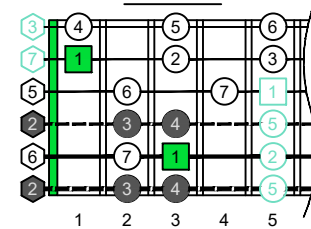

C major scale (ionian mode) CAGED octaves box shapes (3nps) 6-string guitar Drop D - DADGBE

5C2 BOX SHAPE

NOTE NAMES

FINGERING

INTERVALS

www.cagedoctaves.com

Zon Brookes

CAGED octaves (6-string guitar : Drop D - DADGBE) C major scale (ionian mode) : 5C2 box shape (3nps)

Musical notation for the C major scale in Drop D tuning, including a treble clef staff with notes and a guitar tablature staff with fret numbers.

CAGED octaves (6-string guitar : Drop D - DADGBE) C major scale (ionian mode) ENTIRE FINGERBOARD NOTE NAMES : 5C2 box shape (3nps)

CAGED octaves (6-string guitar : Drop D - DADGBE) C major scale (ionian mode) ENTIRE FINGERBOARD INTERVALS : 5C2 box shape (3nps)