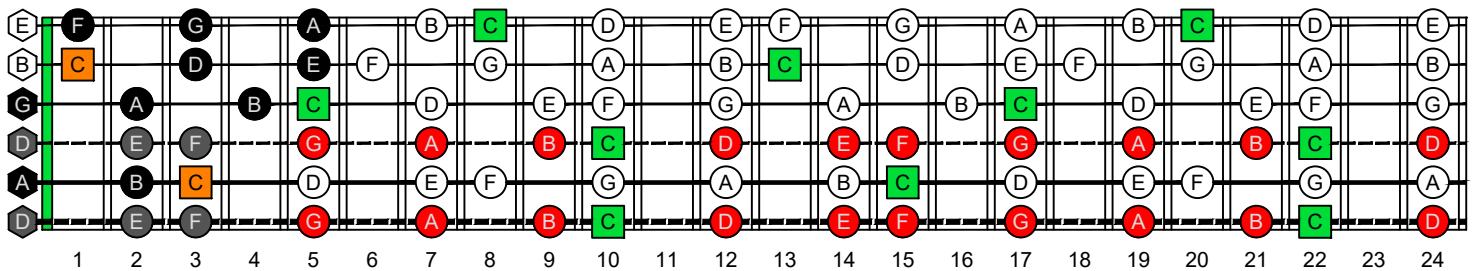

C major scale (ionian mode) CAGED octaves box shapes (3nps) 6-string guitar Drop D - DADGBE

5C2 BOX SHAPE

NOTE NAMES

FINGERING

INTERVALS

www.cagedoctaves.com

Zon Brookes

CAGED octaves (6-string guitar : Drop D - DADGBE) C major scale (ionian mode) : 5C2 box shape (3nps)

Musical notation for the C major scale in Drop D tuning, including a treble clef staff with notes and a guitar tablature staff with fret numbers.

CAGED octaves (6-string guitar : Drop D - DADGBE) C major scale (ionian mode) ENTIRE FINGERBOARD NOTE NAMES : 5C2 box shape (3nps)

CAGED octaves (6-string guitar : Drop D - DADGBE) C major scale (ionian mode) ENTIRE FINGERBOARD INTERVALS : 5C2 box shape (3nps)