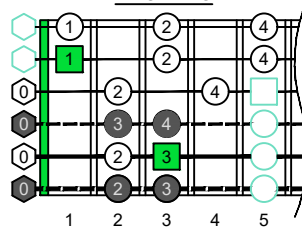

C major scale (ionian mode) CAGED octaves box shapes (3nps) 6-string guitar Drop D - DADGBE

5C2 BOX SHAPE

NOTE NAMES

FINGERING

INTERVALS

www.cagedoctaves.com

Zon Brookes

CAGED octaves (6-string guitar : Drop D - DADGBE) C major scale (ionian mode) : 5C2 box shape (3nps)

Musical notation for the C major scale in Drop D tuning, including a treble clef staff with notes and a guitar tablature staff with fret numbers.

CAGED octaves (6-string guitar : Drop D - DADGBE) C major scale (ionian mode) ENTIRE FINGERBOARD NOTE NAMES : 5C2 box shape (3nps)

CAGED octaves (6-string guitar : Drop D - DADGBE) C major scale (ionian mode) ENTIRE FINGERBOARD INTERVALS : 5C2 box shape (3nps)