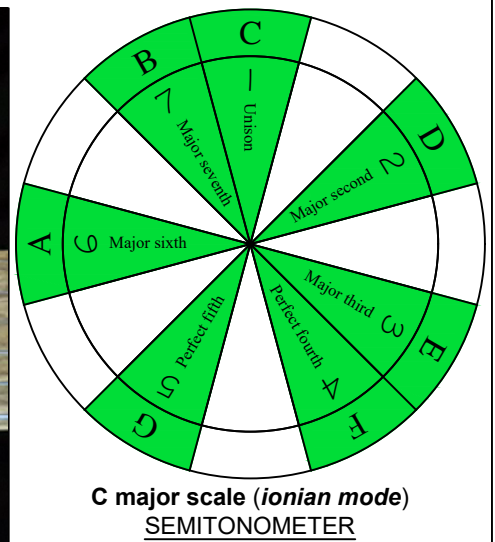

C major scale (ionian mode) CAGED octaves box shapes (3nps) 6-string guitar Drop D - DADGBE

5C2 BOX SHAPE

NOTE NAMES

FINGERING

INTERVALS

www.cagedoctaves.com

Zon Brookes

CAGED octaves (6-string guitar : Drop D - DADGBE) C major scale (ionian mode) : 5C2 box shape (3nps)

Musical notation for the C major scale in Drop D tuning, including a treble clef staff with notes and a guitar tablature staff with fret numbers.

CAGED octaves (6-string guitar : Drop D - DADGBE) C major scale (ionian mode) ENTIRE FINGERBOARD NOTE NAMES : 5C2 box shape (3nps)

CAGED octaves (6-string guitar : Drop D - DADGBE) C major scale (ionian mode) ENTIRE FINGERBOARD INTERVALS : 5C2 box shape (3nps)