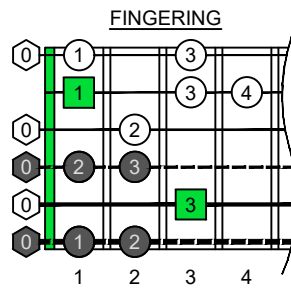

C  
major blues scale  
**CAGED**  
octaves  
box shapes  
6-string guitar  
Drop D - DADGBE

C major blues scale  
SEMITONOMETER

www.cagedoctaves.com

Zon Brookes

CAGED octaves (6-string guitar : Drop D - DADGBE) C major blues scale : 5C2 box shape

CAGED octaves (6-string guitar : Drop D - DADGBE) C major blues scale ENTIRE FINGERBOARD NOTE NAMES : 5C2 box shape

CAGED octaves (6-string guitar : Drop D - DADGBE) C major blues scale ENTIRE FINGERBOARD INTERVALS : 5C2 box shape