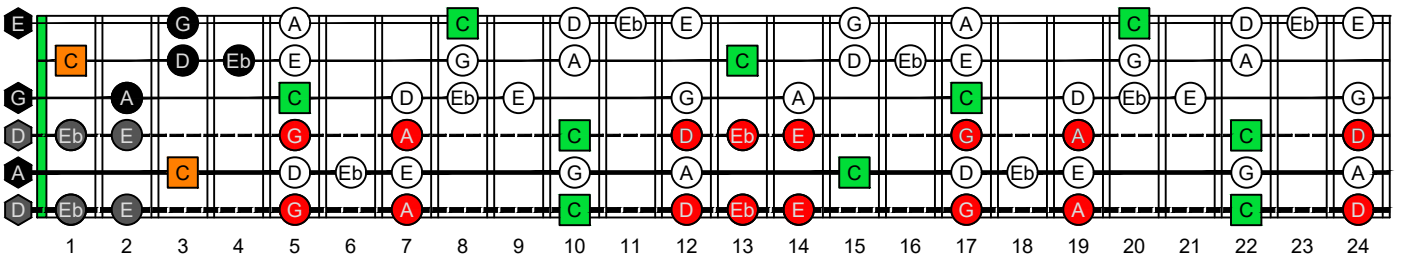

C  
major blues scale  
**CAGED**  
octaves  
box shapes  
6-string guitar  
Drop D - DADGBE

C major blues scale  
SEMITONOMETER

www.cagedoctaves.com

Zon Brookes

CAGED octaves (6-string guitar : Drop D - DADGBE) C major blues scale : 5C2 box shape

CAGED octaves (6-string guitar : Drop D - DADGBE) C major blues scale ENTIRE FINGERBOARD NOTE NAMES : 5C2 box shape

CAGED octaves (6-string guitar : Drop D - DADGBE) C major blues scale ENTIRE FINGERBOARD INTERVALS : 5C2 box shape