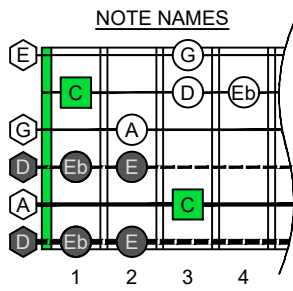

C  
major blues scale  
**CAGED**  
octaves  
box shapes  
6-string guitar  
Drop D - DADGBE

C major blues scale  
SEMITONOMETER

www.cagedoctaves.com

Zon Brookes

CAGED octaves (6-string guitar : Drop D - DADGBE) C major blues scale : 5C2 box shape

CAGED octaves (6-string guitar : Drop D - DADGBE) C major blues scale ENTIRE FINGERBOARD NOTE NAMES : 5C2 box shape

CAGED octaves (6-string guitar : Drop D - DADGBE) C major blues scale ENTIRE FINGERBOARD INTERVALS : 5C2 box shape