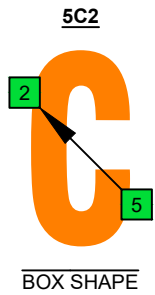

C  
major blues scale  
**CAGED**  
octaves  
box shapes  
6-string guitar  
Drop D - DADGBE

C major blues scale  
SEMITONOMETER

www.cagedoctaves.com

Zon Brookes

CAGED octaves (6-string guitar : Drop D - DADGBE) C major blues scale : 5C2 box shape

CAGED octaves (6-string guitar : Drop D - DADGBE) C major blues scale ENTIRE FINGERBOARD NOTE NAMES : 5C2 box shape

CAGED octaves (6-string guitar : Drop D - DADGBE) C major blues scale ENTIRE FINGERBOARD INTERVALS : 5C2 box shape