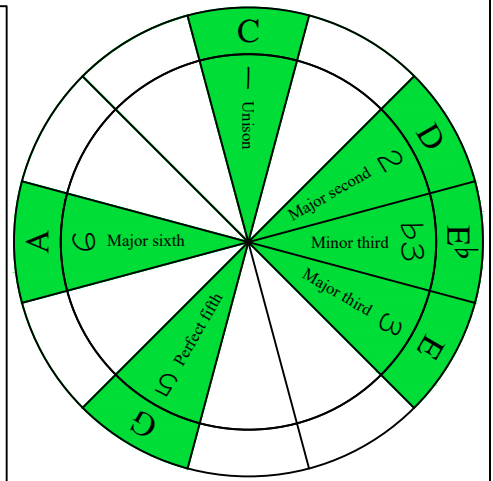

C  
major blues scale  
**CAGED**  
octaves  
box shapes  
6-string guitar  
Drop D - DADGBE

C major blues scale  
SEMITONOMETER

www.cagedoctaves.com

Zon Brookes

CAGED octaves (6-string guitar : Drop D - DADGBE) C major blues scale : 5C2 box shape

CAGED octaves (6-string guitar : Drop D - DADGBE) C major blues scale ENTIRE FINGERBOARD NOTE NAMES : 5C2 box shape

CAGED octaves (6-string guitar : Drop D - DADGBE) C major blues scale ENTIRE FINGERBOARD INTERVALS : 5C2 box shape