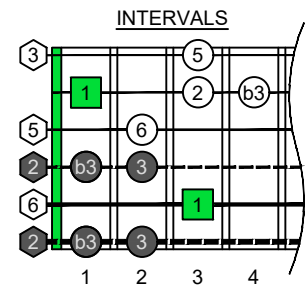

C  
major blues scale  
**CAGED**  
octaves  
box shapes  
6-string guitar  
Drop D - DADGBE

C major blues scale  
SEMITONOMETER

www.cagedoctaves.com

Zon Brookes

CAGED octaves (6-string guitar : Drop D - DADGBE) C major blues scale : 5C2 box shape

CAGED octaves (6-string guitar : Drop D - DADGBE) C major blues scale ENTIRE FINGERBOARD NOTE NAMES : 5C2 box shape

CAGED octaves (6-string guitar : Drop D - DADGBE) C major blues scale ENTIRE FINGERBOARD INTERVALS : 5C2 box shape