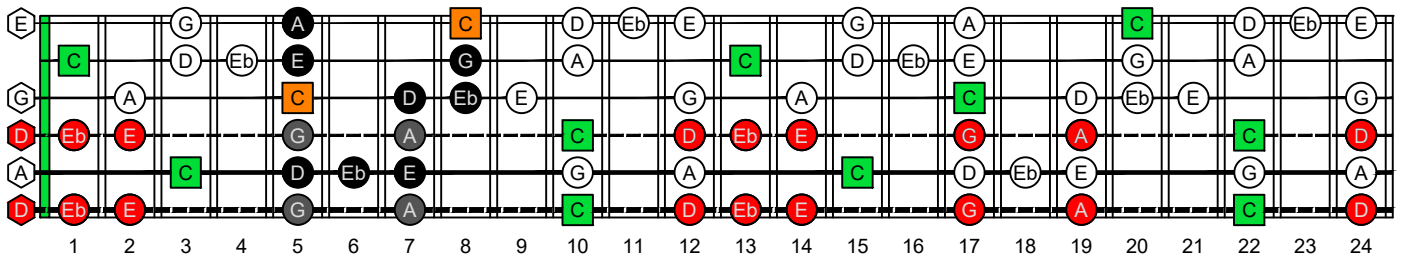

C major blues scale  
**CAGED** octaves  
box shapes  
6-string guitar  
Drop D - DADGBE

www.cagedoctaves.com

Zon Brookes

CAGED octaves (6-string guitar : Drop D - DADGBE) C major blues scale : 3G1 box shape

CAGED octaves (6-string guitar : Drop D - DADGBE) C major blues scale ENTIRE FINGERBOARD NOTE NAMES : 3G1 box shape

CAGED octaves (6-string guitar : Drop D - DADGBE) C major blues scale ENTIRE FINGERBOARD INTERVALS : 3G1 box shape