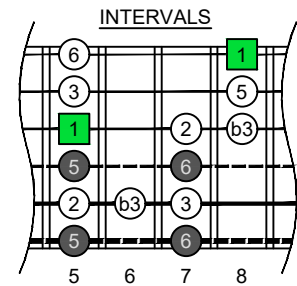

C major blues scale  
**CAGED** octaves  
box shapes  
6-string guitar  
Drop D - DADGBE

www.cagedoctaves.com

Zon Brookes

CAGED octaves (6-string guitar : Drop D - DADGBE) C major blues scale : 3G1 box shape

CAGED octaves (6-string guitar : Drop D - DADGBE) C major blues scale ENTIRE FINGERBOARD NOTE NAMES : 3G1 box shape

CAGED octaves (6-string guitar : Drop D - DADGBE) C major blues scale ENTIRE FINGERBOARD INTERVALS : 3G1 box shape