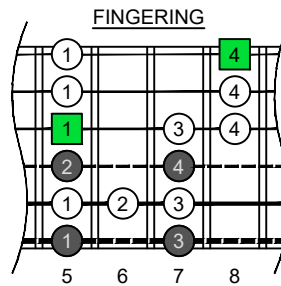

C major blues scale  
**CAGED** octaves  
box shapes  
6-string guitar  
Drop D - DADGBE

www.cagedoctaves.com

Zon Brookes

CAGED octaves (6-string guitar : Drop D - DADGBE) C major blues scale : 3G1 box shape

CAGED octaves (6-string guitar : Drop D - DADGBE) C major blues scale ENTIRE FINGERBOARD NOTE NAMES : 3G1 box shape

CAGED octaves (6-string guitar : Drop D - DADGBE) C major blues scale ENTIRE FINGERBOARD INTERVALS : 3G1 box shape