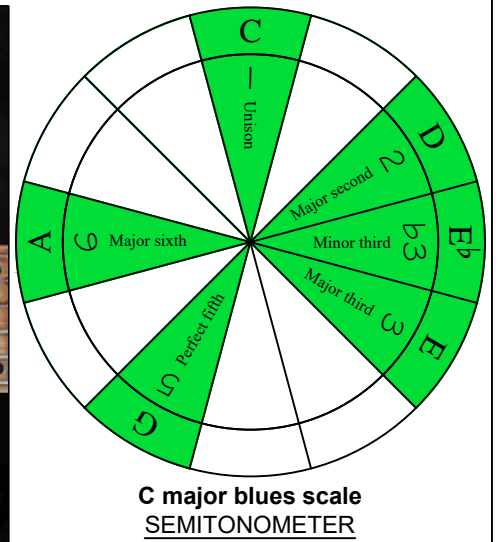

C major blues scale  
**CAGED** octaves  
box shapes  
6-string guitar  
Drop D - DADGBE

www.cagedoctaves.com

Zon Brookes

CAGED octaves (6-string guitar : Drop D - DADGBE) C major blues scale : 3G1 box shape

CAGED octaves (6-string guitar : Drop D - DADGBE) C major blues scale ENTIRE FINGERBOARD NOTE NAMES : 3G1 box shape

CAGED octaves (6-string guitar : Drop D - DADGBE) C major blues scale ENTIRE FINGERBOARD INTERVALS : 3G1 box shape