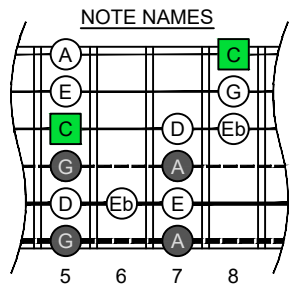

C major blues scale  
**CAGED** octaves  
box shapes  
6-string guitar  
Drop D - DADGBE

www.cagedoctaves.com

Zon Brookes

CAGED octaves (6-string guitar : Drop D - DADGBE) C major blues scale : 3G1 box shape

CAGED octaves (6-string guitar : Drop D - DADGBE) C major blues scale ENTIRE FINGERBOARD NOTE NAMES : 3G1 box shape

CAGED octaves (6-string guitar : Drop D - DADGBE) C major blues scale ENTIRE FINGERBOARD INTERVALS : 3G1 box shape