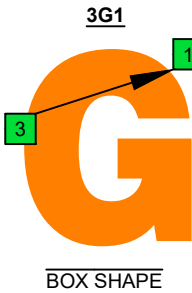

C major blues scale  
**CAGED** octaves  
box shapes  
6-string guitar  
Drop D - DADGBE

www.cagedoctaves.com

Zon Brookes

CAGED octaves (6-string guitar : Drop D - DADGBE) C major blues scale : 3G1 box shape

CAGED octaves (6-string guitar : Drop D - DADGBE) C major blues scale ENTIRE FINGERBOARD NOTE NAMES : 3G1 box shape

CAGED octaves (6-string guitar : Drop D - DADGBE) C major blues scale ENTIRE FINGERBOARD INTERVALS : 3G1 box shape