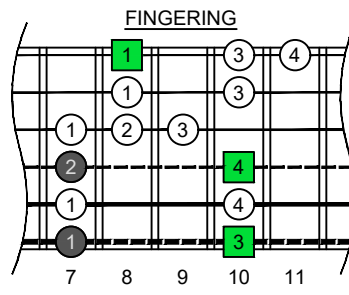

C major blues scale
CAGED octaves
box shapes
6-string guitar
Drop D - DADGBE

C major blues scale SEMITONOMETER

www.cagedoctaves.com

Zon Brookes

CAGED octaves (6-string guitar : Drop D - DADGBE) C major blues scale : 6E4E1 box shape

CAGED octaves (6-string guitar : Drop D - DADGBE) C major blues scale ENTIRE FINGERBOARD NOTE NAMES : 6E4E1 box shape

CAGED octaves (6-string guitar : Drop D - DADGBE) C major blues scale ENTIRE FINGERBOARD INTERVALS : 6E4E1 box shape