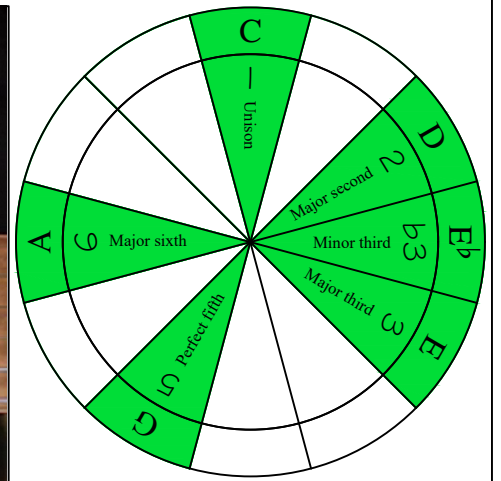

C major blues scale
CAGED octaves
box shapes
6-string guitar
Drop D - DADGBE

C major blues scale SEMITONOMETER

www.cagedoctaves.com

Zon Brookes

CAGED octaves (6-string guitar : Drop D - DADGBE) C major blues scale : 6E4E1 box shape

CAGED octaves (6-string guitar : Drop D - DADGBE) C major blues scale ENTIRE FINGERBOARD NOTE NAMES : 6E4E1 box shape

CAGED octaves (6-string guitar : Drop D - DADGBE) C major blues scale ENTIRE FINGERBOARD INTERVALS : 6E4E1 box shape