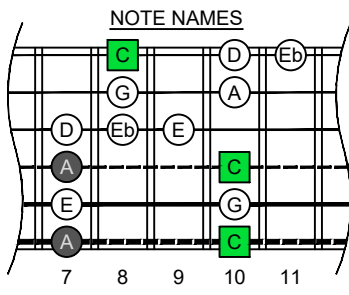

C major blues scale
CAGED octaves
box shapes
6-string guitar
Drop D - DADGBE

C major blues scale SEMITONOMETER

www.cagedoctaves.com

Zon Brookes

CAGED octaves (6-string guitar : Drop D - DADGBE) C major blues scale : 6E4E1 box shape

CAGED octaves (6-string guitar : Drop D - DADGBE) C major blues scale ENTIRE FINGERBOARD NOTE NAMES : 6E4E1 box shape

CAGED octaves (6-string guitar : Drop D - DADGBE) C major blues scale ENTIRE FINGERBOARD INTERVALS : 6E4E1 box shape