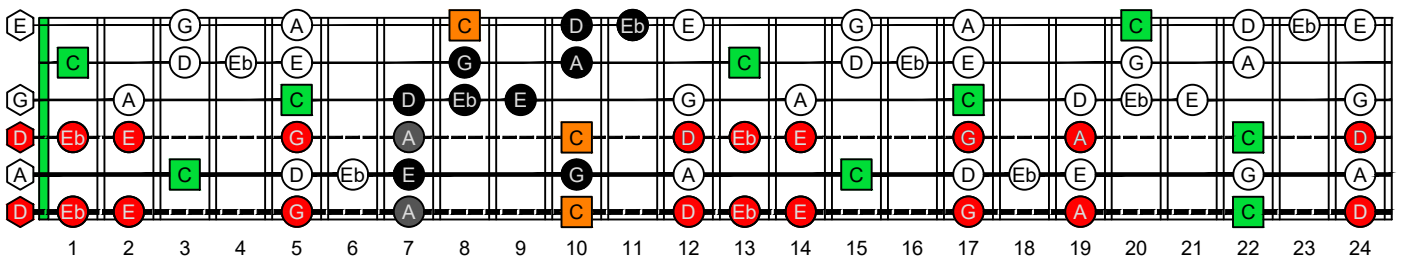

C major blues scale
CAGED octaves
box shapes
6-string guitar
Drop D - DADGBE

C major blues scale SEMITONOMETER

www.cagedoctaves.com

Zon Brookes

CAGED octaves (6-string guitar : Drop D - DADGBE) C major blues scale : 6E4E1 box shape

CAGED octaves (6-string guitar : Drop D - DADGBE) C major blues scale ENTIRE FINGERBOARD NOTE NAMES : 6E4E1 box shape

CAGED octaves (6-string guitar : Drop D - DADGBE) C major blues scale ENTIRE FINGERBOARD INTERVALS : 6E4E1 box shape