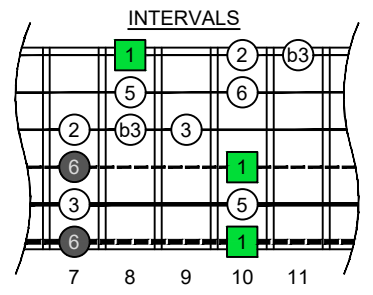

C major blues scale
CAGED octaves
box shapes
6-string guitar
Drop D - DADGBE

C major blues scale SEMITONOMETER

www.cagedoctaves.com

Zon Brookes

CAGED octaves (6-string guitar : Drop D - DADGBE) C major blues scale : 6E4E1 box shape

CAGED octaves (6-string guitar : Drop D - DADGBE) C major blues scale ENTIRE FINGERBOARD NOTE NAMES : 6E4E1 box shape

CAGED octaves (6-string guitar : Drop D - DADGBE) C major blues scale ENTIRE FINGERBOARD INTERVALS : 6E4E1 box shape