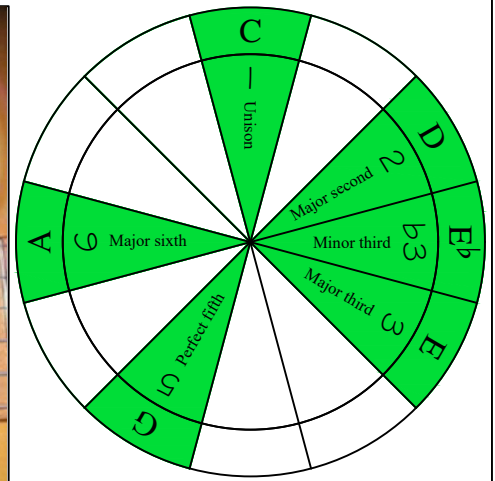

C
major blues scale
CAGED
octaves
box shapes
6-string guitar
Drop D - DADGBE

C major blues scale
SEMITONOMETER

5C2 at 12

BOX SHAPE

NOTE NAMES

FINGERING

INTERVALS

www.cagedoctaves.com

Zon Brookes

CAGED octaves (6-string guitar : Drop D - DADGBE) C major blues scale : 5C2 box shape at 12

CAGED octaves (6-string guitar : Drop D - DADGBE) C major blues scale ENTIRE FINGERBOARD NOTE NAMES : 5C2 box shape at 12

CAGED octaves (6-string guitar : Drop D - DADGBE) C major blues scale ENTIRE FINGERBOARD INTERVALS : 5C2 box shape at 12