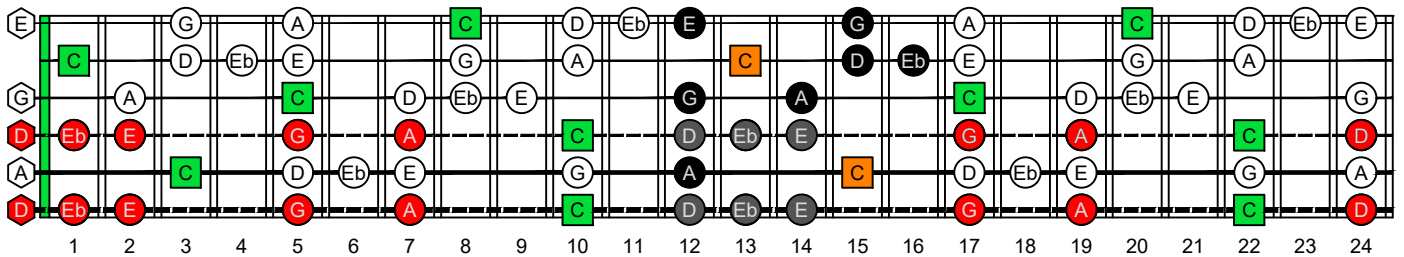

C
major blues scale
CAGED
octaves
box shapes
6-string guitar
Drop D - DADGBE

C major blues scale
SEMITONOMETER

5C2 at 12

BOX SHAPE

NOTE NAMES

FINGERING

INTERVALS

www.cagedoctaves.com

Zon Brookes

CAGED octaves (6-string guitar : Drop D - DADGBE) C major blues scale : 5C2 box shape at 12

CAGED octaves (6-string guitar : Drop D - DADGBE) C major blues scale ENTIRE FINGERBOARD NOTE NAMES : 5C2 box shape at 12

CAGED octaves (6-string guitar : Drop D - DADGBE) C major blues scale ENTIRE FINGERBOARD INTERVALS : 5C2 box shape at 12