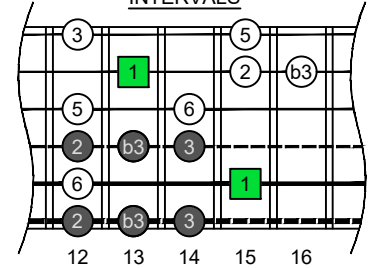

C
major blues scale
CAGED
octaves
box shapes
6-string guitar
Drop D - DADGBE

C major blues scale
SEMITONOMETER

5C2 at 12

BOX SHAPE

NOTE NAMES

FINGERING

INTERVALS

www.cagedoctaves.com

Zon Brookes

CAGED octaves (6-string guitar : Drop D - DADGBE) C major blues scale : 5C2 box shape at 12

CAGED octaves (6-string guitar : Drop D - DADGBE) C major blues scale ENTIRE FINGERBOARD NOTE NAMES : 5C2 box shape at 12

CAGED octaves (6-string guitar : Drop D - DADGBE) C major blues scale ENTIRE FINGERBOARD INTERVALS : 5C2 box shape at 12