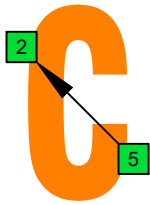

C
major blues scale
CAGED
octaves
box shapes
6-string guitar
Drop D - DADGBE

C major blues scale
SEMITONOMETER

5C2 at 12

BOX SHAPE

NOTE NAMES

FINGERING

INTERVALS

www.cagedoctaves.com

Zon Brookes

CAGED octaves (6-string guitar : Drop D - DADGBE) C major blues scale : 5C2 box shape at 12

CAGED octaves (6-string guitar : Drop D - DADGBE) C major blues scale ENTIRE FINGERBOARD NOTE NAMES : 5C2 box shape at 12

CAGED octaves (6-string guitar : Drop D - DADGBE) C major blues scale ENTIRE FINGERBOARD INTERVALS : 5C2 box shape at 12