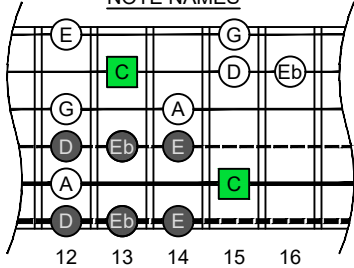

C
major blues scale
CAGED
octaves
box shapes
6-string guitar
Drop D - DADGBE

C major blues scale
SEMITONOMETER

5C2 at 12

BOX SHAPE

NOTE NAMES

FINGERING

INTERVALS

www.cagedoctaves.com

Zon Brookes

CAGED octaves (6-string guitar : Drop D - DADGBE) C major blues scale : 5C2 box shape at 12

CAGED octaves (6-string guitar : Drop D - DADGBE) C major blues scale ENTIRE FINGERBOARD NOTE NAMES : 5C2 box shape at 12

CAGED octaves (6-string guitar : Drop D - DADGBE) C major blues scale ENTIRE FINGERBOARD INTERVALS : 5C2 box shape at 12