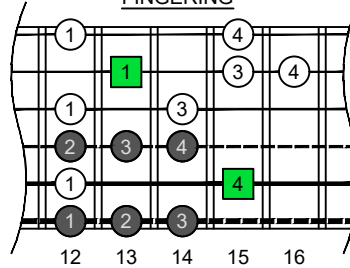

C
major blues scale
CAGED
octaves
box shapes
6-string guitar
Drop D - DADGBE

C major blues scale
SEMITONOMETER

5C2 at 12

BOX SHAPE

NOTE NAMES

FINGERING

INTERVALS

www.cagedoctaves.com

Zon Brookes

CAGED octaves (6-string guitar : Drop D - DADGBE) C major blues scale : 5C2 box shape at 12

CAGED octaves (6-string guitar : Drop D - DADGBE) C major blues scale ENTIRE FINGERBOARD NOTE NAMES : 5C2 box shape at 12

CAGED octaves (6-string guitar : Drop D - DADGBE) C major blues scale ENTIRE FINGERBOARD INTERVALS : 5C2 box shape at 12