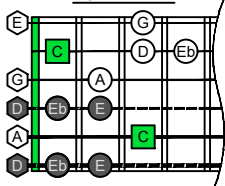

CAGED octaves (6-string guitar : Drop D - DADGBE) C major blues scale - ENTIRE FINGERBOARD NOTE NAMES

CAGED octaves (6-string guitar : Drop D - DADGBE) C major blues scale - ENTIRE FINGERBOARD INTERVALS

C
major blues scale
CAGED
octaves
box shapes
6-string guitar
Drop D - DADGBE

FINGERING