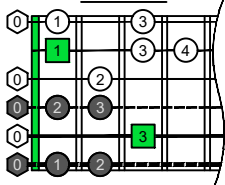

CAGED octaves (6-string guitar : Drop D - DADGBE) C major blues scale - ENTIRE FINGERBOARD NOTE NAMES

CAGED octaves (6-string guitar : Drop D - DADGBE) C major blues scale - ENTIRE FINGERBOARD INTERVALS

C
major blues scale
CAGED
octaves
box shapes
6-string guitar
Drop D - DADGBE

INTERVALS