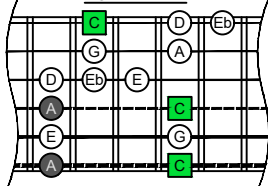

CAGED octaves (6-string guitar : Drop D - DADGBE) C major blues scale - ENTIRE FINGERBOARD NOTE NAMES

CAGED octaves (6-string guitar : Drop D - DADGBE) C major blues scale - ENTIRE FINGERBOARD INTERVALS

C
major blues scale
CAGED
octaves
box shapes
6-string guitar
Drop D - DADGBE

FINGERING