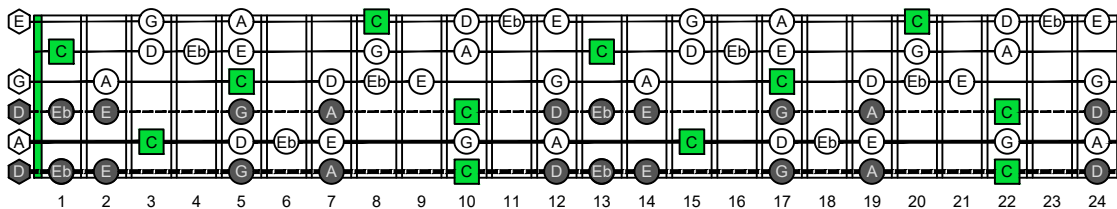

CAGED octaves (6-string guitar : Drop D - DADGBE) C major blues scale - ENTIRE FINGERBOARD NOTE NAMES

CAGED octaves (6-string guitar : Drop D - DADGBE) C major blues scale - ENTIRE FINGERBOARD INTERVALS

C
major blues scale
CAGED
octaves
box shapes
6-string guitar
Drop D - DADGBE

C major blues scale
SEMITONOMETER

5C2
BOX SHAPE

5A3
BOX SHAPE

3G1
BOX SHAPE

6E4E1
BOX SHAPE

6D4D2
BOX SHAPE

5C2 at 12
BOX SHAPE