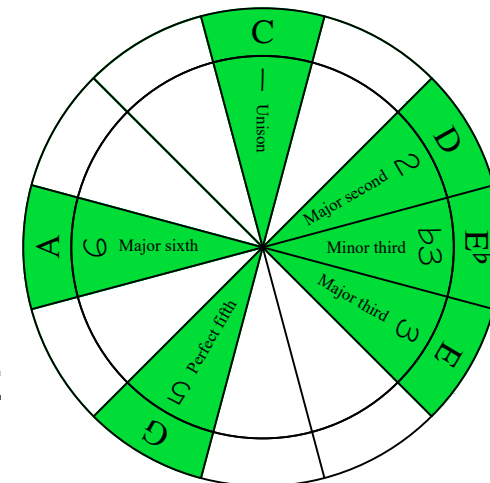

CAGED octaves (6-string guitar : Drop D - DADGBE) C major blues scale - ENTIRE FINGERBOARD NOTE NAMES

CAGED octaves (6-string guitar : Drop D - DADGBE) C major blues scale - ENTIRE FINGERBOARD INTERVALS

C
major blues scale
CAGED
octaves
box shapes
6-string guitar
Drop D - DADGBE

C major blues scale
SEMITONOMETER

5C2
BOX SHAPE

5A3
BOX SHAPE

3G1
BOX SHAPE

6E4E1
BOX SHAPE

6D4D2
BOX SHAPE

5C2 at 12
BOX SHAPE