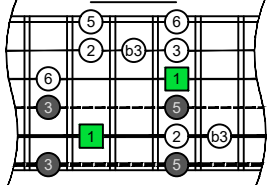

CAGED octaves (6-string guitar : Drop D - DADGBE) C major blues scale - ENTIRE FINGERBOARD NOTE NAMES

CAGED octaves (6-string guitar : Drop D - DADGBE) C major blues scale - ENTIRE FINGERBOARD INTERVALS

FINGERING

FINGERING

FINGERING

FINGERING

INTERVALS

INTERVALS

INTERVALS

INTERVALS