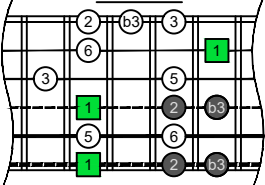

CAGED octaves (6-string guitar : Drop D - DADGBE) C major blues scale - ENTIRE FINGERBOARD NOTE NAMES

CAGED octaves (6-string guitar : Drop D - DADGBE) C major blues scale - ENTIRE FINGERBOARD INTERVALS

C
major blues scale
CAGED
octaves
box shapes
6-string guitar
Drop D - DADGBE