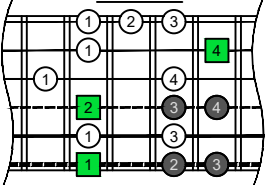

CAGED octaves (6-string guitar : Drop D - DADGBE) C major blues scale - ENTIRE FINGERBOARD NOTE NAMES

CAGED octaves (6-string guitar : Drop D - DADGBE) C major blues scale - ENTIRE FINGERBOARD INTERVALS

C
major blues scale
CAGED
octaves
box shapes
6-string guitar
Drop D - DADGBE

INTERVALS