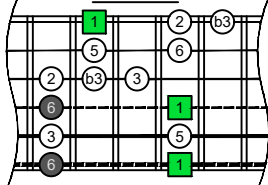

CAGED octaves (6-string guitar : Drop D - DADGBE) C major blues scale - ENTIRE FINGERBOARD NOTE NAMES

CAGED octaves (6-string guitar : Drop D - DADGBE) C major blues scale - ENTIRE FINGERBOARD INTERVALS

FINGERING

FINGERING

FINGERING

FINGERING

INTERVALS

INTERVALS

INTERVALS

INTERVALS