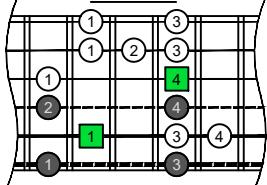

CAGED octaves (6-string guitar : Drop D - DADGBE) C major blues scale - ENTIRE FINGERBOARD NOTE NAMES

CAGED octaves (6-string guitar : Drop D - DADGBE) C major blues scale - ENTIRE FINGERBOARD INTERVALS

C
major blues scale
CAGED
octaves
box shapes
6-string guitar
Drop D - DADGBE

INTERVALS