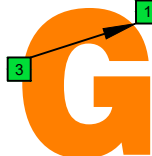

CAGED octaves (6-string guitar : Drop D - DADGBE) C major blues scale - ENTIRE FINGERBOARD NOTE NAMES

CAGED octaves (6-string guitar : Drop D - DADGBE) C major blues scale - ENTIRE FINGERBOARD INTERVALS

C
major blues scale
CAGED
octaves
box shapes
6-string guitar
Drop D - DADGBE

C major blues scale
SEMITONOMETER

5C2
BOX SHAPE

5A3
BOX SHAPE

3G1
BOX SHAPE

6E4E1
BOX SHAPE

6D4D2
BOX SHAPE

5C2 at 12
BOX SHAPE