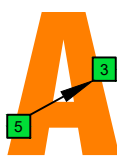

C
major blues scale
CAGED
octaves
box shapes
6-string guitar
Drop D - DADGBE

C major blues scale
SEMITONOMETER

5C2
BOX SHAPE

5A3
BOX SHAPE

3G1
BOX SHAPE

6E4E1
BOX SHAPE

6D4D2
BOX SHAPE

5C2 at 12
BOX SHAPE