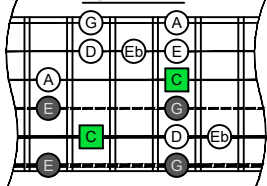

CAGED octaves (6-string guitar : Drop D - DADGBE) C major blues scale - ENTIRE FINGERBOARD NOTE NAMES

CAGED octaves (6-string guitar : Drop D - DADGBE) C major blues scale - ENTIRE FINGERBOARD INTERVALS

C
major blues scale
CAGED
octaves
box shapes
6-string guitar
Drop D - DADGBE

FINGERING