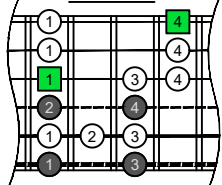

CAGED octaves (6-string guitar : Drop D - DADGBE) C major blues scale - ENTIRE FINGERBOARD NOTE NAMES

CAGED octaves (6-string guitar : Drop D - DADGBE) C major blues scale - ENTIRE FINGERBOARD INTERVALS

C
major blues scale
CAGED
octaves
box shapes
6-string guitar
Drop D - DADGBE

INTERVALS