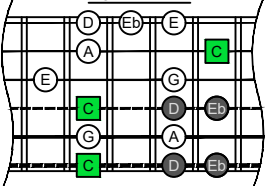

CAGED octaves (6-string guitar : Drop D - DADGBE) C major blues scale - ENTIRE FINGERBOARD NOTE NAMES

CAGED octaves (6-string guitar : Drop D - DADGBE) C major blues scale - ENTIRE FINGERBOARD INTERVALS

C
major blues scale
CAGED
octaves
box shapes
6-string guitar
Drop D - DADGBE

FINGERING