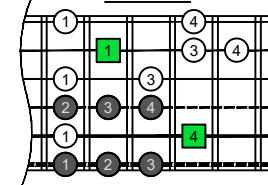

CAGED octaves (6-string guitar : Drop D - DADGBE) C major blues scale - ENTIRE FINGERBOARD NOTE NAMES

CAGED octaves (6-string guitar : Drop D - DADGBE) C major blues scale - ENTIRE FINGERBOARD INTERVALS

FINGERING

FINGERING

FINGERING

FINGERING

INTERVALS

INTERVALS

INTERVALS

INTERVALS