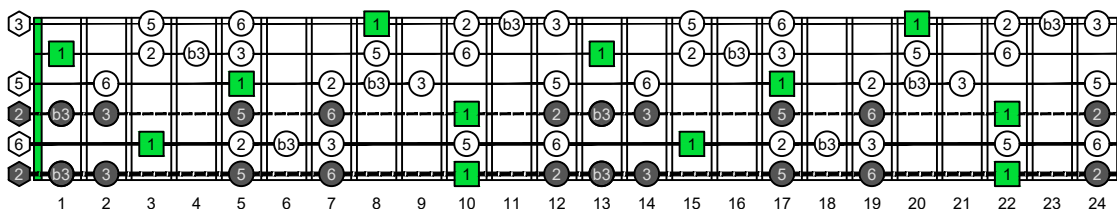

CAGED octaves (6-string guitar : Drop D - DADGBE) C major blues scale - ENTIRE FINGERBOARD NOTE NAMES

CAGED octaves (6-string guitar : Drop D - DADGBE) C major blues scale - ENTIRE FINGERBOARD INTERVALS

C
major blues scale
CAGED
octaves
box shapes
6-string guitar
Drop D - DADGBE

C major blues scale
SEMITONOMETER

5C2
BOX SHAPE

5A3
BOX SHAPE

3G1
BOX SHAPE

6E4E1
BOX SHAPE

6D4D2
BOX SHAPE

5C2 at 12
BOX SHAPE