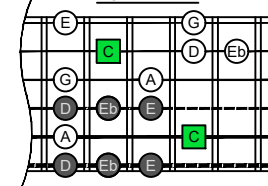

CAGED octaves (6-string guitar : Drop D - DADGBE) C major blues scale - ENTIRE FINGERBOARD NOTE NAMES

CAGED octaves (6-string guitar : Drop D - DADGBE) C major blues scale - ENTIRE FINGERBOARD INTERVALS

C
major blues scale
CAGED
octaves
box shapes
6-string guitar
Drop D - DADGBE

FINGERING