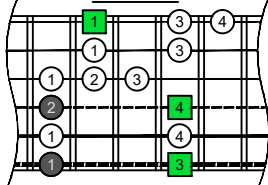

CAGED octaves (6-string guitar : Drop D - DADGBE) C major blues scale - ENTIRE FINGERBOARD NOTE NAMES

CAGED octaves (6-string guitar : Drop D - DADGBE) C major blues scale - ENTIRE FINGERBOARD INTERVALS

C
major blues scale
CAGED
octaves
box shapes
6-string guitar
Drop D - DADGBE

INTERVALS