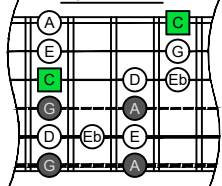

CAGED octaves (6-string guitar : Drop D - DADGBE) C major blues scale - ENTIRE FINGERBOARD NOTE NAMES

CAGED octaves (6-string guitar : Drop D - DADGBE) C major blues scale - ENTIRE FINGERBOARD INTERVALS

C
major blues scale
CAGED
octaves
box shapes
6-string guitar
Drop D - DADGBE

FINGERING