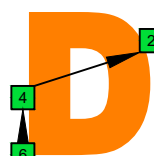

CAGED octaves (6-string guitar : Drop D - DADGBE) C major blues scale - ENTIRE FINGERBOARD NOTE NAMES

CAGED octaves (6-string guitar : Drop D - DADGBE) C major blues scale - ENTIRE FINGERBOARD INTERVALS

C
major blues scale
CAGED
octaves
box shapes
6-string guitar
Drop D - DADGBE

C major blues scale
SEMITONOMETER

5C2
BOX SHAPE

5A3
BOX SHAPE

3G1
BOX SHAPE

6E4E1
BOX SHAPE

6D4D2
BOX SHAPE

5C2 at 12
BOX SHAPE