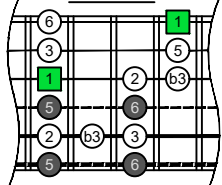

CAGED octaves (6-string guitar : Drop D - DADGBE) C major blues scale - ENTIRE FINGERBOARD NOTE NAMES

CAGED octaves (6-string guitar : Drop D - DADGBE) C major blues scale - ENTIRE FINGERBOARD INTERVALS

FINGERING

FINGERING

FINGERING

FINGERING

INTERVALS

INTERVALS

INTERVALS

INTERVALS