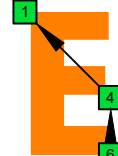

CAGED octaves (6-string guitar : Drop D - DADGBE) C major blues scale - ENTIRE FINGERBOARD NOTE NAMES

CAGED octaves (6-string guitar : Drop D - DADGBE) C major blues scale - ENTIRE FINGERBOARD INTERVALS

C
major blues scale
CAGED
octaves
box shapes
6-string guitar
Drop D - DADGBE

C major blues scale
SEMITONOMETER

5C2
BOX SHAPE

5A3
BOX SHAPE

3G1
BOX SHAPE

6E4E1
BOX SHAPE

6D4D2
BOX SHAPE

5C2 at 12
BOX SHAPE