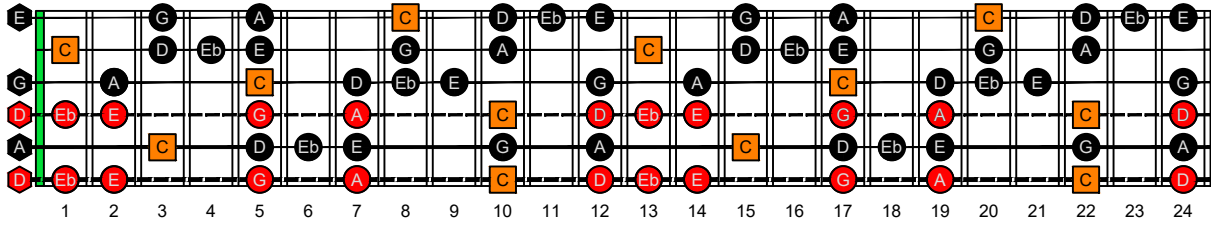

CAGED octaves (6-string guitar : Drop D - DADGBE) C natural - FINGERBOARD OCTAVE SHAPES

CAGED octaves (6-string guitar : Drop D - DADGBE) C major blues scale - ENTIRE FINGERBOARD NOTE NAMES

CAGED octaves (6-string guitar : Drop D - DADGBE) C major blues scale ENTIRE FINGERBOARD NOTE NAMES : 5C2 box shape

CAGED octaves (6-string guitar : Drop D - DADGBE) C major blues scale ENTIRE FINGERBOARD NOTE NAMES : 5A3 box shape

CAGED octaves (6-string guitar : Drop D - DADGBE) C major blues scale ENTIRE FINGERBOARD NOTE NAMES : 3G1 box shape

CAGED octaves (6-string guitar : Drop D - DADGBE) C major blues scale ENTIRE FINGERBOARD NOTE NAMES : 6E4E1 box shape

CAGED octaves (6-string guitar : Drop D - DADGBE) C major blues scale ENTIRE FINGERBOARD NOTE NAMES : 6D4D2 box shape

CAGED octaves (6-string guitar : Drop D - DADGBE) C major blues scale ENTIRE FINGERBOARD NOTE NAMES : 5C2 box shape at 12