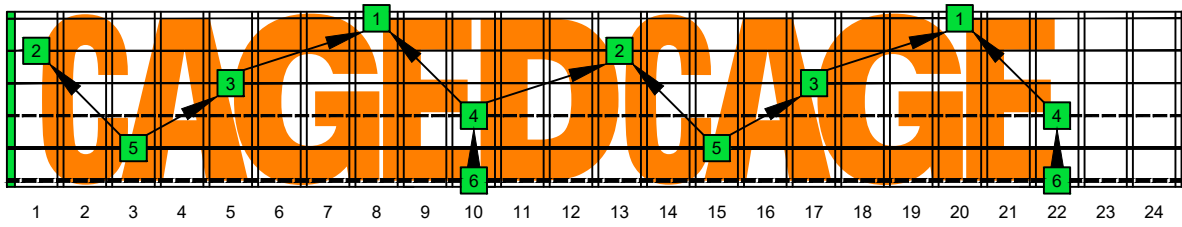

CAGED octaves (6-string guitar : Drop D - DADGBE) C natural - FINGERBOARD OCTAVE SHAPES

CAGED octaves (6-string guitar : Drop D - DADGBE) C major blues scale - ENTIRE FINGERBOARD NOTE NAMES

CAGED octaves (6-string guitar : Drop D - DADGBE) C major blues scale ENTIRE FINGERBOARD NOTE NAMES : 5C2 box shape

CAGED octaves (6-string guitar : Drop D - DADGBE) C major blues scale ENTIRE FINGERBOARD NOTE NAMES : 5A3 box shape

CAGED octaves (6-string guitar : Drop D - DADGBE) C major blues scale ENTIRE FINGERBOARD NOTE NAMES : 3G1 box shape

CAGED octaves (6-string guitar : Drop D - DADGBE) C major blues scale ENTIRE FINGERBOARD NOTE NAMES : 6E4E1 box shape

CAGED octaves (6-string guitar : Drop D - DADGBE) C major blues scale ENTIRE FINGERBOARD NOTE NAMES : 6D4D2 box shape

CAGED octaves (6-string guitar : Drop D - DADGBE) C major blues scale ENTIRE FINGERBOARD NOTE NAMES : 5C2 box shape at 12