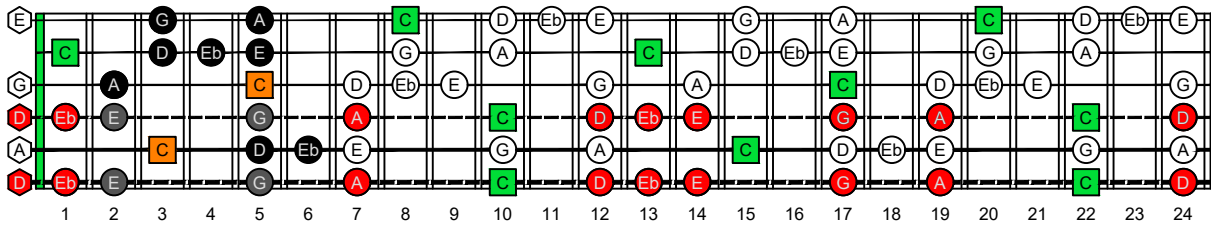

CAGED octaves (6-string guitar : Drop D - DADGBE) C natural - FINGERBOARD OCTAVE SHAPES

CAGED octaves (6-string guitar : Drop D - DADGBE) C major blues scale - ENTIRE FINGERBOARD NOTE NAMES

CAGED octaves (6-string guitar : Drop D - DADGBE) C major blues scale ENTIRE FINGERBOARD NOTE NAMES : 5C2 box shape

CAGED octaves (6-string guitar : Drop D - DADGBE) C major blues scale ENTIRE FINGERBOARD NOTE NAMES : 5A3 box shape

CAGED octaves (6-string guitar : Drop D - DADGBE) C major blues scale ENTIRE FINGERBOARD NOTE NAMES : 3G1 box shape

CAGED octaves (6-string guitar : Drop D - DADGBE) C major blues scale ENTIRE FINGERBOARD NOTE NAMES : 6E4E1 box shape

CAGED octaves (6-string guitar : Drop D - DADGBE) C major blues scale ENTIRE FINGERBOARD NOTE NAMES : 6D4D2 box shape

CAGED octaves (6-string guitar : Drop D - DADGBE) C major blues scale ENTIRE FINGERBOARD NOTE NAMES : 5C2 box shape at 12