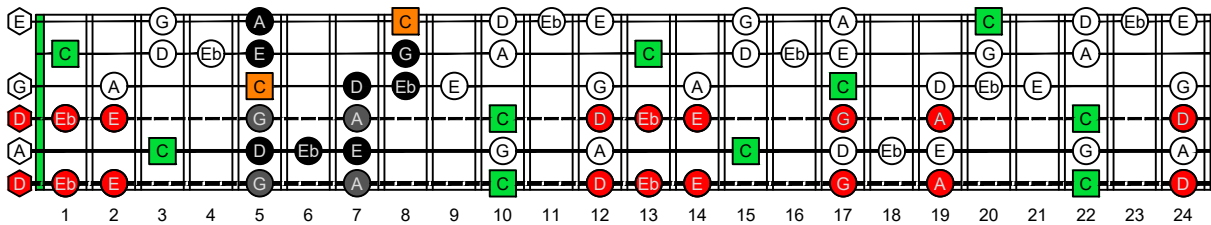

CAGED octaves (6-string guitar : Drop D - DADGBE) C natural - FINGERBOARD OCTAVE SHAPES

CAGED octaves (6-string guitar : Drop D - DADGBE) C major blues scale - ENTIRE FINGERBOARD NOTE NAMES

CAGED octaves (6-string guitar : Drop D - DADGBE) C major blues scale ENTIRE FINGERBOARD NOTE NAMES : 5C2 box shape

CAGED octaves (6-string guitar : Drop D - DADGBE) C major blues scale ENTIRE FINGERBOARD NOTE NAMES : 5A3 box shape

CAGED octaves (6-string guitar : Drop D - DADGBE) C major blues scale ENTIRE FINGERBOARD NOTE NAMES : 3G1 box shape

CAGED octaves (6-string guitar : Drop D - DADGBE) C major blues scale ENTIRE FINGERBOARD NOTE NAMES : 6E4E1 box shape

CAGED octaves (6-string guitar : Drop D - DADGBE) C major blues scale ENTIRE FINGERBOARD NOTE NAMES : 6D4D2 box shape

CAGED octaves (6-string guitar : Drop D - DADGBE) C major blues scale ENTIRE FINGERBOARD NOTE NAMES : 5C2 box shape at 12