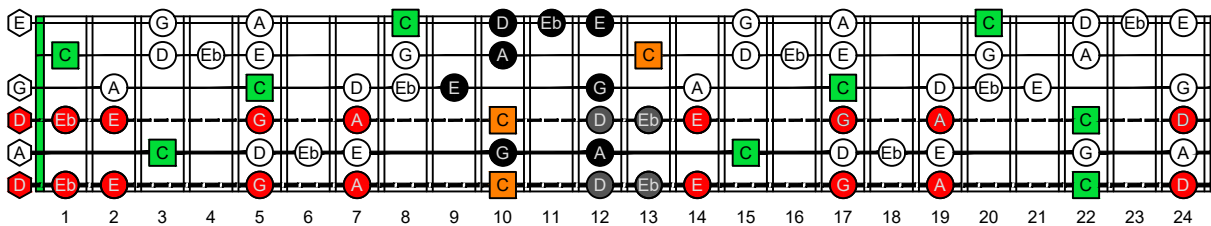

CAGED octaves (6-string guitar : Drop D - DADGBE) C natural - FINGERBOARD OCTAVE SHAPES

CAGED octaves (6-string guitar : Drop D - DADGBE) C major blues scale - ENTIRE FINGERBOARD NOTE NAMES

CAGED octaves (6-string guitar : Drop D - DADGBE) C major blues scale ENTIRE FINGERBOARD NOTE NAMES : 5C2 box shape

CAGED octaves (6-string guitar : Drop D - DADGBE) C major blues scale ENTIRE FINGERBOARD NOTE NAMES : 5A3 box shape

CAGED octaves (6-string guitar : Drop D - DADGBE) C major blues scale ENTIRE FINGERBOARD NOTE NAMES : 3G1 box shape

CAGED octaves (6-string guitar : Drop D - DADGBE) C major blues scale ENTIRE FINGERBOARD NOTE NAMES : 6E4E1 box shape

CAGED octaves (6-string guitar : Drop D - DADGBE) C major blues scale ENTIRE FINGERBOARD NOTE NAMES : 6D4D2 box shape

CAGED octaves (6-string guitar : Drop D - DADGBE) C major blues scale ENTIRE FINGERBOARD NOTE NAMES : 5C2 box shape at 12