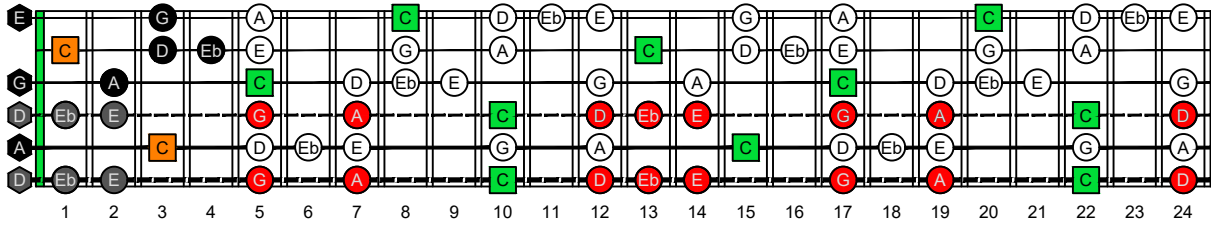

CAGED octaves (6-string guitar : Drop D - DADGBE) C natural - FINGERBOARD OCTAVE SHAPES

CAGED octaves (6-string guitar : Drop D - DADGBE) C major blues scale - ENTIRE FINGERBOARD NOTE NAMES

CAGED octaves (6-string guitar : Drop D - DADGBE) C major blues scale ENTIRE FINGERBOARD NOTE NAMES : 5C2 box shape

CAGED octaves (6-string guitar : Drop D - DADGBE) C major blues scale ENTIRE FINGERBOARD NOTE NAMES : 5A3 box shape

CAGED octaves (6-string guitar : Drop D - DADGBE) C major blues scale ENTIRE FINGERBOARD NOTE NAMES : 3G1 box shape

CAGED octaves (6-string guitar : Drop D - DADGBE) C major blues scale ENTIRE FINGERBOARD NOTE NAMES : 6E4E1 box shape

CAGED octaves (6-string guitar : Drop D - DADGBE) C major blues scale ENTIRE FINGERBOARD NOTE NAMES : 6D4D2 box shape

CAGED octaves (6-string guitar : Drop D - DADGBE) C major blues scale ENTIRE FINGERBOARD NOTE NAMES : 5C2 box shape at 12