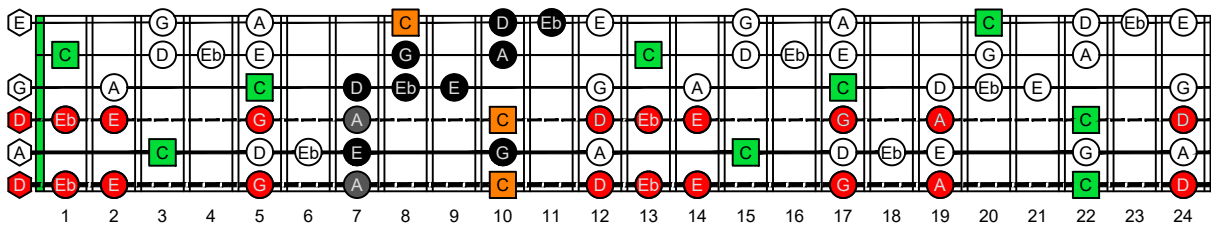

CAGED octaves (6-string guitar : Drop D - DADGBE) C natural - FINGERBOARD OCTAVE SHAPES

CAGED octaves (6-string guitar : Drop D - DADGBE) C major blues scale - ENTIRE FINGERBOARD NOTE NAMES

CAGED octaves (6-string guitar : Drop D - DADGBE) C major blues scale ENTIRE FINGERBOARD NOTE NAMES : 5C2 box shape

CAGED octaves (6-string guitar : Drop D - DADGBE) C major blues scale ENTIRE FINGERBOARD NOTE NAMES : 5A3 box shape

CAGED octaves (6-string guitar : Drop D - DADGBE) C major blues scale ENTIRE FINGERBOARD NOTE NAMES : 3G1 box shape

CAGED octaves (6-string guitar : Drop D - DADGBE) C major blues scale ENTIRE FINGERBOARD NOTE NAMES : 6E4E1 box shape

CAGED octaves (6-string guitar : Drop D - DADGBE) C major blues scale ENTIRE FINGERBOARD NOTE NAMES : 6D4D2 box shape

CAGED octaves (6-string guitar : Drop D - DADGBE) C major blues scale ENTIRE FINGERBOARD NOTE NAMES : 5C2 box shape at 12