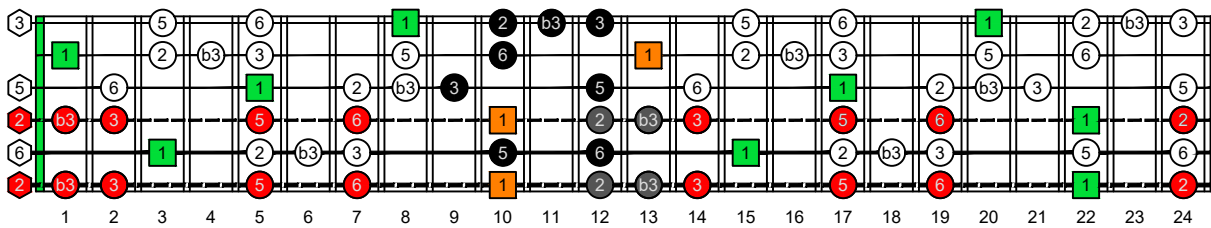

CAGED octaves (6-string guitar : Drop D - DADGBE) C natural - FINGERBOARD OCTAVE SHAPES

CAGED octaves (6-string guitar : Drop D - DADGBE) C major blues scale - ENTIRE FINGERBOARD INTERVALS

CAGED octaves (6-string guitar : Drop D - DADGBE) C major blues scale ENTIRE FINGERBOARD INTERVALS : 5C2 box shape

CAGED octaves (6-string guitar : Drop D - DADGBE) C major blues scale ENTIRE FINGERBOARD INTERVALS : 5A3 box shape

CAGED octaves (6-string guitar : Drop D - DADGBE) C major blues scale ENTIRE FINGERBOARD INTERVALS : 3G1 box shape

CAGED octaves (6-string guitar : Drop D - DADGBE) C major blues scale ENTIRE FINGERBOARD INTERVALS : 6E4E1 box shape

CAGED octaves (6-string guitar : Drop D - DADGBE) C major blues scale ENTIRE FINGERBOARD INTERVALS : 6D4D2 box shape

CAGED octaves (6-string guitar : Drop D - DADGBE) C major blues scale ENTIRE FINGERBOARD INTERVALS : 5C2 box shape at 12