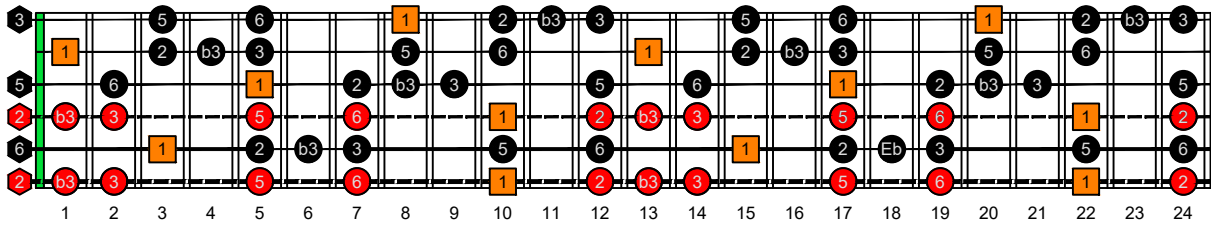

CAGED octaves (6-string guitar : Drop D - DADGBE) C natural - FINGERBOARD OCTAVE SHAPES

CAGED octaves (6-string guitar : Drop D - DADGBE) C major blues scale - ENTIRE FINGERBOARD INTERVALS

CAGED octaves (6-string guitar : Drop D - DADGBE) C major blues scale ENTIRE FINGERBOARD INTERVALS : 5C2 box shape

CAGED octaves (6-string guitar : Drop D - DADGBE) C major blues scale ENTIRE FINGERBOARD INTERVALS : 5A3 box shape

CAGED octaves (6-string guitar : Drop D - DADGBE) C major blues scale ENTIRE FINGERBOARD INTERVALS : 3G1 box shape

CAGED octaves (6-string guitar : Drop D - DADGBE) C major blues scale ENTIRE FINGERBOARD INTERVALS : 6E4E1 box shape

CAGED octaves (6-string guitar : Drop D - DADGBE) C major blues scale ENTIRE FINGERBOARD INTERVALS : 6D4D2 box shape

CAGED octaves (6-string guitar : Drop D - DADGBE) C major blues scale ENTIRE FINGERBOARD INTERVALS : 5C2 box shape at 12