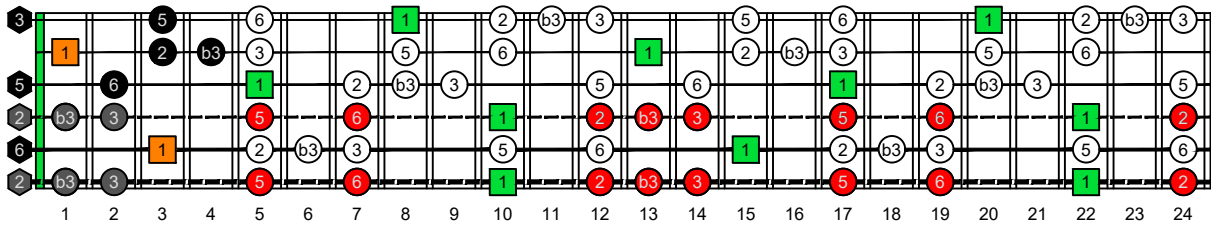

CAGED octaves (6-string guitar : Drop D - DADGBE) C natural - FINGERBOARD OCTAVE SHAPES

CAGED octaves (6-string guitar : Drop D - DADGBE) C major blues scale - ENTIRE FINGERBOARD INTERVALS

CAGED octaves (6-string guitar : Drop D - DADGBE) C major blues scale ENTIRE FINGERBOARD INTERVALS : 5C2 box shape

CAGED octaves (6-string guitar : Drop D - DADGBE) C major blues scale ENTIRE FINGERBOARD INTERVALS : 5A3 box shape

CAGED octaves (6-string guitar : Drop D - DADGBE) C major blues scale ENTIRE FINGERBOARD INTERVALS : 3G1 box shape

CAGED octaves (6-string guitar : Drop D - DADGBE) C major blues scale ENTIRE FINGERBOARD INTERVALS : 6E4E1 box shape

CAGED octaves (6-string guitar : Drop D - DADGBE) C major blues scale ENTIRE FINGERBOARD INTERVALS : 6D4D2 box shape

CAGED octaves (6-string guitar : Drop D - DADGBE) C major blues scale ENTIRE FINGERBOARD INTERVALS : 5C2 box shape at 12