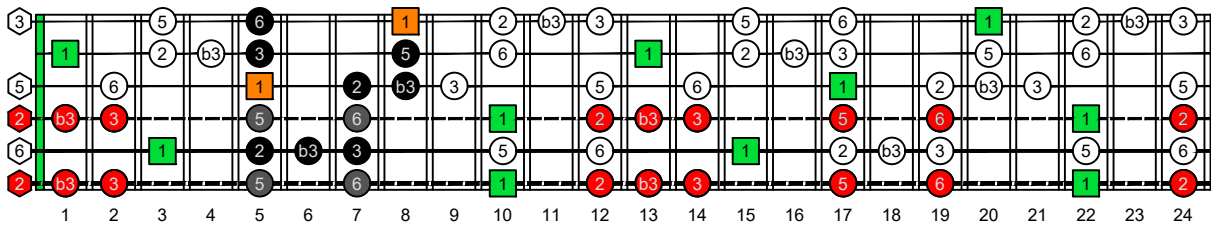

CAGED octaves (6-string guitar : Drop D - DADGBE) C natural - FINGERBOARD OCTAVE SHAPES

CAGED octaves (6-string guitar : Drop D - DADGBE) C major blues scale - ENTIRE FINGERBOARD INTERVALS

CAGED octaves (6-string guitar : Drop D - DADGBE) C major blues scale ENTIRE FINGERBOARD INTERVALS : 5C2 box shape

CAGED octaves (6-string guitar : Drop D - DADGBE) C major blues scale ENTIRE FINGERBOARD INTERVALS : 5A3 box shape

CAGED octaves (6-string guitar : Drop D - DADGBE) C major blues scale ENTIRE FINGERBOARD INTERVALS : 3G1 box shape

CAGED octaves (6-string guitar : Drop D - DADGBE) C major blues scale ENTIRE FINGERBOARD INTERVALS : 6E4E1 box shape

CAGED octaves (6-string guitar : Drop D - DADGBE) C major blues scale ENTIRE FINGERBOARD INTERVALS : 6D4D2 box shape

CAGED octaves (6-string guitar : Drop D - DADGBE) C major blues scale ENTIRE FINGERBOARD INTERVALS : 5C2 box shape at 12