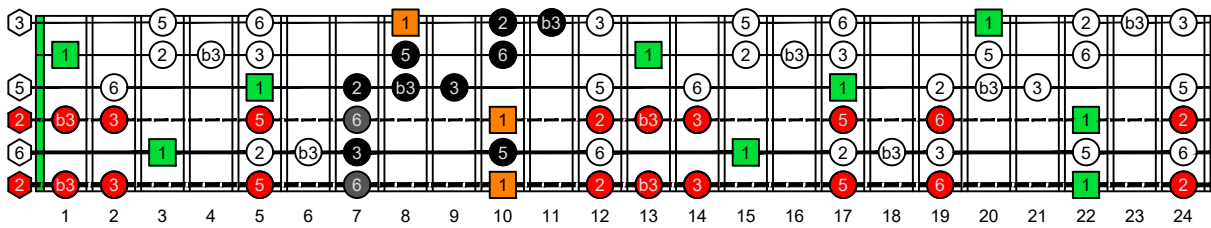

CAGED octaves (6-string guitar : Drop D - DADGBE) C natural - FINGERBOARD OCTAVE SHAPES

CAGED octaves (6-string guitar : Drop D - DADGBE) C major blues scale - ENTIRE FINGERBOARD INTERVALS

CAGED octaves (6-string guitar : Drop D - DADGBE) C major blues scale ENTIRE FINGERBOARD INTERVALS : 5C2 box shape

CAGED octaves (6-string guitar : Drop D - DADGBE) C major blues scale ENTIRE FINGERBOARD INTERVALS : 5A3 box shape

CAGED octaves (6-string guitar : Drop D - DADGBE) C major blues scale ENTIRE FINGERBOARD INTERVALS : 3G1 box shape

CAGED octaves (6-string guitar : Drop D - DADGBE) C major blues scale ENTIRE FINGERBOARD INTERVALS : 6E4E1 box shape

CAGED octaves (6-string guitar : Drop D - DADGBE) C major blues scale ENTIRE FINGERBOARD INTERVALS : 6D4D2 box shape

CAGED octaves (6-string guitar : Drop D - DADGBE) C major blues scale ENTIRE FINGERBOARD INTERVALS : 5C2 box shape at 12