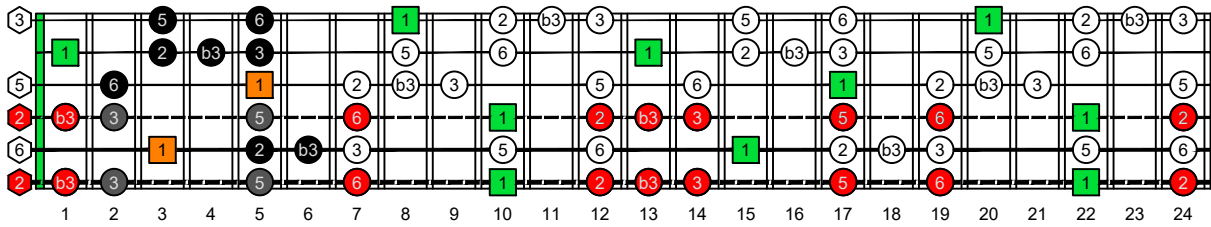

CAGED octaves (6-string guitar : Drop D - DADGBE) C natural - FINGERBOARD OCTAVE SHAPES

CAGED octaves (6-string guitar : Drop D - DADGBE) C major blues scale - ENTIRE FINGERBOARD INTERVALS

CAGED octaves (6-string guitar : Drop D - DADGBE) C major blues scale ENTIRE FINGERBOARD INTERVALS : 5C2 box shape

CAGED octaves (6-string guitar : Drop D - DADGBE) C major blues scale ENTIRE FINGERBOARD INTERVALS : 5A3 box shape

CAGED octaves (6-string guitar : Drop D - DADGBE) C major blues scale ENTIRE FINGERBOARD INTERVALS : 3G1 box shape

CAGED octaves (6-string guitar : Drop D - DADGBE) C major blues scale ENTIRE FINGERBOARD INTERVALS : 6E4E1 box shape

CAGED octaves (6-string guitar : Drop D - DADGBE) C major blues scale ENTIRE FINGERBOARD INTERVALS : 6D4D2 box shape

CAGED octaves (6-string guitar : Drop D - DADGBE) C major blues scale ENTIRE FINGERBOARD INTERVALS : 5C2 box shape at 12