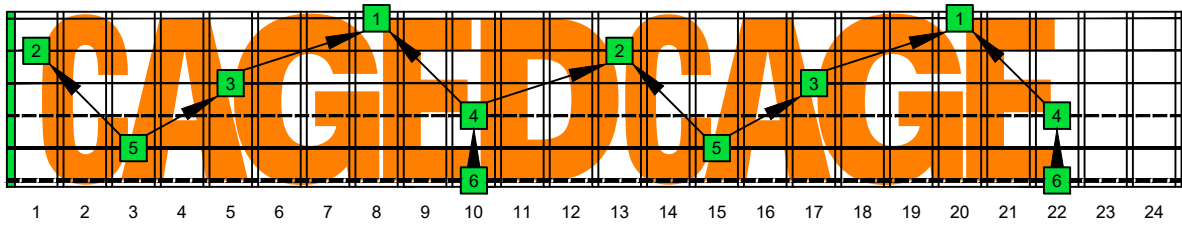

CAGED octaves (6-string guitar : Drop D - DADGBE) C natural - FINGERBOARD OCTAVE SHAPES

CAGED octaves (6-string guitar : Drop D - DADGBE) C major blues scale - ENTIRE FINGERBOARD INTERVALS

CAGED octaves (6-string guitar : Drop D - DADGBE) C major blues scale ENTIRE FINGERBOARD INTERVALS : 5C2 box shape

CAGED octaves (6-string guitar : Drop D - DADGBE) C major blues scale ENTIRE FINGERBOARD INTERVALS : 5A3 box shape

CAGED octaves (6-string guitar : Drop D - DADGBE) C major blues scale ENTIRE FINGERBOARD INTERVALS : 3G1 box shape

CAGED octaves (6-string guitar : Drop D - DADGBE) C major blues scale ENTIRE FINGERBOARD INTERVALS : 6E4E1 box shape

CAGED octaves (6-string guitar : Drop D - DADGBE) C major blues scale ENTIRE FINGERBOARD INTERVALS : 6D4D2 box shape

CAGED octaves (6-string guitar : Drop D - DADGBE) C major blues scale ENTIRE FINGERBOARD INTERVALS : 5C2 box shape at 12