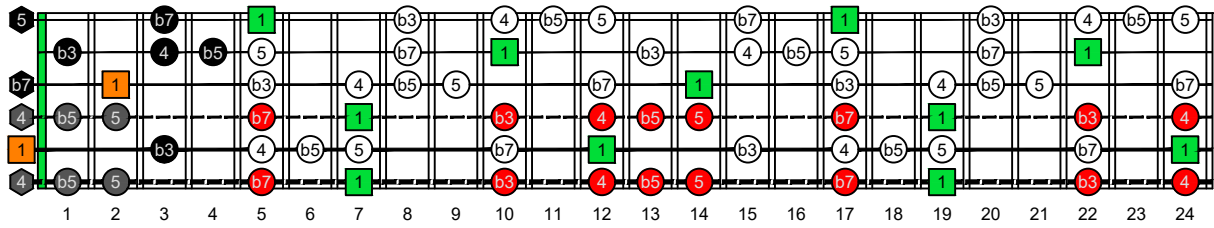

CAGED octaves (6-string guitar : Drop D - DADGBE) **A natural** - FINGERBOARD OCTAVE SHAPES

AGEDC octaves (6-string guitar : Drop D - DADGBE) **A minor blues scale** - ENTIRE FINGERBOARD INTERVALS

AGEDC octaves (6-string guitar : Drop D - DADGBE) **A minor blues scale** ENTIRE FINGERBOARD INTERVALS : **5Am3** box shape

AGEDC octaves (6-string guitar : Drop D - DADGBE) **A minor blues scale** ENTIRE FINGERBOARD INTERVALS : **3Gm1** box shape

AGEDC octaves (6-string guitar : Drop D - DADGBE) **A minor blues scale** ENTIRE FINGERBOARD INTERVALS : **6Em4Em1** box shape

AGEDC octaves (6-string guitar : Drop D - DADGBE) **A minor blues scale** ENTIRE FINGERBOARD INTERVALS : **6Dm4Dm2** box shape

AGEDC octaves (6-string guitar : Drop D - DADGBE) **A minor blues scale** ENTIRE FINGERBOARD INTERVALS : **5Cm2** box shape

AGEDC octaves (6-string guitar : Drop D - DADGBE) **A minor blues scale** ENTIRE FINGERBOARD INTERVALS : **5Am3** box shape at 12