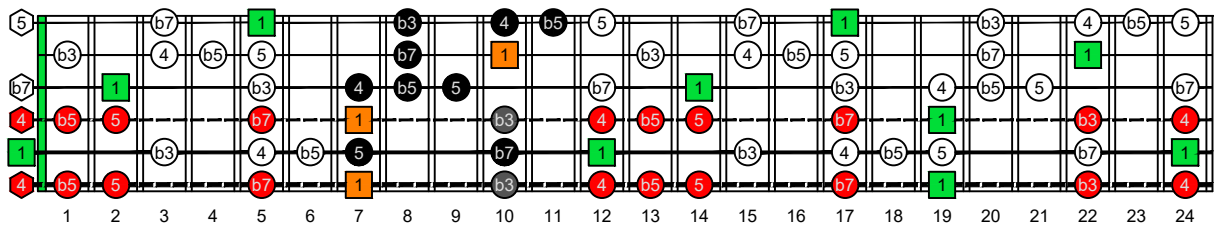

CAGED octaves (6-string guitar : Drop D - DADGBE) **A natural** - FINGERBOARD OCTAVE SHAPES

AGEDC octaves (6-string guitar : Drop D - DADGBE) **A minor blues scale** - ENTIRE FINGERBOARD INTERVALS

AGEDC octaves (6-string guitar : Drop D - DADGBE) **A minor blues scale** ENTIRE FINGERBOARD INTERVALS : **5Am3** box shape

AGEDC octaves (6-string guitar : Drop D - DADGBE) **A minor blues scale** ENTIRE FINGERBOARD INTERVALS : **3Gm1** box shape

AGEDC octaves (6-string guitar : Drop D - DADGBE) **A minor blues scale** ENTIRE FINGERBOARD INTERVALS : **6Em4Em1** box shape

AGEDC octaves (6-string guitar : Drop D - DADGBE) **A minor blues scale** ENTIRE FINGERBOARD INTERVALS : **6Dm4Dm2** box shape

AGEDC octaves (6-string guitar : Drop D - DADGBE) **A minor blues scale** ENTIRE FINGERBOARD INTERVALS : **5Cm2** box shape

AGEDC octaves (6-string guitar : Drop D - DADGBE) **A minor blues scale** ENTIRE FINGERBOARD INTERVALS : **5Am3** box shape at 12