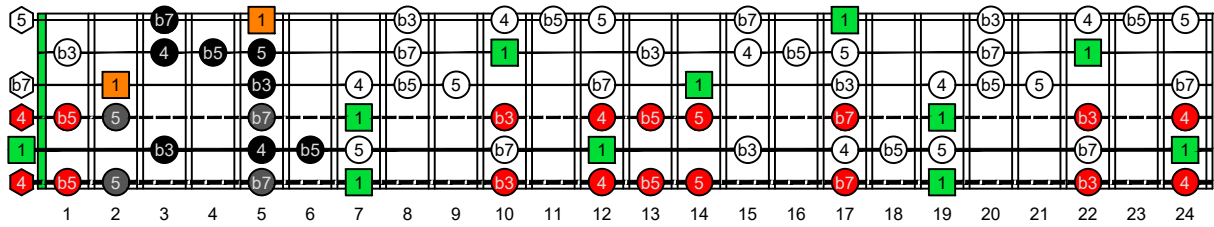

CAGED octaves (6-string guitar : Drop D - DADGBE) **A natural** - FINGERBOARD OCTAVE SHAPES

AGEDC octaves (6-string guitar : Drop D - DADGBE) **A minor blues scale** - ENTIRE FINGERBOARD INTERVALS

AGEDC octaves (6-string guitar : Drop D - DADGBE) **A minor blues scale** ENTIRE FINGERBOARD INTERVALS : **5Am3** box shape

AGEDC octaves (6-string guitar : Drop D - DADGBE) **A minor blues scale** ENTIRE FINGERBOARD INTERVALS : **3Gm1** box shape

AGEDC octaves (6-string guitar : Drop D - DADGBE) **A minor blues scale** ENTIRE FINGERBOARD INTERVALS : **6Em4Em1** box shape

AGEDC octaves (6-string guitar : Drop D - DADGBE) **A minor blues scale** ENTIRE FINGERBOARD INTERVALS : **6Dm4Dm2** box shape

AGEDC octaves (6-string guitar : Drop D - DADGBE) **A minor blues scale** ENTIRE FINGERBOARD INTERVALS : **5Cm2** box shape

AGEDC octaves (6-string guitar : Drop D - DADGBE) **A minor blues scale** ENTIRE FINGERBOARD INTERVALS : **5Am3** box shape at 12