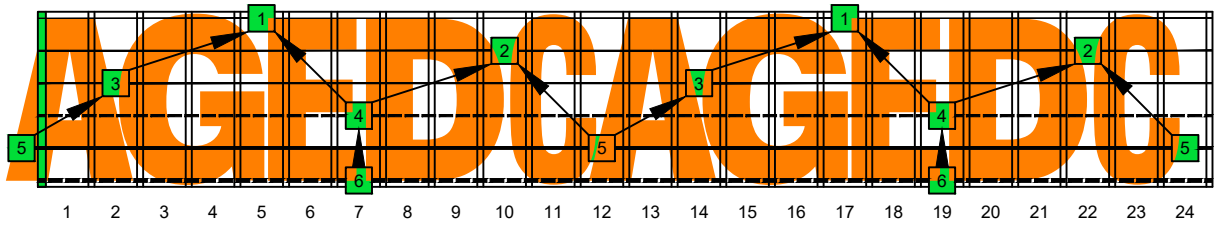

CAGED octaves (6-string guitar : Drop D - DADGBE) **A natural** - FINGERBOARD OCTAVE SHAPES

AGEDC octaves (6-string guitar : Drop D - DADGBE) **A minor blues scale** - ENTIRE FINGERBOARD INTERVALS

AGEDC octaves (6-string guitar : Drop D - DADGBE) **A minor blues scale** ENTIRE FINGERBOARD INTERVALS : **5Am3** box shape

AGEDC octaves (6-string guitar : Drop D - DADGBE) **A minor blues scale** ENTIRE FINGERBOARD INTERVALS : **3Gm1** box shape

AGEDC octaves (6-string guitar : Drop D - DADGBE) **A minor blues scale** ENTIRE FINGERBOARD INTERVALS : **6Em4Em1** box shape

AGEDC octaves (6-string guitar : Drop D - DADGBE) **A minor blues scale** ENTIRE FINGERBOARD INTERVALS : **6Dm4Dm2** box shape

AGEDC octaves (6-string guitar : Drop D - DADGBE) **A minor blues scale** ENTIRE FINGERBOARD INTERVALS : **5Cm2** box shape

AGEDC octaves (6-string guitar : Drop D - DADGBE) **A minor blues scale** ENTIRE FINGERBOARD INTERVALS : **5Am3** box shape at 12