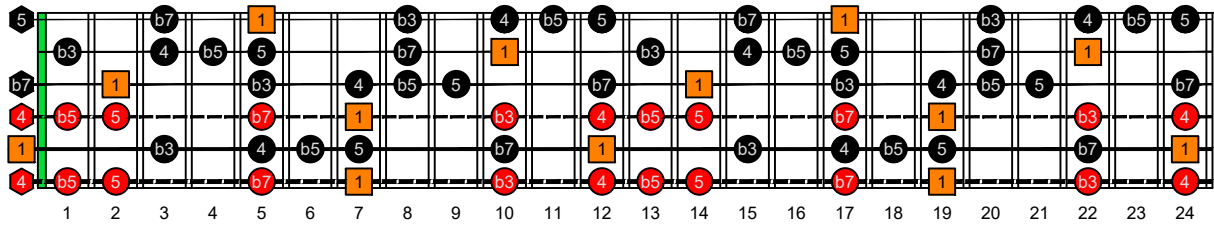

CAGED octaves (6-string guitar : Drop D - DADGBE) **A natural** - FINGERBOARD OCTAVE SHAPES

AGEDC octaves (6-string guitar : Drop D - DADGBE) **A minor blues scale** - ENTIRE FINGERBOARD INTERVALS

AGEDC octaves (6-string guitar : Drop D - DADGBE) **A minor blues scale** ENTIRE FINGERBOARD INTERVALS : **5Am3** box shape

AGEDC octaves (6-string guitar : Drop D - DADGBE) **A minor blues scale** ENTIRE FINGERBOARD INTERVALS : **3Gm1** box shape

AGEDC octaves (6-string guitar : Drop D - DADGBE) **A minor blues scale** ENTIRE FINGERBOARD INTERVALS : **6Em4Em1** box shape

AGEDC octaves (6-string guitar : Drop D - DADGBE) **A minor blues scale** ENTIRE FINGERBOARD INTERVALS : **6Dm4Dm2** box shape

AGEDC octaves (6-string guitar : Drop D - DADGBE) **A minor blues scale** ENTIRE FINGERBOARD INTERVALS : **5Cm2** box shape

AGEDC octaves (6-string guitar : Drop D - DADGBE) **A minor blues scale** ENTIRE FINGERBOARD INTERVALS : **5Am3** box shape at 12