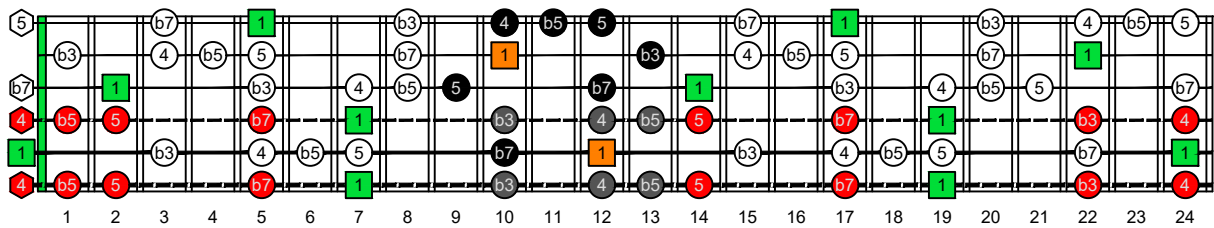

CAGED octaves (6-string guitar : Drop D - DADGBE) **A natural** - FINGERBOARD OCTAVE SHAPES

AGEDC octaves (6-string guitar : Drop D - DADGBE) **A minor blues scale** - ENTIRE FINGERBOARD INTERVALS

AGEDC octaves (6-string guitar : Drop D - DADGBE) **A minor blues scale** ENTIRE FINGERBOARD INTERVALS : **5Am3** box shape

AGEDC octaves (6-string guitar : Drop D - DADGBE) **A minor blues scale** ENTIRE FINGERBOARD INTERVALS : **3Gm1** box shape

AGEDC octaves (6-string guitar : Drop D - DADGBE) **A minor blues scale** ENTIRE FINGERBOARD INTERVALS : **6Em4Em1** box shape

AGEDC octaves (6-string guitar : Drop D - DADGBE) **A minor blues scale** ENTIRE FINGERBOARD INTERVALS : **6Dm4Dm2** box shape

AGEDC octaves (6-string guitar : Drop D - DADGBE) **A minor blues scale** ENTIRE FINGERBOARD INTERVALS : **5Cm2** box shape

AGEDC octaves (6-string guitar : Drop D - DADGBE) **A minor blues scale** ENTIRE FINGERBOARD INTERVALS : **5Am3** box shape at 12