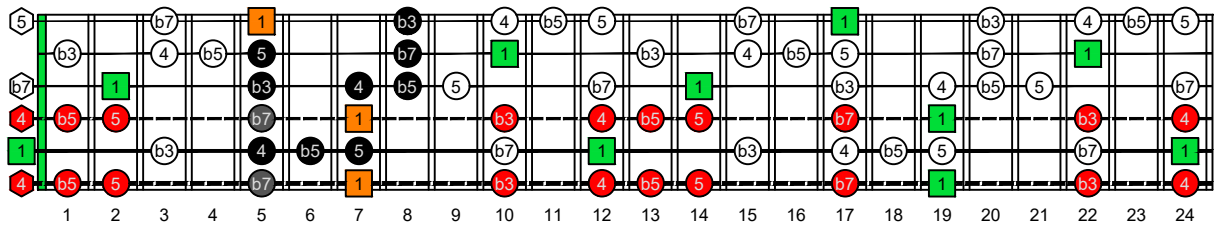

CAGED octaves (6-string guitar : Drop D - DADGBE) **A natural** - FINGERBOARD OCTAVE SHAPES

AGEDC octaves (6-string guitar : Drop D - DADGBE) **A minor blues scale** - ENTIRE FINGERBOARD INTERVALS

AGEDC octaves (6-string guitar : Drop D - DADGBE) **A minor blues scale** ENTIRE FINGERBOARD INTERVALS : **5Am3** box shape

AGEDC octaves (6-string guitar : Drop D - DADGBE) **A minor blues scale** ENTIRE FINGERBOARD INTERVALS : **3Gm1** box shape

AGEDC octaves (6-string guitar : Drop D - DADGBE) **A minor blues scale** ENTIRE FINGERBOARD INTERVALS : **6Em4Em1** box shape

AGEDC octaves (6-string guitar : Drop D - DADGBE) **A minor blues scale** ENTIRE FINGERBOARD INTERVALS : **6Dm4Dm2** box shape

AGEDC octaves (6-string guitar : Drop D - DADGBE) **A minor blues scale** ENTIRE FINGERBOARD INTERVALS : **5Cm2** box shape

AGEDC octaves (6-string guitar : Drop D - DADGBE) **A minor blues scale** ENTIRE FINGERBOARD INTERVALS : **5Am3** box shape at 12