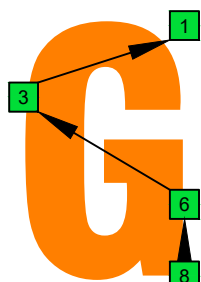

C major arpeggio
BAGED
octaves
box shapes
8-string guitar
Drop E : EBEADGBE

C major arpeggio
SEMITONOMETER

8G6G3G1

BOX SHAPE

NOTE NAMES

FINGERING

INTERVALS

www.cagedoctaves.com

Zon Brookes

BAGED octaves (8-string guitar : Drop E - EBEADGBE) C major arpeggio : 8G6G3G1 box shape

BAGED octaves (8-string guitar : Drop E - EBEADGBE) C major arpeggio ENTIRE FINGERBOARD NOTE NAMES : 8G6G3G1 box shape

BAGED octaves (8-string guitar : Drop E - EBEADGBE) C major arpeggio ENTIRE FINGERBOARD INTERVALS : 8G6G3G1 box shape