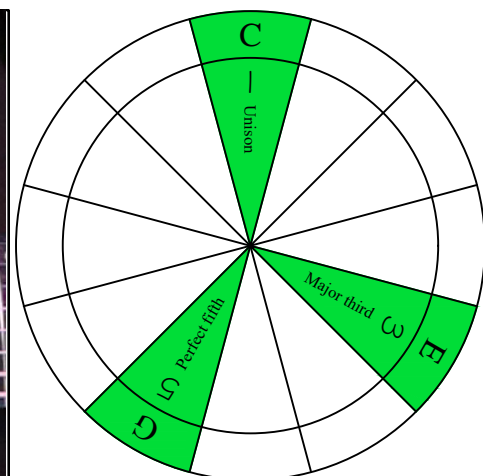

C major arpeggio
BAGED
octaves
box shapes
8-string guitar
Drop E : EBEADGBE

C major arpeggio
SEMITONOMETER

8G6G3G1

BOX SHAPE

NOTE NAMES

FINGERING

INTERVALS

www.cagedoctaves.com

Zon Brookes

BAGED octaves (8-string guitar : Drop E - EBEADGBE) C major arpeggio : 8G6G3G1 box shape

BAGED octaves (8-string guitar : Drop E - EBEADGBE) C major arpeggio ENTIRE FINGERBOARD NOTE NAMES : 8G6G3G1 box shape

BAGED octaves (8-string guitar : Drop E - EBEADGBE) C major arpeggio ENTIRE FINGERBOARD INTERVALS : 8G6G3G1 box shape