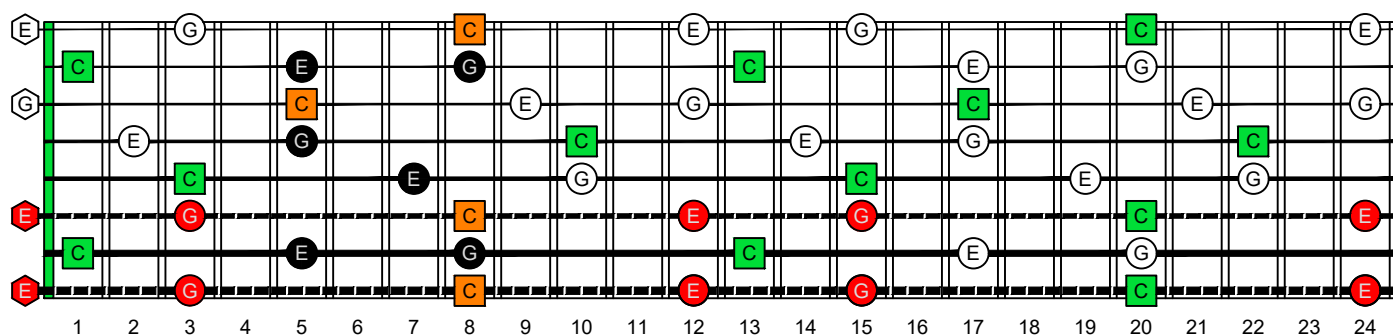

C major arpeggio
BAGED
octaves
box shapes
8-string guitar
Drop E : EBEADGBE

C major arpeggio
SEMITONOMETER

8G6G3G1

BOX SHAPE

NOTE NAMES

FINGERING

INTERVALS

www.cagedoctaves.com

Zon Brookes

BAGED octaves (8-string guitar : Drop E - EBEADGBE) C major arpeggio : 8G6G3G1 box shape

BAGED octaves (8-string guitar : Drop E - EBEADGBE) C major arpeggio ENTIRE FINGERBOARD NOTE NAMES : 8G6G3G1 box shape

BAGED octaves (8-string guitar : Drop E - EBEADGBE) C major arpeggio ENTIRE FINGERBOARD INTERVALS : 8G6G3G1 box shape