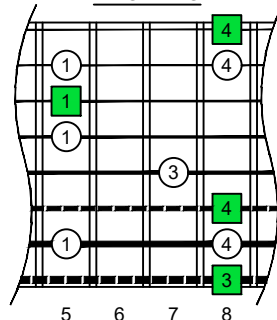

C major arpeggio
BAGED
octaves
box shapes
8-string guitar
Drop E : EBEADGBE

C major arpeggio
SEMITONOMETER

8G6G3G1

BOX SHAPE

NOTE NAMES

FINGERING

INTERVALS

www.cagedoctaves.com

Zon Brookes

BAGED octaves (8-string guitar : Drop E - EBEADGBE) C major arpeggio : 8G6G3G1 box shape

BAGED octaves (8-string guitar : Drop E - EBEADGBE) C major arpeggio ENTIRE FINGERBOARD NOTE NAMES : 8G6G3G1 box shape

BAGED octaves (8-string guitar : Drop E - EBEADGBE) C major arpeggio ENTIRE FINGERBOARD INTERVALS : 8G6G3G1 box shape