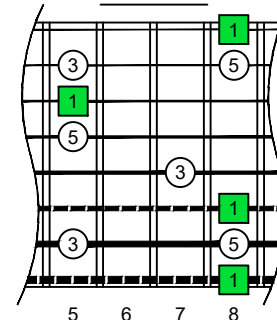

C major arpeggio
BAGED
octaves
box shapes
8-string guitar
Drop E : EBEADGBE

C major arpeggio
SEMITONOMETER

8G6G3G1

BOX SHAPE

NOTE NAMES

FINGERING

INTERVALS

www.cagedoctaves.com

Zon Brookes

BAGED octaves (8-string guitar : Drop E - EBEADGBE) C major arpeggio : 8G6G3G1 box shape

BAGED octaves (8-string guitar : Drop E - EBEADGBE) C major arpeggio ENTIRE FINGERBOARD NOTE NAMES : 8G6G3G1 box shape

BAGED octaves (8-string guitar : Drop E - EBEADGBE) C major arpeggio ENTIRE FINGERBOARD INTERVALS : 8G6G3G1 box shape