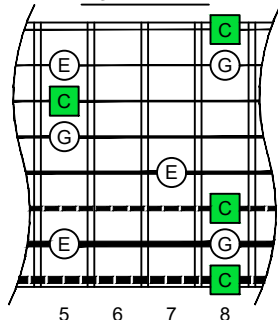

C major arpeggio
BAGED
octaves
box shapes
8-string guitar
Drop E : EBEADGBE

C major arpeggio
SEMITONOMETER

8G6G3G1

BOX SHAPE

NOTE NAMES

FINGERING

INTERVALS

www.cagedoctaves.com

Zon Brookes

BAGED octaves (8-string guitar : Drop E - EBEADGBE) C major arpeggio : 8G6G3G1 box shape

BAGED octaves (8-string guitar : Drop E - EBEADGBE) C major arpeggio ENTIRE FINGERBOARD NOTE NAMES : 8G6G3G1 box shape

BAGED octaves (8-string guitar : Drop E - EBEADGBE) C major arpeggio ENTIRE FINGERBOARD INTERVALS : 8G6G3G1 box shape