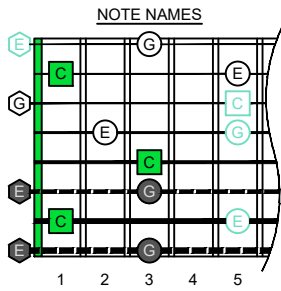

C
 major arpeggio
BAGED
 octaves
 box shapes
 (3nps)
 8-string guitar
 Drop E : EBEADGBE

www.cagedoctaves.com

Zon Brookes

BAGED octaves (8-string guitar : Drop E - EBEADGBE) C major arpeggio : 7B5B2 box shape (3nps)

BAGED octaves (8-string guitar : Drop E - EBEADGBE) **C major arpeggio** ENTIRE FINGERBOARD NOTE NAMES : **7B5B2** box shape (3nps)

BAGED octaves (8-string guitar : Drop E - EBEADGBE) **C major arpeggio** ENTIRE FINGERBOARD INTERVALS : **7B5B2** box shape (3nps)