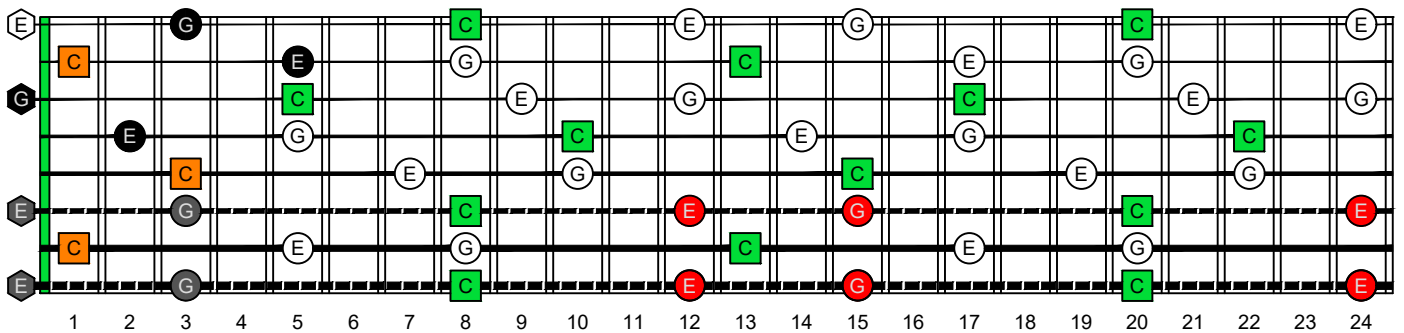

C
 major arpeggio
BAGED
 octaves
 box shapes
 (3nps)
 8-string guitar
 Drop E : EBEADGBE

www.cagedoctaves.com

Zon Brookes

BAGED octaves (8-string guitar : Drop E - EBEADGBE) C major arpeggio : 7B5B2 box shape (3nps)

BAGED octaves (8-string guitar : Drop E - EBEADGBE) **C major arpeggio** ENTIRE FINGERBOARD NOTE NAMES : **7B5B2** box shape (3nps)

BAGED octaves (8-string guitar : Drop E - EBEADGBE) **C major arpeggio** ENTIRE FINGERBOARD INTERVALS : **7B5B2** box shape (3nps)