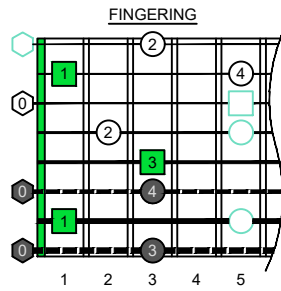

C
 major arpeggio
BAGED
 octaves
 box shapes
 (3nps)
 8-string guitar
 Drop E : EBEADGBE

www.cagedoctaves.com

Zon Brookes

BAGED octaves (8-string guitar : Drop E - EBEADGBE) C major arpeggio : 7B5B2 box shape (3nps)

BAGED octaves (8-string guitar : Drop E - EBEADGBE) **C major arpeggio** ENTIRE FINGERBOARD NOTE NAMES : **7B5B2** box shape (3nps)

BAGED octaves (8-string guitar : Drop E - EBEADGBE) **C major arpeggio** ENTIRE FINGERBOARD INTERVALS : **7B5B2** box shape (3nps)