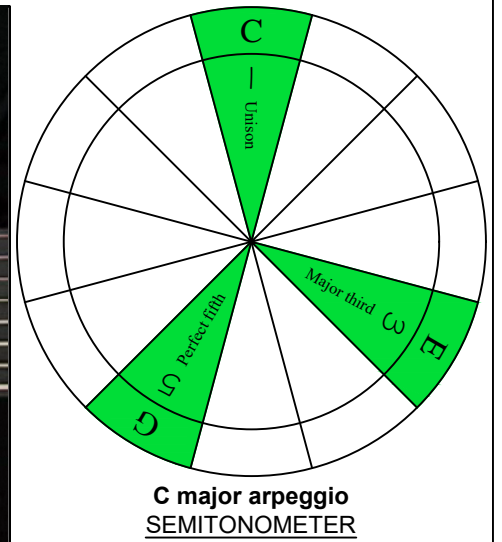

C
 major arpeggio
BAGED
 octaves
 box shapes
 (3nps)
 8-string guitar
 Drop E : EBEADGBE

www.cagedoctaves.com

Zon Brookes

BAGED octaves (8-string guitar : Drop E - EBEADGBE) C major arpeggio : 7B5B2 box shape (3nps)

BAGED octaves (8-string guitar : Drop E - EBEADGBE) **C major arpeggio** ENTIRE FINGERBOARD NOTE NAMES : **7B5B2** box shape (3nps)

BAGED octaves (8-string guitar : Drop E - EBEADGBE) **C major arpeggio** ENTIRE FINGERBOARD INTERVALS : **7B5B2** box shape (3nps)