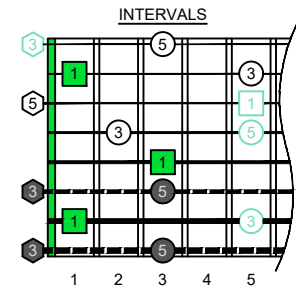

C
 major arpeggio
BAGED
 octaves
 box shapes
 (3nps)
 8-string guitar
 Drop E : EBEADGBE

www.cagedoctaves.com

Zon Brookes

BAGED octaves (8-string guitar : Drop E - EBEADGBE) C major arpeggio : 7B5B2 box shape (3nps)

BAGED octaves (8-string guitar : Drop E - EBEADGBE) **C major arpeggio** ENTIRE FINGERBOARD NOTE NAMES : **7B5B2** box shape (3nps)

BAGED octaves (8-string guitar : Drop E - EBEADGBE) **C major arpeggio** ENTIRE FINGERBOARD INTERVALS : **7B5B2** box shape (3nps)