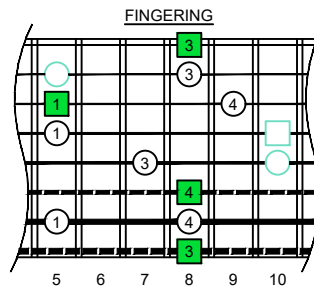

C
major arpeggio
BAGED
octaves
box shapes
(3nps)
8-string guitar
Drop E : EBEADGBE

www.cagedoctaves.com

Zon Brookes

BAGED octaves (8-string guitar : Drop E - EBEADGBE) C major arpeggio : 8G6G3G1 box shape (3nps)

BAGED octaves (8-string guitar : Drop E - EBEADGBE) **C major arpeggio** **ENTIRE FINGERBOARD NOTE NAMES** : **8G6G3G1** box shape **(3nps)**

BAGED octaves (8-string guitar : Drop E - EBEADGBE) **C major arpeggio** **ENTIRE FINGERBOARD INTERVALS** : **8G6G3G1** box shape **(3nps)**