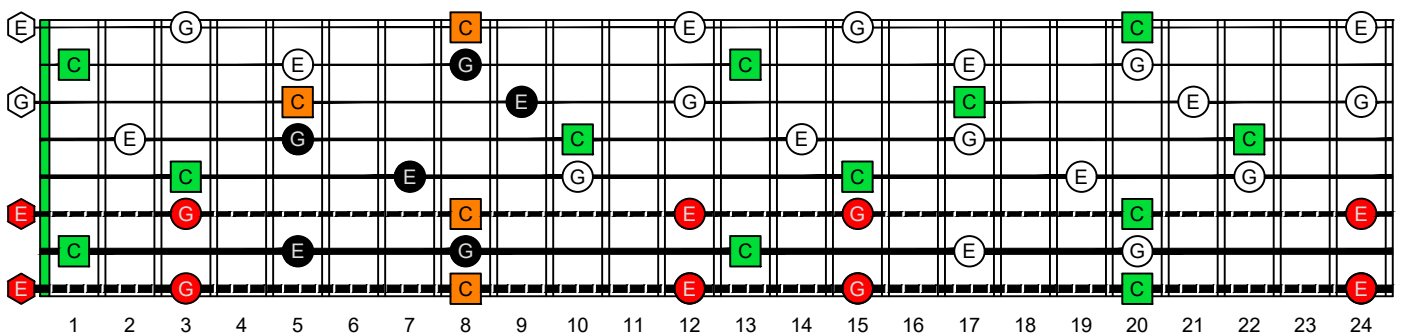

C
major arpeggio
BAGED
octaves
box shapes
(3nps)
8-string guitar
Drop E : EBEADGBE

www.cagedoctaves.com

Zon Brookes

BAGED octaves (8-string guitar : Drop E - EBEADGBE) C major arpeggio : 8G6G3G1 box shape (3nps)

BAGED octaves (8-string guitar : Drop E - EBEADGBE) **C major arpeggio** **ENTIRE FINGERBOARD NOTE NAMES** : **8G6G3G1** box shape **(3nps)**

BAGED octaves (8-string guitar : Drop E - EBEADGBE) **C major arpeggio** **ENTIRE FINGERBOARD INTERVALS** : **8G6G3G1** box shape **(3nps)**