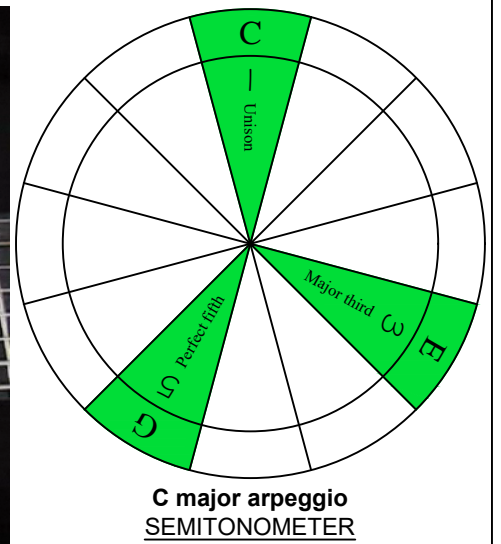

C
major arpeggio
BAGED
octaves
box shapes
(3nps)
8-string guitar
Drop E : EBEADGBE

www.cagedoctaves.com

Zon Brookes

BAGED octaves (8-string guitar : Drop E - EBEADGBE) C major arpeggio : 8G6G3G1 box shape (3nps)

BAGED octaves (8-string guitar : Drop E - EBEADGBE) **C major arpeggio** **ENTIRE FINGERBOARD NOTE NAMES** : **8G6G3G1** box shape **(3nps)**

BAGED octaves (8-string guitar : Drop E - EBEADGBE) **C major arpeggio** **ENTIRE FINGERBOARD INTERVALS** : **8G6G3G1** box shape **(3nps)**