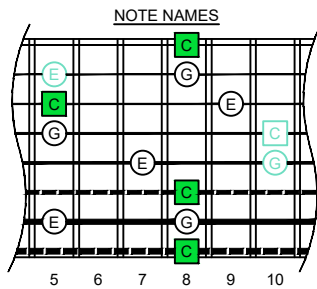

C
major arpeggio
BAGED
octaves
box shapes
(3nps)
8-string guitar
Drop E : EBEADGBE

www.cagedoctaves.com

Zon Brookes

BAGED octaves (8-string guitar : Drop E - EBEADGBE) C major arpeggio : 8G6G3G1 box shape (3nps)

BAGED octaves (8-string guitar : Drop E - EBEADGBE) **C major arpeggio** **ENTIRE FINGERBOARD NOTE NAMES** : **8G6G3G1** box shape **(3nps)**

BAGED octaves (8-string guitar : Drop E - EBEADGBE) **C major arpeggio** **ENTIRE FINGERBOARD INTERVALS** : **8G6G3G1** box shape **(3nps)**