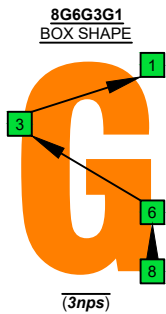

C
major arpeggio
BAGED
octaves
box shapes
(3nps)
8-string guitar
Drop E : EBEADGBE

www.cagedoctaves.com

Zon Brookes

BAGED octaves (8-string guitar : Drop E - EBEADGBE) C major arpeggio : 8G6G3G1 box shape (3nps)

BAGED octaves (8-string guitar : Drop E - EBEADGBE) **C major arpeggio** **ENTIRE FINGERBOARD NOTE NAMES** : **8G6G3G1** box shape **(3nps)**

BAGED octaves (8-string guitar : Drop E - EBEADGBE) **C major arpeggio** **ENTIRE FINGERBOARD INTERVALS** : **8G6G3G1** box shape **(3nps)**