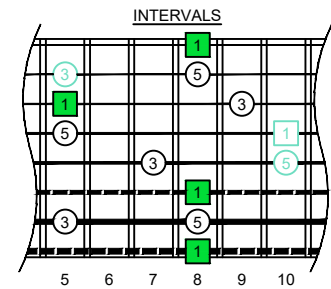

C
major arpeggio
BAGED
octaves
box shapes
(3nps)
8-string guitar
Drop E : EBEADGBE

www.cagedoctaves.com

Zon Brookes

BAGED octaves (8-string guitar : Drop E - EBEADGBE) C major arpeggio : 8G6G3G1 box shape (3nps)

BAGED octaves (8-string guitar : Drop E - EBEADGBE) **C major arpeggio** **ENTIRE FINGERBOARD NOTE NAMES** : **8G6G3G1** box shape **(3nps)**

BAGED octaves (8-string guitar : Drop E - EBEADGBE) **C major arpeggio** **ENTIRE FINGERBOARD INTERVALS** : **8G6G3G1** box shape **(3nps)**