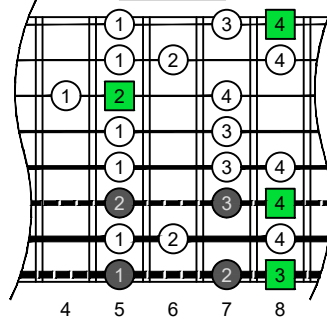

**C**  
**major scale**  
*(ionian mode)*  
**BAGED**  
**octaves**  
**box shapes**  
 8-string guitar  
 Drop E : EBEADGBE

**C major scale (ionian mode)**  
 SEMITONOMETER

8G6G3G1

NOTE NAMES

FINGERING

INTERVALS

www.cagedoctaves.com

Zon Brookes

BAGED octaves (8-string guitar : Drop E - EBEADGBE) C major scale (ionian mode) : 8G6G3G1 box shape

**BAGED octaves** (8-string guitar : Drop E - EBEADGBE) **C major scale (ionian mode)** ENTIRE FINGERBOARD NOTE NAMES : **8G6G3G1** box shape

**BAGED octaves** (8-string guitar : Drop E - EBEADGBE) **C major scale (ionian mode)** ENTIRE FINGERBOARD INTERVALS : **8G6G3G1** box shape