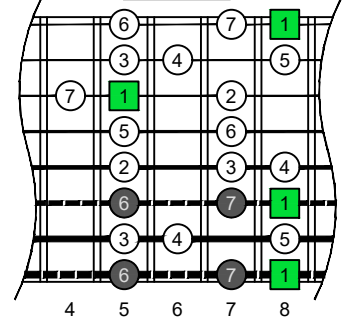

**C**  
**major scale**  
*(ionian mode)*  
**BAGED**  
**octaves**  
**box shapes**  
 8-string guitar  
 Drop E : EBEADGBE

**C major scale (ionian mode)**  
 SEMITONOMETER

8G6G3G1

NOTE NAMES

FINGERING

INTERVALS

www.cagedoctaves.com

Zon Brookes

BAGED octaves (8-string guitar : Drop E - EBEADGBE) C major scale (ionian mode) : 8G6G3G1 box shape

**BAGED octaves** (8-string guitar : Drop E - EBEADGBE) **C major scale (ionian mode)** ENTIRE FINGERBOARD NOTE NAMES : **8G6G3G1** box shape

**BAGED octaves** (8-string guitar : Drop E - EBEADGBE) **C major scale (ionian mode)** ENTIRE FINGERBOARD INTERVALS : **8G6G3G1** box shape