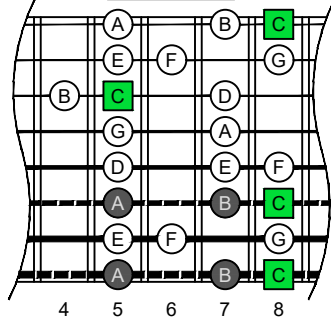

**C**  
**major scale**  
*(ionian mode)*  
**BAGED**  
**octaves**  
**box shapes**  
 8-string guitar  
 Drop E : EBEADGBE

**C major scale (ionian mode)**  
 SEMITONOMETER

8G6G3G1

NOTE NAMES

FINGERING

INTERVALS

www.cagedoctaves.com

Zon Brookes

BAGED octaves (8-string guitar : Drop E - EBEADGBE) C major scale (ionian mode) : 8G6G3G1 box shape

**BAGED octaves** (8-string guitar : Drop E - EBEADGBE) **C major scale (ionian mode)** ENTIRE FINGERBOARD NOTE NAMES : **8G6G3G1** box shape

**BAGED octaves** (8-string guitar : Drop E - EBEADGBE) **C major scale (ionian mode)** ENTIRE FINGERBOARD INTERVALS : **8G6G3G1** box shape