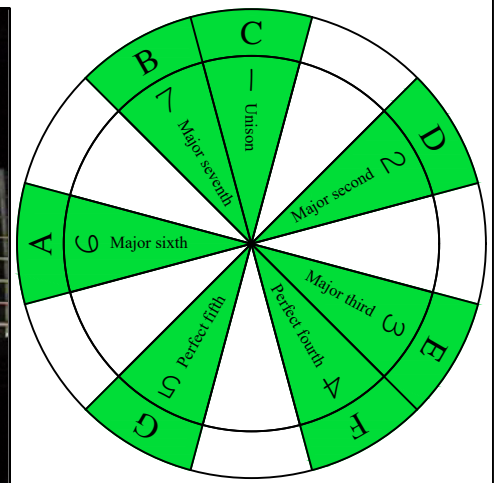

**C**  
**major scale**  
*(ionian mode)*  
**BAGED**  
**octaves**  
**box shapes**  
 8-string guitar  
 Drop E : EBEADGBE

**C major scale (ionian mode)**  
 SEMITONOMETER

8G6G3G1

NOTE NAMES

FINGERING

INTERVALS

www.cagedoctaves.com

Zon Brookes

BAGED octaves (8-string guitar : Drop E - EBEADGBE) C major scale (ionian mode) : 8G6G3G1 box shape

**BAGED octaves** (8-string guitar : Drop E - EBEADGBE) **C major scale (ionian mode)** ENTIRE FINGERBOARD NOTE NAMES : **8G6G3G1** box shape

**BAGED octaves** (8-string guitar : Drop E - EBEADGBE) **C major scale (ionian mode)** ENTIRE FINGERBOARD INTERVALS : **8G6G3G1** box shape