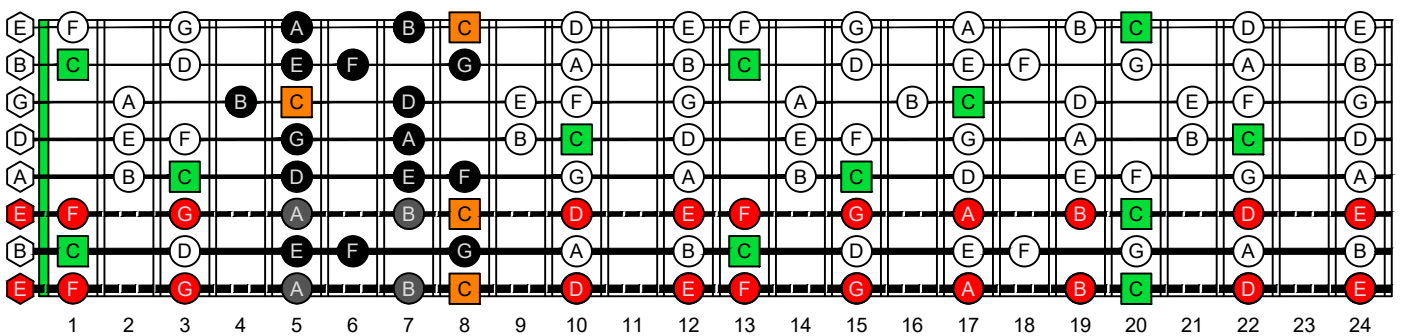

**C**  
**major scale**  
*(ionian mode)*  
**BAGED**  
**octaves**  
**box shapes**  
 8-string guitar  
 Drop E : EBEADGBE

**C major scale (ionian mode)**  
 SEMITONOMETER

8G6G3G1

NOTE NAMES

FINGERING

INTERVALS

www.cagedoctaves.com

Zon Brookes

BAGED octaves (8-string guitar : Drop E - EBEADGBE) C major scale (ionian mode) : 8G6G3G1 box shape

**BAGED octaves** (8-string guitar : Drop E - EBEADGBE) **C major scale (ionian mode)** ENTIRE FINGERBOARD NOTE NAMES : **8G6G3G1** box shape

**BAGED octaves** (8-string guitar : Drop E - EBEADGBE) **C major scale (ionian mode)** ENTIRE FINGERBOARD INTERVALS : **8G6G3G1** box shape