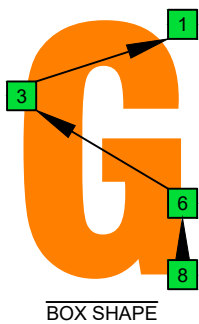

**C**  
**major scale**  
*(ionian mode)*  
**BAGED**  
**octaves**  
**box shapes**  
 8-string guitar  
 Drop E : EBEADGBE

**C major scale (ionian mode)**  
 SEMITONOMETER

8G6G3G1

NOTE NAMES

FINGERING

INTERVALS

www.cagedoctaves.com

Zon Brookes

BAGED octaves (8-string guitar : Drop E - EBEADGBE) C major scale (ionian mode) : 8G6G3G1 box shape

**BAGED octaves** (8-string guitar : Drop E - EBEADGBE) **C major scale (ionian mode)** ENTIRE FINGERBOARD NOTE NAMES : **8G6G3G1** box shape

**BAGED octaves** (8-string guitar : Drop E - EBEADGBE) **C major scale (ionian mode)** ENTIRE FINGERBOARD INTERVALS : **8G6G3G1** box shape