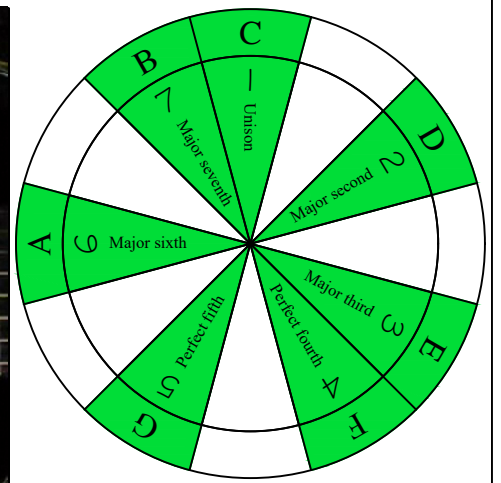

C
 major scale
 (ionian mode)
BAGED
 octaves
 box shapes
 8-string guitar
 Drop E : EBEADGBE

C major scale (ionian mode)
 SEMITONOMETER

www.cagedoctaves.com

Zon Brookes

BAGED octaves (8-string guitar : Drop E - EBEADGBE) C major scale (ionian mode) : 8E6E4E1 box shape

BAGED octaves (8-string guitar : Drop E - EBEADGBE) C major scale (ionian mode) ENTIRE FINGERBOARD NOTE NAMES : 8E6E4E1 box shape

BAGED octaves (8-string guitar : Drop E - EBEADGBE) C major scale (ionian mode) ENTIRE FINGERBOARD INTERVALS : 8E6E4E1 box shape