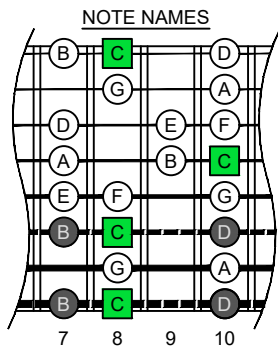

C
 major scale
 (ionian mode)
BAGED
 octaves
 box shapes
 8-string guitar
 Drop E : EBEADGBE

C major scale (ionian mode)
 SEMITONOMETER

www.cagedoctaves.com

Zon Brookes

BAGED octaves (8-string guitar : Drop E - EBEADGBE) C major scale (ionian mode) : 8E6E4E1 box shape

BAGED octaves (8-string guitar : Drop E - EBEADGBE) C major scale (ionian mode) ENTIRE FINGERBOARD NOTE NAMES : 8E6E4E1 box shape

BAGED octaves (8-string guitar : Drop E - EBEADGBE) C major scale (ionian mode) ENTIRE FINGERBOARD INTERVALS : 8E6E4E1 box shape