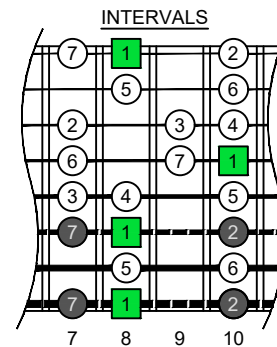

C
 major scale
 (ionian mode)
BAGED
 octaves
 box shapes
 8-string guitar
 Drop E : EBEADGBE

C major scale (ionian mode)
 SEMITONOMETER

www.cagedoctaves.com

Zon Brookes

BAGED octaves (8-string guitar : Drop E - EBEADGBE) C major scale (ionian mode) : 8E6E4E1 box shape

BAGED octaves (8-string guitar : Drop E - EBEADGBE) C major scale (ionian mode) ENTIRE FINGERBOARD NOTE NAMES : 8E6E4E1 box shape

BAGED octaves (8-string guitar : Drop E - EBEADGBE) C major scale (ionian mode) ENTIRE FINGERBOARD INTERVALS : 8E6E4E1 box shape