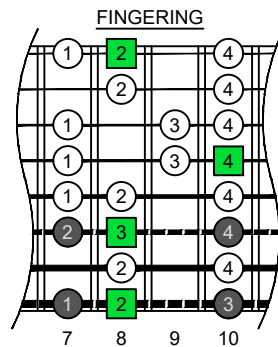

C
 major scale
 (ionian mode)
BAGED
 octaves
 box shapes
 8-string guitar
 Drop E : EBEADGBE

C major scale (ionian mode)
 SEMITONOMETER

www.cagedoctaves.com

Zon Brookes

BAGED octaves (8-string guitar : Drop E - EBEADGBE) C major scale (ionian mode) : 8E6E4E1 box shape

BAGED octaves (8-string guitar : Drop E - EBEADGBE) C major scale (ionian mode) ENTIRE FINGERBOARD NOTE NAMES : 8E6E4E1 box shape

BAGED octaves (8-string guitar : Drop E - EBEADGBE) C major scale (ionian mode) ENTIRE FINGERBOARD INTERVALS : 8E6E4E1 box shape