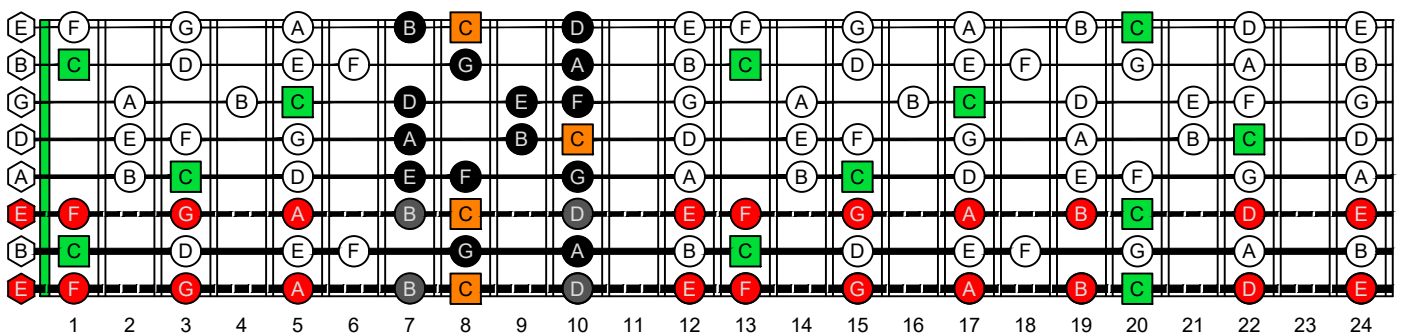

C
 major scale
 (ionian mode)
BAGED
 octaves
 box shapes
 8-string guitar
 Drop E : EBEADGBE

C major scale (ionian mode)
 SEMITONOMETER

www.cagedoctaves.com

Zon Brookes

BAGED octaves (8-string guitar : Drop E - EBEADGBE) C major scale (ionian mode) : 8E6E4E1 box shape

BAGED octaves (8-string guitar : Drop E - EBEADGBE) C major scale (ionian mode) ENTIRE FINGERBOARD NOTE NAMES : 8E6E4E1 box shape

BAGED octaves (8-string guitar : Drop E - EBEADGBE) C major scale (ionian mode) ENTIRE FINGERBOARD INTERVALS : 8E6E4E1 box shape