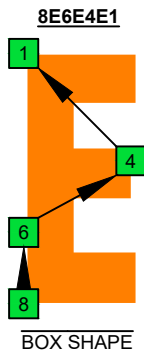

C
 major scale
 (ionian mode)
BAGED
 octaves
 box shapes
 8-string guitar
 Drop E : EBEADGBE

C major scale (ionian mode)
 SEMITONOMETER

www.cagedoctaves.com

Zon Brookes

BAGED octaves (8-string guitar : Drop E - EBEADGBE) C major scale (ionian mode) : 8E6E4E1 box shape

BAGED octaves (8-string guitar : Drop E - EBEADGBE) C major scale (ionian mode) ENTIRE FINGERBOARD NOTE NAMES : 8E6E4E1 box shape

BAGED octaves (8-string guitar : Drop E - EBEADGBE) C major scale (ionian mode) ENTIRE FINGERBOARD INTERVALS : 8E6E4E1 box shape