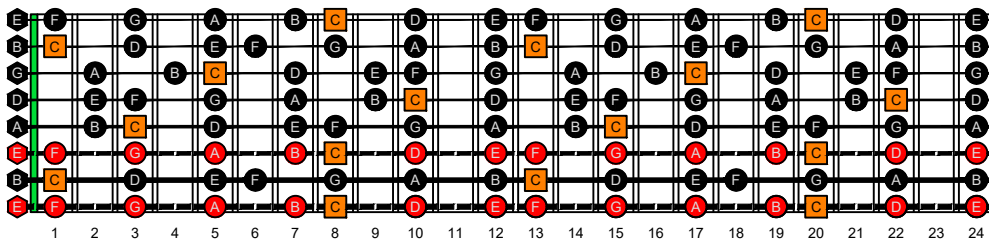

BAGED octaves (8-string guitar : Drop E - EBEADGBE) C natural - ENTIRE FINGERBOARD OCTAVE SHAPES

BAGED octaves (8-string guitar : Drop E - EBEADGBE) C major scale (ionian mode) - ENTIRE FINGERBOARD NOTE NAMES

BAGED octaves (8-string guitar : Drop E - EBEADGBE) C major scale (ionian mode) ENTIRE FINGERBOARD NOTE NAMES : 7B5B2 box shape

BAGED octaves (8-string guitar : Drop E - EBEADGBE) C major scale (ionian mode) ENTIRE FINGERBOARD NOTE NAMES : 5A3 box shape

BAGED octaves (8-string guitar : Drop E - EBEADGBE) C major scale (ionian mode) ENTIRE FINGERBOARD NOTE NAMES : 8G6G3G1 box shape

BAGED octaves (8-string guitar : Drop E - EBEADGBE) C major scale (ionian mode) ENTIRE FINGERBOARD NOTE NAMES : 8E6E4E1 box shape

BAGED octaves (8-string guitar : Drop E - EBEADGBE) C major scale (ionian mode) ENTIRE FINGERBOARD NOTE NAMES : 7D4D2 box shape

BAGED octaves (8-string guitar : Drop E - EBEADGBE) C major scale (ionian mode) ENTIRE FINGERBOARD NOTE NAMES : 7B5B2 box shape at 12