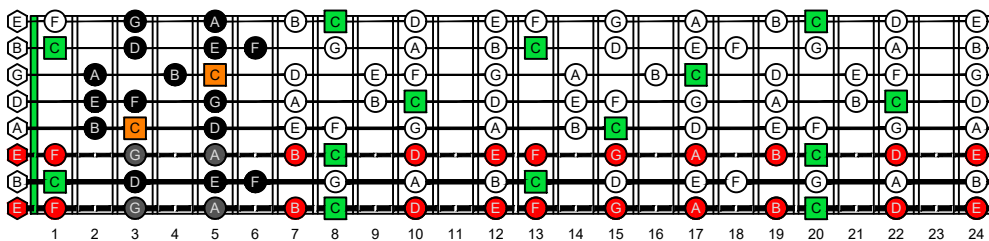

BAGED octaves (8-string guitar : Drop E - EBEADGBE) C natural - ENTIRE FINGERBOARD OCTAVE SHAPES

BAGED octaves (8-string guitar : Drop E - EBEADGBE) C major scale (ionian mode) - ENTIRE FINGERBOARD NOTE NAMES

BAGED octaves (8-string guitar : Drop E - EBEADGBE) C major scale (ionian mode) ENTIRE FINGERBOARD NOTE NAMES : 7B5B2 box shape

BAGED octaves (8-string guitar : Drop E - EBEADGBE) C major scale (ionian mode) ENTIRE FINGERBOARD NOTE NAMES : 5A3 box shape

BAGED octaves (8-string guitar : Drop E - EBEADGBE) C major scale (ionian mode) ENTIRE FINGERBOARD NOTE NAMES : 8G6G3G1 box shape

BAGED octaves (8-string guitar : Drop E - EBEADGBE) C major scale (ionian mode) ENTIRE FINGERBOARD NOTE NAMES : 8E6E4E1 box shape

BAGED octaves (8-string guitar : Drop E - EBEADGBE) C major scale (ionian mode) ENTIRE FINGERBOARD NOTE NAMES : 7D4D2 box shape

BAGED octaves (8-string guitar : Drop E - EBEADGBE) C major scale (ionian mode) ENTIRE FINGERBOARD NOTE NAMES : 7B5B2 box shape at 12