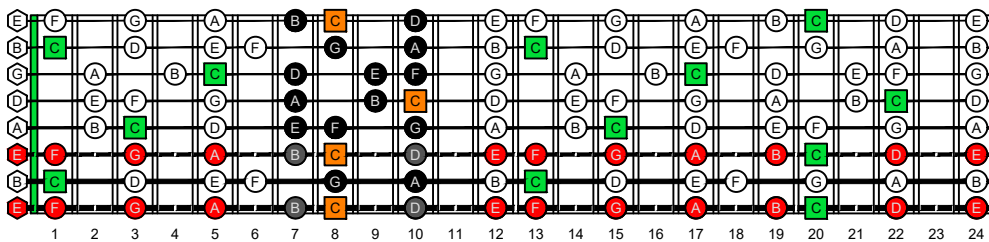

BAGED octaves (8-string guitar : Drop E - EBEADGBE) C natural - ENTIRE FINGERBOARD OCTAVE SHAPES

BAGED octaves (8-string guitar : Drop E - EBEADGBE) C major scale (ionian mode) - ENTIRE FINGERBOARD NOTE NAMES

BAGED octaves (8-string guitar : Drop E - EBEADGBE) C major scale (ionian mode) ENTIRE FINGERBOARD NOTE NAMES : 7B5B2 box shape

BAGED octaves (8-string guitar : Drop E - EBEADGBE) C major scale (ionian mode) ENTIRE FINGERBOARD NOTE NAMES : 5A3 box shape

BAGED octaves (8-string guitar : Drop E - EBEADGBE) C major scale (ionian mode) ENTIRE FINGERBOARD NOTE NAMES : 8G6G3G1 box shape

BAGED octaves (8-string guitar : Drop E - EBEADGBE) C major scale (ionian mode) ENTIRE FINGERBOARD NOTE NAMES : 8E6E4E1 box shape

BAGED octaves (8-string guitar : Drop E - EBEADGBE) C major scale (ionian mode) ENTIRE FINGERBOARD NOTE NAMES : 7D4D2 box shape

BAGED octaves (8-string guitar : Drop E - EBEADGBE) C major scale (ionian mode) ENTIRE FINGERBOARD NOTE NAMES : 7B5B2 box shape at 12