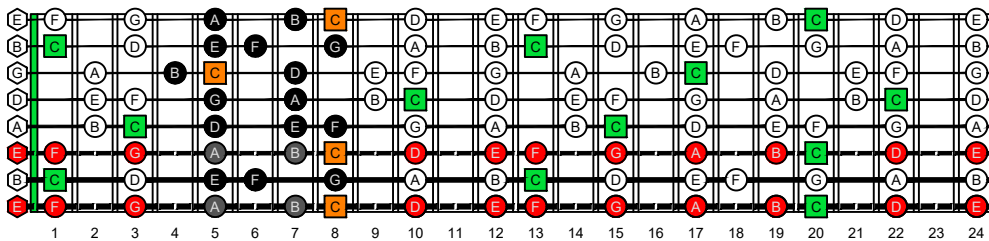

BAGED octaves (8-string guitar : Drop E - EBEADGBE) C natural - ENTIRE FINGERBOARD OCTAVE SHAPES

BAGED octaves (8-string guitar : Drop E - EBEADGBE) C major scale (ionian mode) - ENTIRE FINGERBOARD NOTE NAMES

BAGED octaves (8-string guitar : Drop E - EBEADGBE) C major scale (ionian mode) ENTIRE FINGERBOARD NOTE NAMES : 7B5B2 box shape

BAGED octaves (8-string guitar : Drop E - EBEADGBE) C major scale (ionian mode) ENTIRE FINGERBOARD NOTE NAMES : 5A3 box shape

BAGED octaves (8-string guitar : Drop E - EBEADGBE) C major scale (ionian mode) ENTIRE FINGERBOARD NOTE NAMES : 8G6G3G1 box shape

BAGED octaves (8-string guitar : Drop E - EBEADGBE) C major scale (ionian mode) ENTIRE FINGERBOARD NOTE NAMES : 8E6E4E1 box shape

BAGED octaves (8-string guitar : Drop E - EBEADGBE) C major scale (ionian mode) ENTIRE FINGERBOARD NOTE NAMES : 7D4D2 box shape

BAGED octaves (8-string guitar : Drop E - EBEADGBE) C major scale (ionian mode) ENTIRE FINGERBOARD NOTE NAMES : 7B5B2 box shape at 12