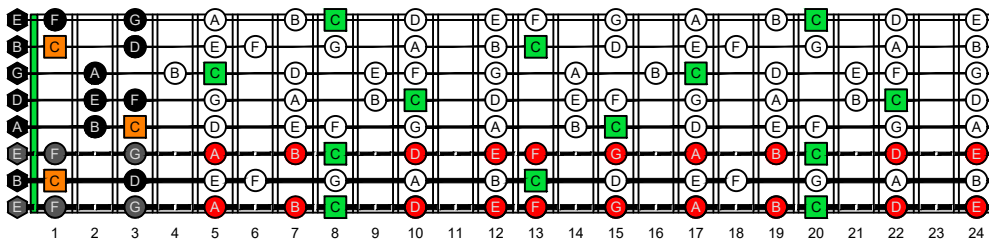

BAGED octaves (8-string guitar : Drop E - EBEADGBE) C natural - ENTIRE FINGERBOARD OCTAVE SHAPES

BAGED octaves (8-string guitar : Drop E - EBEADGBE) C major scale (ionian mode) - ENTIRE FINGERBOARD NOTE NAMES

BAGED octaves (8-string guitar : Drop E - EBEADGBE) C major scale (ionian mode) ENTIRE FINGERBOARD NOTE NAMES : 7B5B2 box shape

BAGED octaves (8-string guitar : Drop E - EBEADGBE) C major scale (ionian mode) ENTIRE FINGERBOARD NOTE NAMES : 5A3 box shape

BAGED octaves (8-string guitar : Drop E - EBEADGBE) C major scale (ionian mode) ENTIRE FINGERBOARD NOTE NAMES : 8G6G3G1 box shape

BAGED octaves (8-string guitar : Drop E - EBEADGBE) C major scale (ionian mode) ENTIRE FINGERBOARD NOTE NAMES : 8E6E4E1 box shape

BAGED octaves (8-string guitar : Drop E - EBEADGBE) C major scale (ionian mode) ENTIRE FINGERBOARD NOTE NAMES : 7D4D2 box shape

BAGED octaves (8-string guitar : Drop E - EBEADGBE) C major scale (ionian mode) ENTIRE FINGERBOARD NOTE NAMES : 7B5B2 box shape at 12