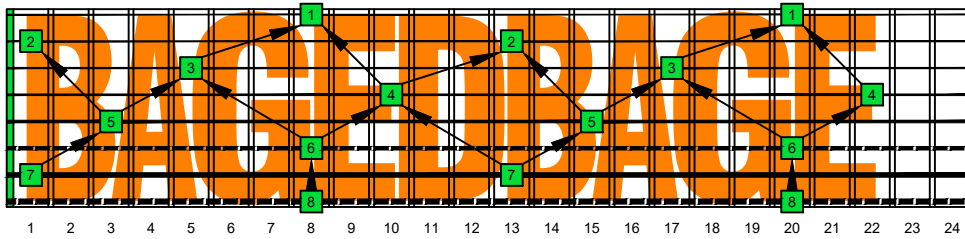

BAGED octaves (8-string guitar : Drop E - EBEADGBE) C natural - ENTIRE FINGERBOARD OCTAVE SHAPES

BAGED octaves (8-string guitar : Drop E - EBEADGBE) C major scale (ionian mode) - ENTIRE FINGERBOARD NOTE NAMES

BAGED octaves (8-string guitar : Drop E - EBEADGBE) C major scale (ionian mode) ENTIRE FINGERBOARD NOTE NAMES : 7B5B2 box shape

BAGED octaves (8-string guitar : Drop E - EBEADGBE) C major scale (ionian mode) ENTIRE FINGERBOARD NOTE NAMES : 5A3 box shape

BAGED octaves (8-string guitar : Drop E - EBEADGBE) C major scale (ionian mode) ENTIRE FINGERBOARD NOTE NAMES : 8G6G3G1 box shape

BAGED octaves (8-string guitar : Drop E - EBEADGBE) C major scale (ionian mode) ENTIRE FINGERBOARD NOTE NAMES : 8E6E4E1 box shape

BAGED octaves (8-string guitar : Drop E - EBEADGBE) C major scale (ionian mode) ENTIRE FINGERBOARD NOTE NAMES : 7D4D2 box shape

BAGED octaves (8-string guitar : Drop E - EBEADGBE) C major scale (ionian mode) ENTIRE FINGERBOARD NOTE NAMES : 7B5B2 box shape at 12