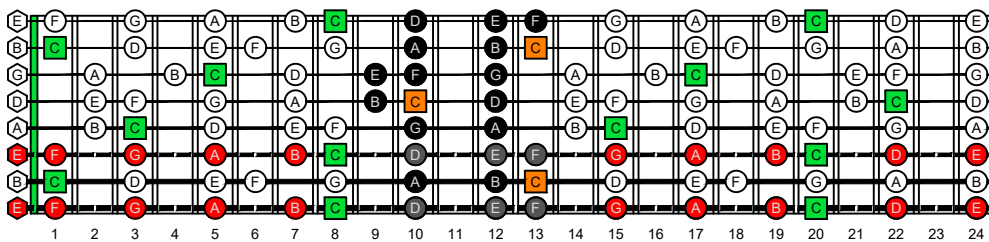

BAGED octaves (8-string guitar : Drop E - EBEADGBE) C natural - ENTIRE FINGERBOARD OCTAVE SHAPES

BAGED octaves (8-string guitar : Drop E - EBEADGBE) C major scale (ionian mode) - ENTIRE FINGERBOARD NOTE NAMES

BAGED octaves (8-string guitar : Drop E - EBEADGBE) C major scale (ionian mode) ENTIRE FINGERBOARD NOTE NAMES : 7B5B2 box shape

BAGED octaves (8-string guitar : Drop E - EBEADGBE) C major scale (ionian mode) ENTIRE FINGERBOARD NOTE NAMES : 5A3 box shape

BAGED octaves (8-string guitar : Drop E - EBEADGBE) C major scale (ionian mode) ENTIRE FINGERBOARD NOTE NAMES : 8G6G3G1 box shape

BAGED octaves (8-string guitar : Drop E - EBEADGBE) C major scale (ionian mode) ENTIRE FINGERBOARD NOTE NAMES : 8E6E4E1 box shape

BAGED octaves (8-string guitar : Drop E - EBEADGBE) C major scale (ionian mode) ENTIRE FINGERBOARD NOTE NAMES : 7D4D2 box shape

BAGED octaves (8-string guitar : Drop E - EBEADGBE) C major scale (ionian mode) ENTIRE FINGERBOARD NOTE NAMES : 7B5B2 box shape at 12