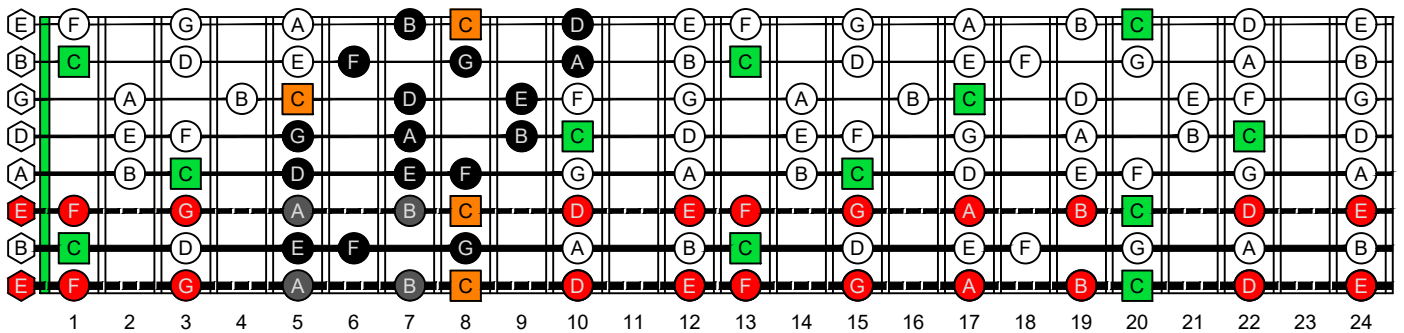

C
major scale
(ionian mode)
BAGED
octaves
box shapes
(3nps)
8-string guitar
Drop E : EBEADGBE

www.cagedoctaves.com
 Zon Brookes

BAGED octaves (8-string guitar : Drop E - EBEADGBE) C major scale (ionian mode) : 8G6G3G1 box shape (3nps)

BAGED octaves (8-string guitar : Drop E - EBEADGBE) **C major scale (ionian mode)** ENTIRE FINGERBOARD NOTE NAMES : **8G6G3G1** box shape (3nps)

BAGED octaves (8-string guitar : Drop E - EBEADGBE) **C major scale (ionian mode)** ENTIRE FINGERBOARD INTERVALS : **8G6G3G1** box shape (3nps)