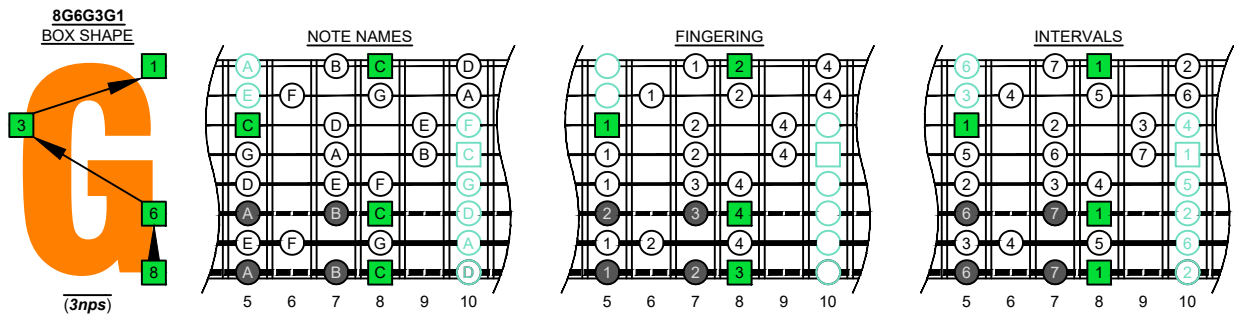

C
major scale
(ionian mode)
BAGED
octaves
box shapes
(3nps)
8-string guitar
Drop E : EBEADGBE

www.cagedoctaves.com
 Zon Brookes

BAGED octaves (8-string guitar : Drop E - EBEADGBE) C major scale (ionian mode) : 8G6G3G1 box shape (3nps)

BAGED octaves (8-string guitar : Drop E - EBEADGBE) **C major scale (ionian mode)** ENTIRE FINGERBOARD NOTE NAMES : **8G6G3G1** box shape (3nps)

BAGED octaves (8-string guitar : Drop E - EBEADGBE) **C major scale (ionian mode)** ENTIRE FINGERBOARD INTERVALS : **8G6G3G1** box shape (3nps)