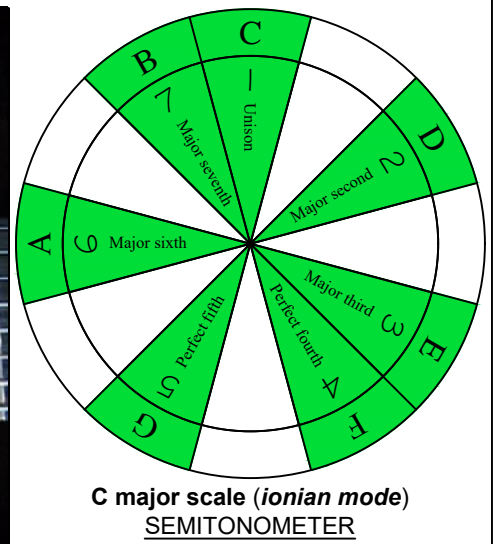

C
major scale
(ionian mode)
BAGED
octaves
box shapes
(3nps)
8-string guitar
Drop E : EBEADGBE

www.cagedoctaves.com
 Zon Brookes

BAGED octaves (8-string guitar : Drop E - EBEADGBE) C major scale (ionian mode) : 8G6G3G1 box shape (3nps)

BAGED octaves (8-string guitar : Drop E - EBEADGBE) **C major scale (ionian mode)** ENTIRE FINGERBOARD NOTE NAMES : **8G6G3G1** box shape (3nps)

BAGED octaves (8-string guitar : Drop E - EBEADGBE) **C major scale (ionian mode)** ENTIRE FINGERBOARD INTERVALS : **8G6G3G1** box shape (3nps)