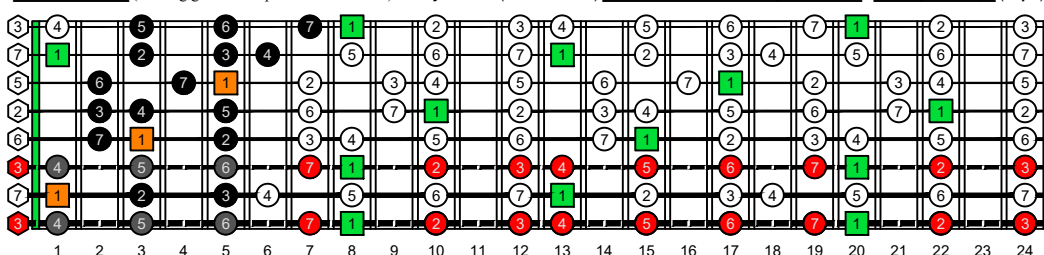

BAGED octaves (8-string guitar : Drop E - EBEADGBE) **C natural** - ENTIRE FINGERBOARD OCTAVE SHAPES

BAGED octaves (8-string guitar : Drop E - EBEADGBE) **C major scale (ionian mode)** ENTIRE FINGERBOARD INTERVALS : **8G6G3G1** box shape (3nps)

BAGED octaves (8-string guitar : Drop E - EBEADGBE) **C major scale (ionian mode)** - ENTIRE FINGERBOARD INTERVALS

BAGED octaves (8-string guitar : Drop E - EBEADGBE) **C major scale (ionian mode)** ENTIRE FINGERBOARD INTERVALS : **8E6E4E1** box shape (3nps)

BAGED octaves (8-string guitar : Drop E - EBEADGBE) **C major scale (ionian mode)** ENTIRE FINGERBOARD INTERVALS : **7B5B2** box shape (3nps)

BAGED octaves (8-string guitar : Drop E - EBEADGBE) **C major scale (ionian mode)** ENTIRE FINGERBOARD INTERVALS : **8E6E4D2** box shape (3nps)

BAGED octaves (8-string guitar : Drop E - EBEADGBE) **C major scale (ionian mode)** ENTIRE FINGERBOARD INTERVALS : **7B5B3** box shape (3nps)

BAGED octaves (8-string guitar : Drop E - EBEADGBE) **C major scale (ionian mode)** ENTIRE FINGERBOARD INTERVALS : **7D4D2** box shape (3nps)