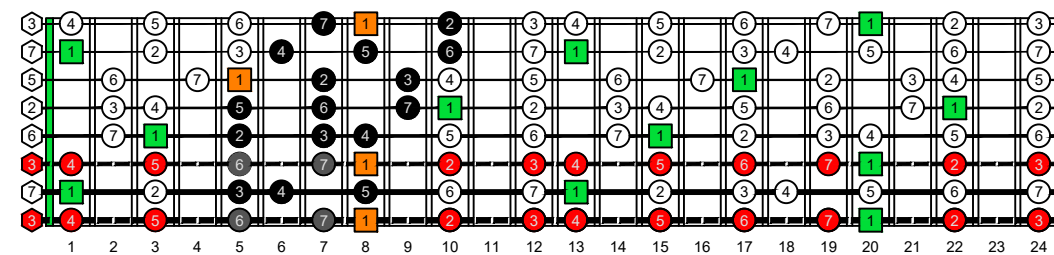

BAGED octaves (8-string guitar : Drop E - EBEADGBE) **C natural** - ENTIRE FINGERBOARD OCTAVE SHAPES

BAGED octaves (8-string guitar : Drop E - EBEADGBE) **C major scale (ionian mode)** ENTIRE FINGERBOARD INTERVALS : **8G6G3G1** box shape (3nps)

BAGED octaves (8-string guitar : Drop E - EBEADGBE) **C major scale (ionian mode)** - ENTIRE FINGERBOARD INTERVALS

BAGED octaves (8-string guitar : Drop E - EBEADGBE) **C major scale (ionian mode)** ENTIRE FINGERBOARD INTERVALS : **8E6E4E1** box shape (3nps)

BAGED octaves (8-string guitar : Drop E - EBEADGBE) **C major scale (ionian mode)** ENTIRE FINGERBOARD INTERVALS : **7B5B2** box shape (3nps)

BAGED octaves (8-string guitar : Drop E - EBEADGBE) **C major scale (ionian mode)** ENTIRE FINGERBOARD INTERVALS : **8E6E4D2** box shape (3nps)

BAGED octaves (8-string guitar : Drop E - EBEADGBE) **C major scale (ionian mode)** ENTIRE FINGERBOARD INTERVALS : **5A3G1** box shape (3nps)

BAGED octaves (8-string guitar : Drop E - EBEADGBE) **C major scale (ionian mode)** ENTIRE FINGERBOARD INTERVALS : **7B5B2** box shape at 12 (3nps)