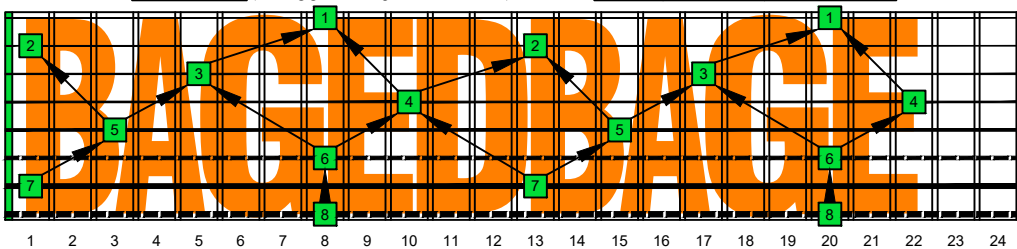

BAGED octaves (8-string guitar : Drop E - EBEADGBE) **C natural** - ENTIRE FINGERBOARD OCTAVE SHAPES

BAGED octaves (8-string guitar : Drop E - EBEADGBE) **C major scale (ionian mode)** ENTIRE FINGERBOARD INTERVALS : **8G6G3G1** box shape (3nps)

BAGED octaves (8-string guitar : Drop E - EBEADGBE) **C major scale (ionian mode)** - ENTIRE FINGERBOARD INTERVALS

BAGED octaves (8-string guitar : Drop E - EBEADGBE) **C major scale (ionian mode)** ENTIRE FINGERBOARD INTERVALS : **8E6E4E1** box shape (3nps)

BAGED octaves (8-string guitar : Drop E - EBEADGBE) **C major scale (ionian mode)** ENTIRE FINGERBOARD INTERVALS : **7B5B2** box shape (3nps)

BAGED octaves (8-string guitar : Drop E - EBEADGBE) **C major scale (ionian mode)** ENTIRE FINGERBOARD INTERVALS : **8E6E4D2** box shape (3nps)

BAGED octaves (8-string guitar : Drop E - EBEADGBE) **C major scale (ionian mode)** ENTIRE FINGERBOARD INTERVALS : **7B5B3** box shape (3nps)

BAGED octaves (8-string guitar : Drop E - EBEADGBE) **C major scale (ionian mode)** ENTIRE FINGERBOARD INTERVALS : **7D4D2** box shape (3nps)