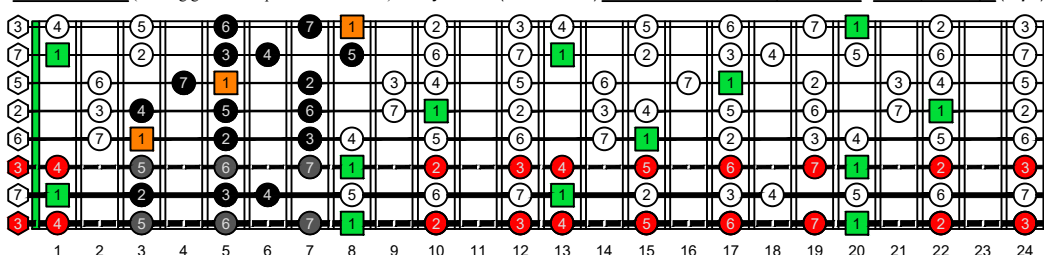

BAGED octaves (8-string guitar : Drop E - EBEADGBE) **C major scale (ionian mode)** ENTIRE FINGERBOARD INTERVALS : **5A3G1** box shape (3nps)