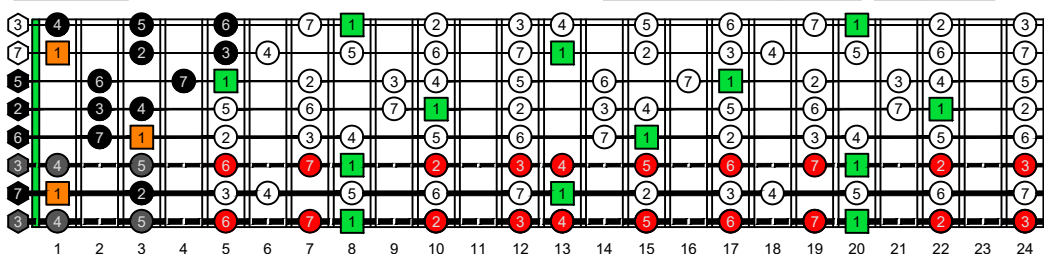

BAGED octaves (8-string guitar : Drop E - EBEADGBE) **C natural** - ENTIRE FINGERBOARD OCTAVE SHAPES

BAGED octaves (8-string guitar : Drop E - EBEADGBE) **C major scale (ionian mode)** ENTIRE FINGERBOARD INTERVALS : **8G6G3G1** box shape (3nps)

BAGED octaves (8-string guitar : Drop E - EBEADGBE) **C major scale (ionian mode)** - ENTIRE FINGERBOARD INTERVALS

BAGED octaves (8-string guitar : Drop E - EBEADGBE) **C major scale (ionian mode)** ENTIRE FINGERBOARD INTERVALS : **8E6E4E1** box shape (3nps)

BAGED octaves (8-string guitar : Drop E - EBEADGBE) **C major scale (ionian mode)** ENTIRE FINGERBOARD INTERVALS : **7B5B2** box shape (3nps)

BAGED octaves (8-string guitar : Drop E - EBEADGBE) **C major scale (ionian mode)** ENTIRE FINGERBOARD INTERVALS : **8E6E4D2** box shape (3nps)

BAGED octaves (8-string guitar : Drop E - EBEADGBE) **C major scale (ionian mode)** ENTIRE FINGERBOARD INTERVALS : **5A3G1** box shape (3nps)

BAGED octaves (8-string guitar : Drop E - EBEADGBE) **C major scale (ionian mode)** ENTIRE FINGERBOARD INTERVALS : **7B5B2** box shape at 12 (3nps)