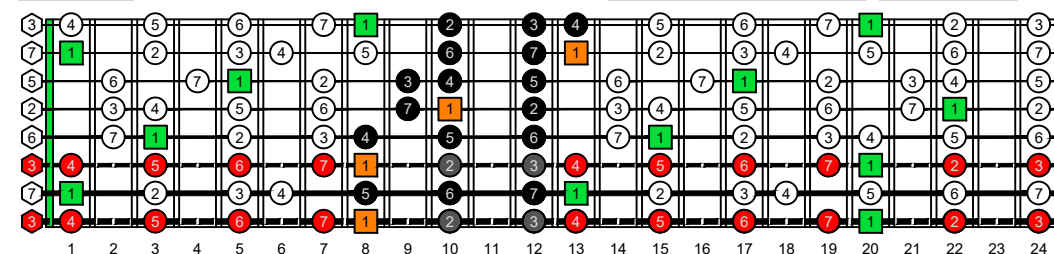

BAGED octaves (8-string guitar : Drop E - EBEADGBE) **C natural** - ENTIRE FINGERBOARD OCTAVE SHAPES

BAGED octaves (8-string guitar : Drop E - EBEADGBE) **C major scale (ionian mode)** ENTIRE FINGERBOARD INTERVALS : **8G6G3G1** box shape (3nps)

BAGED octaves (8-string guitar : Drop E - EBEADGBE) **C major scale (ionian mode)** - ENTIRE FINGERBOARD INTERVALS

BAGED octaves (8-string guitar : Drop E - EBEADGBE) **C major scale (ionian mode)** ENTIRE FINGERBOARD INTERVALS : **8E6E4E1** box shape (3nps)

BAGED octaves (8-string guitar : Drop E - EBEADGBE) **C major scale (ionian mode)** ENTIRE FINGERBOARD INTERVALS : **7B5B2** box shape (3nps)

BAGED octaves (8-string guitar : Drop E - EBEADGBE) **C major scale (ionian mode)** ENTIRE FINGERBOARD INTERVALS : **8E6E4D2** box shape (3nps)

BAGED octaves (8-string guitar : Drop E - EBEADGBE) **C major scale (ionian mode)** ENTIRE FINGERBOARD INTERVALS : **7B5B3** box shape (3nps)

BAGED octaves (8-string guitar : Drop E - EBEADGBE) **C major scale (ionian mode)** ENTIRE FINGERBOARD INTERVALS : **7D4D2** box shape (3nps)