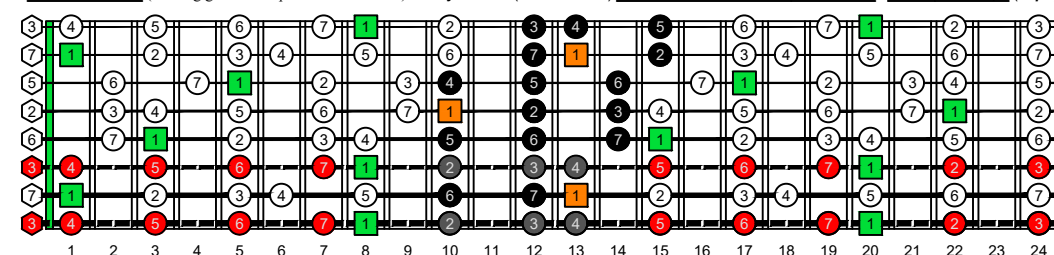

BAGED octaves (8-string guitar : Drop E - EBEADGBE) **C natural** - ENTIRE FINGERBOARD OCTAVE SHAPES

BAGED octaves (8-string guitar : Drop E - EBEADGBE) **C major scale (ionian mode)** ENTIRE FINGERBOARD INTERVALS : **8G6G3G1** box shape (3nps)

BAGED octaves (8-string guitar : Drop E - EBEADGBE) **C major scale (ionian mode)** - ENTIRE FINGERBOARD INTERVALS

BAGED octaves (8-string guitar : Drop E - EBEADGBE) **C major scale (ionian mode)** ENTIRE FINGERBOARD INTERVALS : **8E6E4E1** box shape (3nps)

BAGED octaves (8-string guitar : Drop E - EBEADGBE) **C major scale (ionian mode)** ENTIRE FINGERBOARD INTERVALS : **7B5B2** box shape (3nps)

BAGED octaves (8-string guitar : Drop E - EBEADGBE) **C major scale (ionian mode)** ENTIRE FINGERBOARD INTERVALS : **8E6E4D2** box shape (3nps)

BAGED octaves (8-string guitar : Drop E - EBEADGBE) **C major scale (ionian mode)** ENTIRE FINGERBOARD INTERVALS : **7B5B3** box shape (3nps)

BAGED octaves (8-string guitar : Drop E - EBEADGBE) **C major scale (ionian mode)** ENTIRE FINGERBOARD INTERVALS : **7D4D2** box shape (3nps)