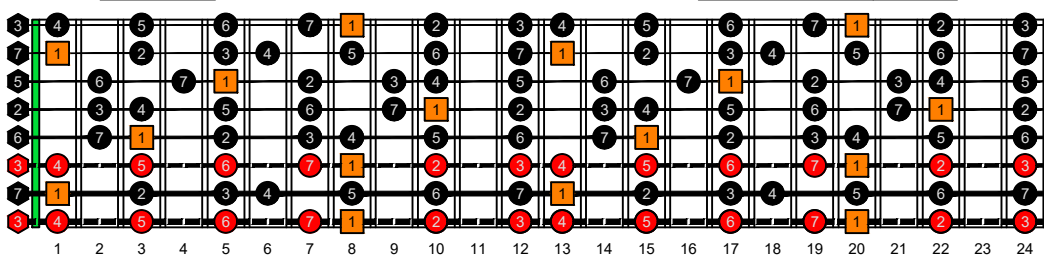

BAGED octaves (8-string guitar : Drop E - EBEADGBE) **C natural** - ENTIRE FINGERBOARD OCTAVE SHAPES

BAGED octaves (8-string guitar : Drop E - EBEADGBE) **C major scale (ionian mode)** ENTIRE FINGERBOARD INTERVALS : **8G6G3G1** box shape (3nps)

BAGED octaves (8-string guitar : Drop E - EBEADGBE) **C major scale (ionian mode)** - ENTIRE FINGERBOARD INTERVALS

BAGED octaves (8-string guitar : Drop E - EBEADGBE) **C major scale (ionian mode)** ENTIRE FINGERBOARD INTERVALS : **8E6E4E1** box shape (3nps)

BAGED octaves (8-string guitar : Drop E - EBEADGBE) **C major scale (ionian mode)** ENTIRE FINGERBOARD INTERVALS : **7B5B2** box shape (3nps)

BAGED octaves (8-string guitar : Drop E - EBEADGBE) **C major scale (ionian mode)** ENTIRE FINGERBOARD INTERVALS : **8E6E4D2** box shape (3nps)

BAGED octaves (8-string guitar : Drop E - EBEADGBE) **C major scale (ionian mode)** ENTIRE FINGERBOARD INTERVALS : **5A3G1** box shape (3nps)

BAGED octaves (8-string guitar : Drop E - EBEADGBE) **C major scale (ionian mode)** ENTIRE FINGERBOARD INTERVALS : **7B5B2** box shape at 12 (3nps)