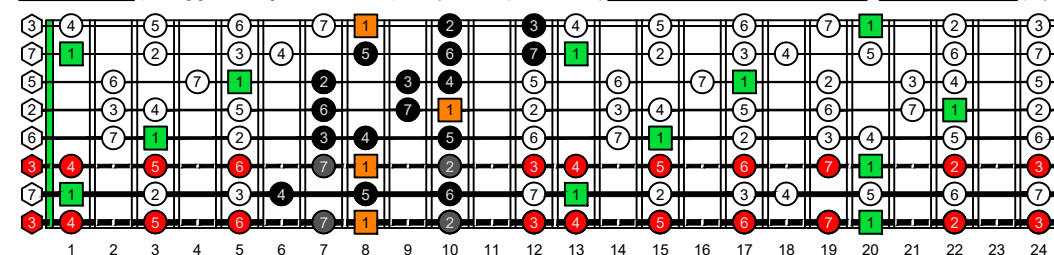

BAGED octaves (8-string guitar : Drop E - EBEADGBE) **C natural** - ENTIRE FINGERBOARD OCTAVE SHAPES

BAGED octaves (8-string guitar : Drop E - EBEADGBE) **C major scale (ionian mode)** ENTIRE FINGERBOARD INTERVALS : **8G6G3G1** box shape (3nps)

BAGED octaves (8-string guitar : Drop E - EBEADGBE) **C major scale (ionian mode)** - ENTIRE FINGERBOARD INTERVALS

BAGED octaves (8-string guitar : Drop E - EBEADGBE) **C major scale (ionian mode)** ENTIRE FINGERBOARD INTERVALS : **8E6E4E1** box shape (3nps)

BAGED octaves (8-string guitar : Drop E - EBEADGBE) **C major scale (ionian mode)** ENTIRE FINGERBOARD INTERVALS : **7B5B2** box shape (3nps)

BAGED octaves (8-string guitar : Drop E - EBEADGBE) **C major scale (ionian mode)** ENTIRE FINGERBOARD INTERVALS : **8E6E4D2** box shape (3nps)

BAGED octaves (8-string guitar : Drop E - EBEADGBE) **C major scale (ionian mode)** ENTIRE FINGERBOARD INTERVALS : **5A3G1** box shape (3nps)

BAGED octaves (8-string guitar : Drop E - EBEADGBE) **C major scale (ionian mode)** ENTIRE FINGERBOARD INTERVALS : **7B5B2** box shape at 12 (3nps)