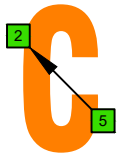

CAGED octaves (Baritone VI guitar - E1 standard) C major scale (ionian mode) - ENTIRE FINGERBOARD NOTE NAMES

CAGED octaves (Baritone VI guitar - E1 standard) C major scale (ionian mode) - ENTIRE FINGERBOARD INTERVALS

C
major scale
(ionian mode)
CAGED
octaves
box shapes
Baritone VI guitar
E1 standard : EADGBE

C major scale (ionian mode)
SEMITONOMETER

5C2
BOX SHAPE

5A3
BOX SHAPE

6G3G1
BOX SHAPE

6E4E1
BOX SHAPE

4D2
BOX SHAPE