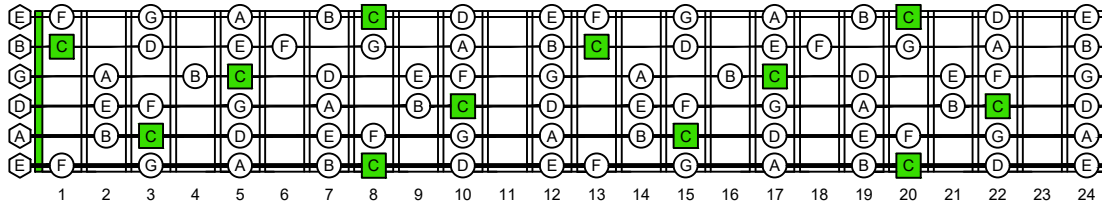

CAGED octaves (Baritone VI guitar - E1 standard) C major scale (ionian mode) - ENTIRE FINGERBOARD NOTE NAMES

CAGED octaves (Baritone VI guitar - E1 standard) C major scale (ionian mode) - ENTIRE FINGERBOARD INTERVALS

C
major scale
(ionian mode)
CAGED
octaves
box shapes
Baritone VI guitar
E1 standard : EADGBE

C major scale (ionian mode)
SEMITONOMETER

5C2
BOX SHAPE

5A3
BOX SHAPE

6G3G1
BOX SHAPE

6E4E1
BOX SHAPE

4D2
BOX SHAPE