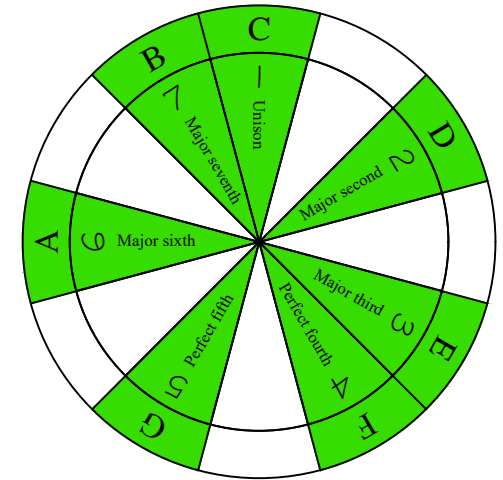

CAGED octaves (Baritone VI guitar - E1 standard) C major scale (ionian mode) - ENTIRE FINGERBOARD NOTE NAMES

CAGED octaves (Baritone VI guitar - E1 standard) C major scale (ionian mode) - ENTIRE FINGERBOARD INTERVALS

C
major scale
(ionian mode)
CAGED
octaves
box shapes
Baritone VI guitar
E1 standard : EADGBE

C major scale (ionian mode)
SEMITONOMETER

5C2
BOX SHAPE

5A3
BOX SHAPE

6G3G1
BOX SHAPE

6E4E1
BOX SHAPE

4D2
BOX SHAPE