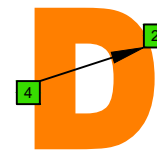

CAGED octaves (Baritone VI guitar - E1 standard) C major scale (ionian mode) - ENTIRE FINGERBOARD NOTE NAMES

CAGED octaves (Baritone VI guitar - E1 standard) C major scale (ionian mode) - ENTIRE FINGERBOARD INTERVALS

C
major scale
(ionian mode)
CAGED
octaves
box shapes
Baritone VI guitar
E1 standard : EADGBE

C major scale (ionian mode)
SEMITONOMETER

5C2
BOX SHAPE

5A3
BOX SHAPE

6G3G1
BOX SHAPE

6E4E1
BOX SHAPE

4D2
BOX SHAPE

5C2 at 12
BOX SHAPE