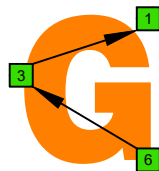

CAGED octaves (Baritone VI guitar - E1 standard) C major scale (ionian mode) - ENTIRE FINGERBOARD NOTE NAMES

CAGED octaves (Baritone VI guitar - E1 standard) C major scale (ionian mode) - ENTIRE FINGERBOARD INTERVALS

C
major scale
(ionian mode)
CAGED
octaves
box shapes
Baritone VI guitar
E1 standard : EADGBE

C major scale (ionian mode)
SEMITONOMETER

5C2
BOX SHAPE

5A3
BOX SHAPE

6G3G1
BOX SHAPE

6E4E1
BOX SHAPE

4D2
BOX SHAPE

5C2 at 12
BOX SHAPE