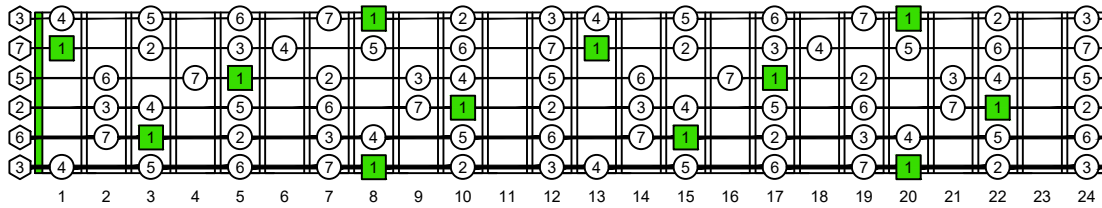

CAGED octaves (Baritone VI guitar - E1 standard) C major scale (ionian mode) - ENTIRE FINGERBOARD NOTE NAMES

CAGED octaves (Baritone VI guitar - E1 standard) C major scale (ionian mode) - ENTIRE FINGERBOARD INTERVALS

C
major scale
(ionian mode)
CAGED
octaves
box shapes
Baritone VI guitar
E1 standard : EADGBE

C major scale (ionian mode)
SEMITONOMETER

5C2
BOX SHAPE

5A3
BOX SHAPE

6G3G1
BOX SHAPE

6E4E1
BOX SHAPE

4D2
BOX SHAPE