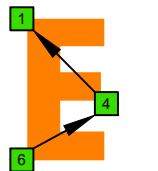

CAGED octaves (Baritone VI guitar - E1 standard) C major scale (ionian mode) - ENTIRE FINGERBOARD NOTE NAMES

CAGED octaves (Baritone VI guitar - E1 standard) C major scale (ionian mode) - ENTIRE FINGERBOARD INTERVALS

C
major scale
(ionian mode)
CAGED
octaves
box shapes
Baritone VI guitar
E1 standard : EADGBE

C major scale (ionian mode)
SEMITONOMETER

5C2
BOX SHAPE

5A3
BOX SHAPE

6G3G1
BOX SHAPE

6E4E1
BOX SHAPE

4D2
BOX SHAPE

5C2 at 12
BOX SHAPE