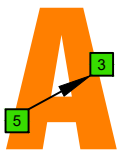

CAGED octaves (Baritone VI guitar - E1 standard) C major scale (ionian mode) - ENTIRE FINGERBOARD NOTE NAMES

CAGED octaves (Baritone VI guitar - E1 standard) C major scale (ionian mode) - ENTIRE FINGERBOARD INTERVALS

C
major scale
(ionian mode)
CAGED
octaves
box shapes
Baritone VI guitar
E1 standard : EADGBE

C major scale (ionian mode)
SEMITONOMETER

5C2
BOX SHAPE

5A3
BOX SHAPE

6G3G1
BOX SHAPE

6E4E1
BOX SHAPE

4D2
BOX SHAPE

5C2 at 12
BOX SHAPE